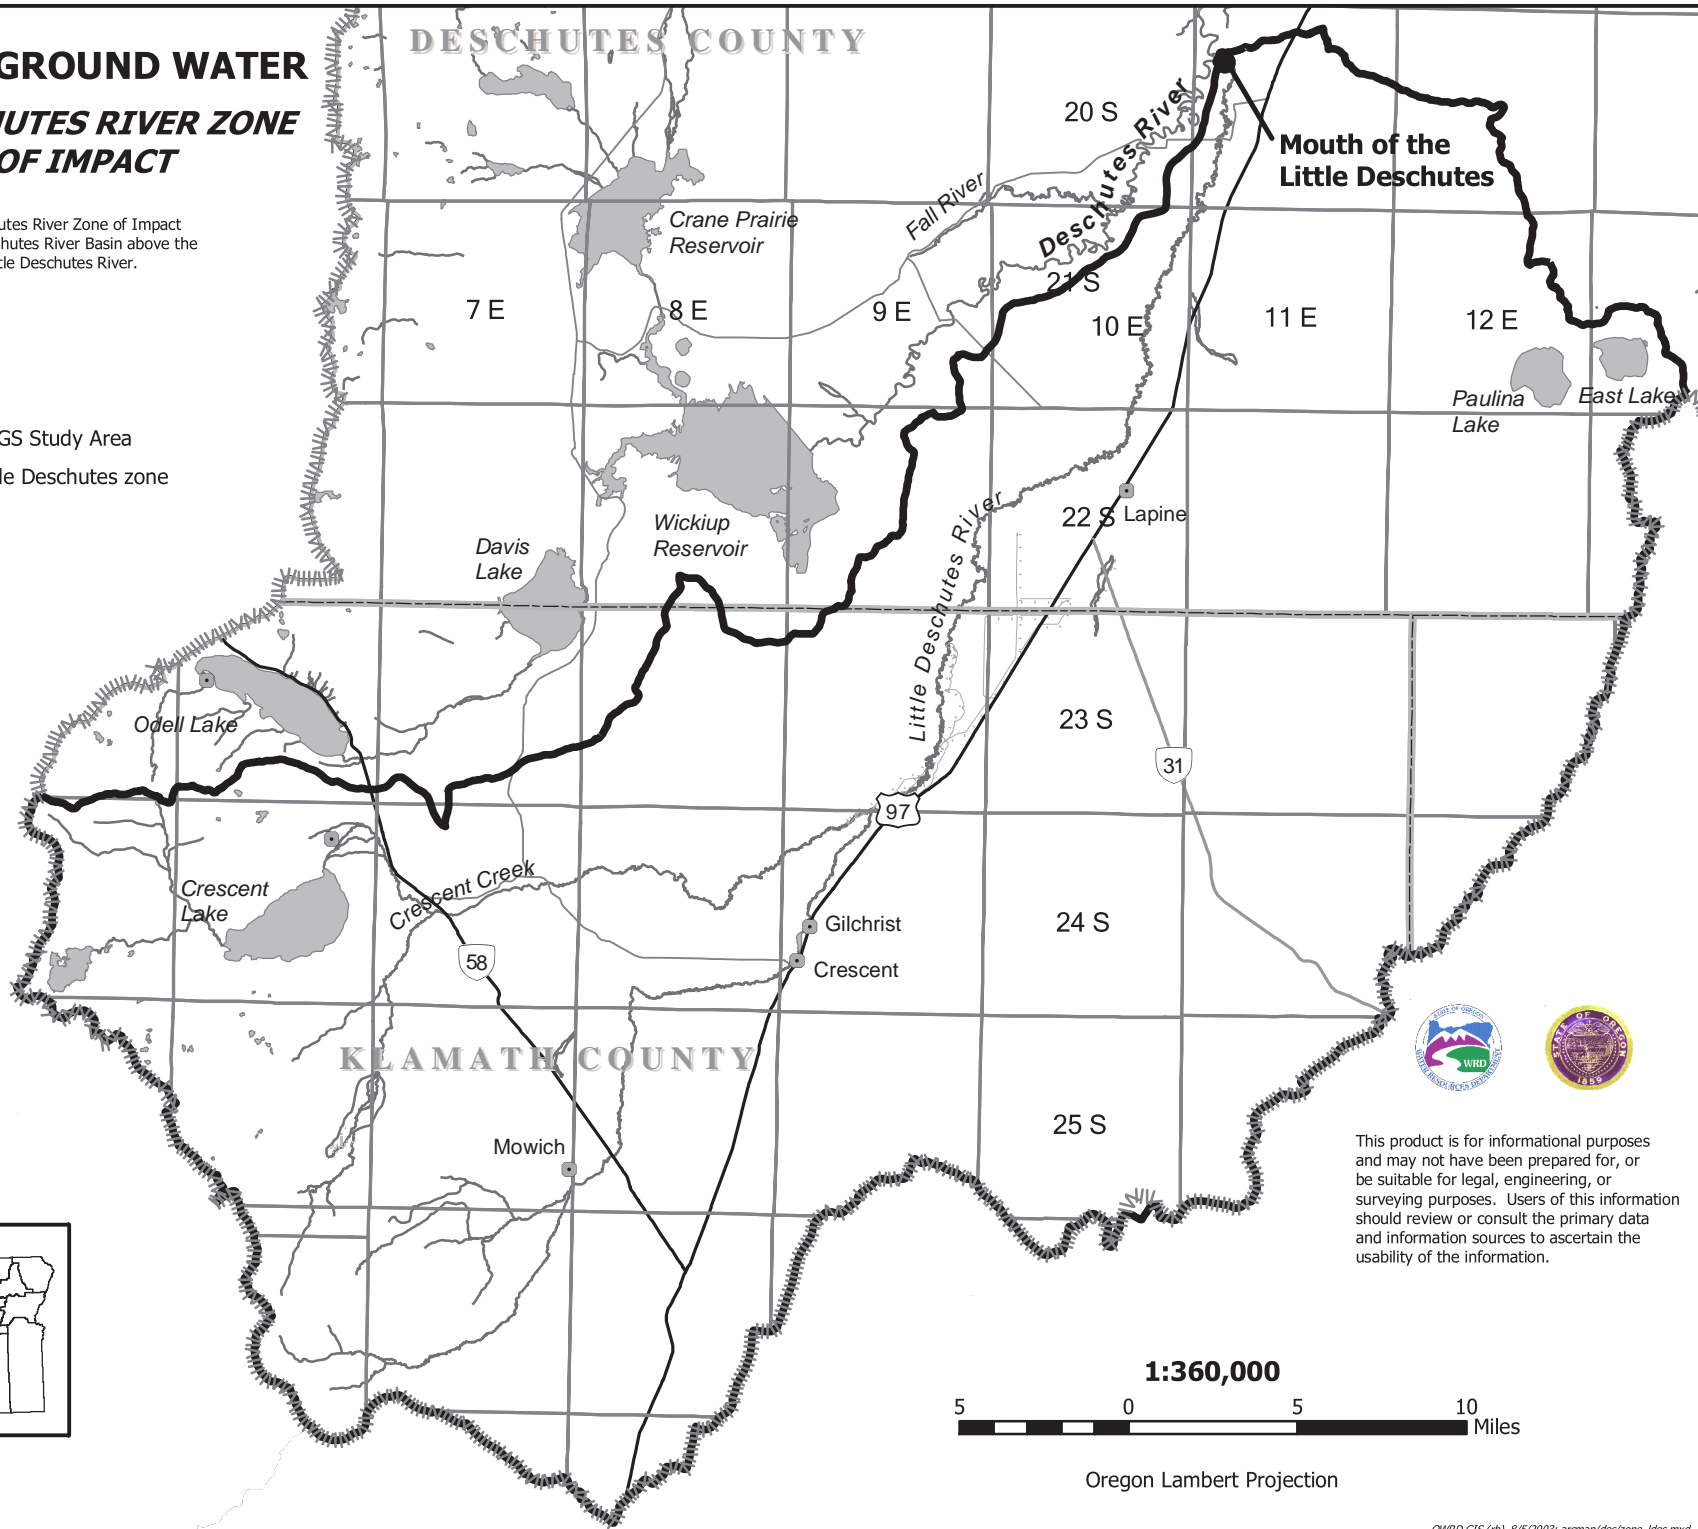

DESCHUTES GROUND WATER

LITTLE DESCHUTES RIVER ZONE

ZONE OF IMPACT

The Little Deschutes River Zone of Impact is the Little Deschutes River Basin above the mouth of the Little Deschutes River.

Legend

-  USGS Study Area
-  Little Deschutes zone

1:360,000

Oregon Lambert Projection