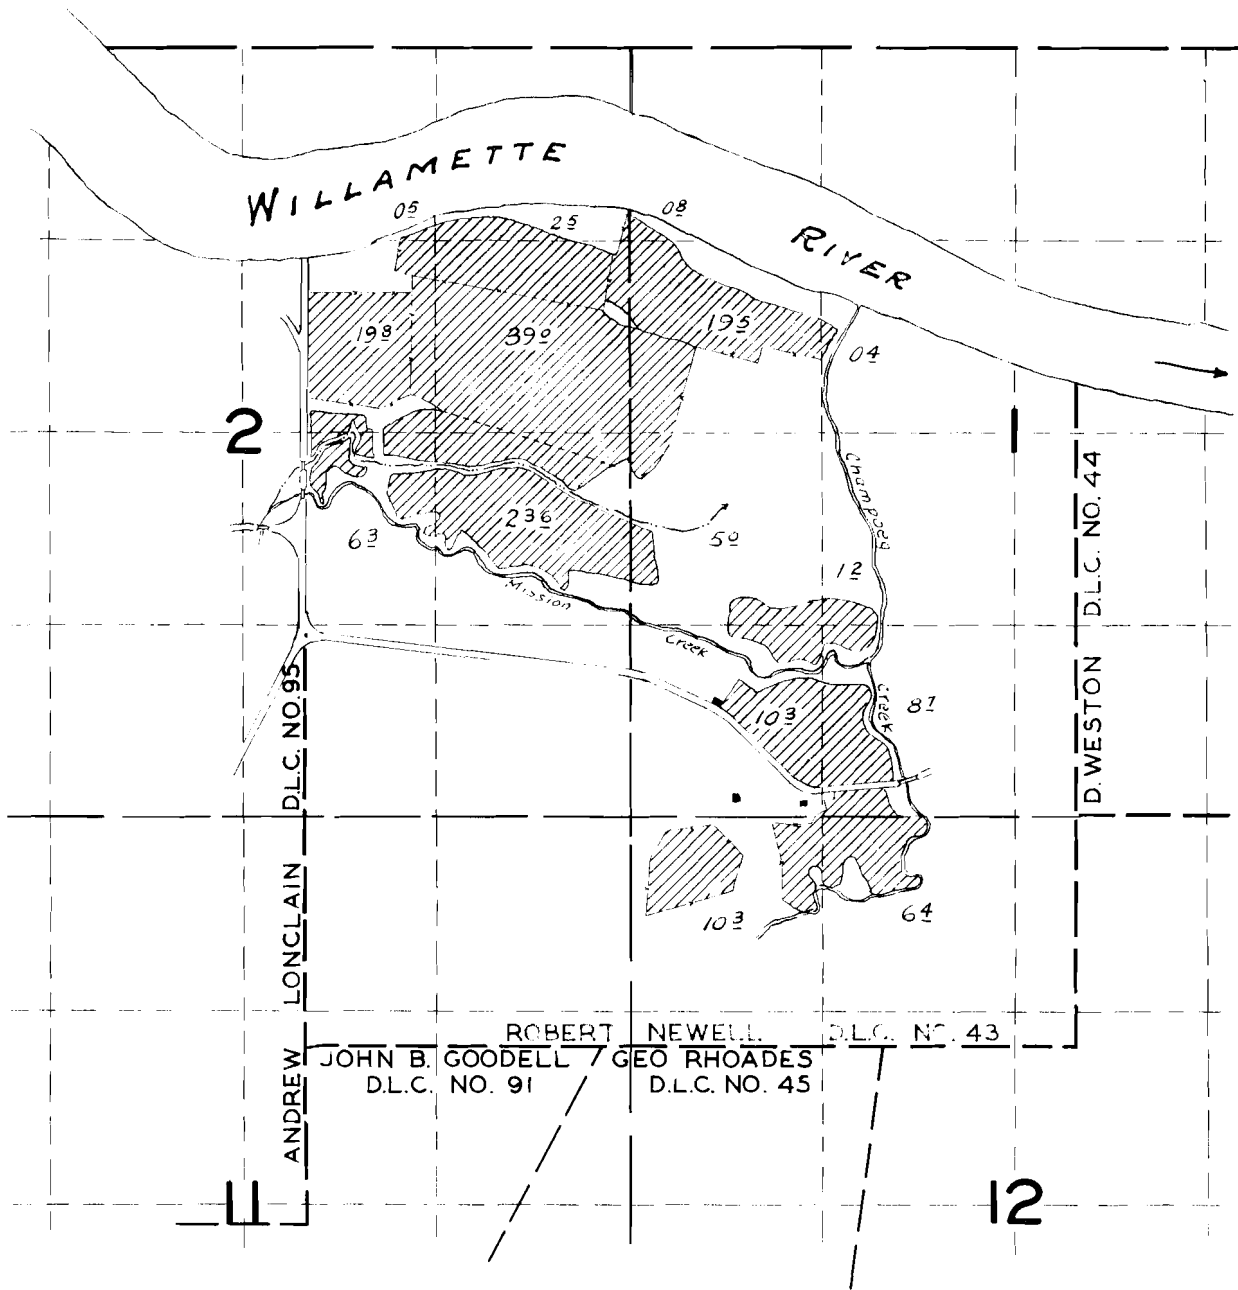

TOWNSHIP 4 SOUTH. RANGE 2 WEST W.M.

16600
17661

12384
13355

Henry Zorn
June 22, 23 42 Geo. Naderman