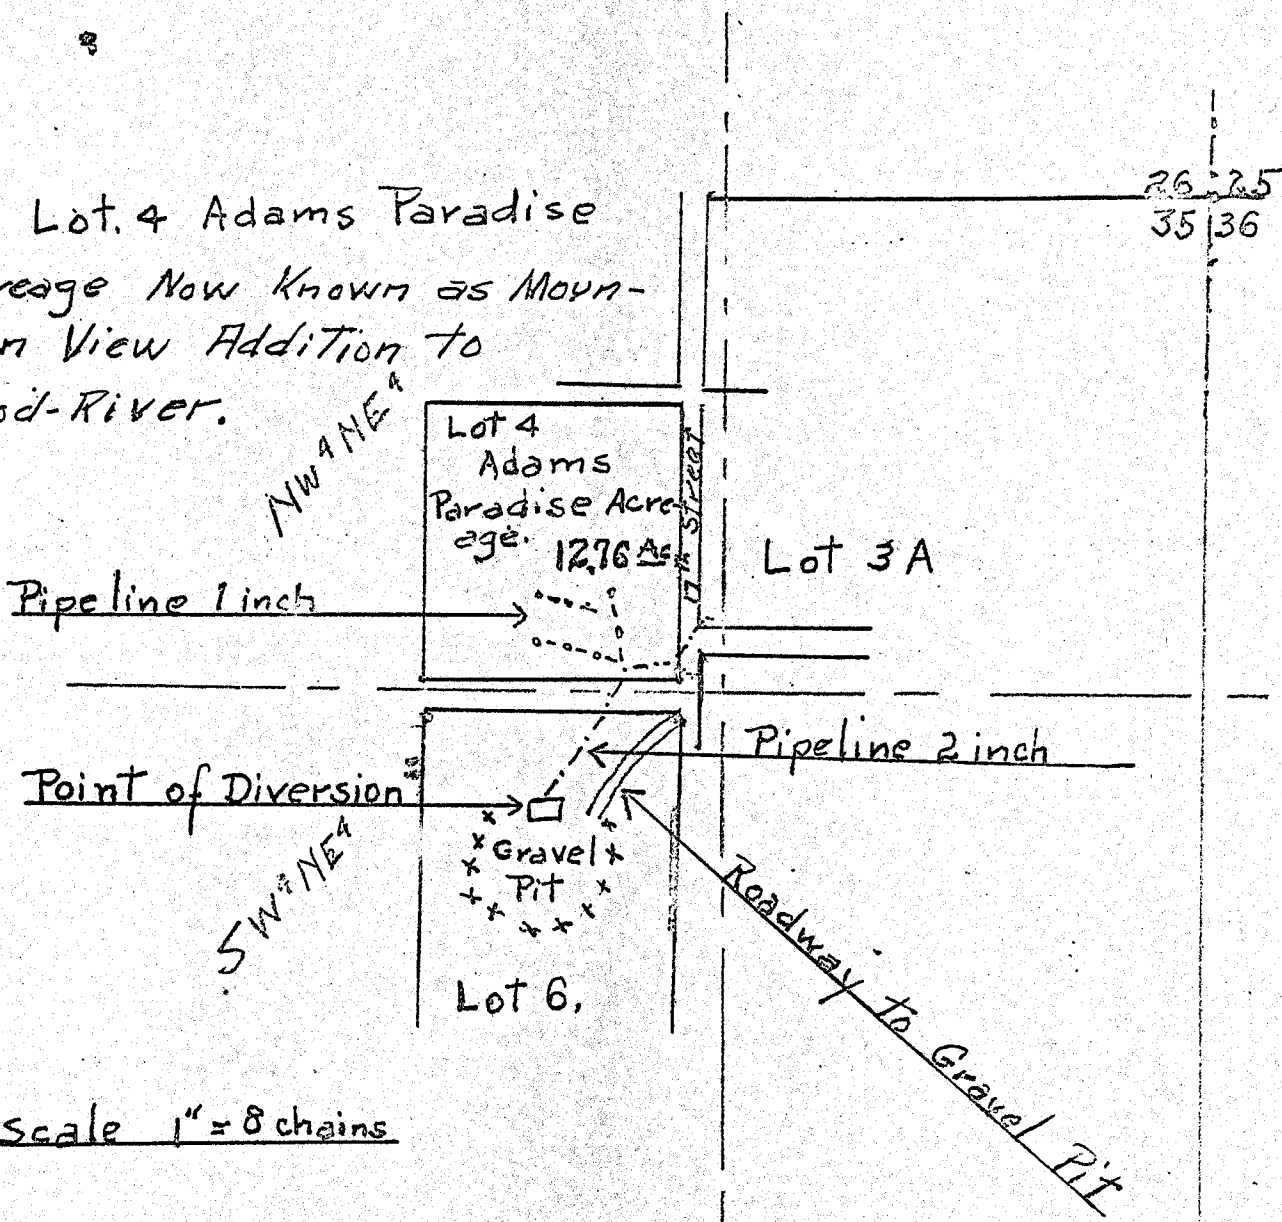

Sec. 35, Tp 3N, Range 10 E.W.M.

Lot 4 Adams Paradise
Acreage Now Known as Moun-
tain View Addition to
Hood-River.

Scale 1" = 8 chains

Application No. 16876

Permit No. 12633

4-5-16876-er