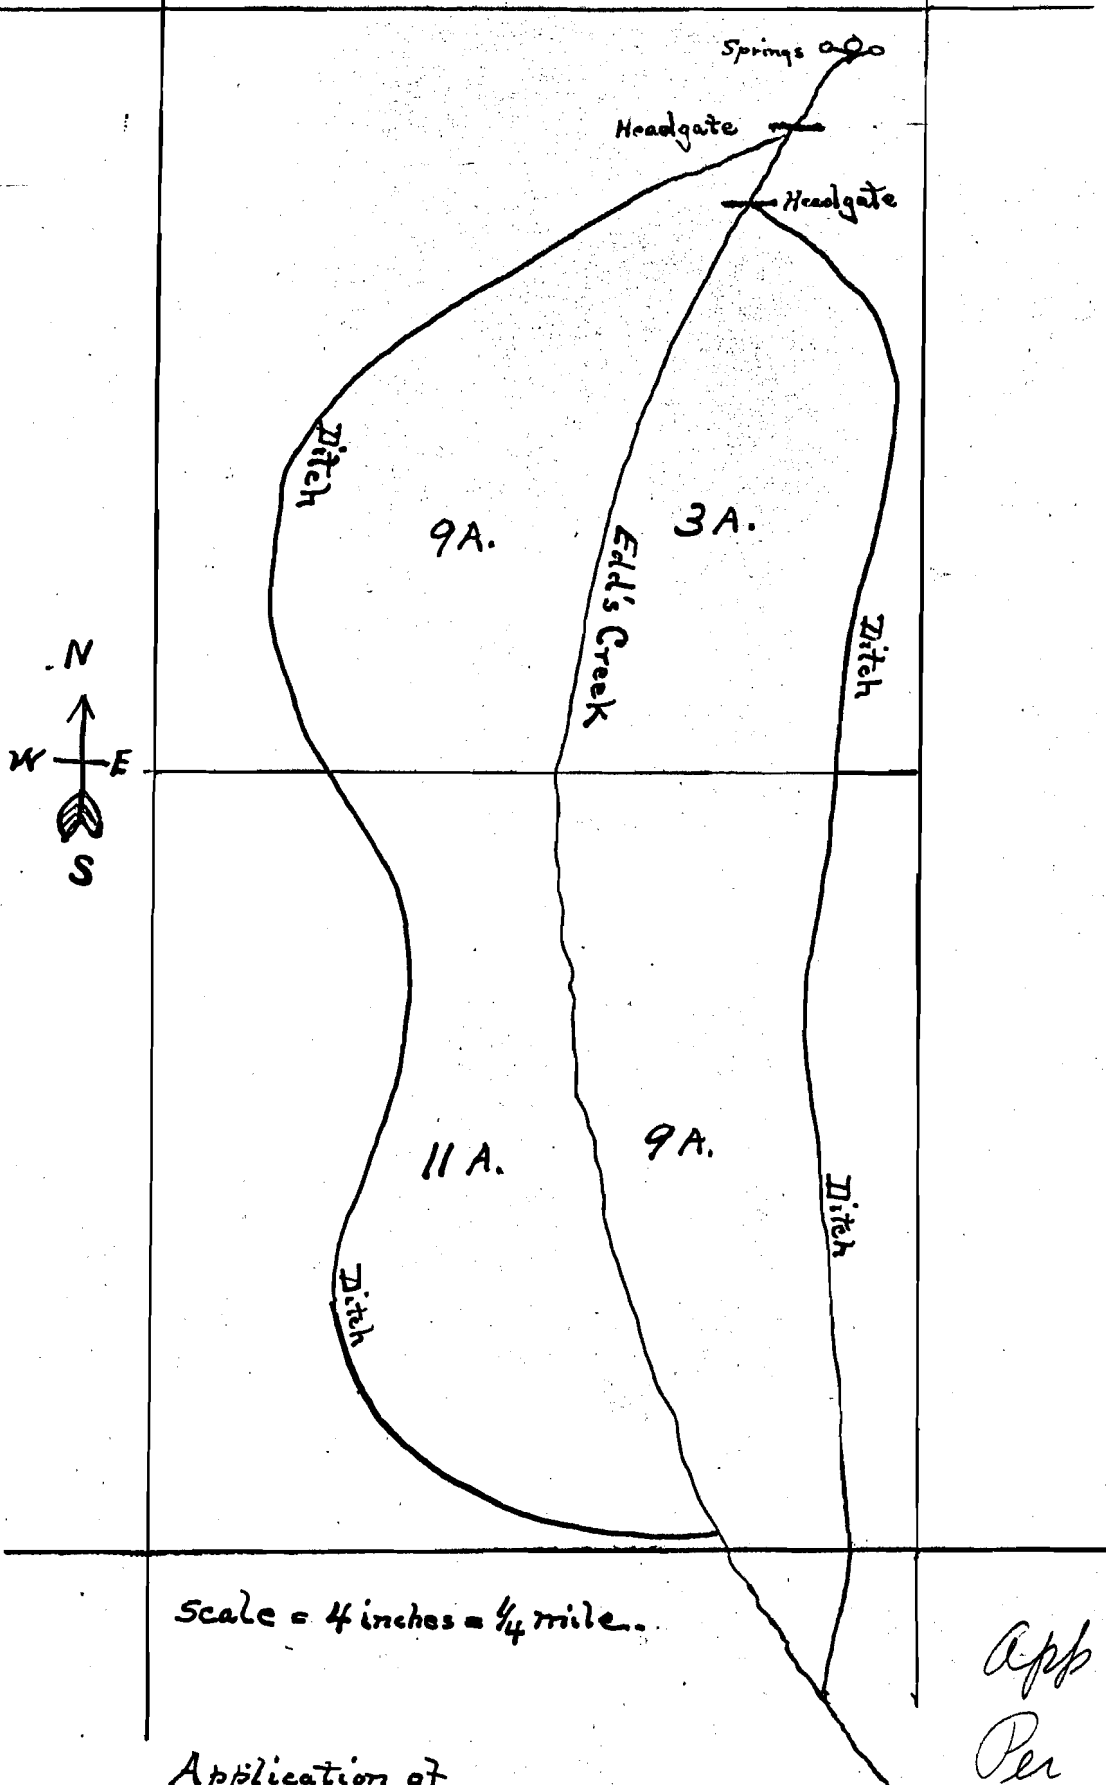

4307
3740

1772

Scale = 4 inches = 1/4 mile.

App 6877
Per 4307

Application of
Fred C. Stockslager,
Address: Beswick, California

NOV 19 1911

Klamath River Map