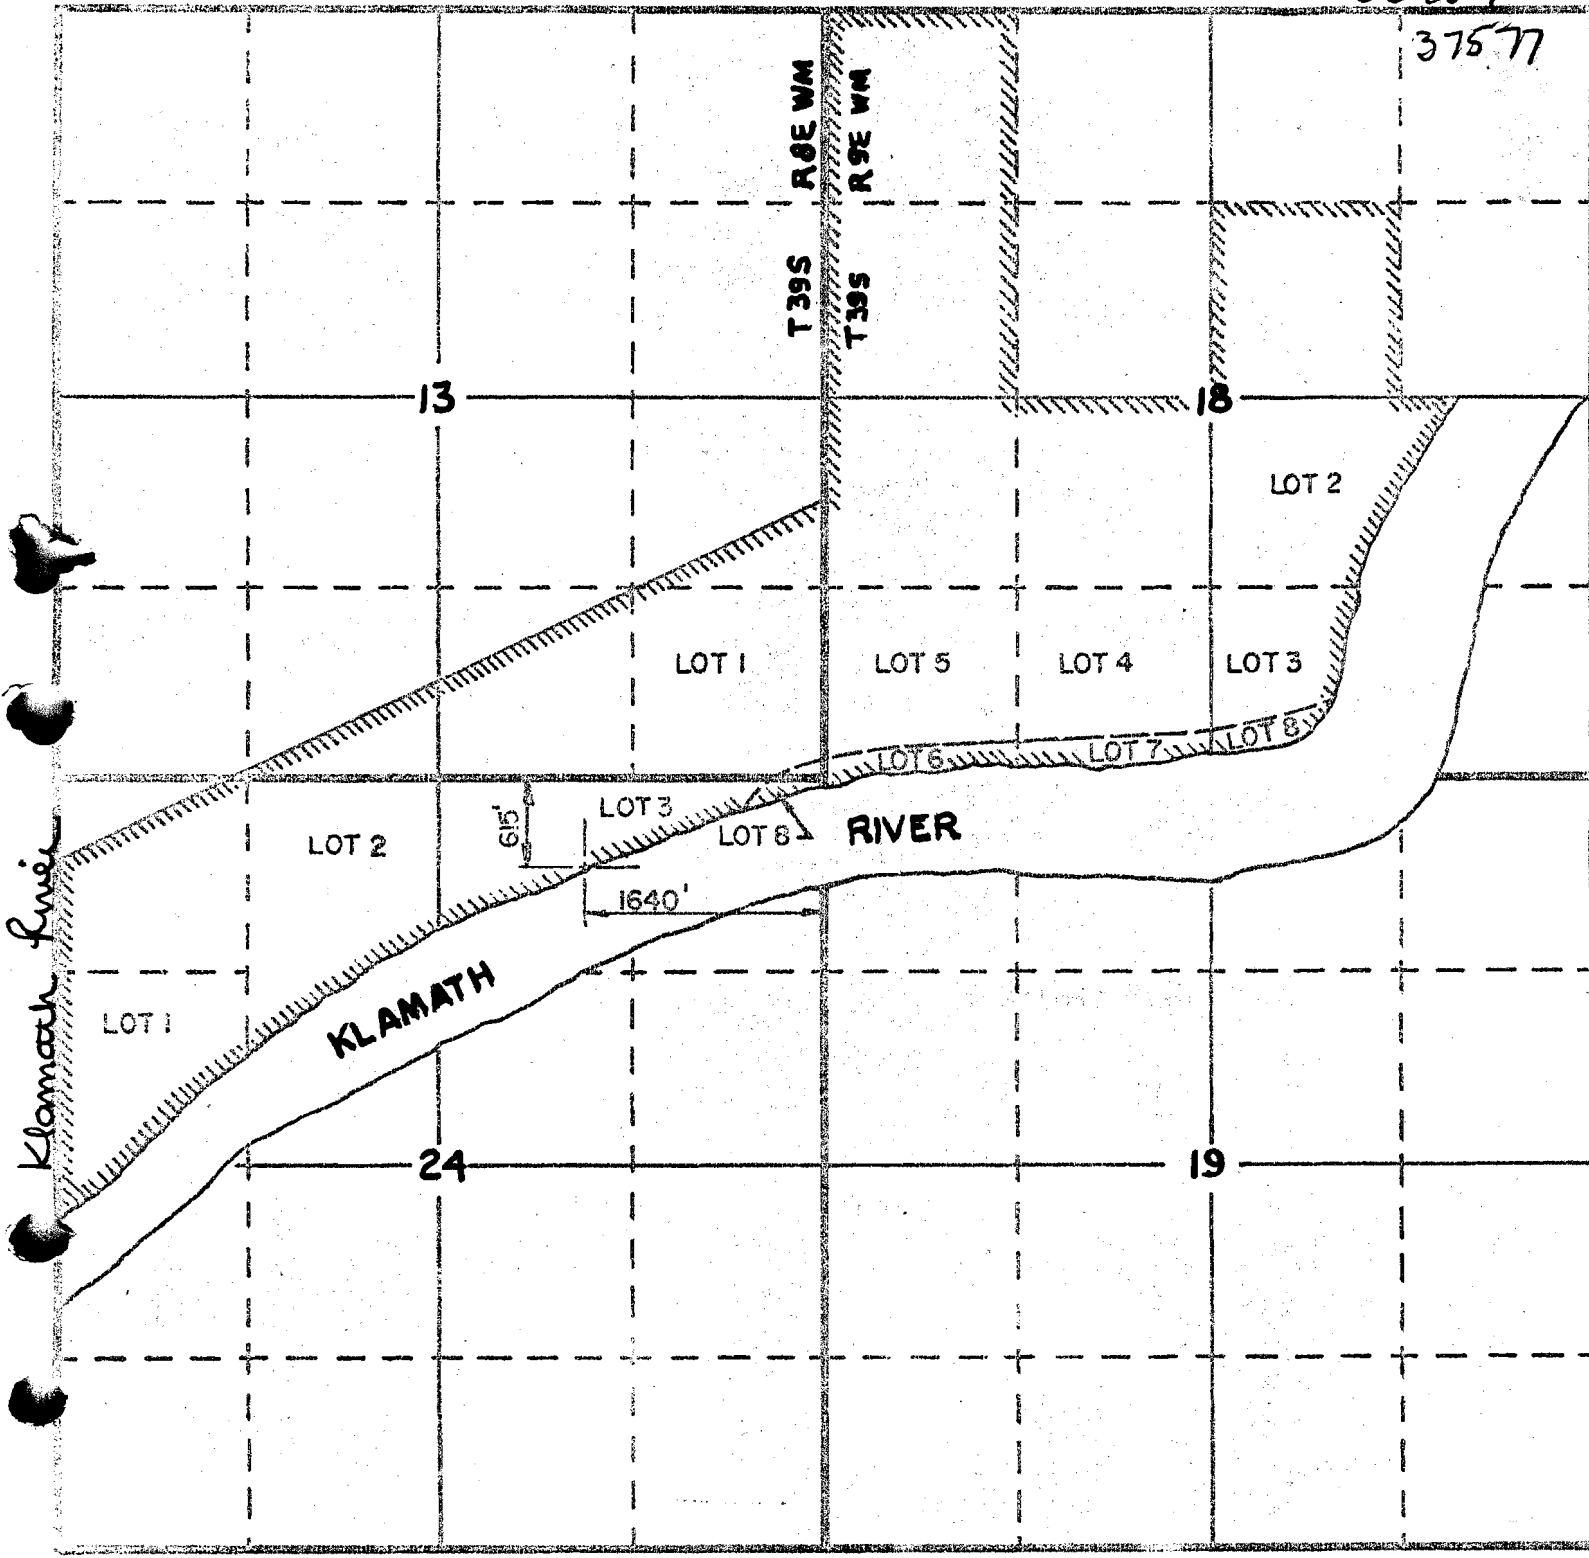

33181  
37577

Appl. No. 44425  
Permit No. 33181

Weyerhaeuser Company  
Klamath Falls Branch