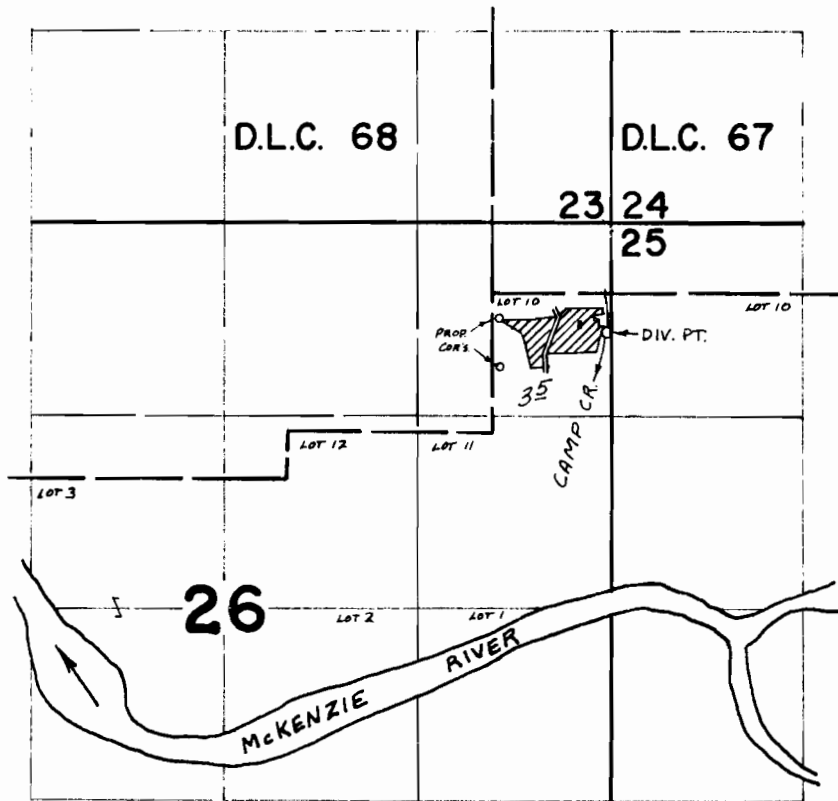

T.17S. R.2W. W.M.

DIV. PT. LOCATED: 760'S + 30'W. FROM NE COR SEC. 26

PLAT

42720

31918

REANOUS JESS COCHRAN

JULY 8 75

L. TOLL