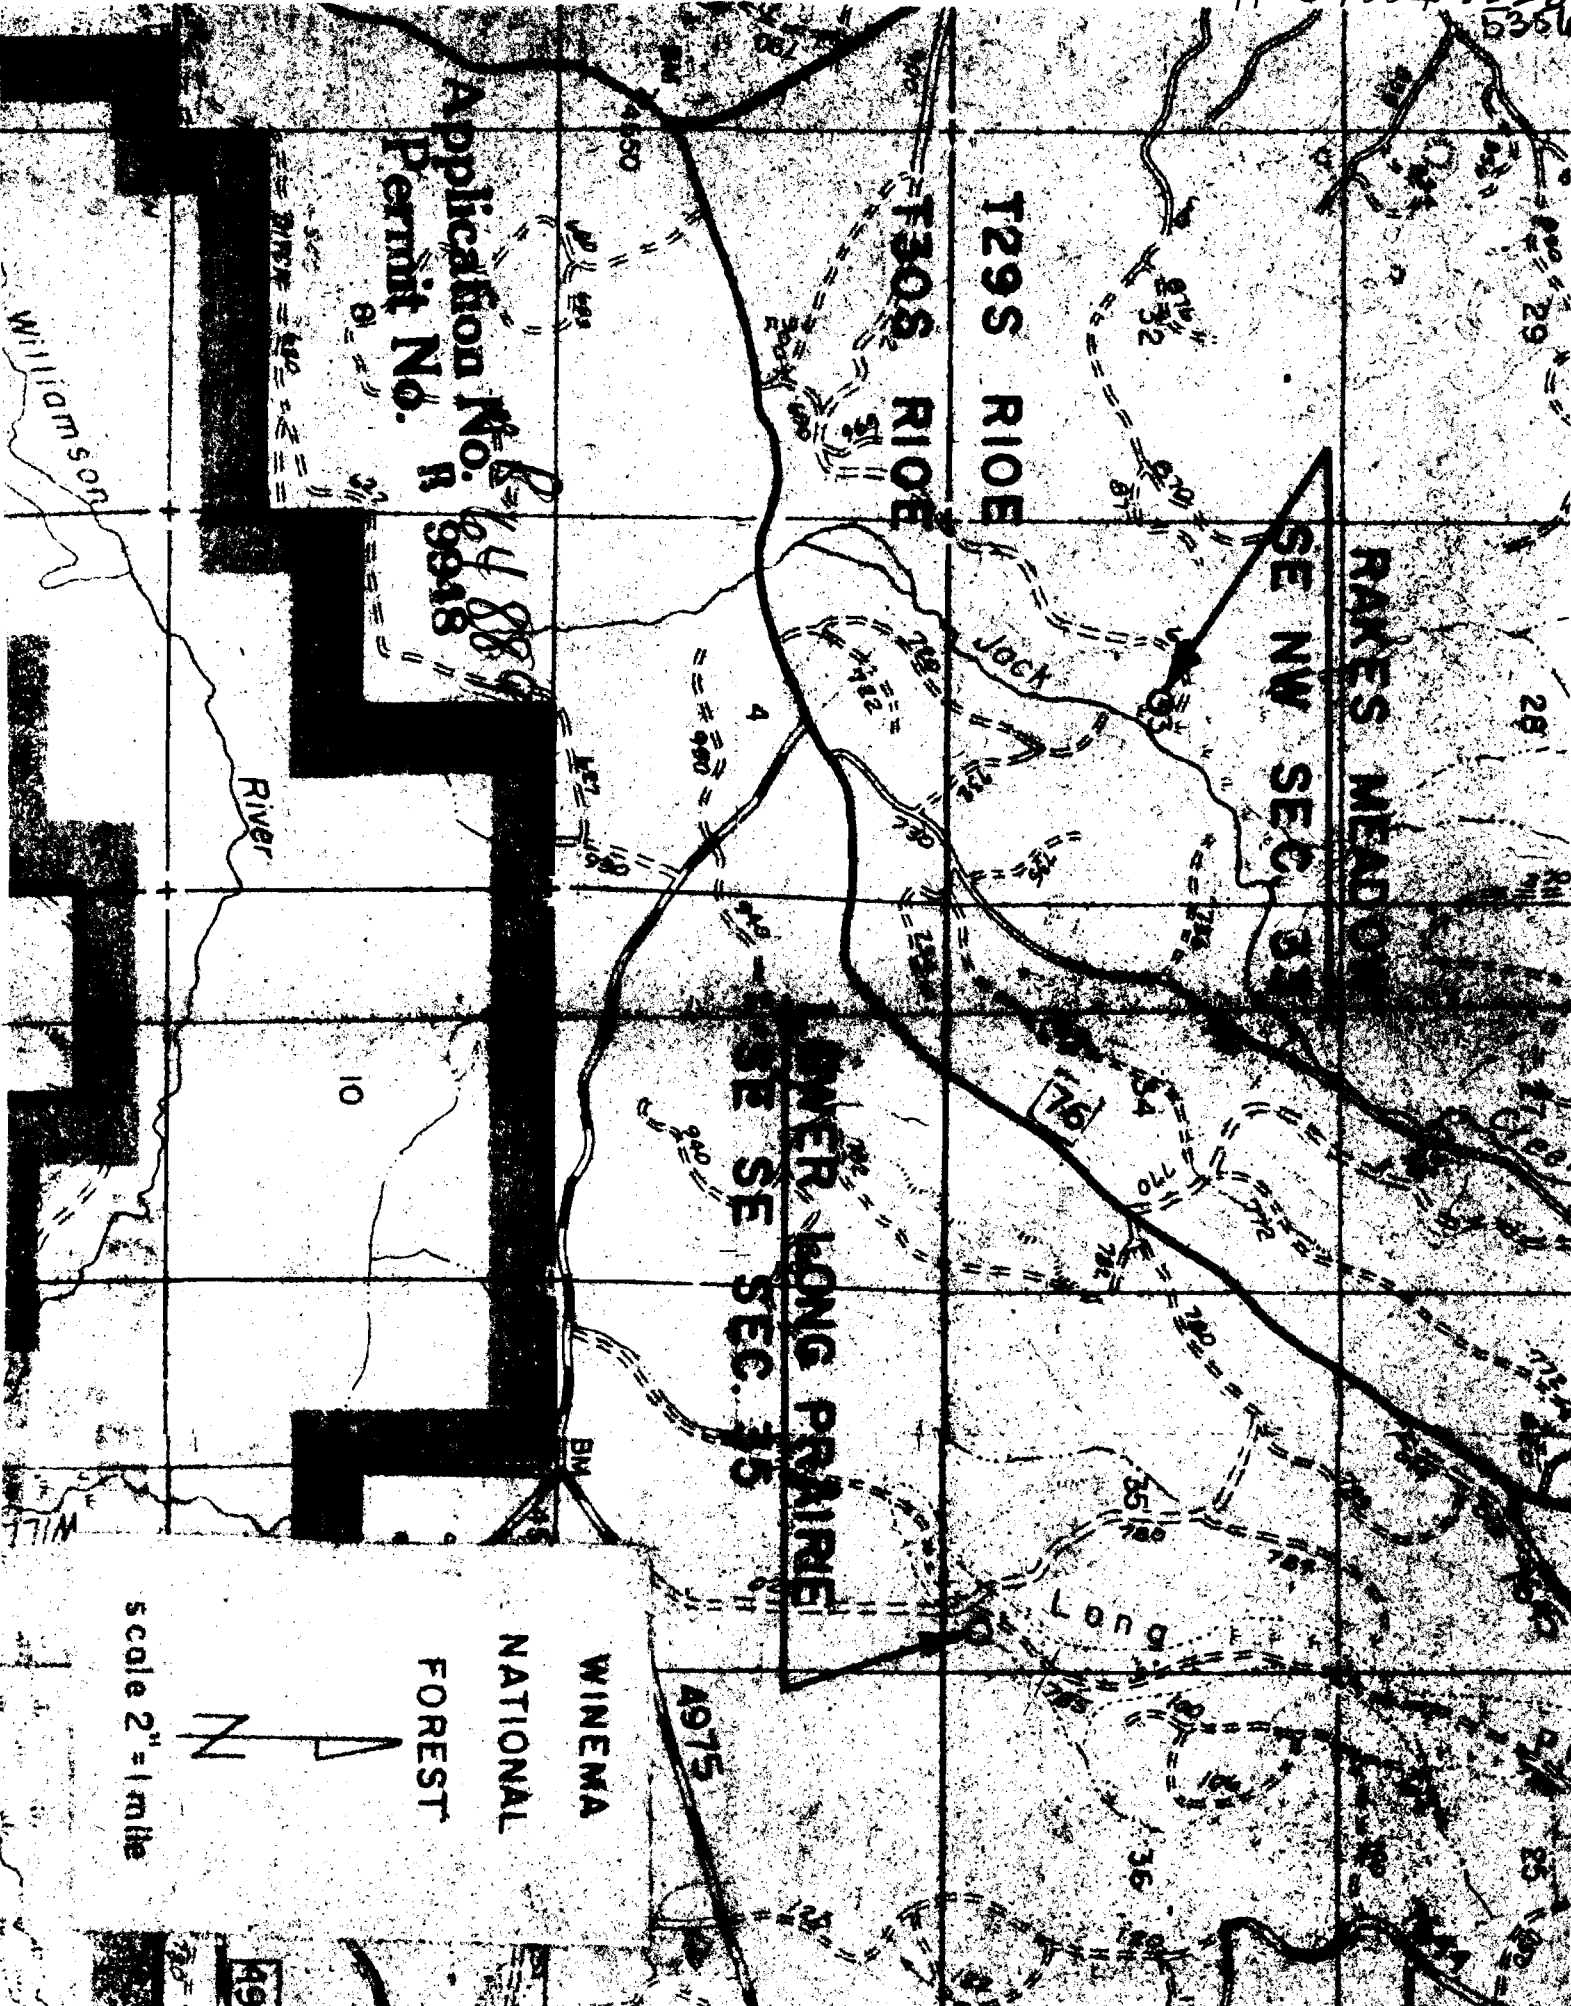

R-64889 9948
53563

Application No. R-64889
Permit No. R 9948

T295 RIOE

T308 RIOE

SE NW SEC 33

WATER LONG PRAIRIE
SE SE SEC 35

WILLIAMS RIVER

WILLIAMS RIVER

Scale 2" = 1 mile

WINEMA
NATIONAL
FOREST

49