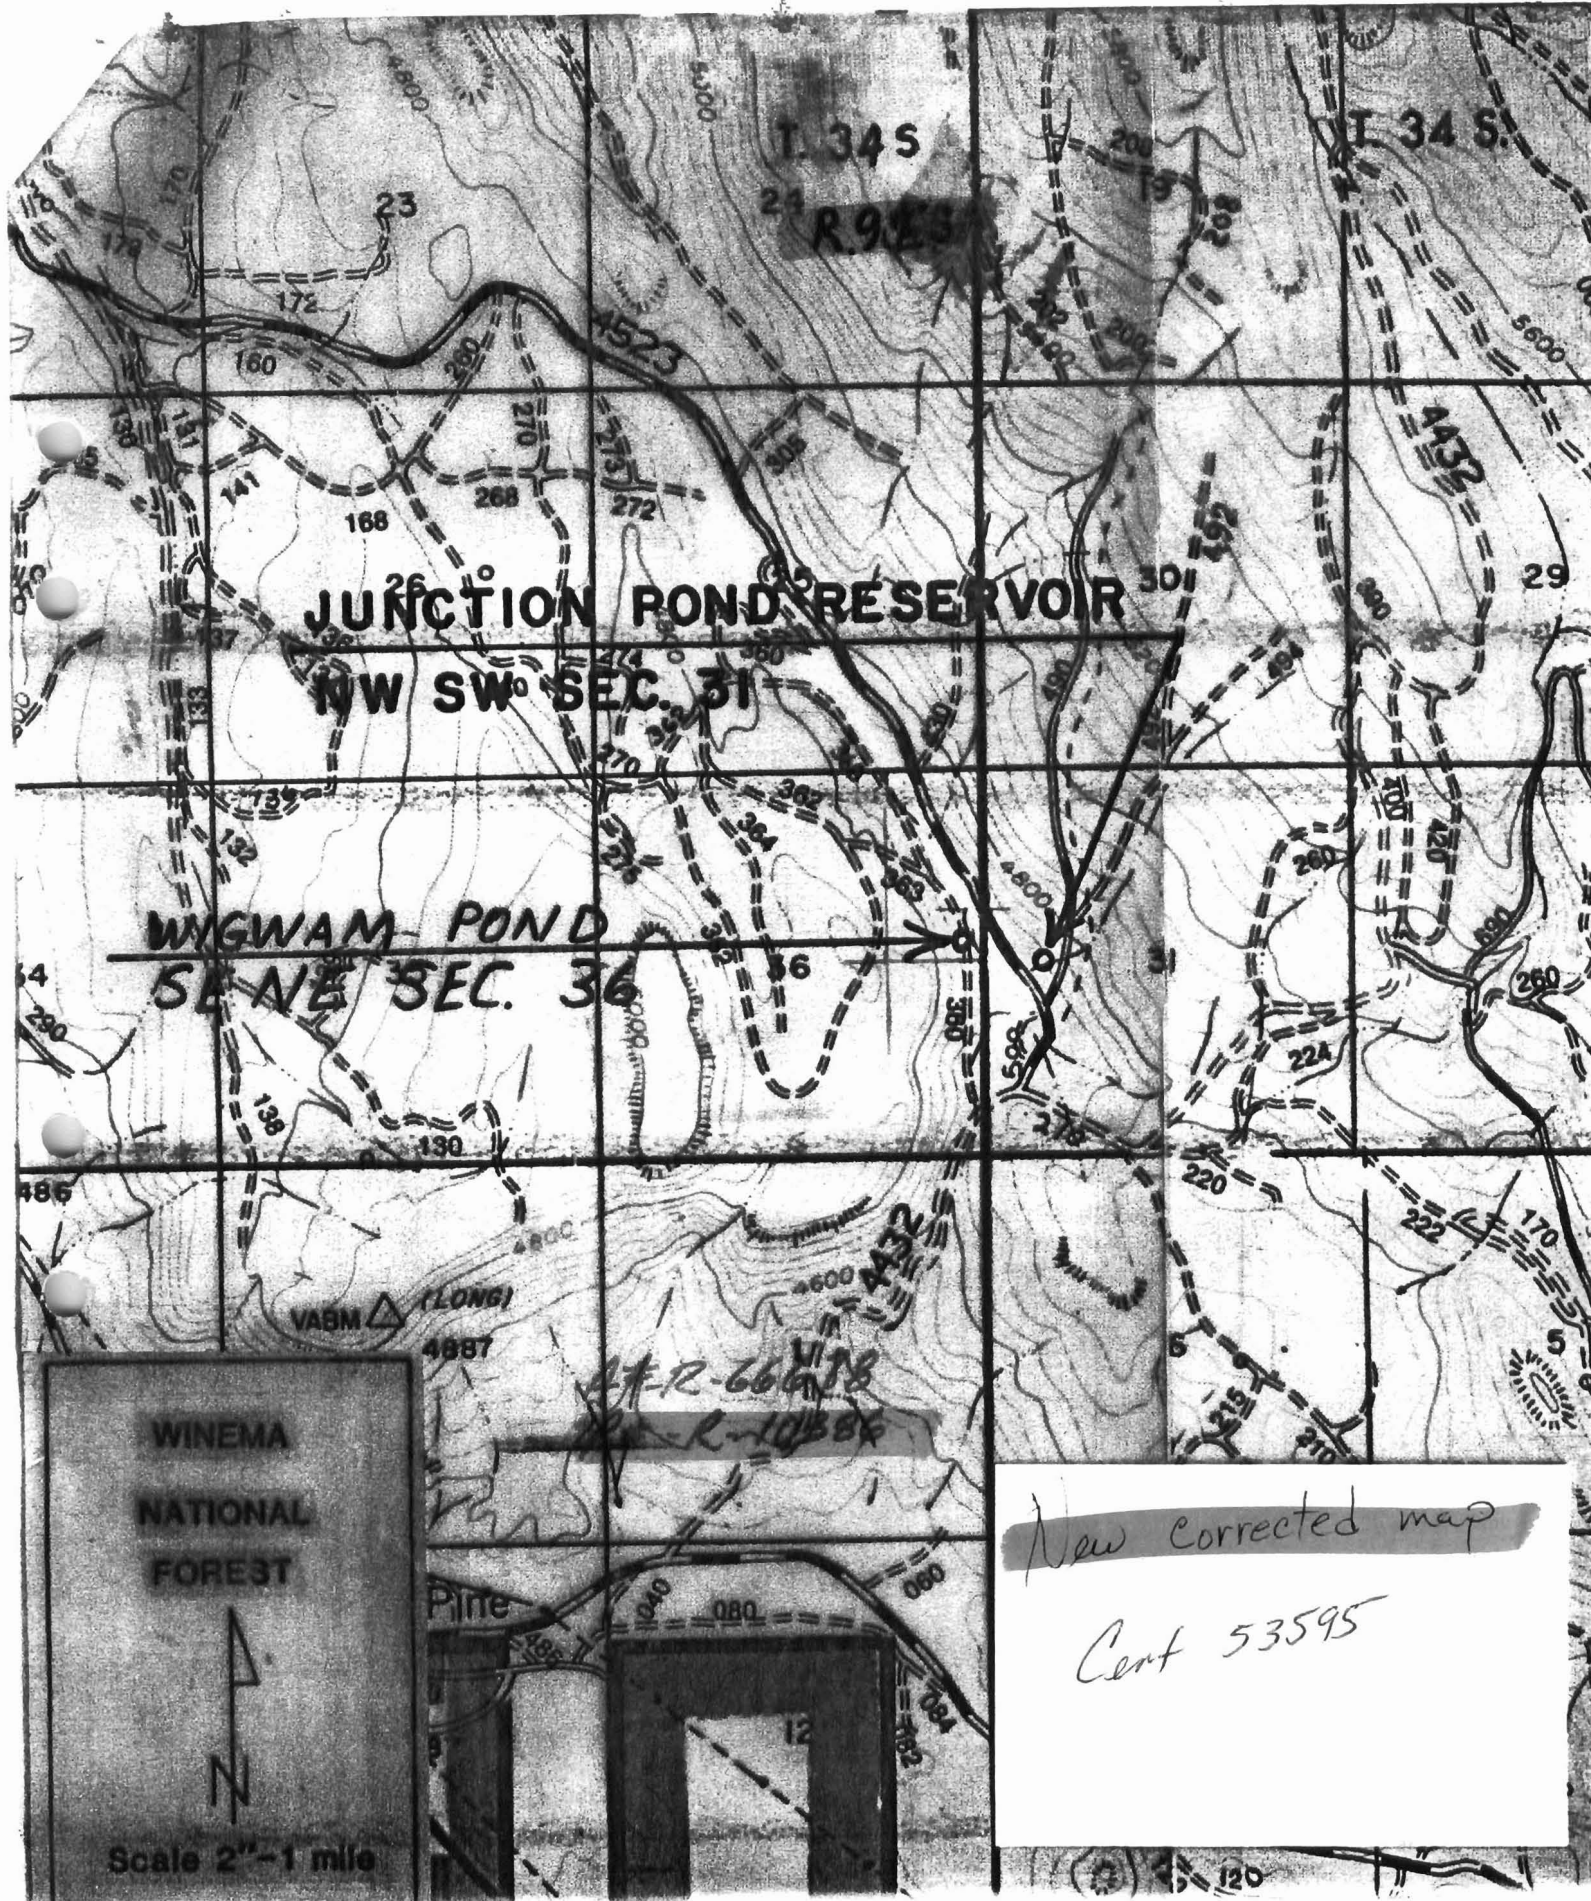

R 10380 11  
53595

JUNCTION POND RESERVOIR  
NW SW SEC. 31

WIGWAM POND  
SE NE SEC. 36

New corrected map  
Cent 53595

WINEMA  
NATIONAL  
FOREST  
N  
Scale 2" = 1 mile