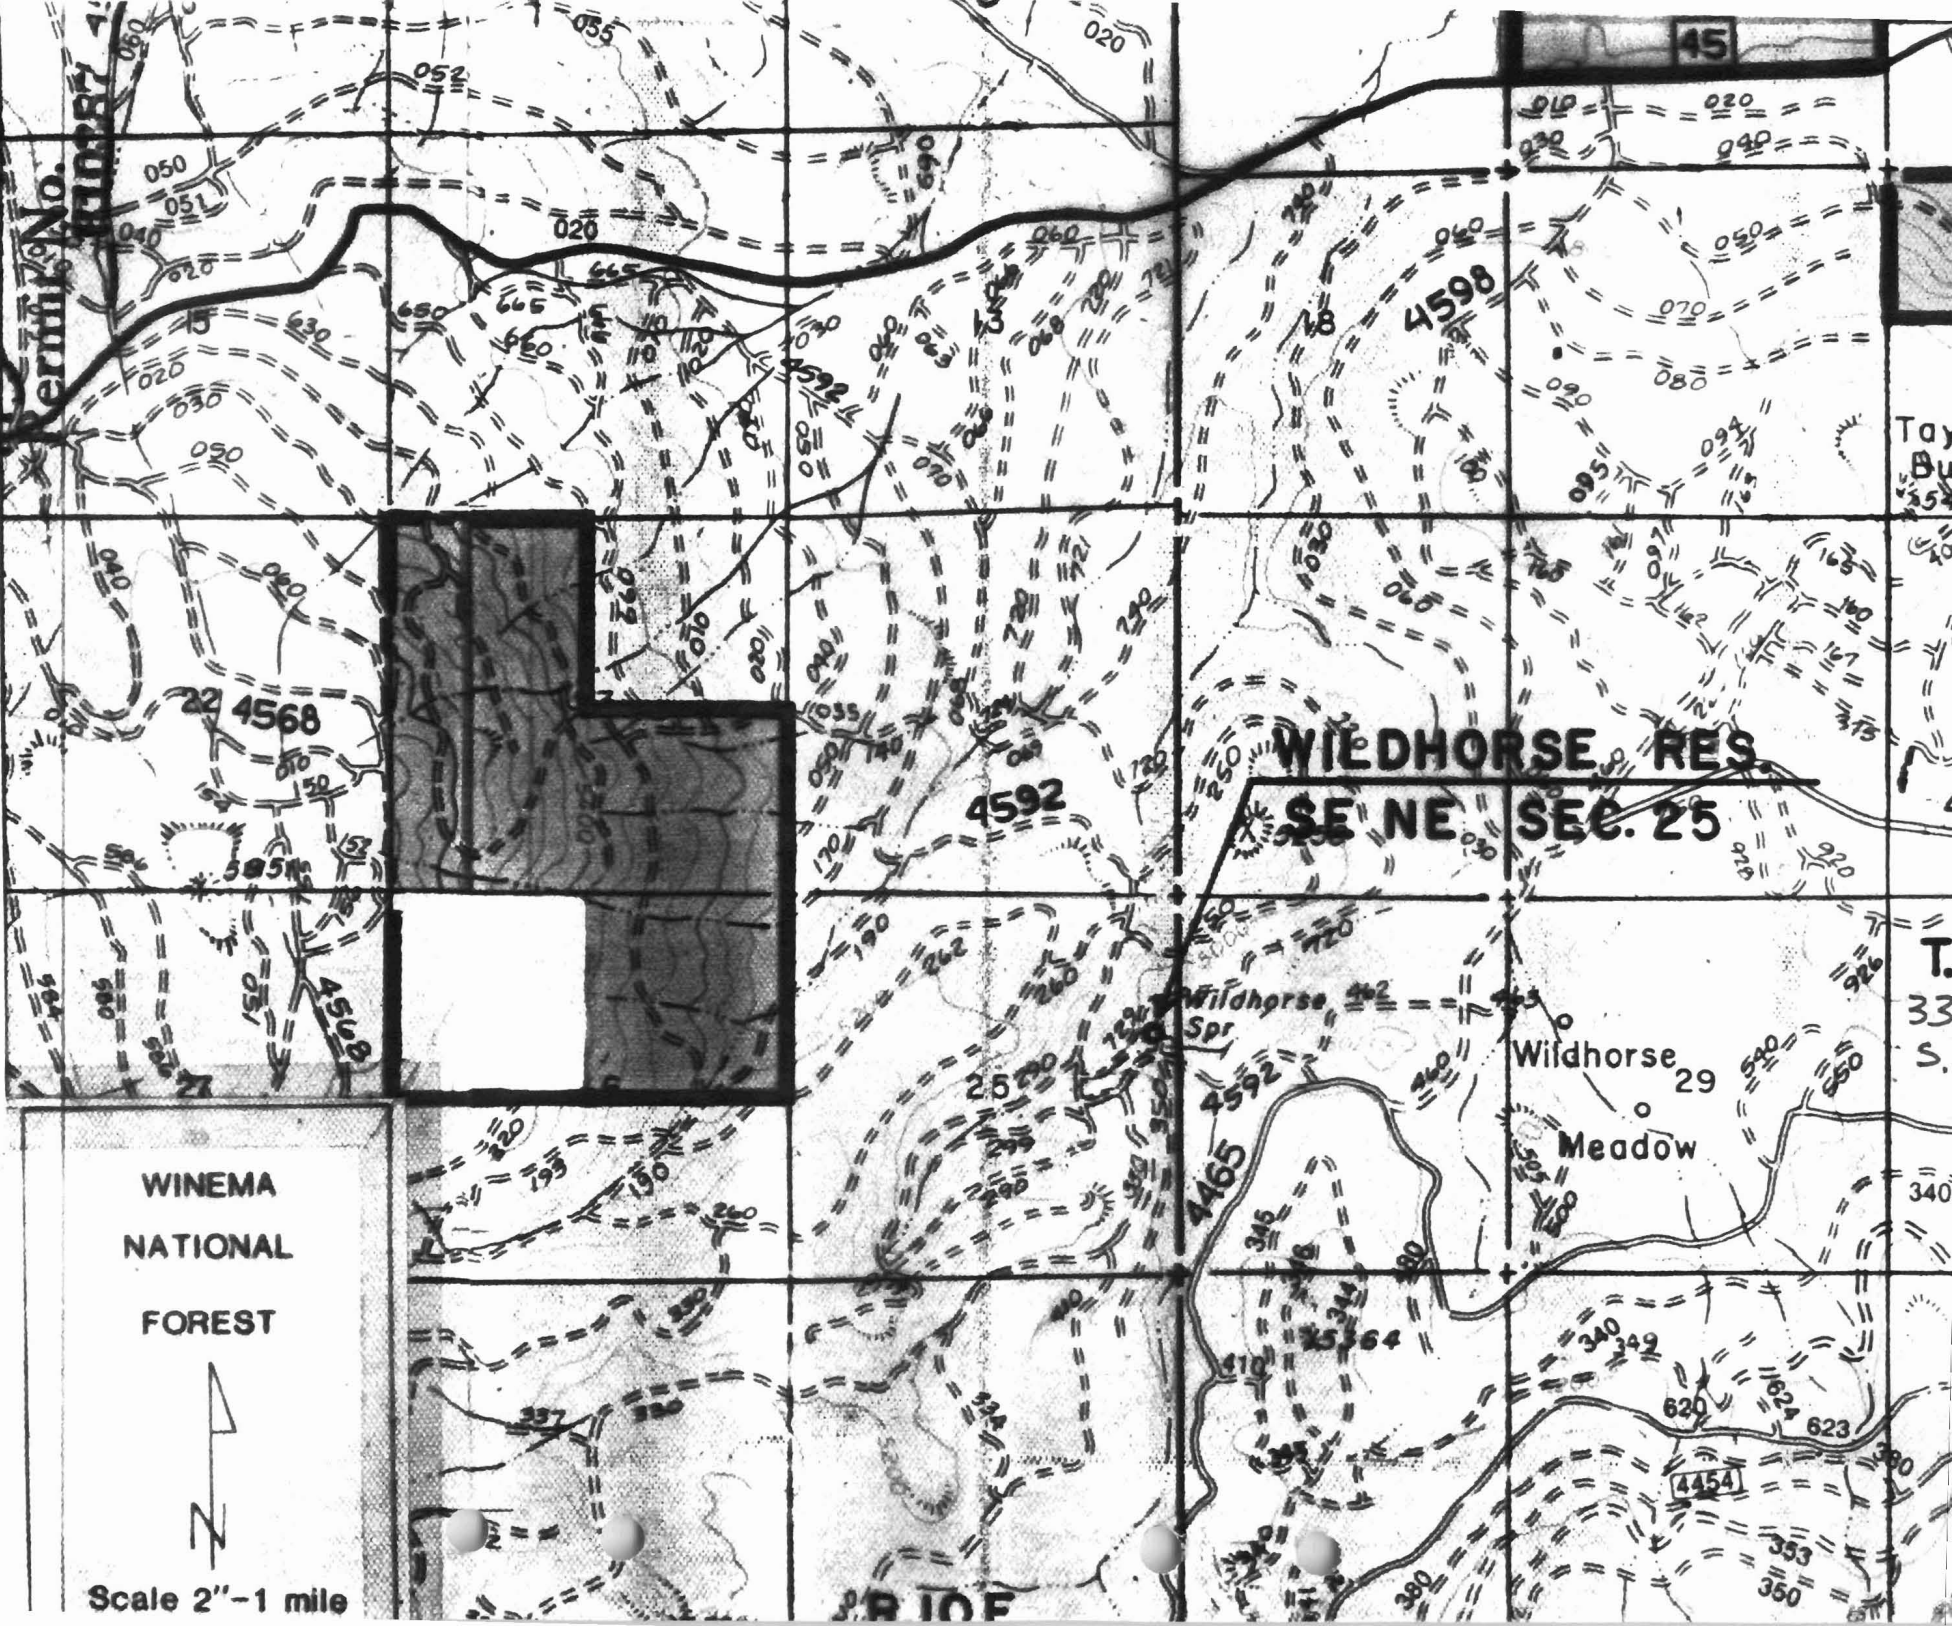

K 10387  
T 66671  
53596

Application No.  
Permit No.

WINEMA

WINEMA  
NATIONAL  
FOREST

Scale 2" = 1 mile

WILDHORSE RES.  
SE NE SEC. 25

Wildhorse Spr

Wildhorse Meadow

BRIDGE