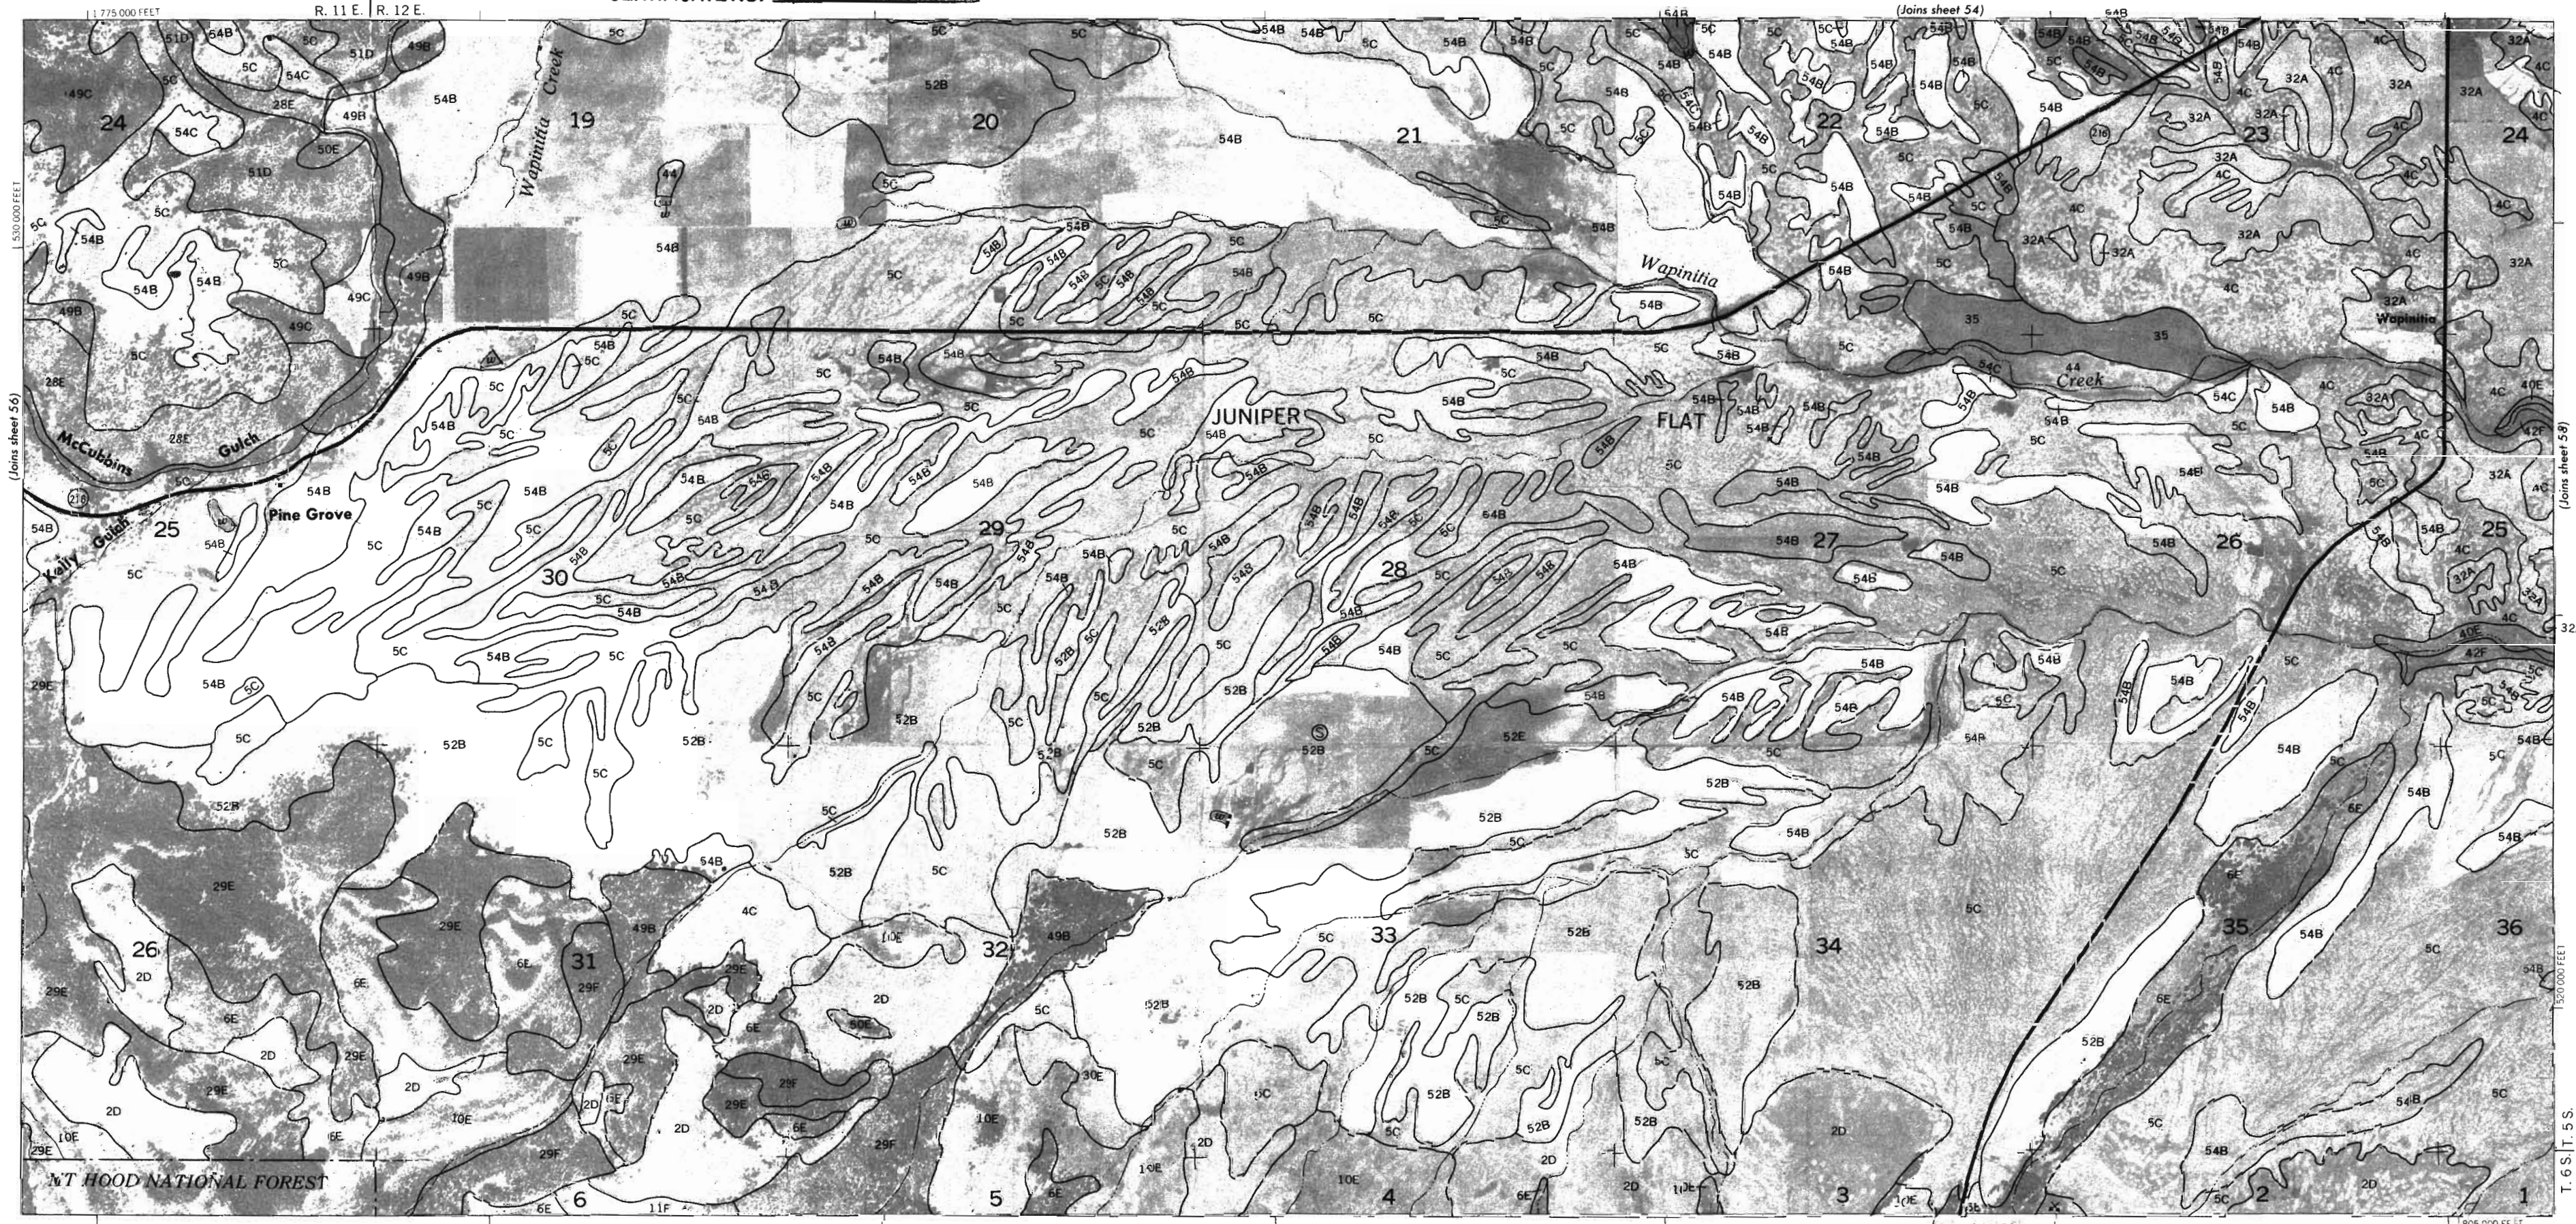

R 75300 "CERTIFICATE NO. 69471"

This map was compiled on 1975 U.S. Department of the Interior, Geological Survey orthophotography by the U.S. Department of Agriculture, Soil Conservation Service and cooperating agencies. 5,000-foot grid ticks based on state coordinate system. Land division corners, if shown, are approximately positioned.

WASCO COUNTY, OREGON, NORTHERN PART NO. 57

(Joins sheet 56)

(Joins sheet 58)

NT HOOD NATIONAL FOREST

(Joins sheet 59)

T. 6 S. | T. 5 S.