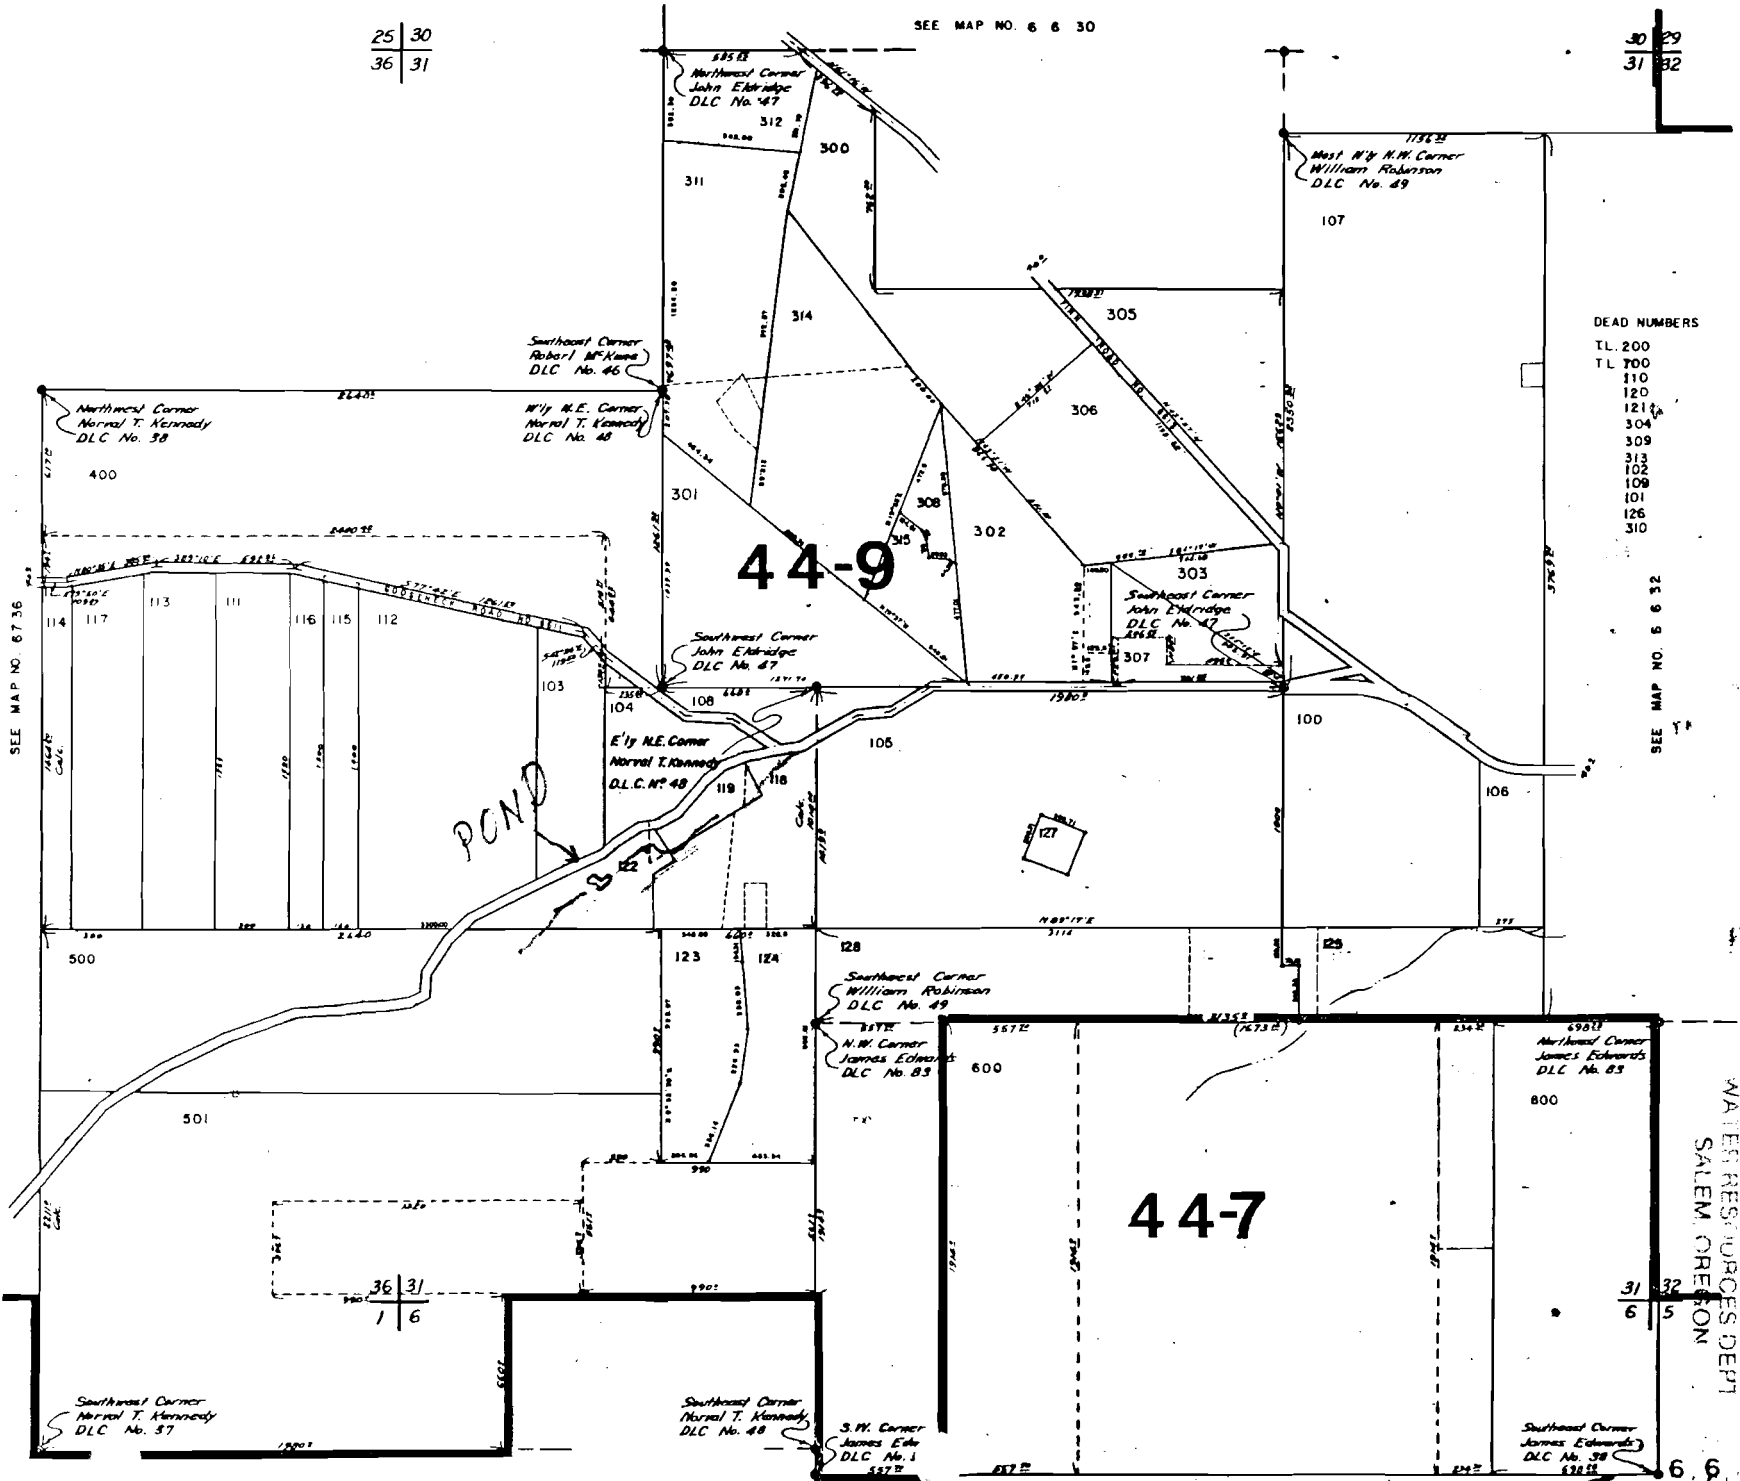

POLK COUNTY

SCALE 1"=400'

SEE MAP NO. 6 6 30

25 | 30  
36 | 31

30 | 29  
31 | 32

69862

DEC 27 1994

RECEIVED

6 9