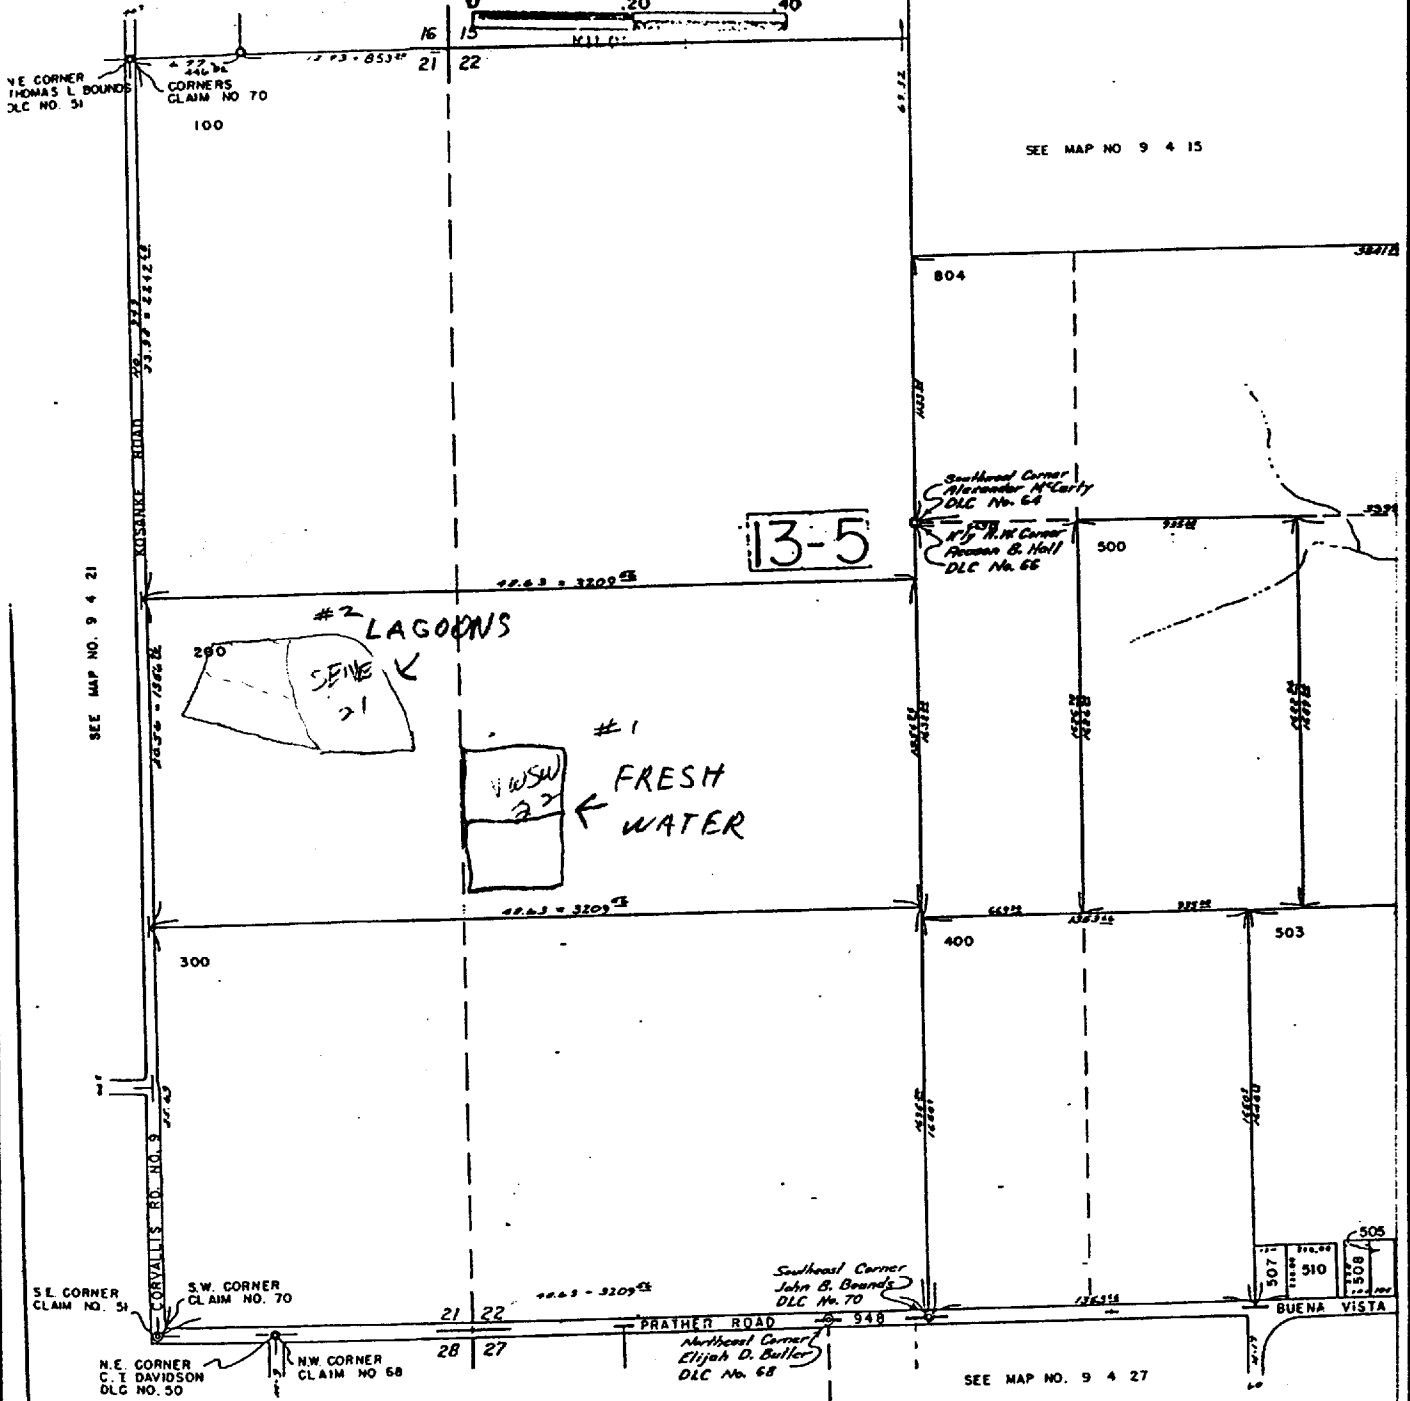

POLK COUNTY

SCALE 1:9600

SCALE 1"=400'

Application No. R-70939
 Permit No.

Plat Map