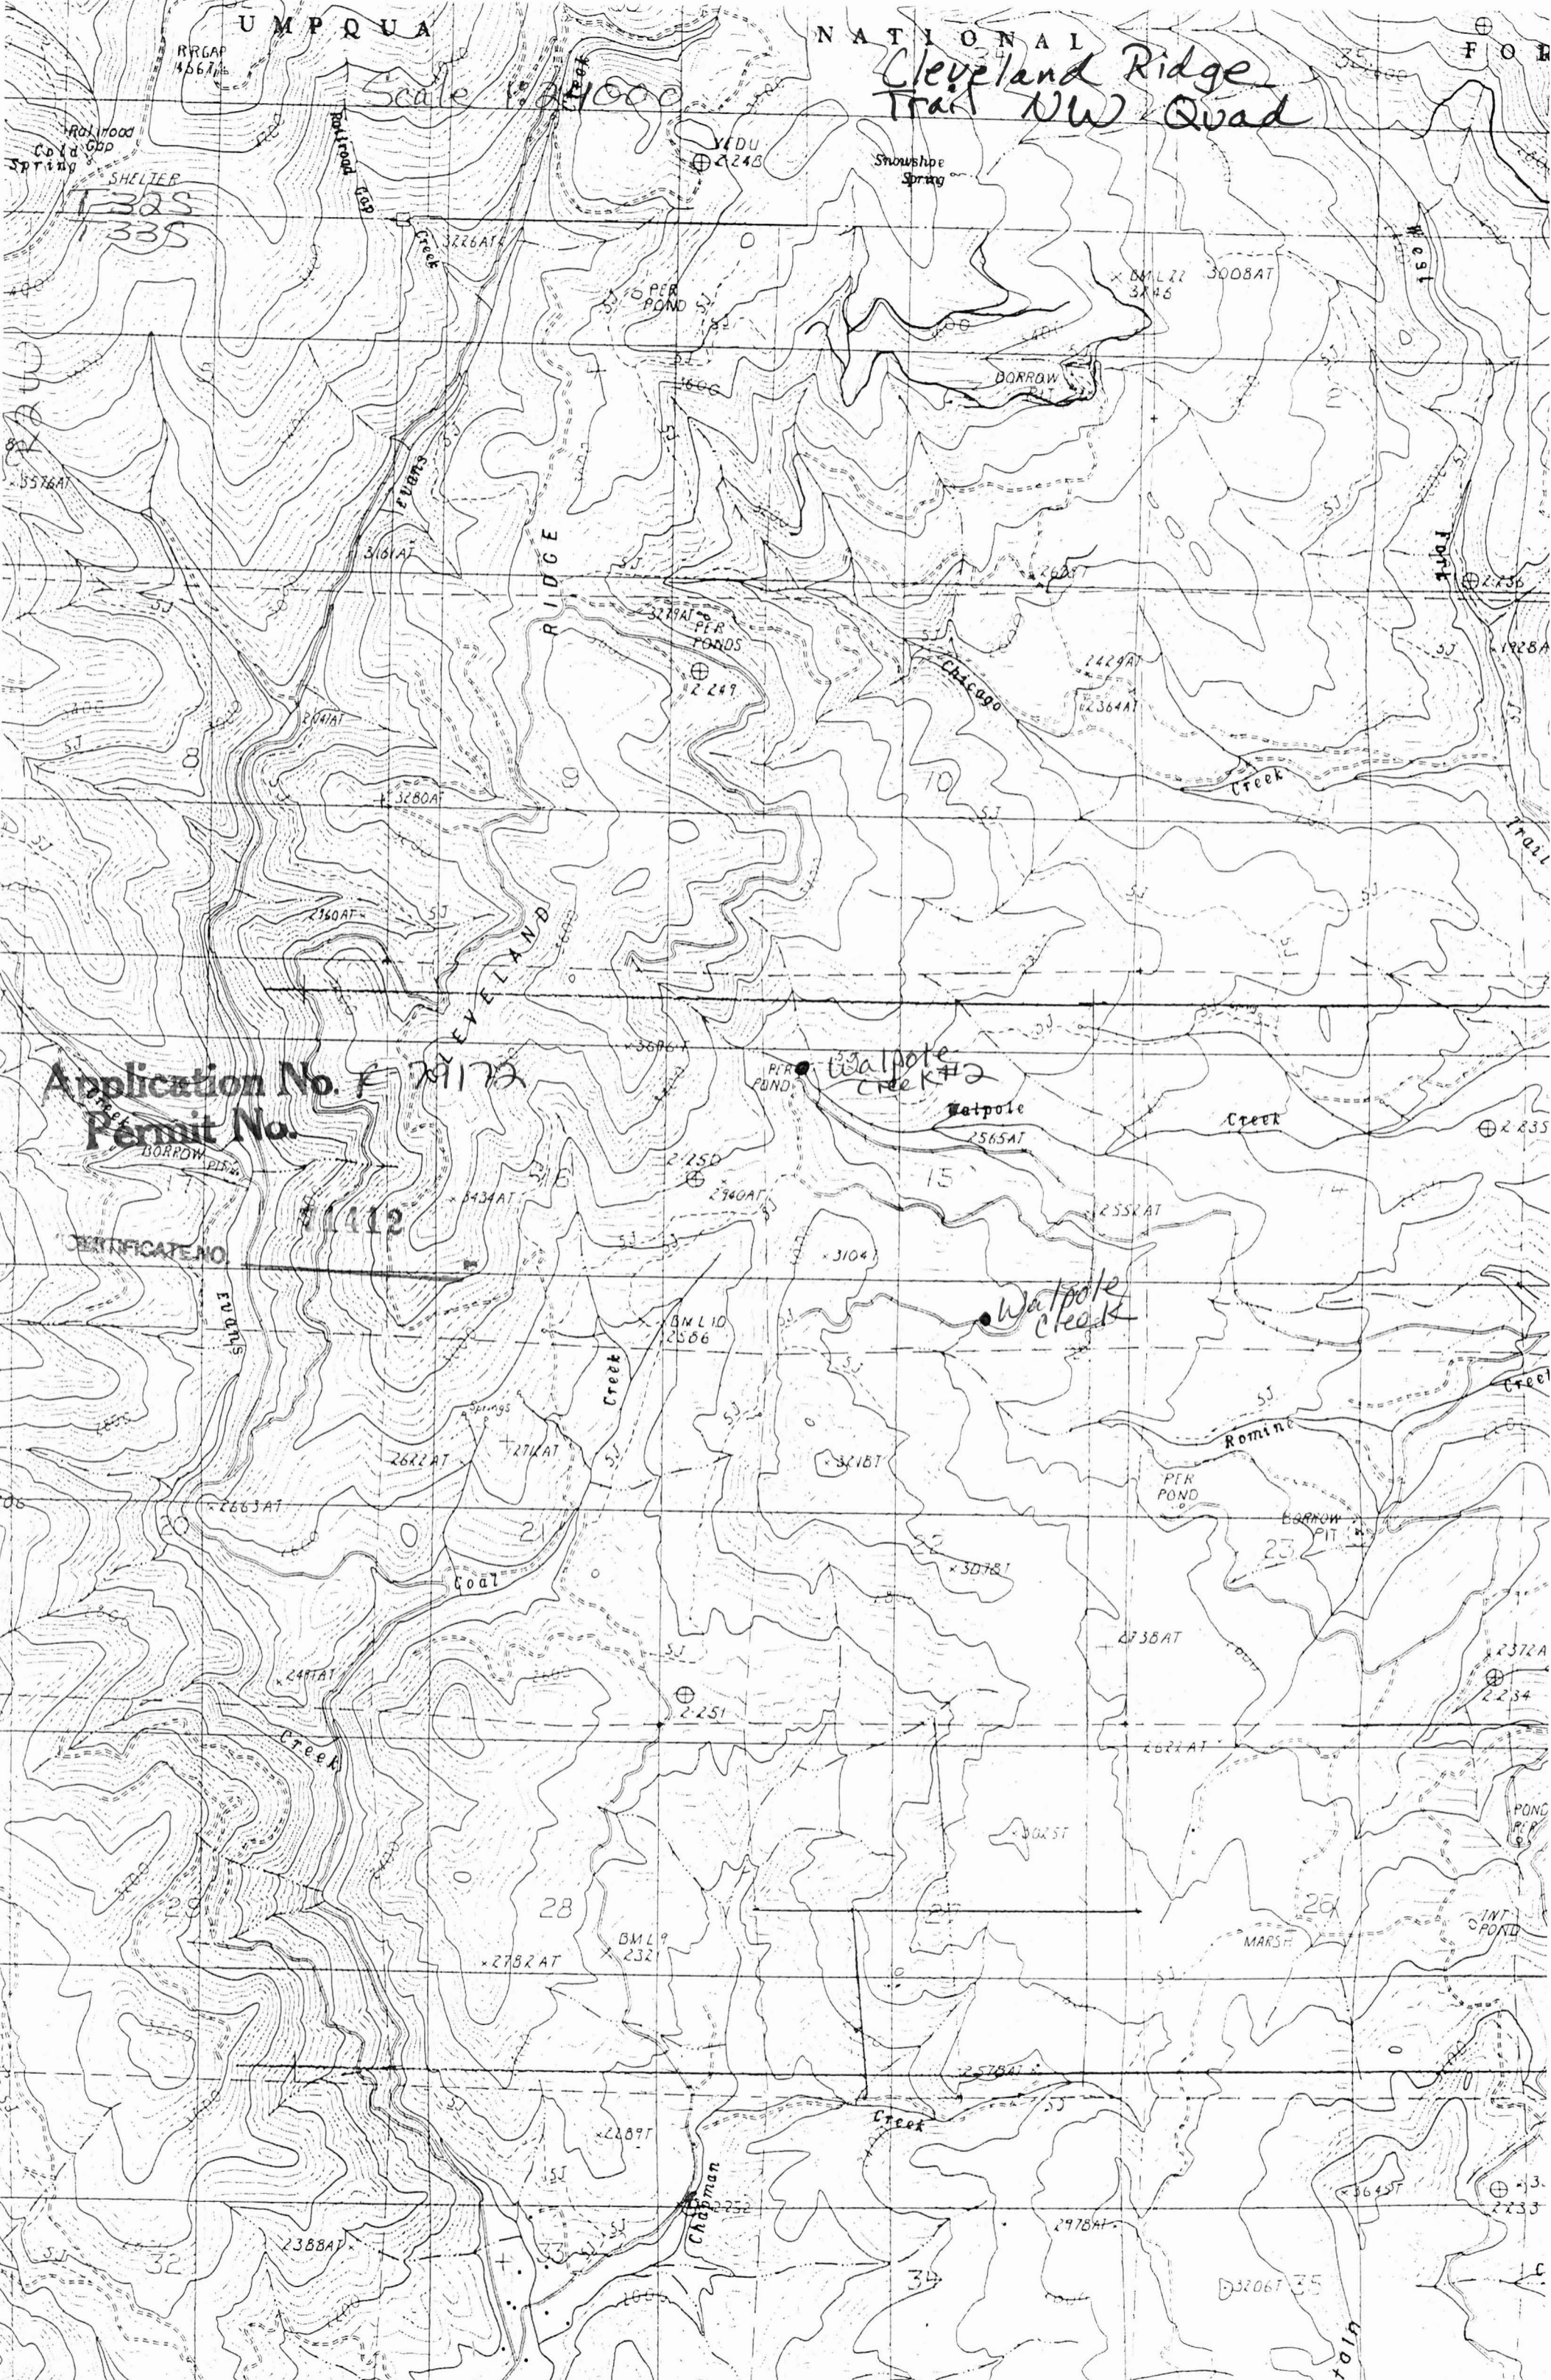

U M P Q U A

NATIONAL

Cleveland Ridge  
Trail NW Quad

F O R

Scale 1:25,000

No Final Proof Map available

No Permit Map available