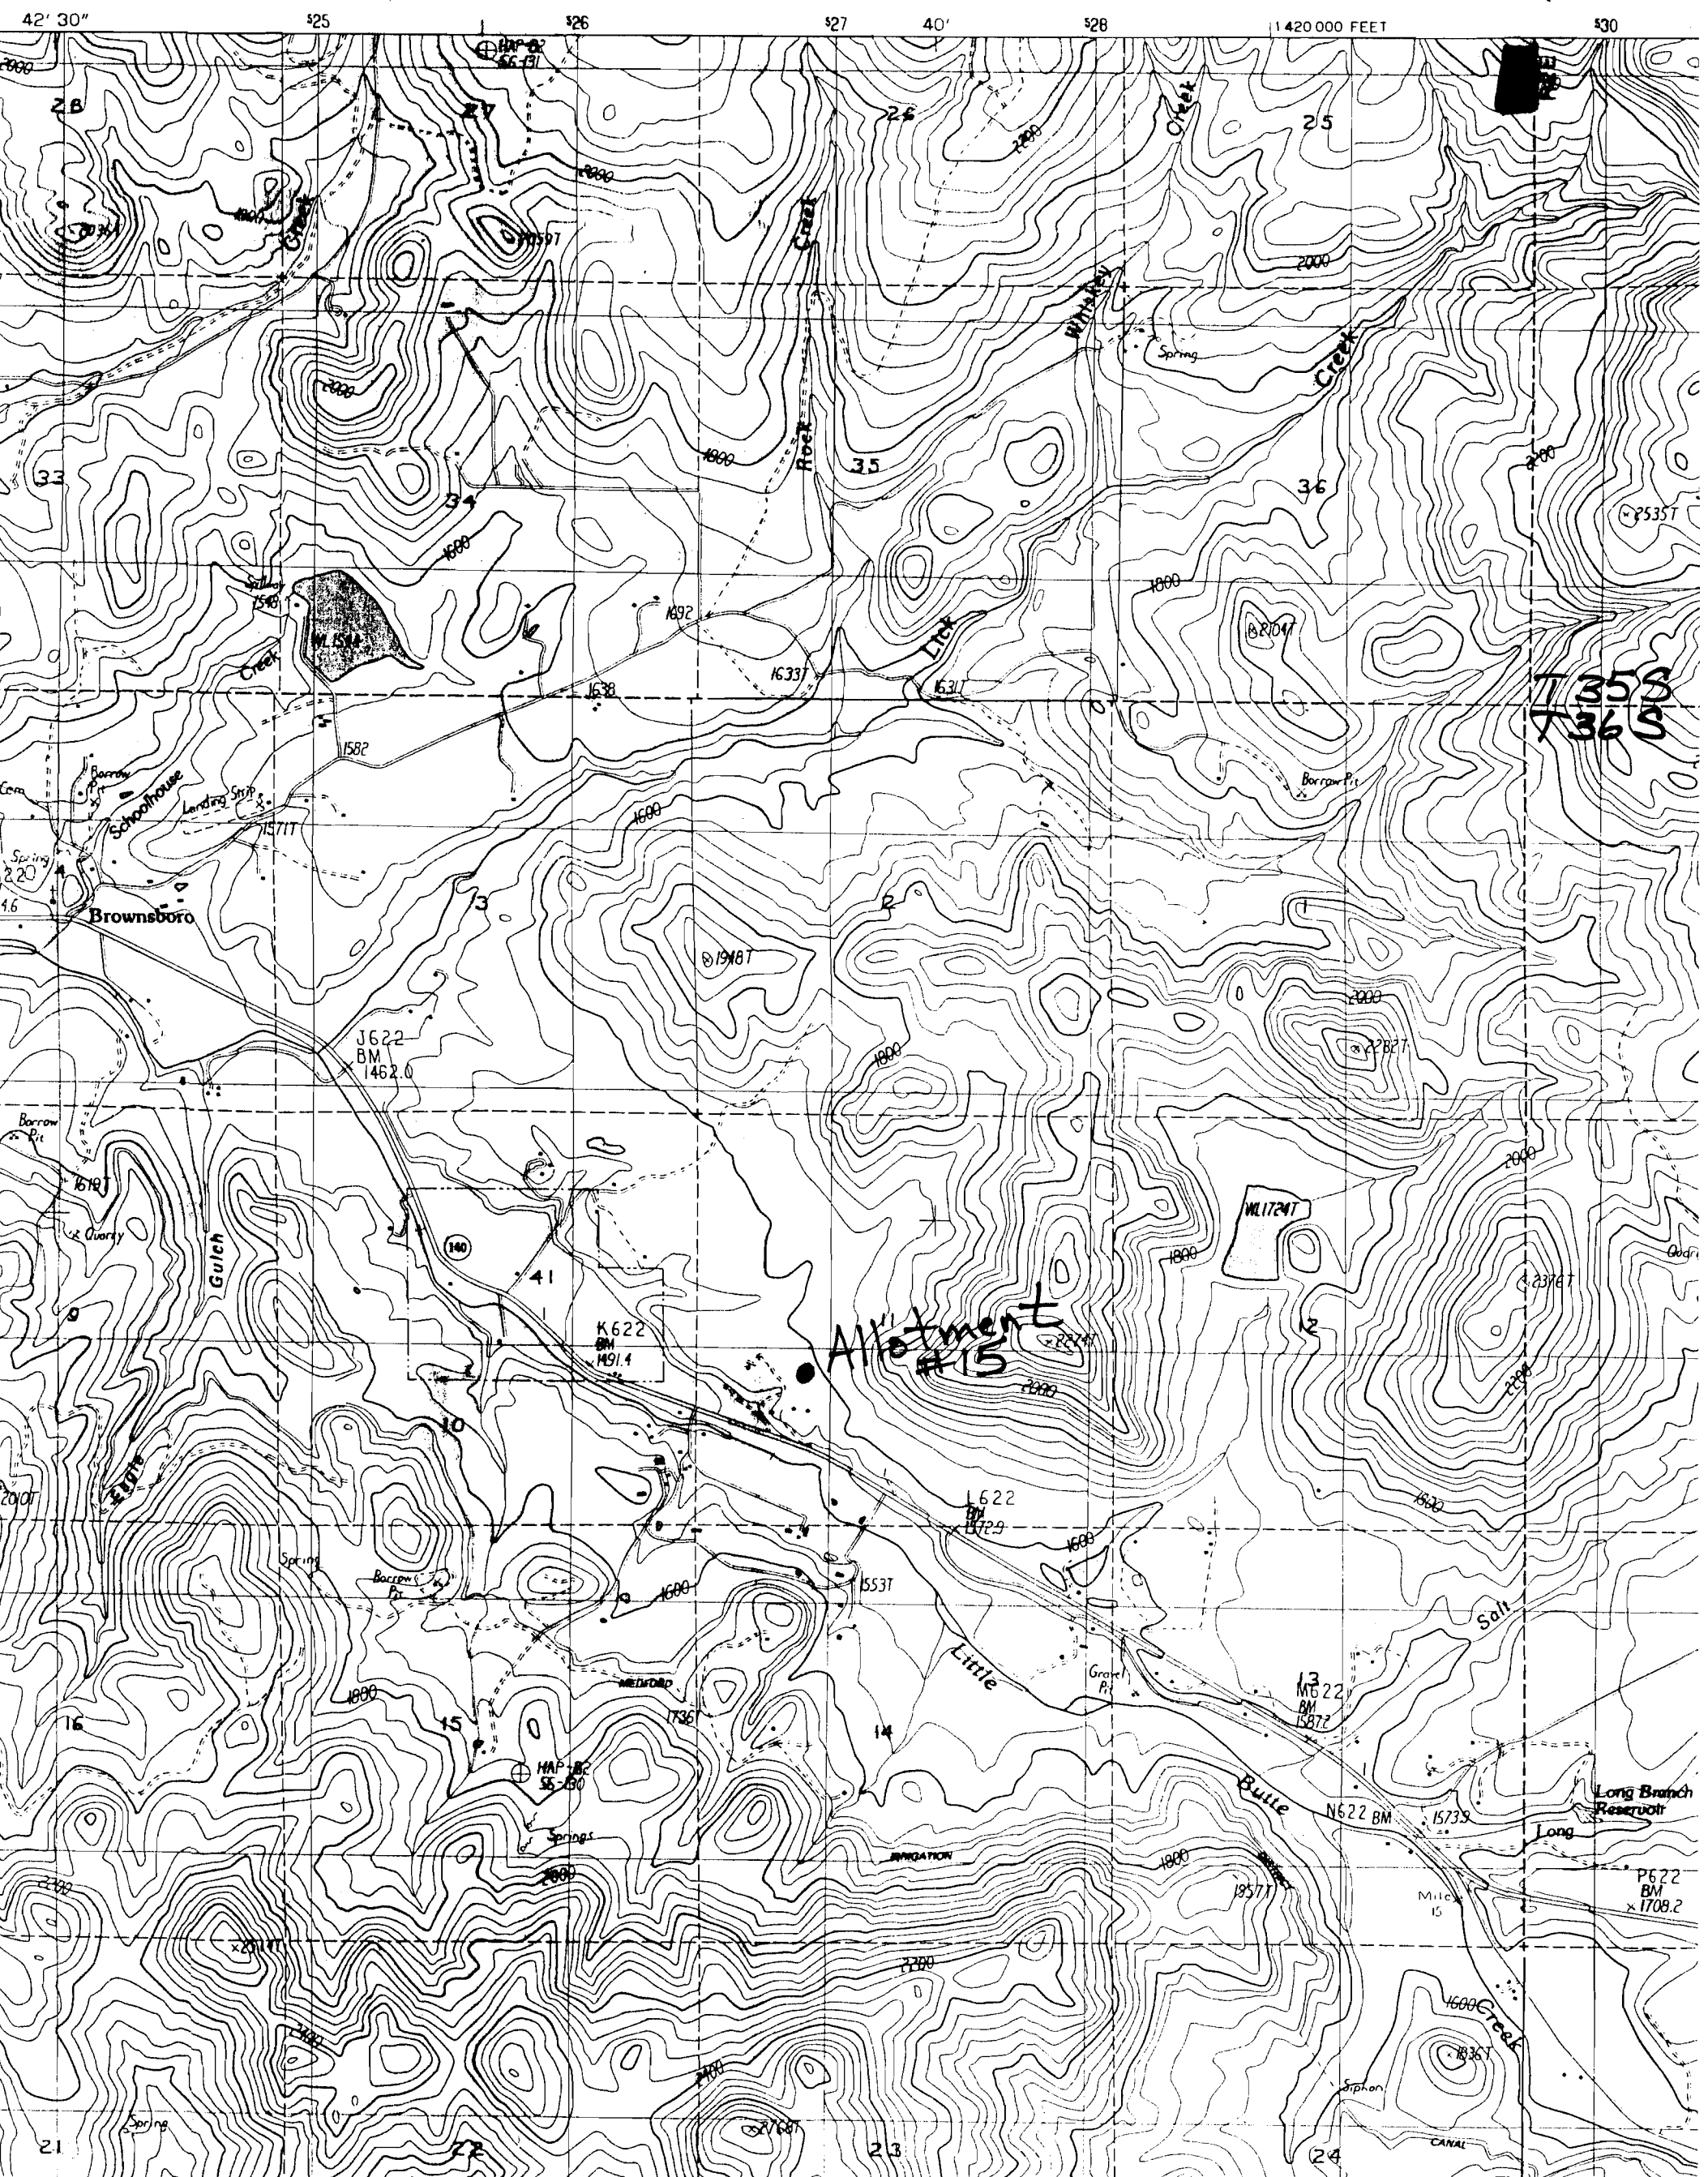

Application No. K 79210  
Permit No.

7131

Scale 1:24000

BROWNSBORO QUADRANGLE  
OREGON—JACKSON CO.  
7.5 MINUTE SERIES (TOPOGRAPHIC)

No Final Proof Map available

No Permit Map available