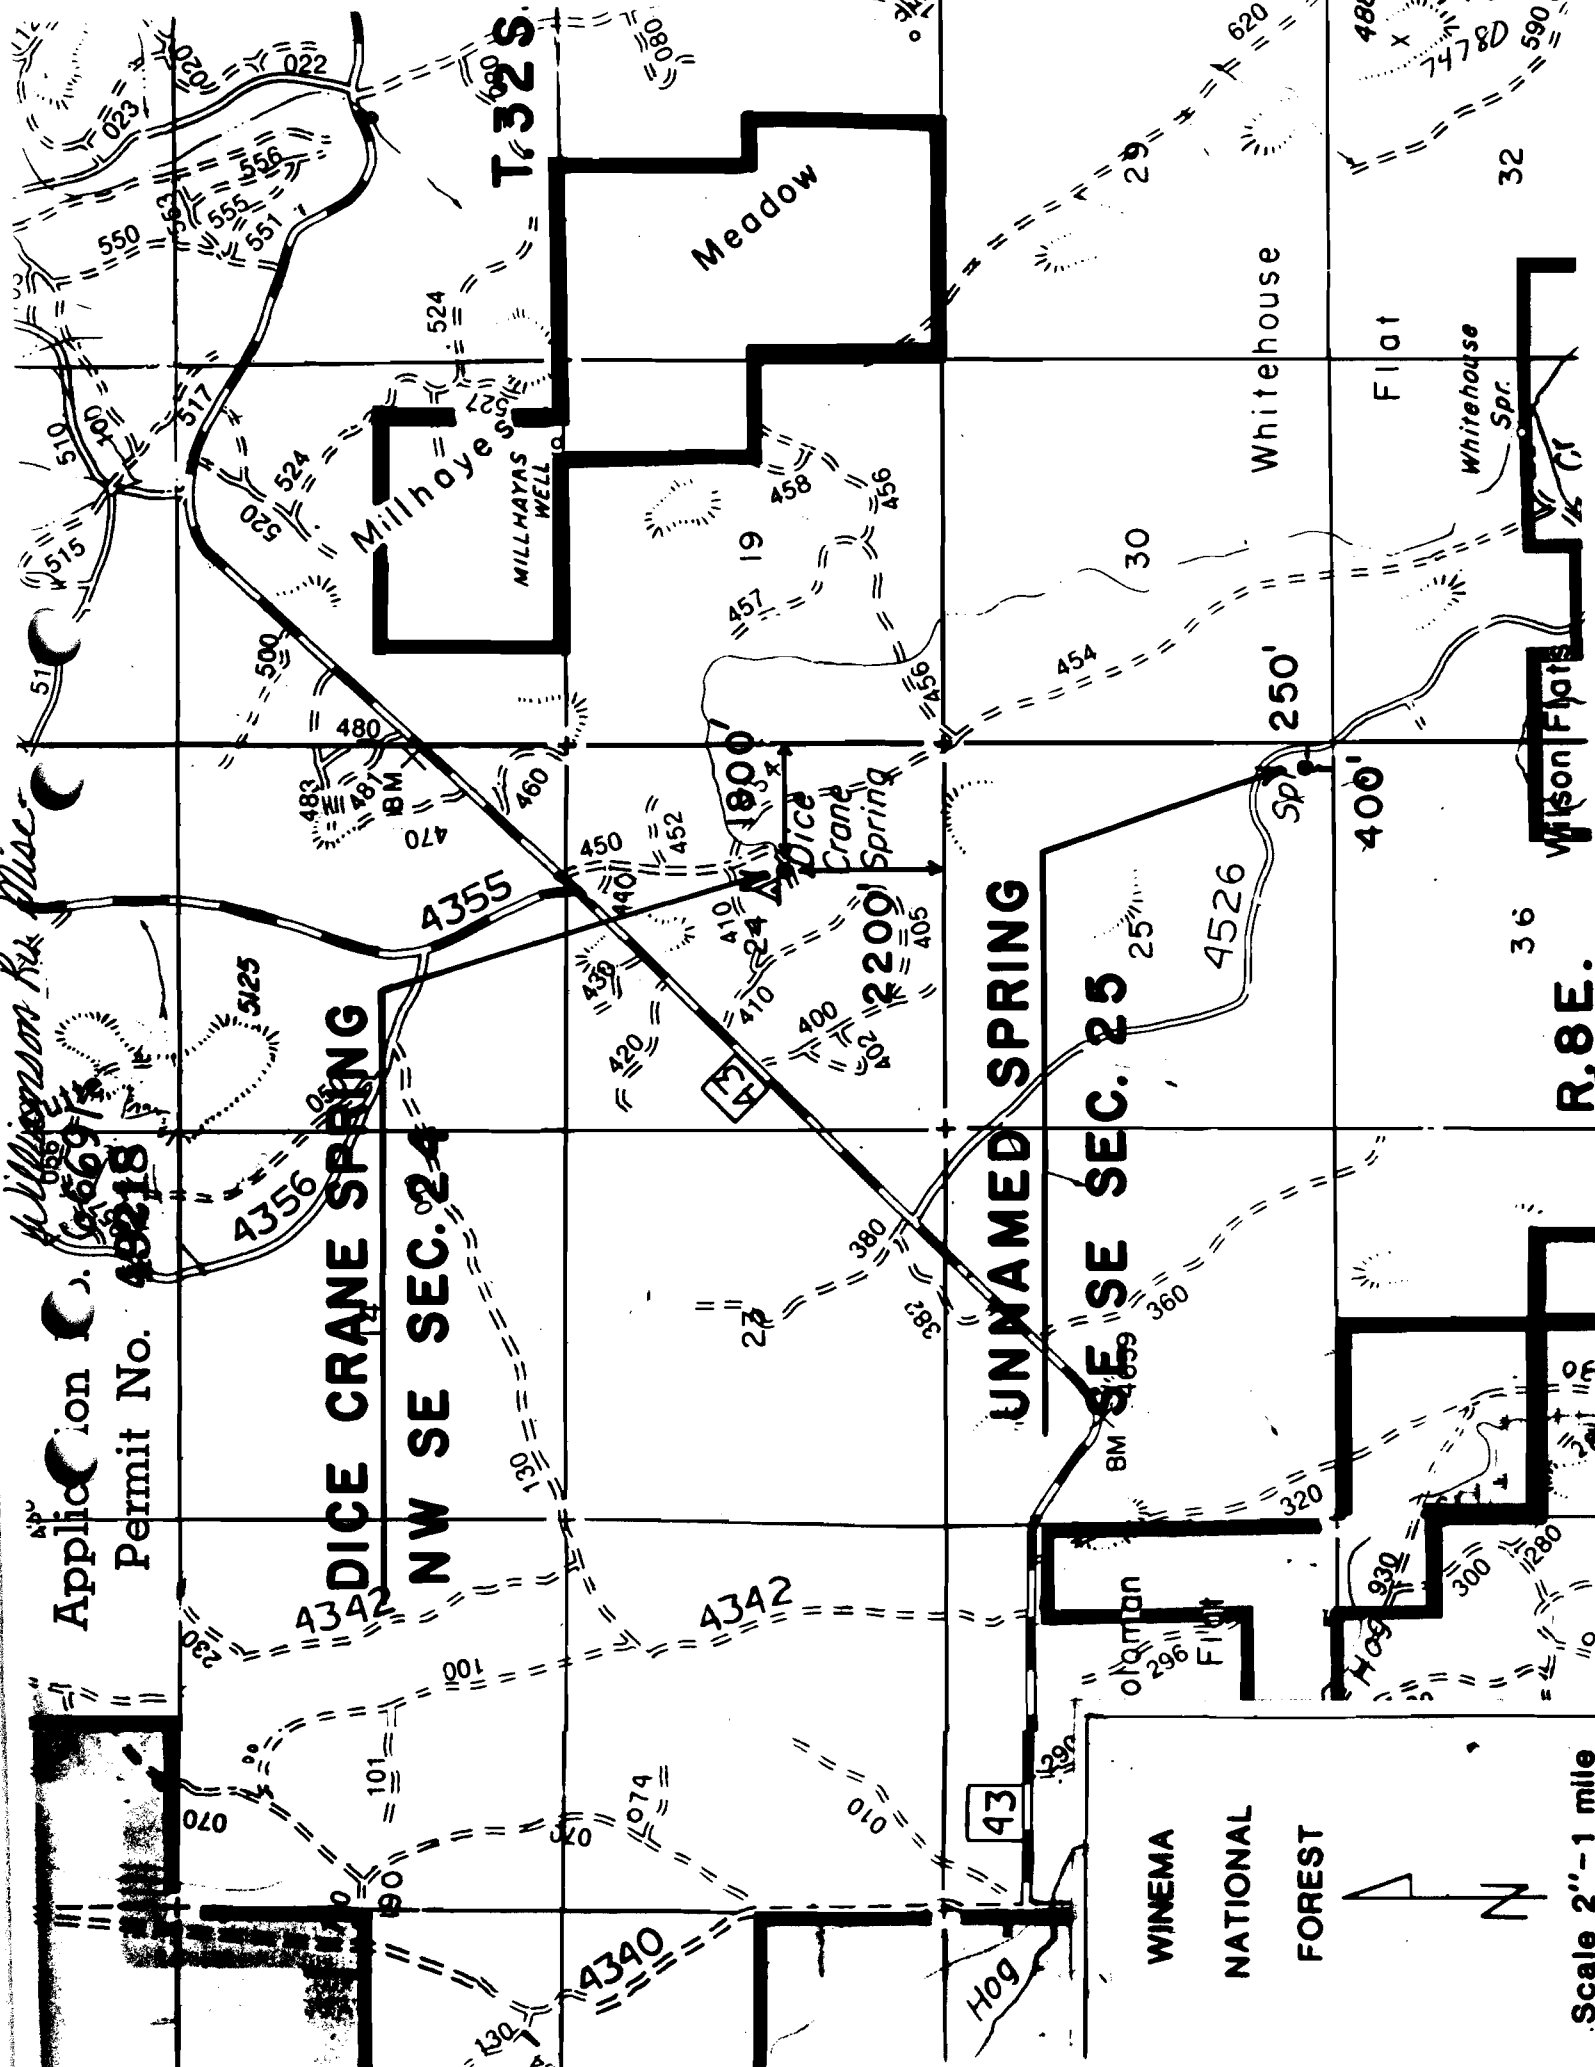

Application No. 48218
Permit No. 48218

Williamson Riv. Misc.
666975

WINEMA
NATIONAL
FOREST

Scale 2" = 1 mile