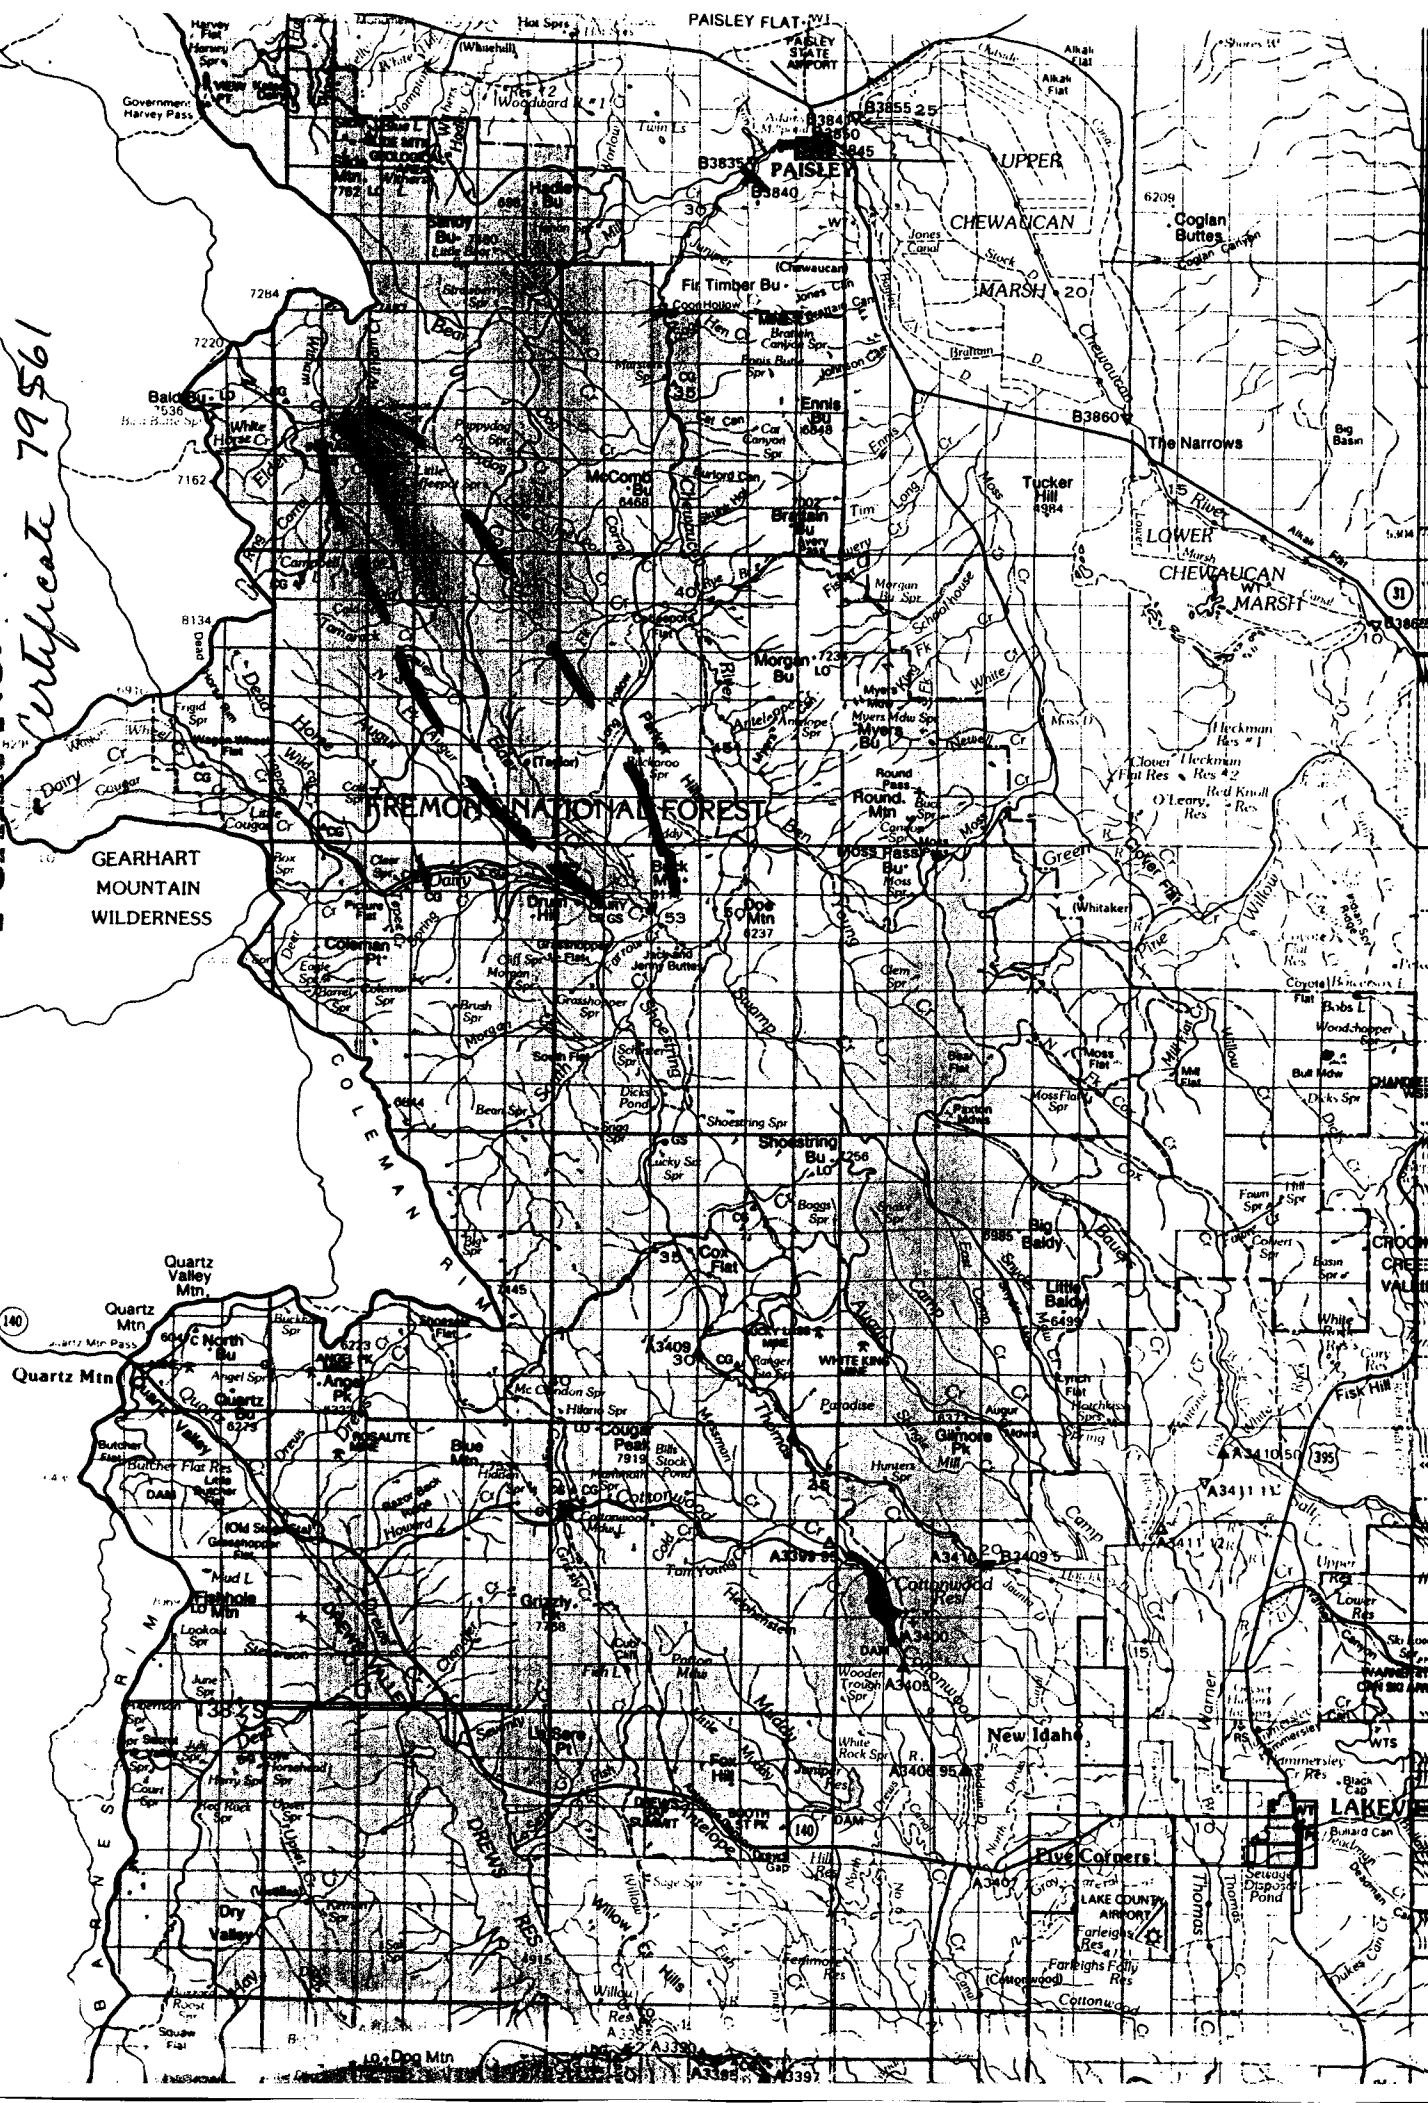

Application No. 70664
Permit No. Certificate 79561

GEARHART
MOUNTAIN
WILDERNESS

TREMOR NATIONAL FOREST

PAISLEY STATE AIRPORT

UPPER
CHEWAUCAN
MARSH

LOWER
CHEWAUCAN
MARSH

140

Quartz Mtn

New Idaho

Five Corners

LAKEVIEW