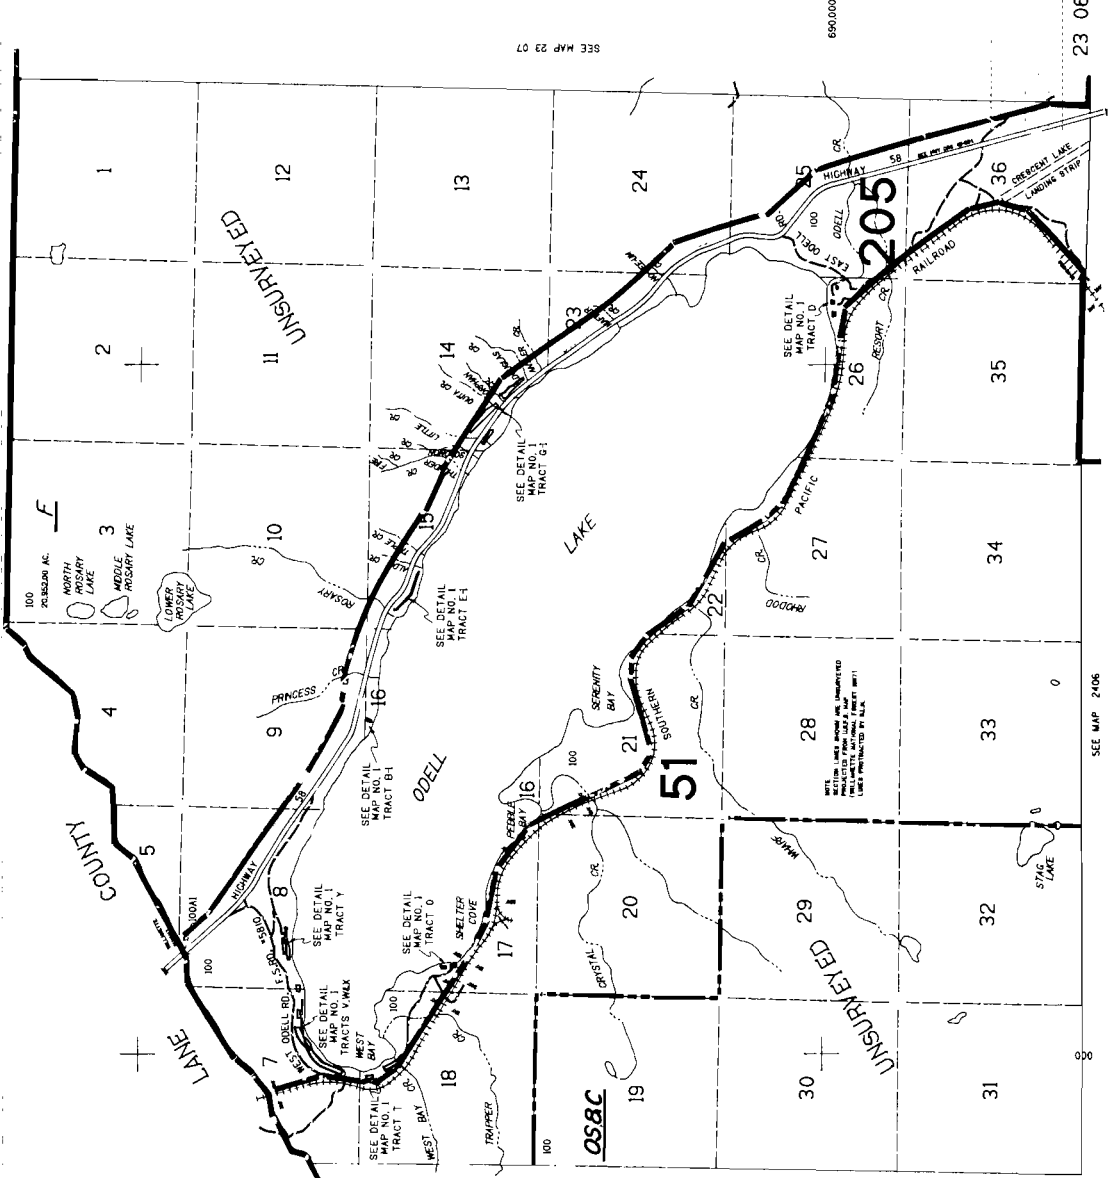

THIS MAP WAS PREPARED FOR ASSESSMENT PURPOSE ONLY

T.23S. R.06E. WM.
KLAMATH COUNTY
DESCHUTES COUNTY

23 06

DESCHUTES COUNTY

SEE MAP 23 05V

SEE MAP 23 07

690,000

SEE MAP 2406