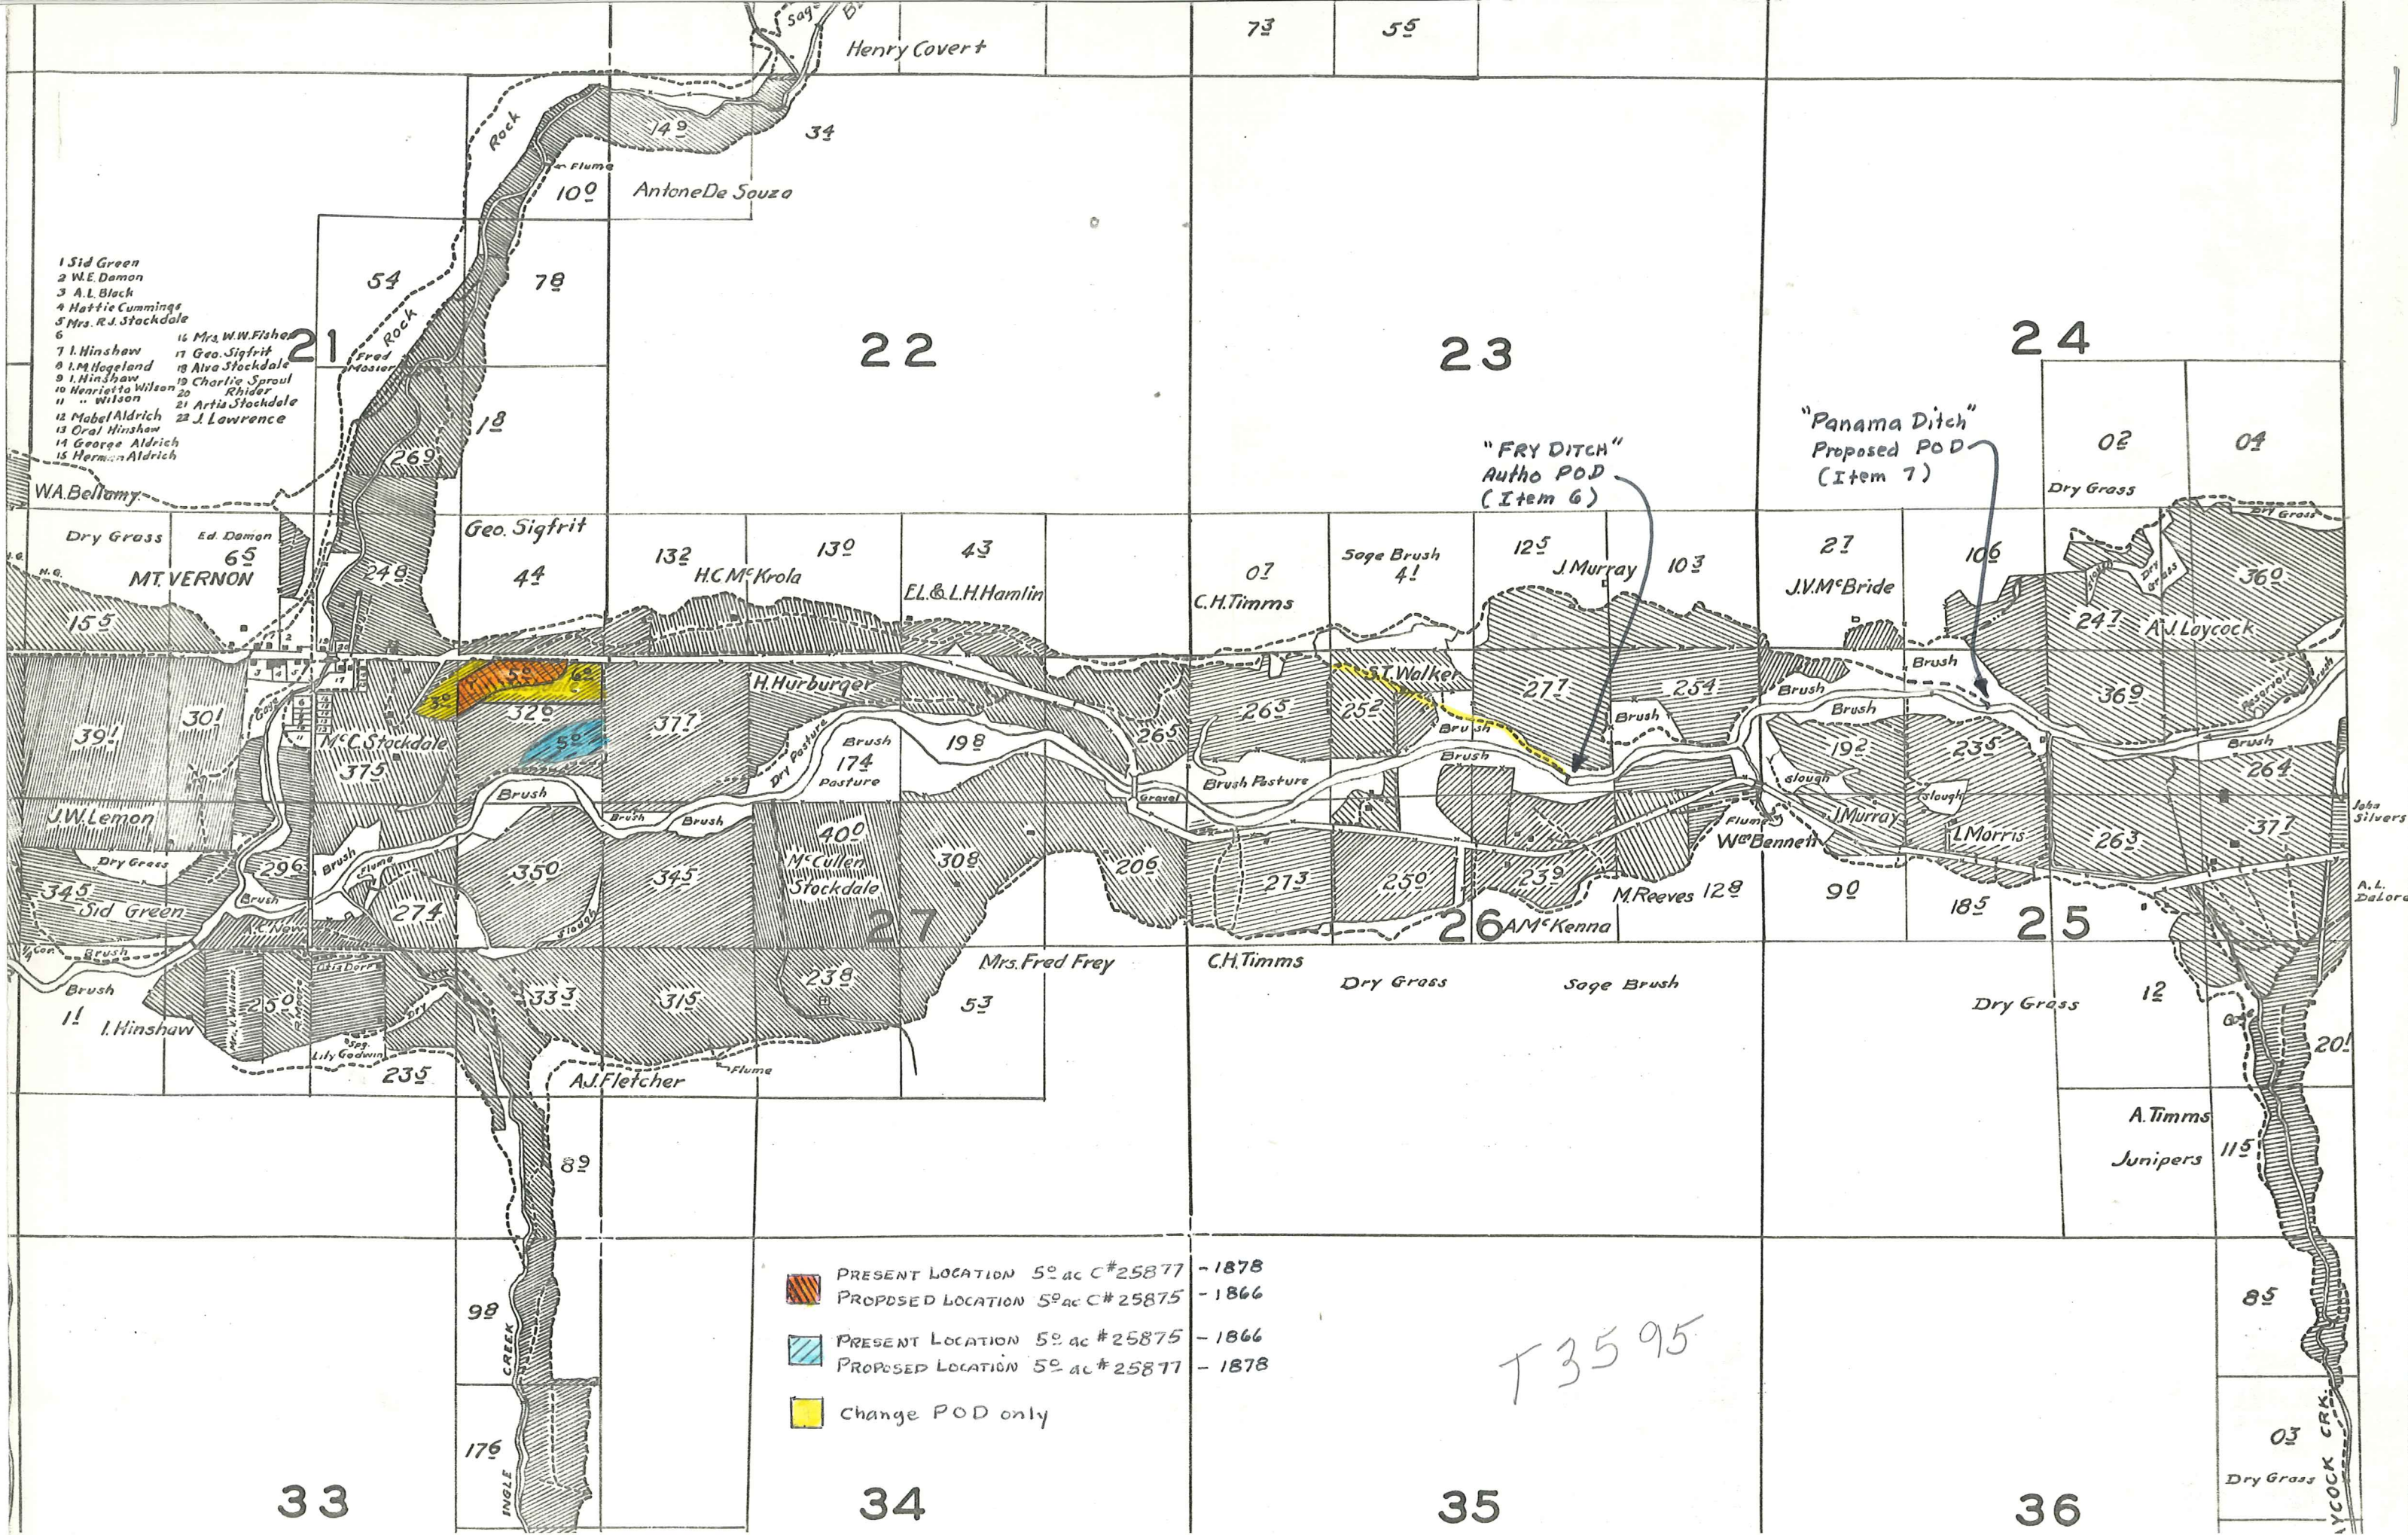

- 1 Sid Green
- 2 W.E. Damon
- 3 A.L. Black
- 4 Hattie Cummings
- 5 Mrs. R.J. Stockdale
- 6
- 7 I. Hinshaw
- 8 I. M. Fogland
- 9 I. Hinshaw
- 10 Henrietta Wilson
- 11 " Wilson
- 12 Mabel Aldrich
- 13 Oral Hinshaw
- 14 George Aldrich
- 15 Herman Aldrich
- 16 Mrs. W.W. Fisher
- 17 Geo. Sigfrit
- 18 Alva Stockdale
- 19 Charlie Spraul
- 20 Rhider
- 21 Artia Stockdale
- 22 J. Lawrence

- PRESENT LOCATION 5⁰ ac C#25877 - 1878
- PROPOSED LOCATION 5⁰ ac C#25875 - 1866
- PRESENT LOCATION 5⁰ ac #25875 - 1866
- PROPOSED LOCATION 5⁰ ac #25877 - 1878
- Change POD only

T 3595