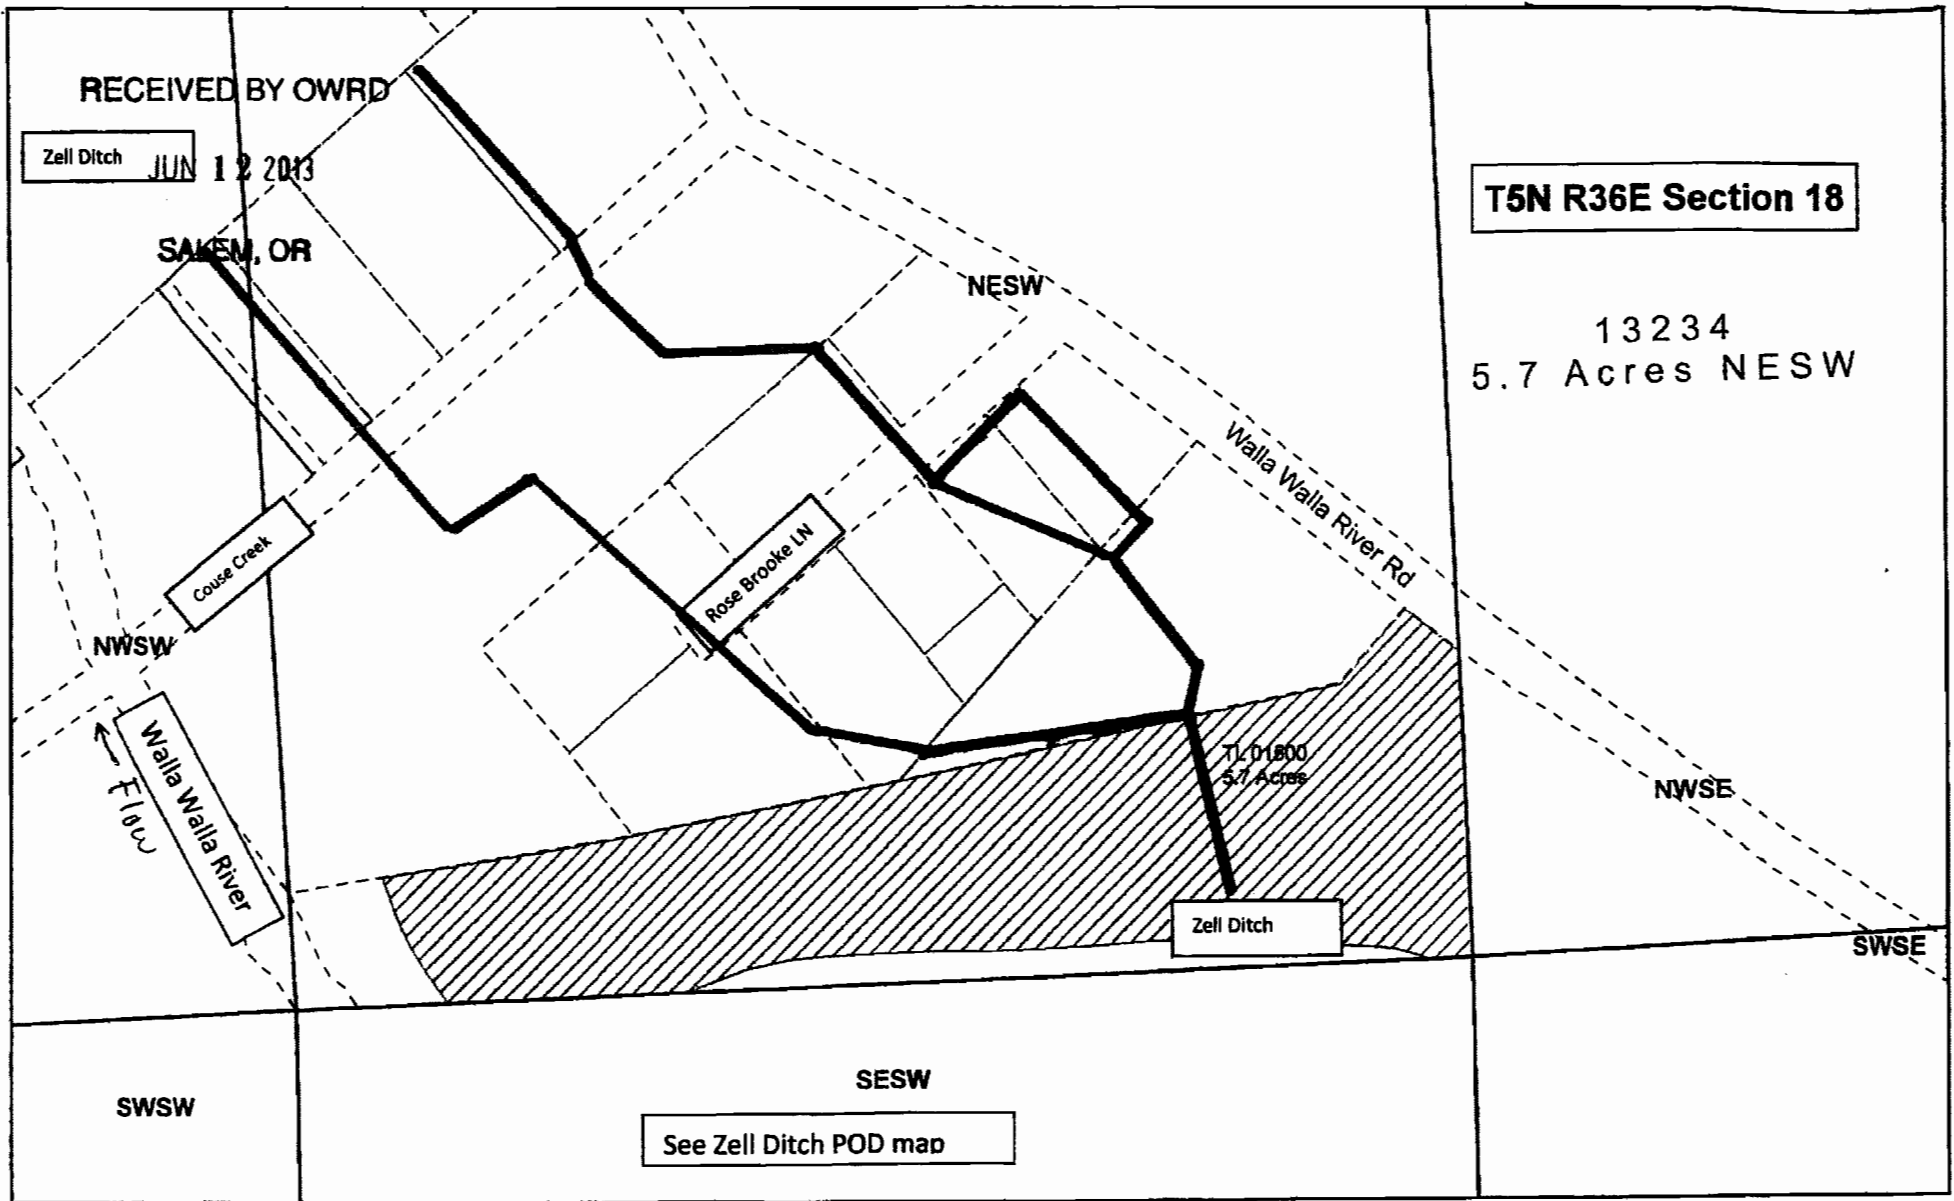

Zell Ditch

Certificate D13234

1 inch = 200 feet

Legend: Zell Ditch Route

This map has been prepared by OWRD personnel.

SN38E_ZellDitchCertificate.mxd pth 05/28/2013