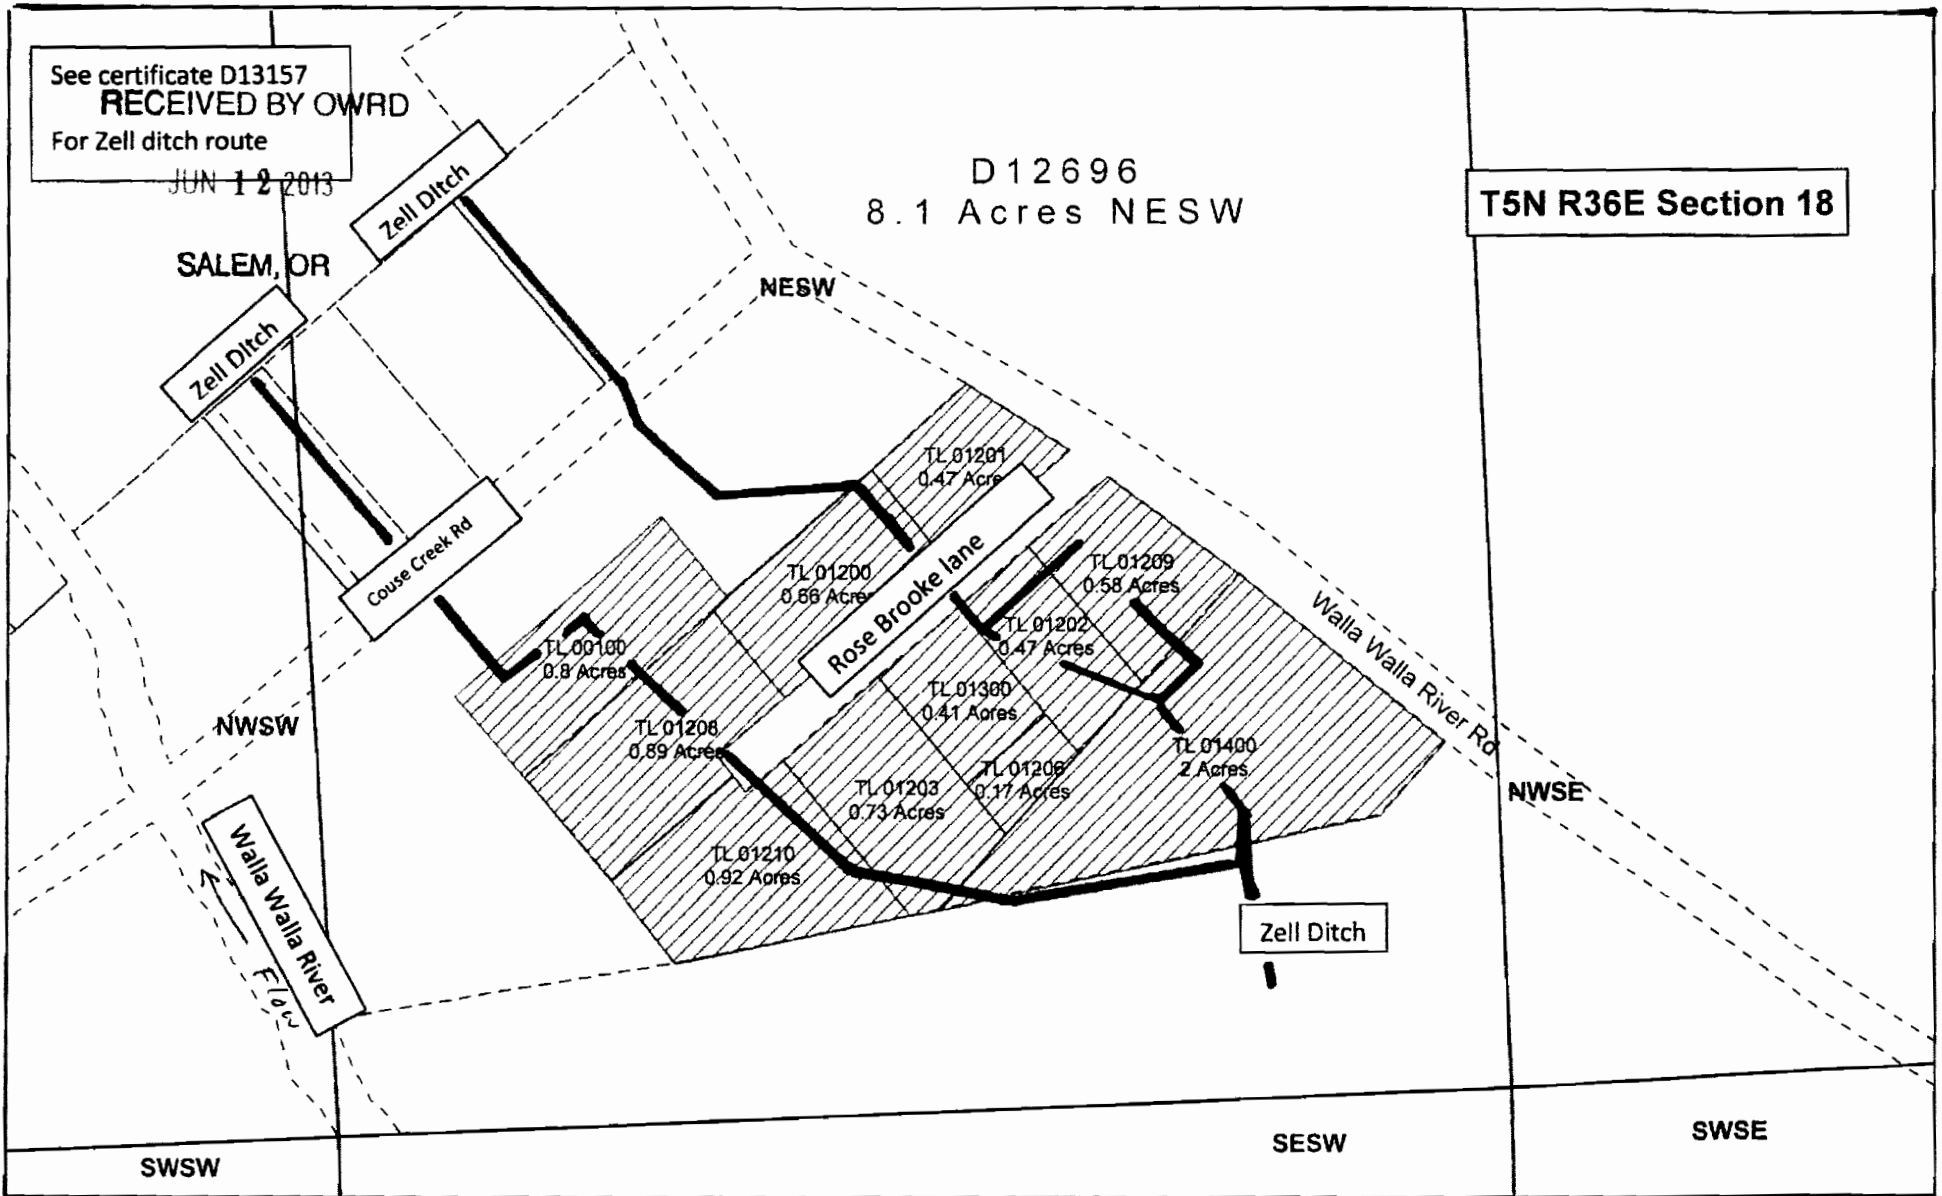

Zell Ditch

Certificate D12696

1 inch = 200 feet

Zell Ditch route legend:

This map has been prepared by OWRD personnel.