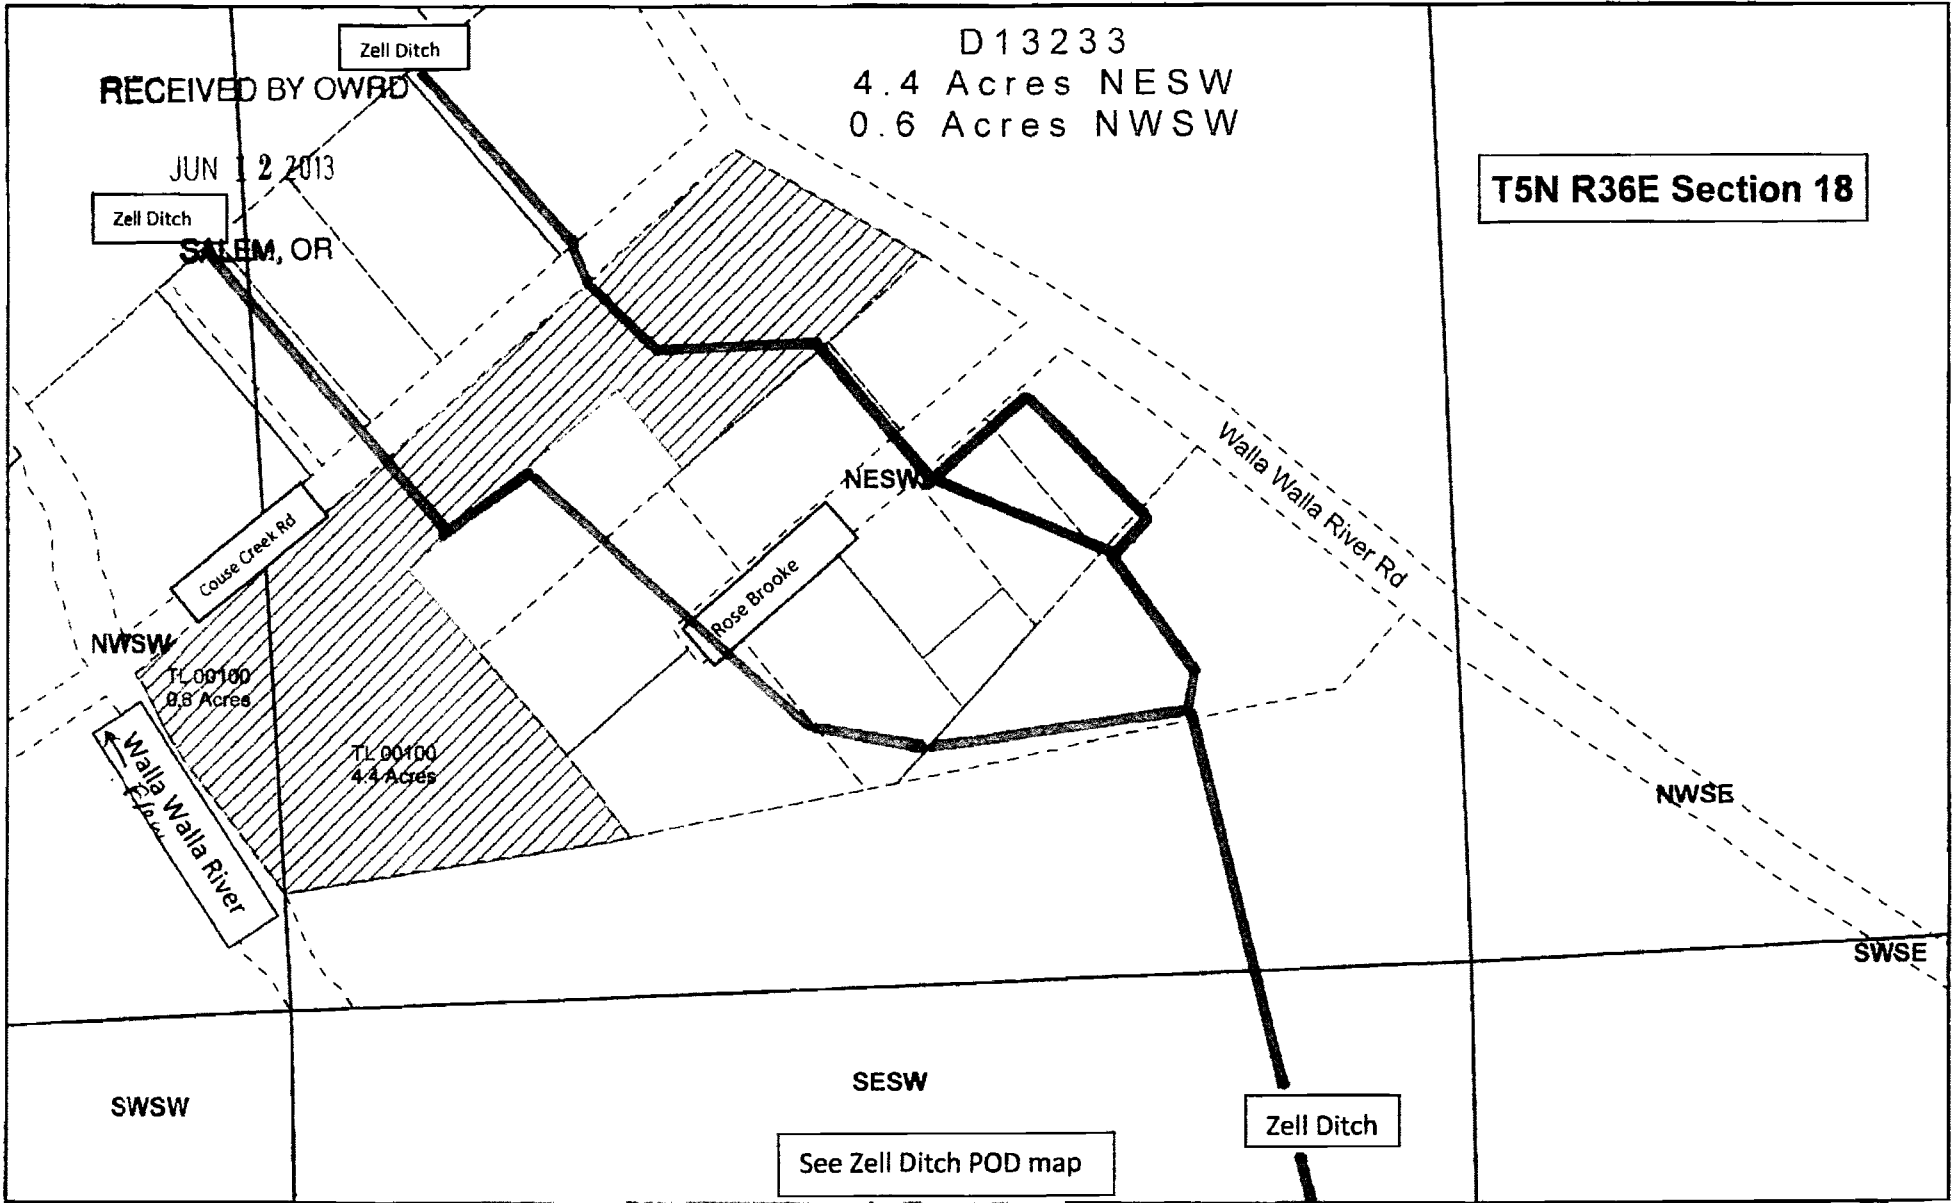

Zell Ditch

Certificate D13233

1 inch = 200 feet

Legend: Zell Ditch Route

This map has been prepared by OWRD personnel.
SN36E_ZellDitchCertificate.rxd pth 05/28/2013