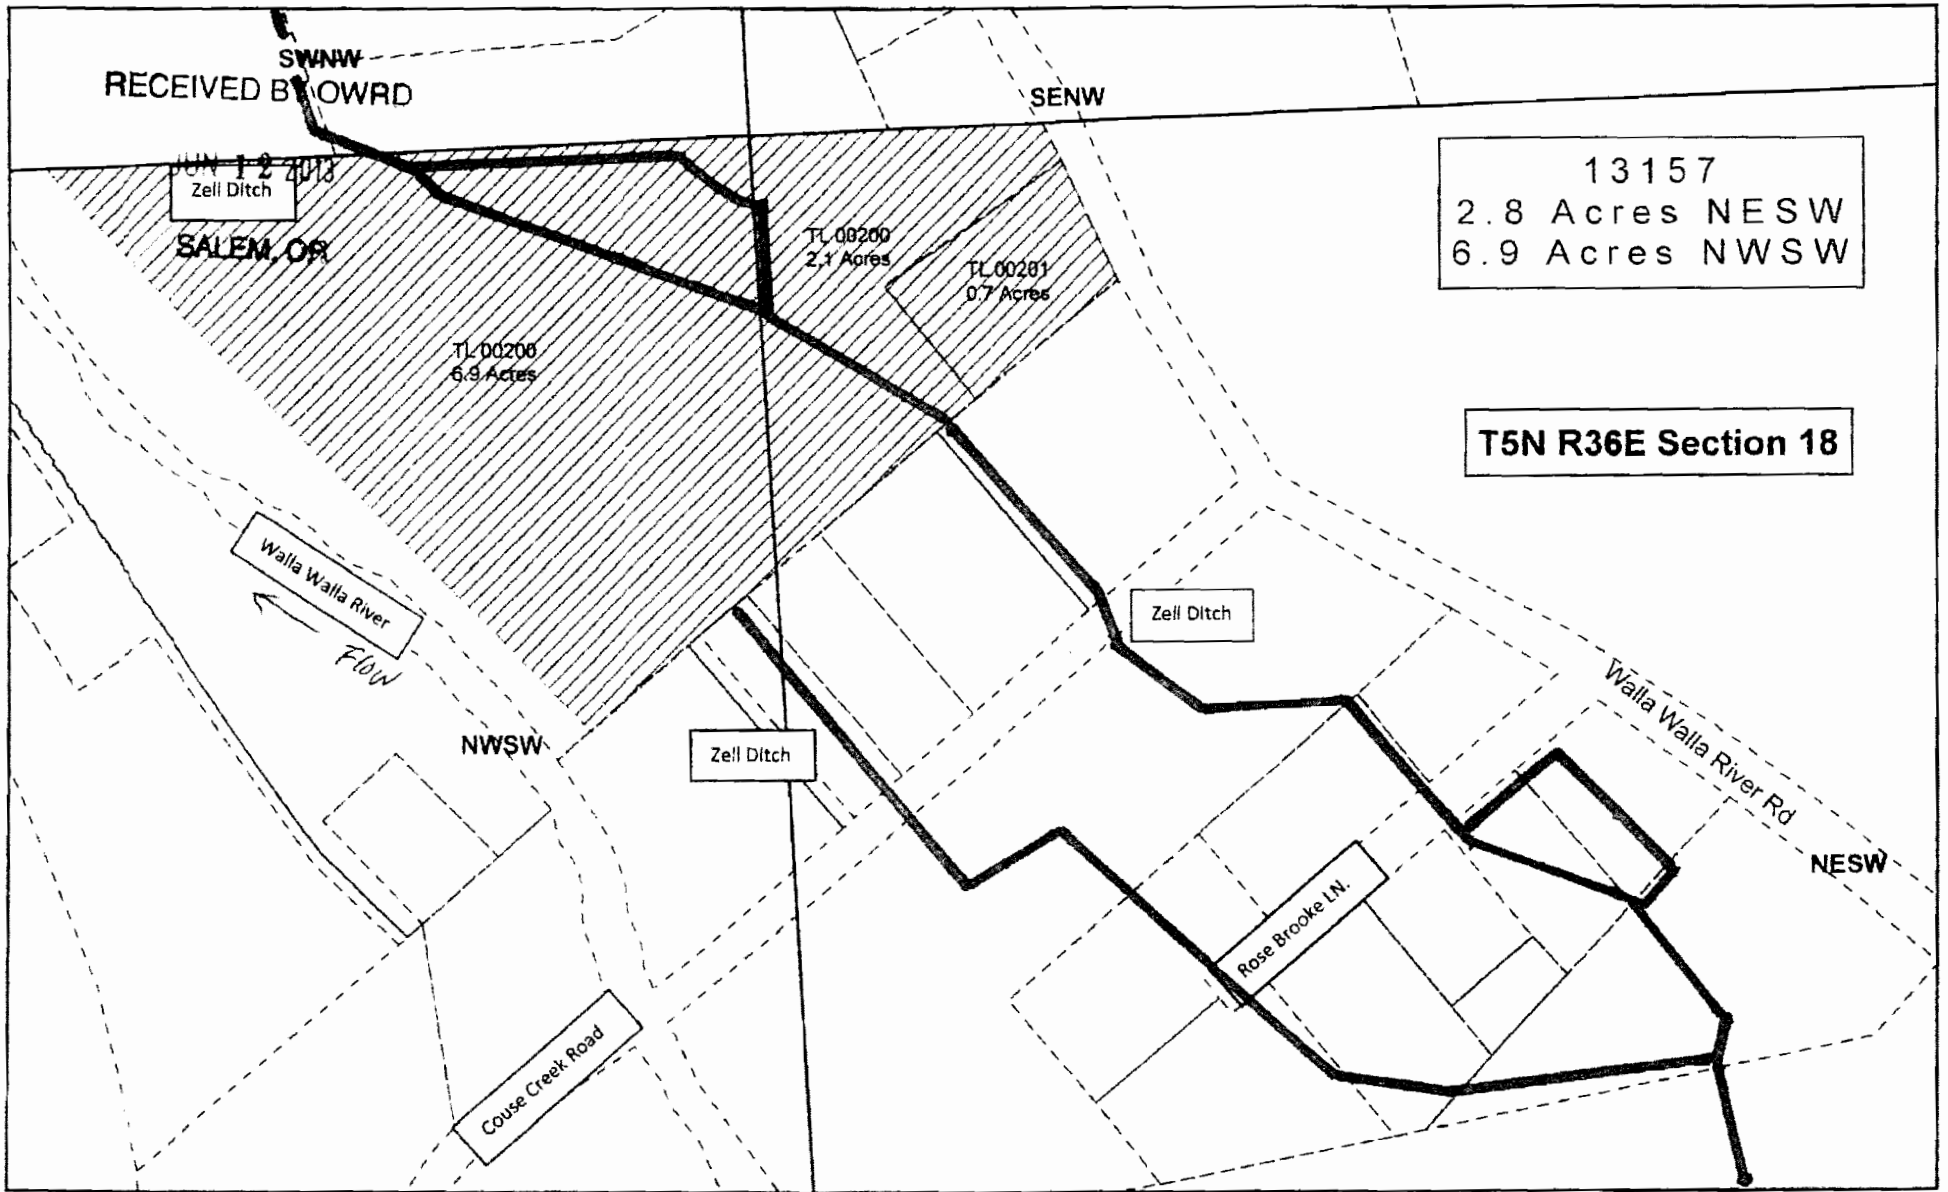

Zell Ditch

Certificate D13157

1 inch = 200 feet

Legend: Zell Ditch Route

This map has been prepared by OWRD personnel.

SN30E_ZellDitchCertificate.mxd pth 05/28/2013