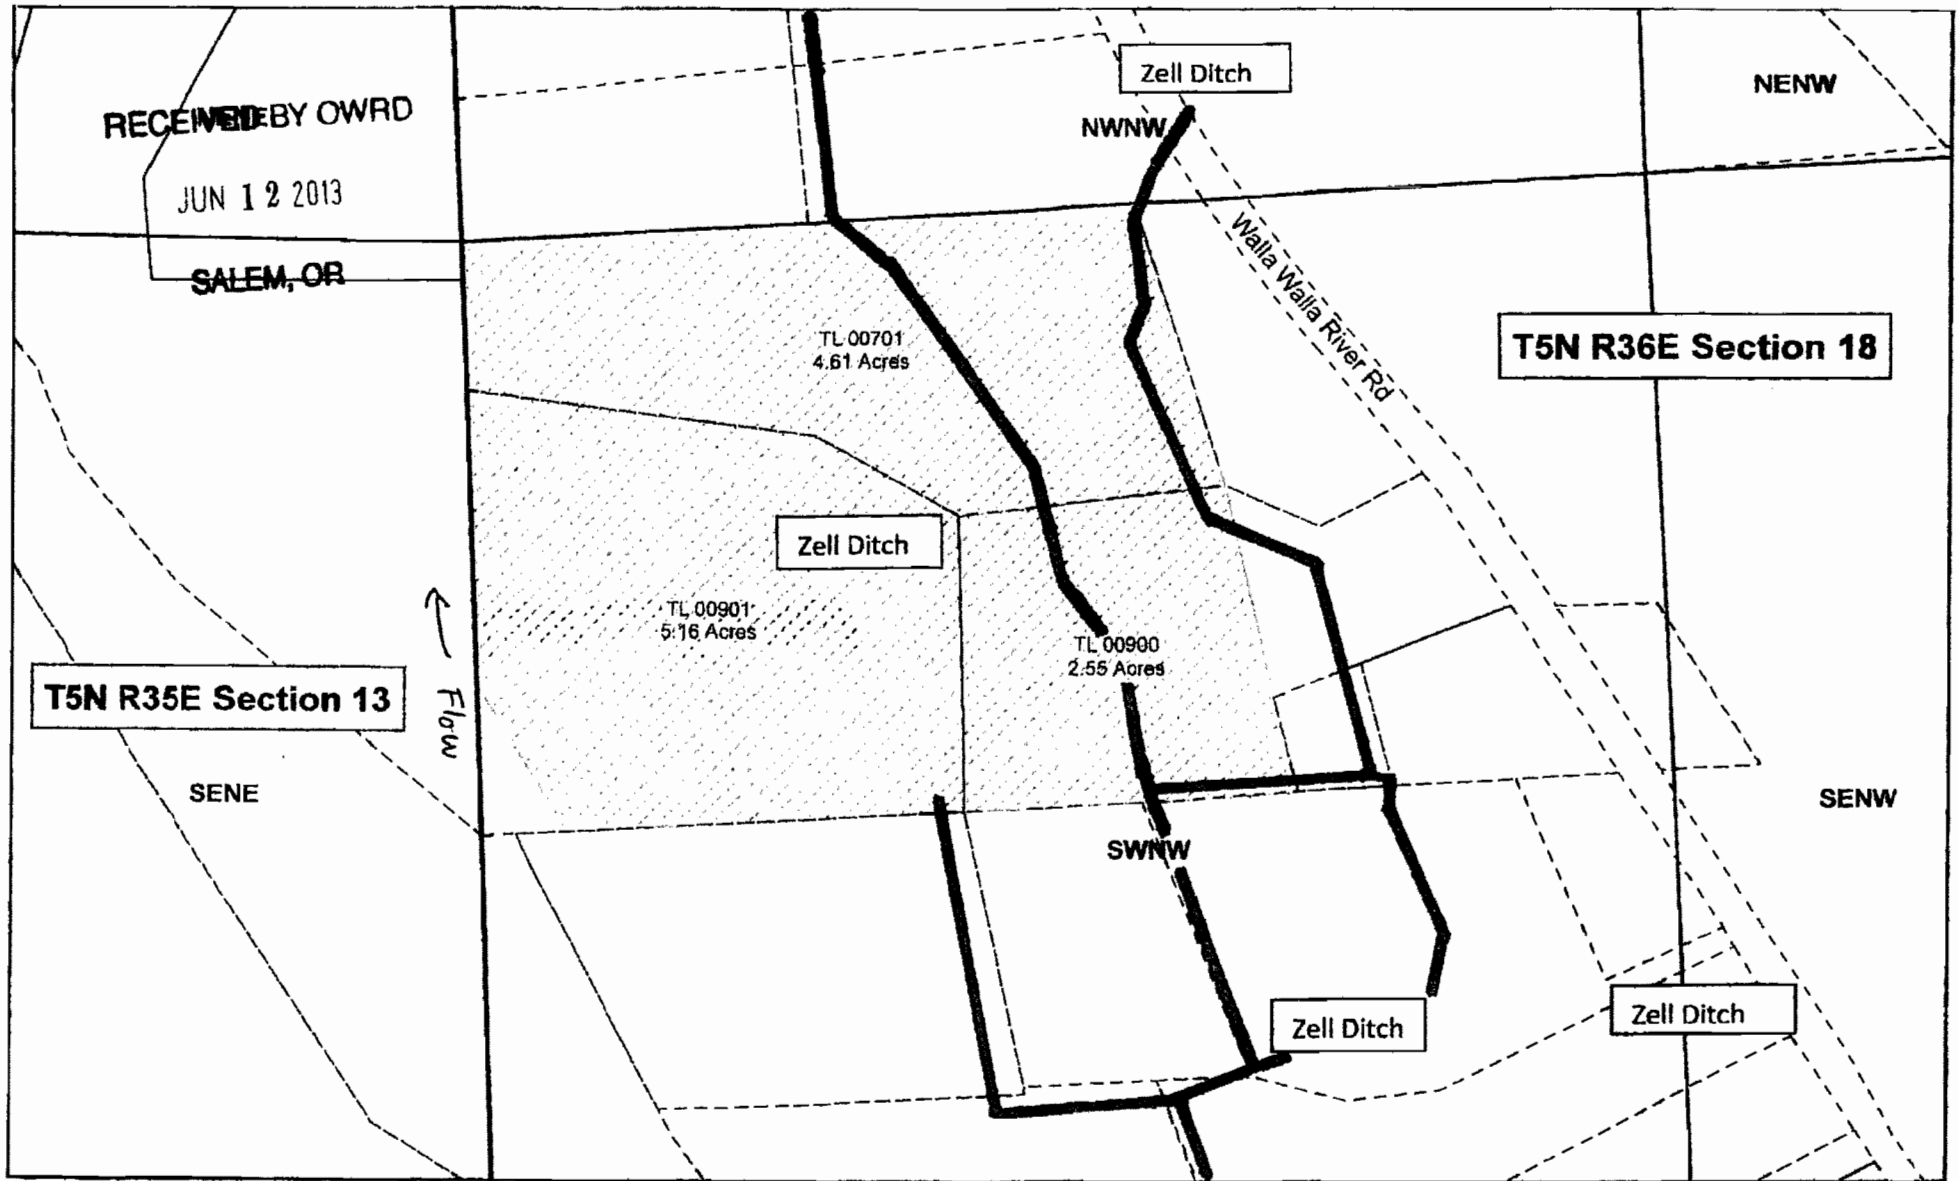

Zell Ditch

Certificate D13099

1 inch = 200 feet

Legend: Zell Ditch Route

This map has been prepared by OWRD personnel.
5N36E_ZellDitchCertificate.mxd pth 05/28/2013