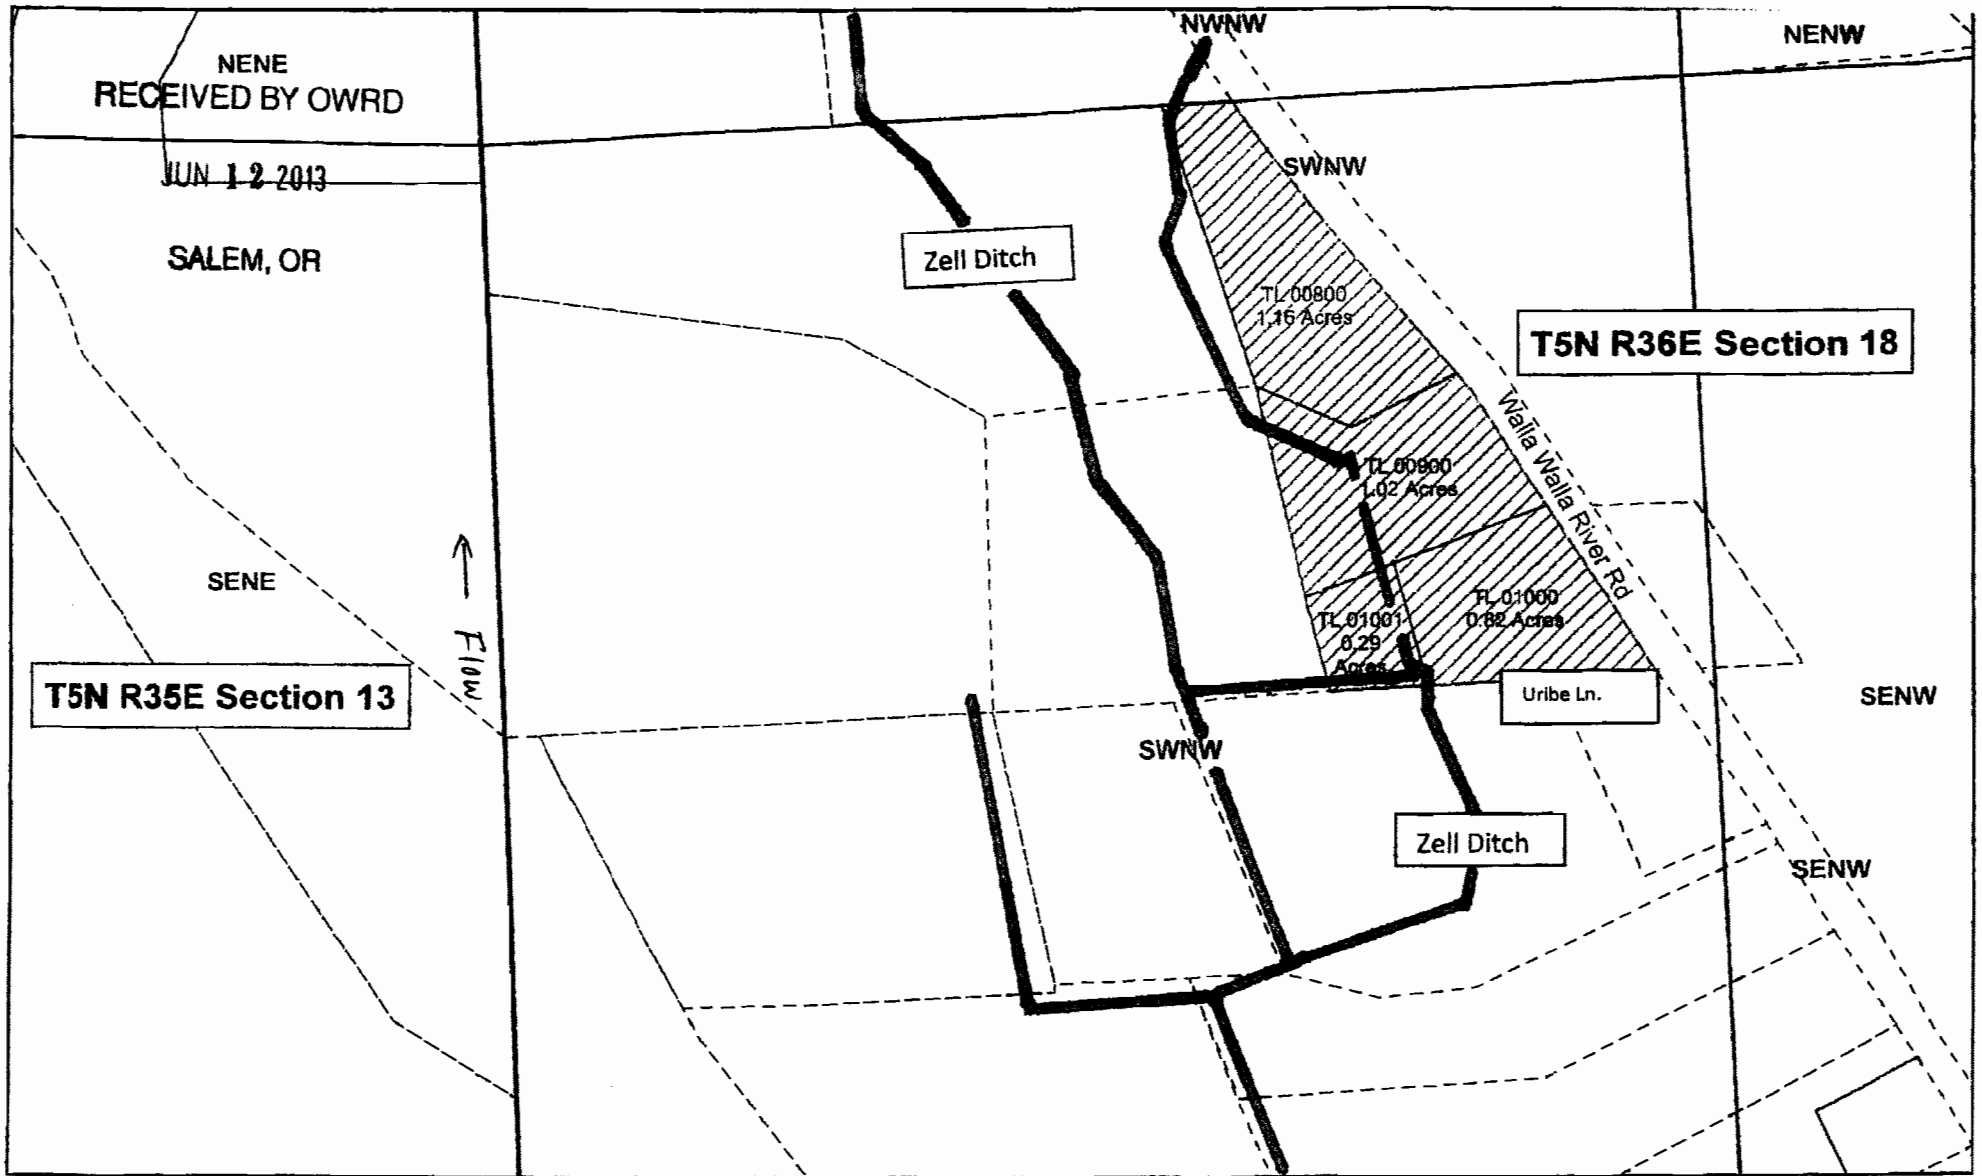

Zell Ditch

Certificate D13281

1 inch = 200 feet

Legend: Zell Ditch Route

This map has been prepared by OWRD personnel.
S35E_ZellDitchCertificate.mxd plr 05/26/2013