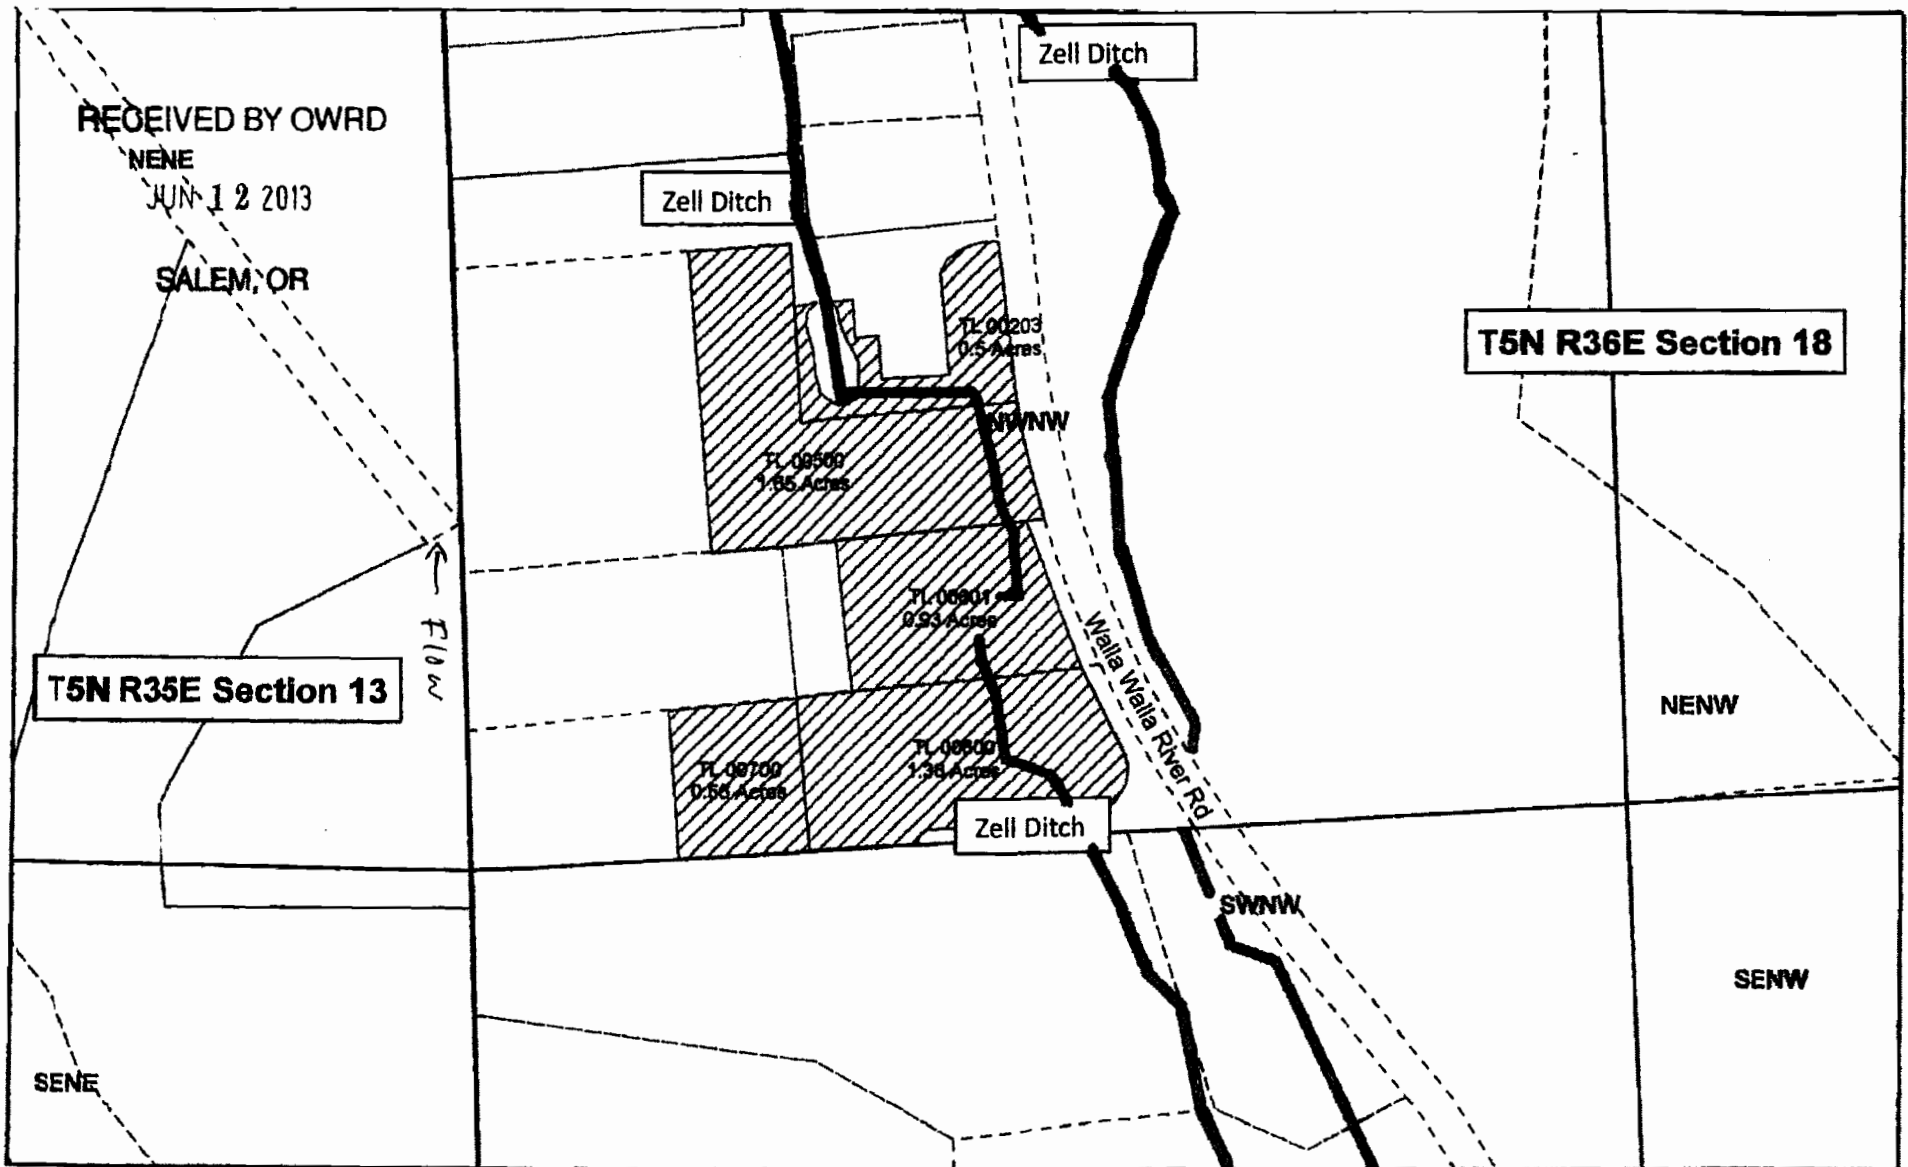

Zell Ditch

Certificate D12704

1 inch = 200 feet

Legend: Zell Ditch Route

This map has been prepared by OWRD personnel.

5N38E_ZellDitchCertificate.mxd 06/28/2013