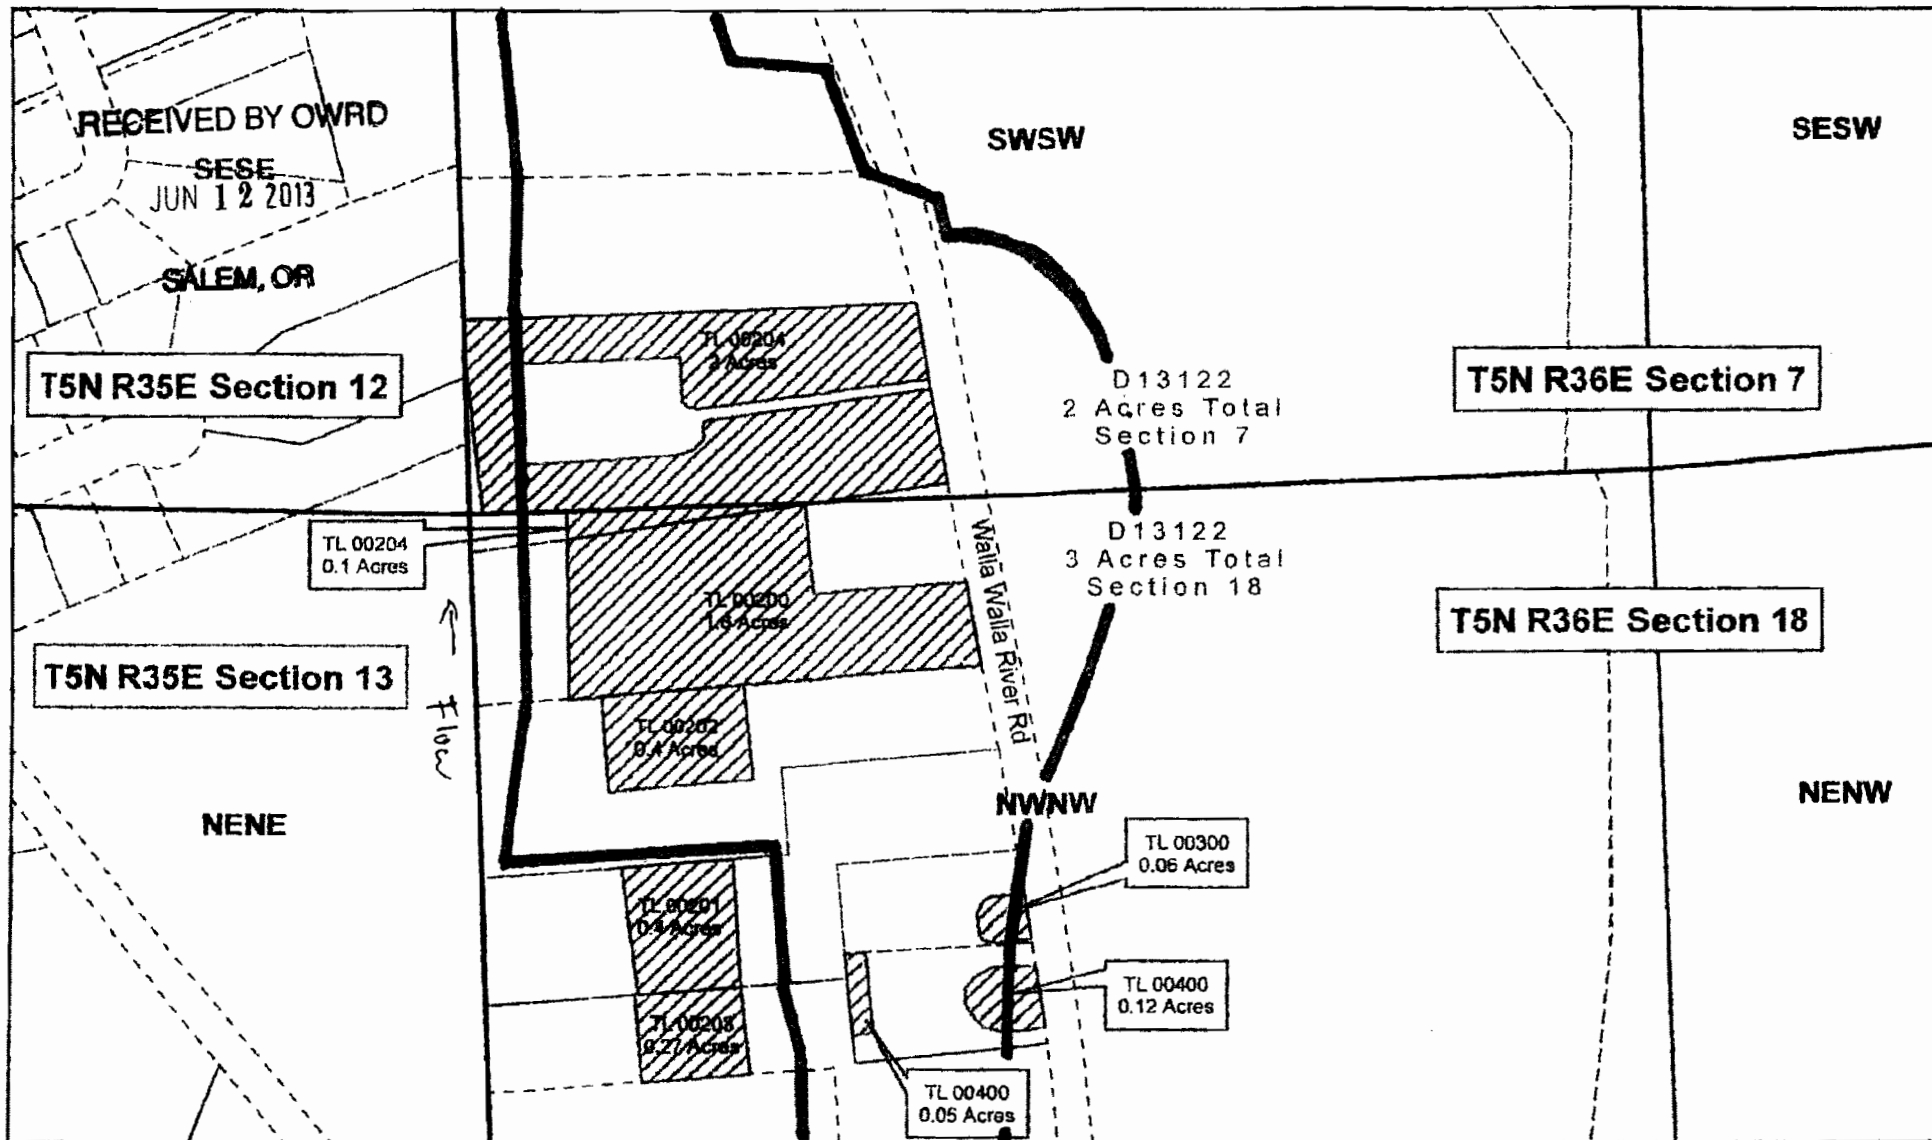

Zell Ditch

Certificate D13122

1 inch = 200 feet

Legend: Zell Ditch Route

This map has been prepared by OWRD personnel.