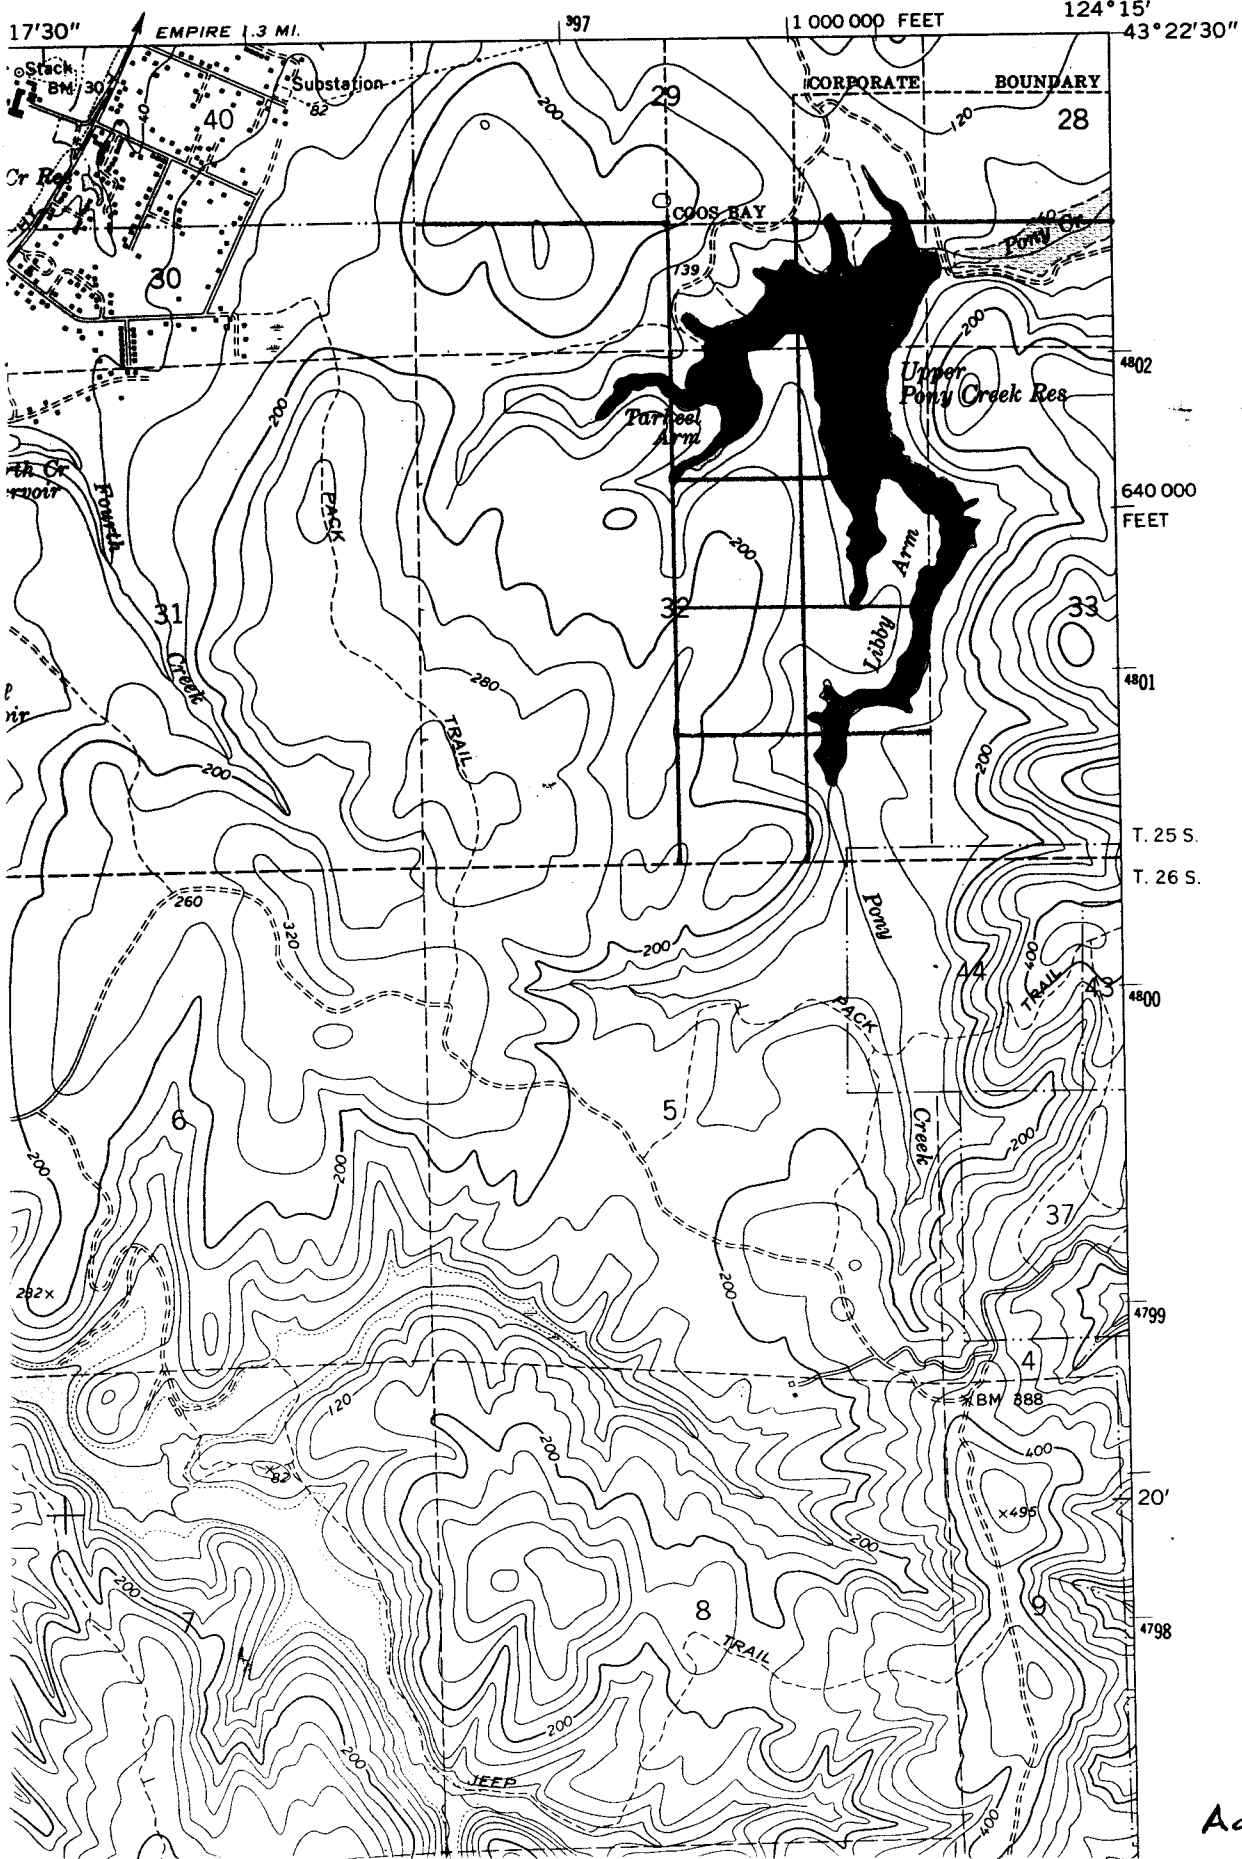

Coos Bay - North Bend  
Water Board  
Service Area

COOS BAY - NORTH BEND  
WATER BOARD

Service Area Map

DATE: 3-92	DRWN BY: cec
SCALE: As Shown	EXHIBIT IV-D-4

R-8518  
R-61527

CHARLESTON QUADRANGLE  
OREGON—COOS CO.  
7.5 MINUTE SERIES (TOPOGRAPHIC)  
SE/4 EMPIRE 15' QUADRANGLE

1170 1/4 IN.  
(NORTH BEND)

Added to Field Form  
5/20/97 SB