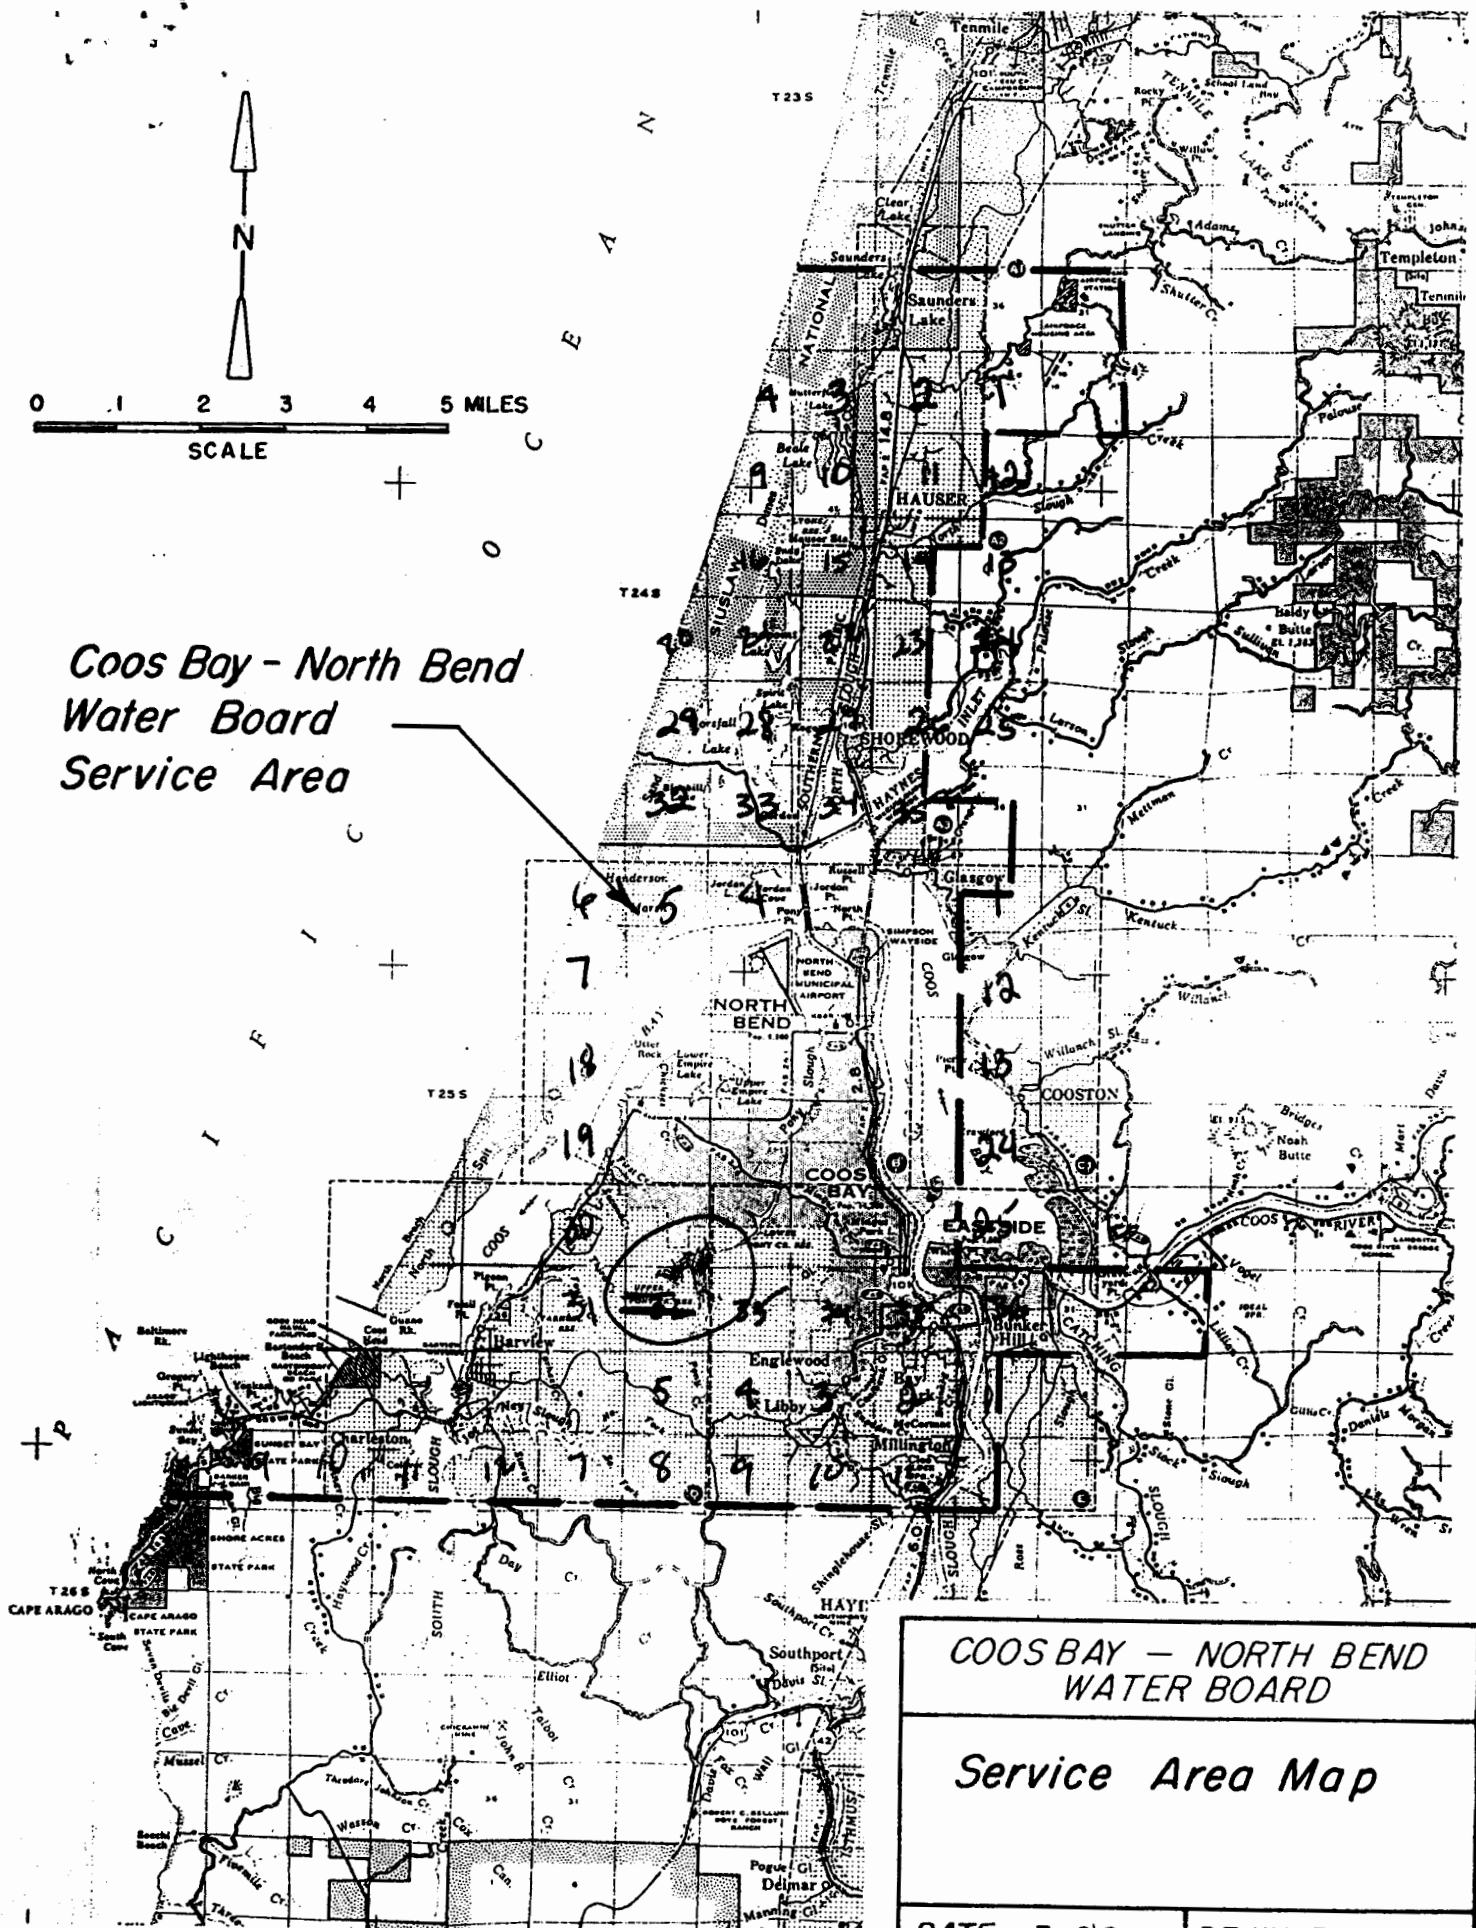

Coos Bay - North Bend  
Water Board  
Service Area

COOS BAY - NORTH BEND  
WATER BOARD

Service Area Map

DATE: 3-92	DRWN BY: cec
SCALE: As Shown	EXHIBIT IV-D-4

R-8518  
R-61527

CHARLESTON QUADRANGLE  
OREGON—COOS CO.  
7.5 MINUTE SERIES (TOPOGRAPHIC)  
SE/4 EMPIRE 15' QUADRANGLE

1170 1/4 IN.  
(NORTH BEND)

Added to Field Form  
5/20/97 SB