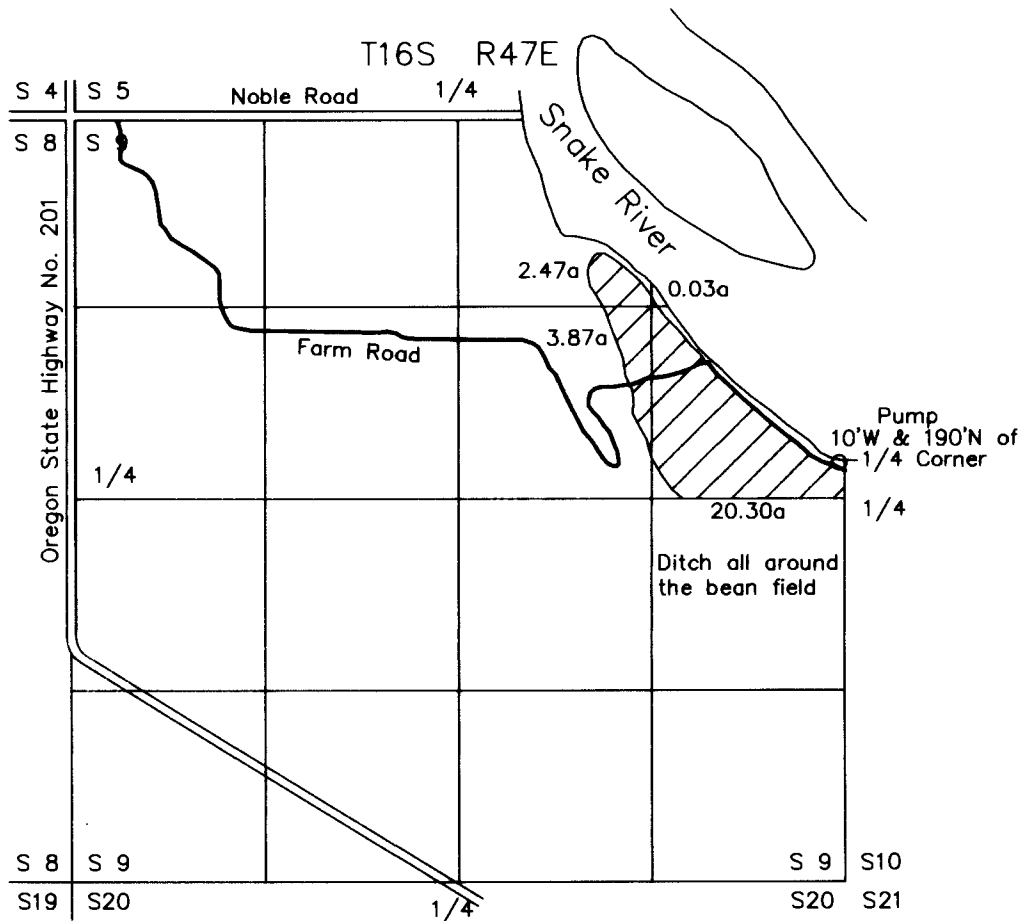

CLAIM OF BENEFICIAL USE

Application No. S70379 – Permit No. S52475

Applicant: Turner Brothers Land & Livestock
375 Noble Road
Ontario, OR 97914

Scale 1" = 1320'

Tax Lot No.: 16S 47 B 4400
County: Malheur
River Basin: Snake

This map is for the purpose of identifying the location of the water right only and has no intent to provide dimensions or location of property ownership lines.