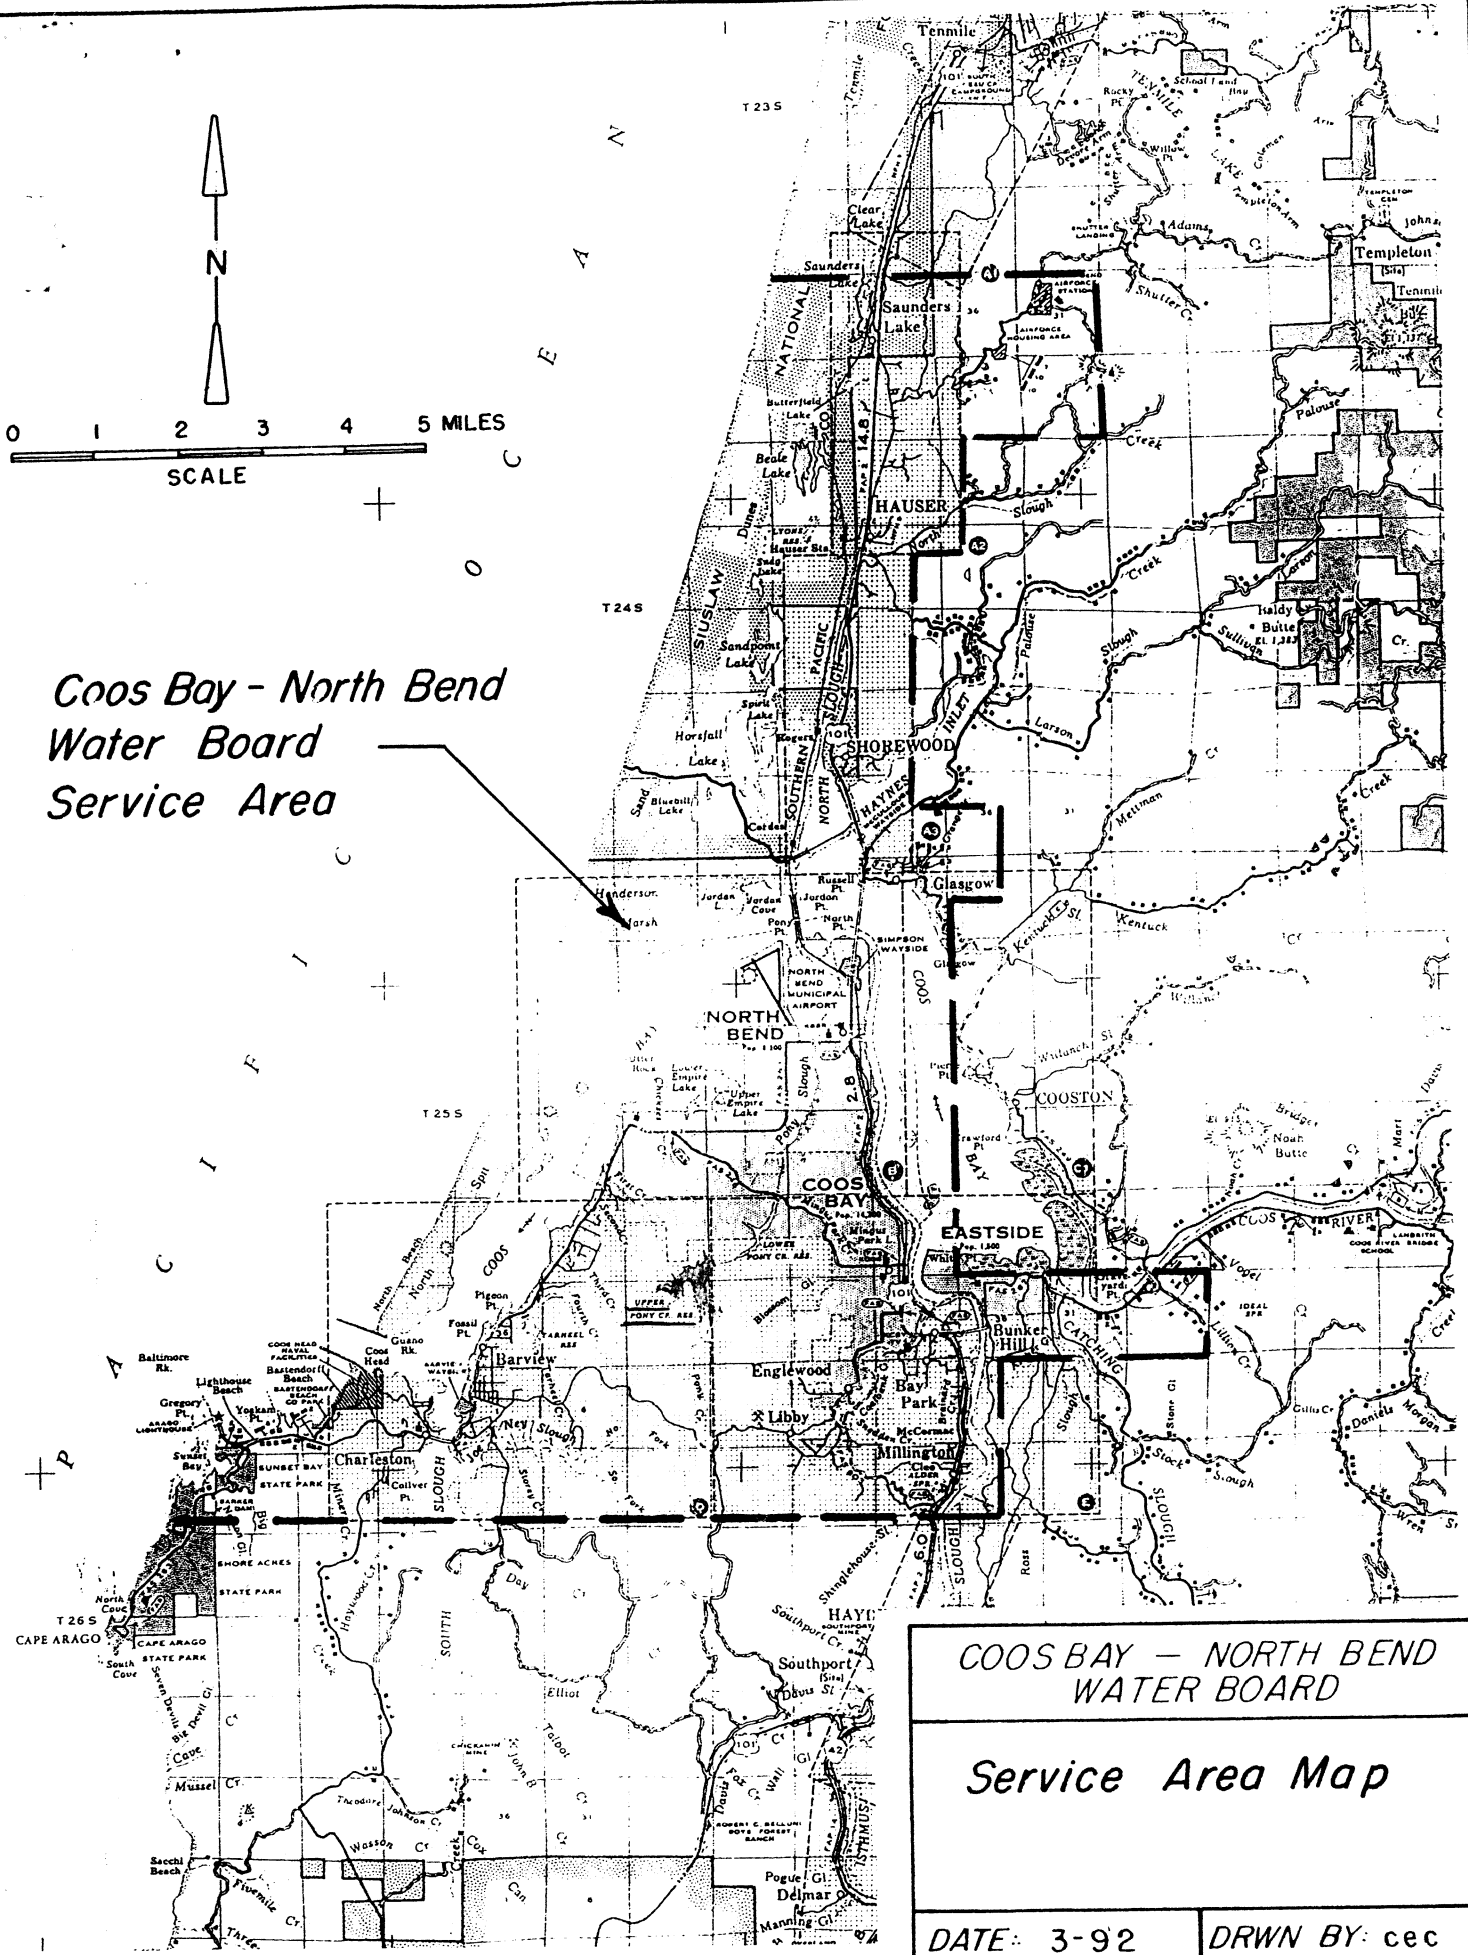

*Coos Bay - North Bend
Water Board
Service Area*

COOS BAY - NORTH BEND WATER BOARD	
<i>Service Area Map</i>	
DATE: 3-92	DRWN BY: cec
SCALE: As Shown	EXHIBIT IV-D-4

11-10-92 DEP. 17-AGT