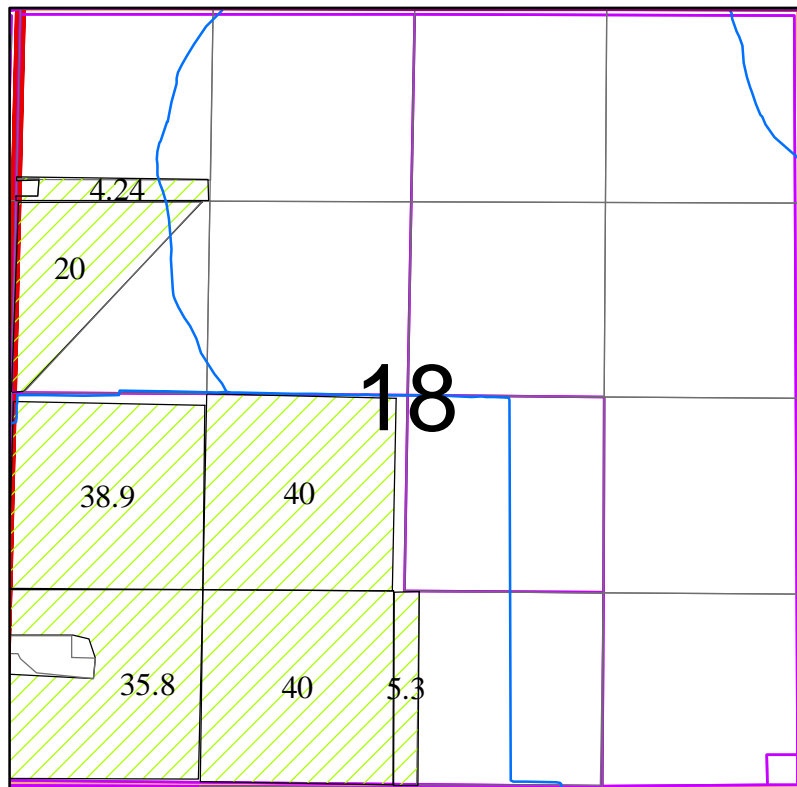

Township 39 South, Range 19 East, W.M.

December 2017

1 inch = 1,320 feet

This map is not intended to provide legal dimensions or locations of property ownership lines

Lakeview Water Users, Inc

Township 39 South, Range 19 East, W.M.

December 2017

1 inch = 1,320 feet

This map is not intended to provide legal dimensions or locations of property ownership lines

Lakeview Water Users, Inc

Township 39 South, Range 19 East, W.M.

December 2017

1 inch = 1,320 feet

This map is not intended to provide legal dimensions or locations of property ownership lines

Lakeview Water Users, Inc

Township 39 South, Range 20 East, W.M.

December 2017

1 inch = 1,320 feet

This map is not intended to provide legal dimensions or locations of property ownership lines

Lakeview Water Users, Inc

Township 39 South, Range 20 East, W.M.

December 2017

1 inch = 1,320 feet

This map is not intended to provide legal dimensions or locations of property ownership lines