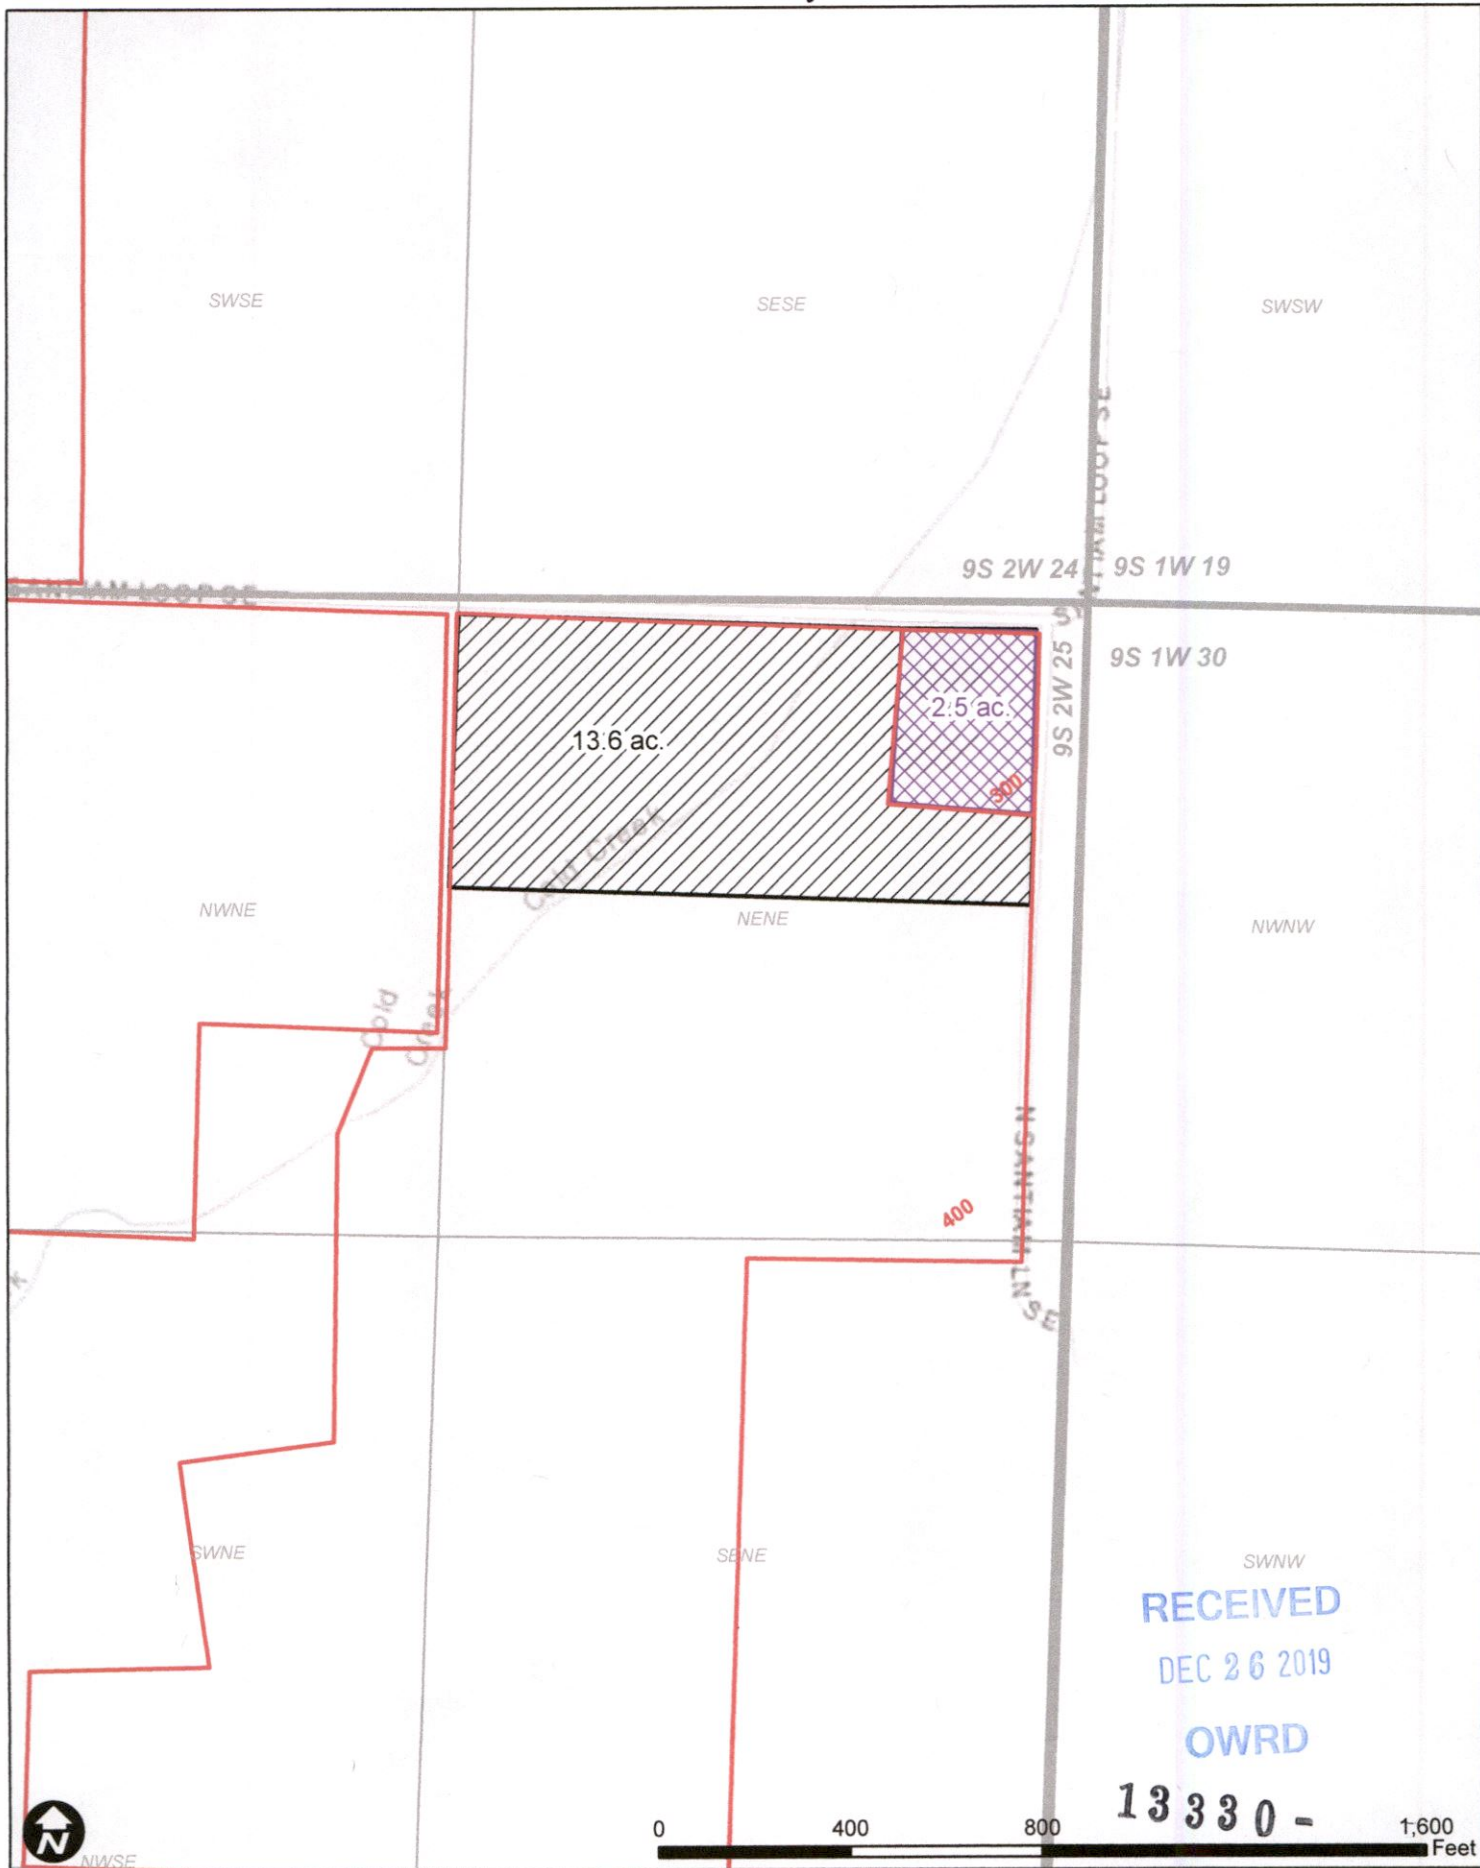

Cert. 27567 IS Partial Cancellation - Finally Back To Me LLC

 Cert. 27567 IS Voluntary Cancellation  Cert. 27567 IS No Change

WILL MCGILL SURVEYING, LLC
| 15333 Pletzer Rd. SE, Turner, OR 97392
| 503-510-3026, willmcgill.surveying@gmail.com