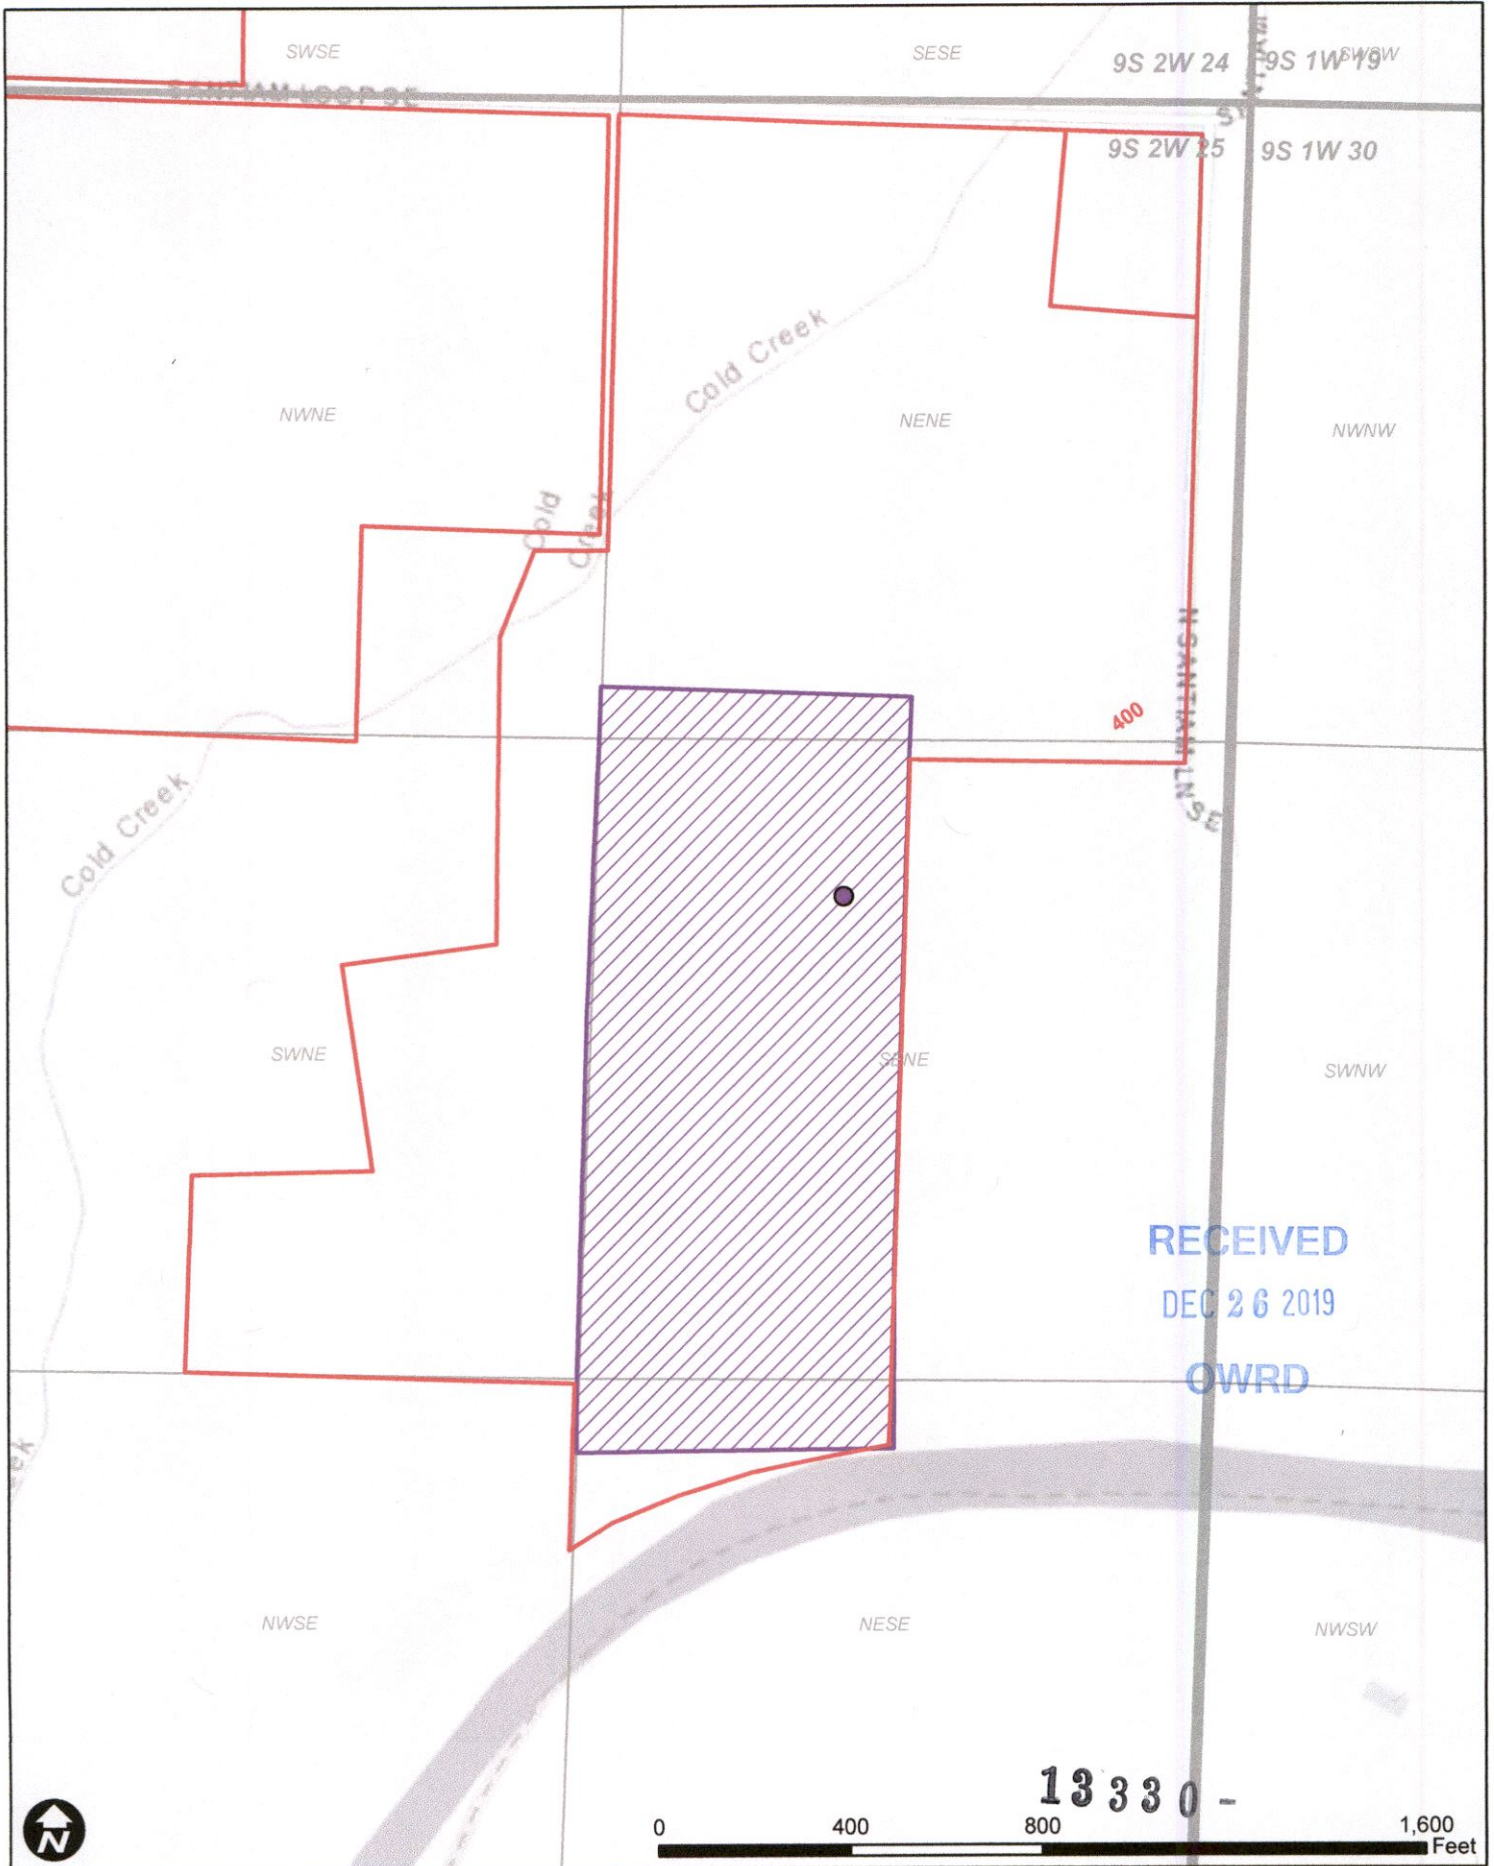

Cert. 20436 IR Diminution - Avellana Farms LLC

 Cert. 20436 IR

**WILL MCGILL SURVEYING, LLC**
| 15333 Pletzer Rd. SE, Turner, OR 97392
| 503-510-3026, willmcgillsurveying@gmail.com