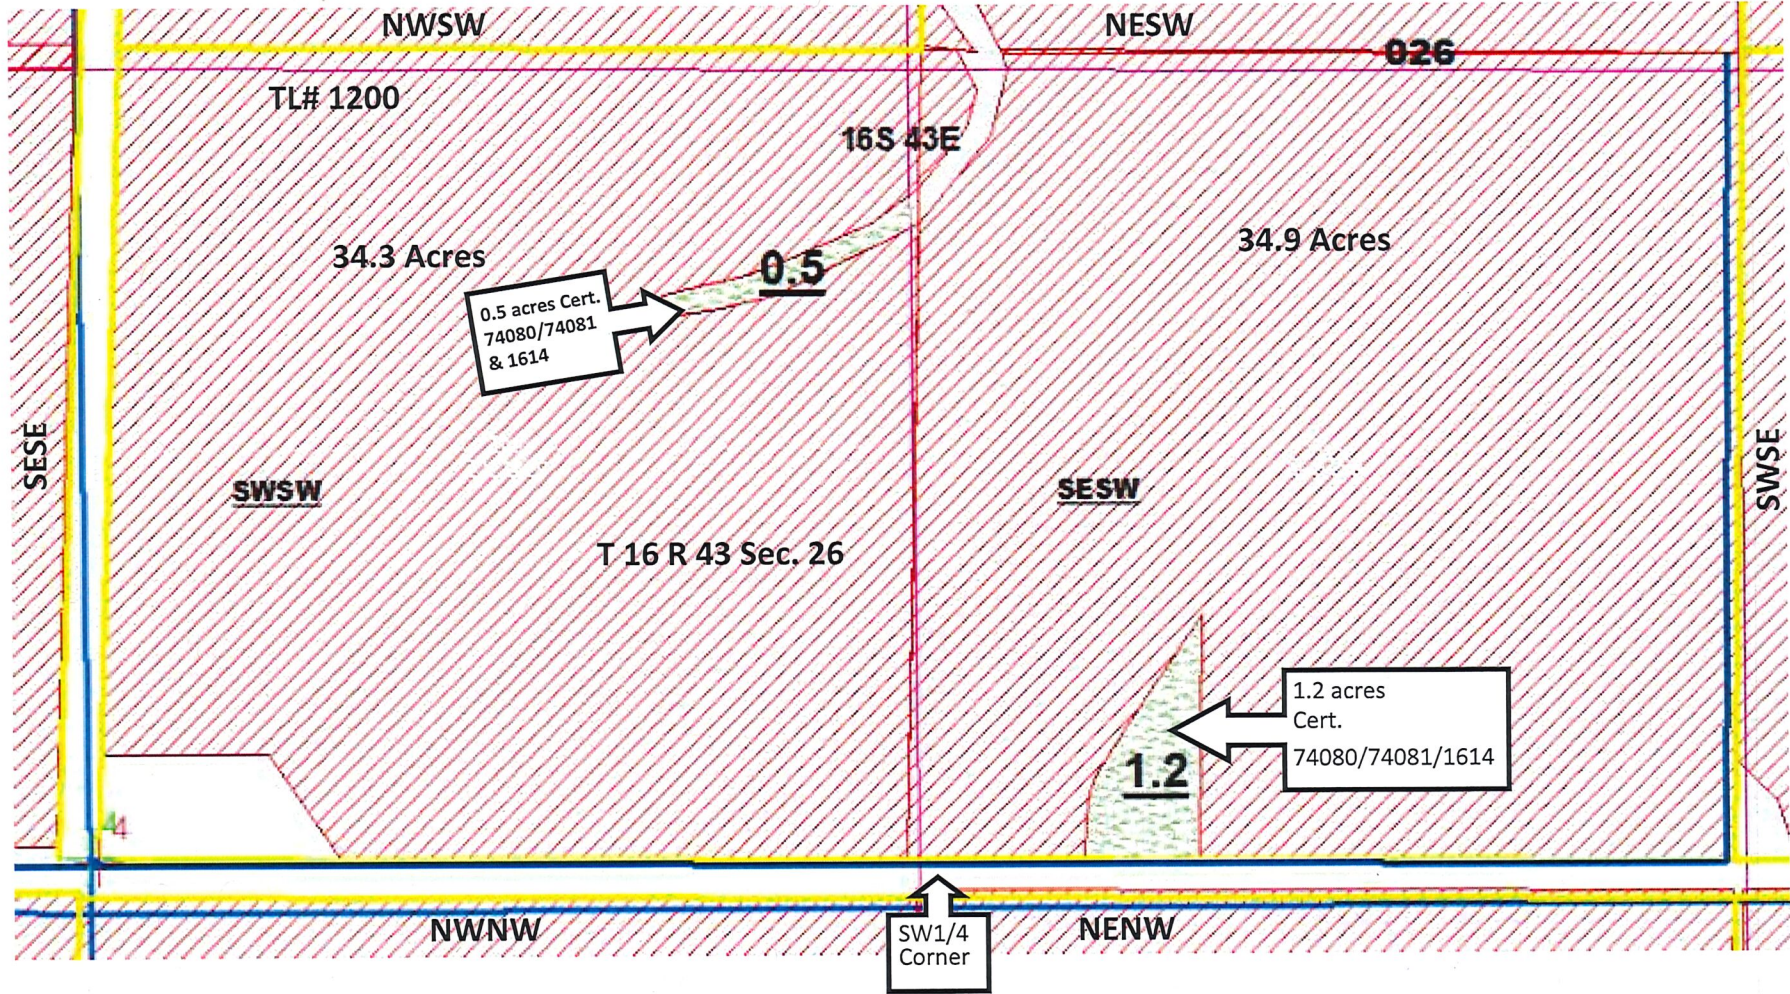

Amended Map received by email
10-26-2020

Vale Oregon Irrigation District
T 16 R 43 Sec 26
Goettsche Joint Family Trust

Received by OWRD

SEP 26 2020

Salem, OR

0.5 acres Cert.
74080/74081
& 1614

1.2 acres
Cert.
74080/74081/1614

Legend	
	GJFT_Remaining_ 82.6 Acres
	GJFT_To_1.7Acres 74080 (IR) 74081 (IS)
	GJFT_To_1.7 Acres 1614 (IS)

Certificate: 74080 IR
74081 (IS)
1614 (IS)

Claim of Beneficial Use Transfer	
Tax Lot #1200	1.7 acres on Cert. 1614
	1.7 acres on Cert. 74080
	74081