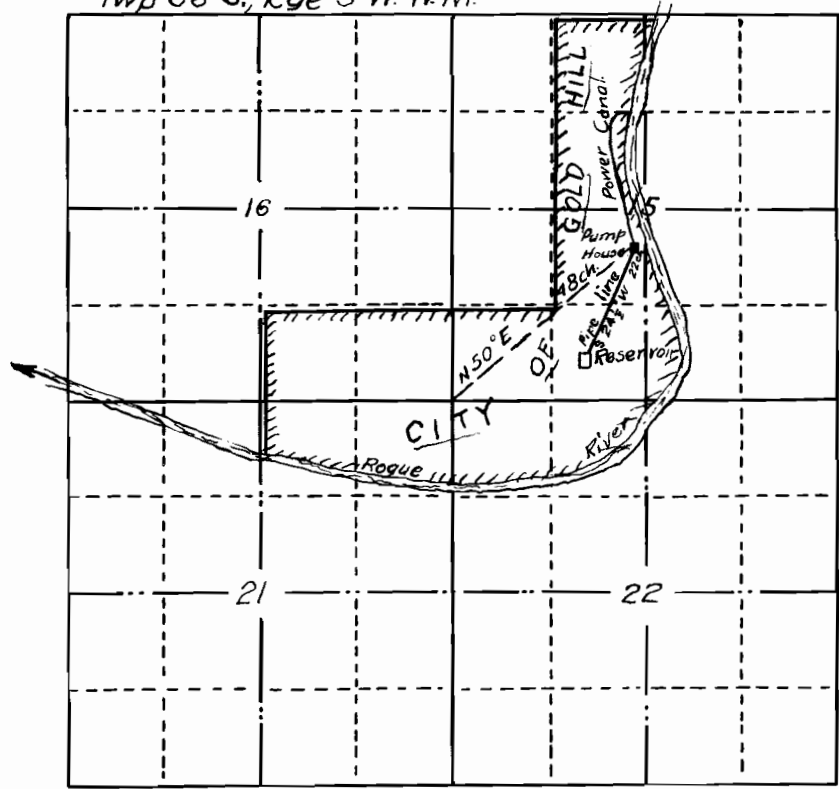

9672  
7325

Twp 36 S., Rge 3 W. W.M.

MAP  
ACCOMPANYING APPLICATION  
OF  
CITY OF GOLD HILL, OREGON

Scale 1" = 40 ch.

July 8, 1924.