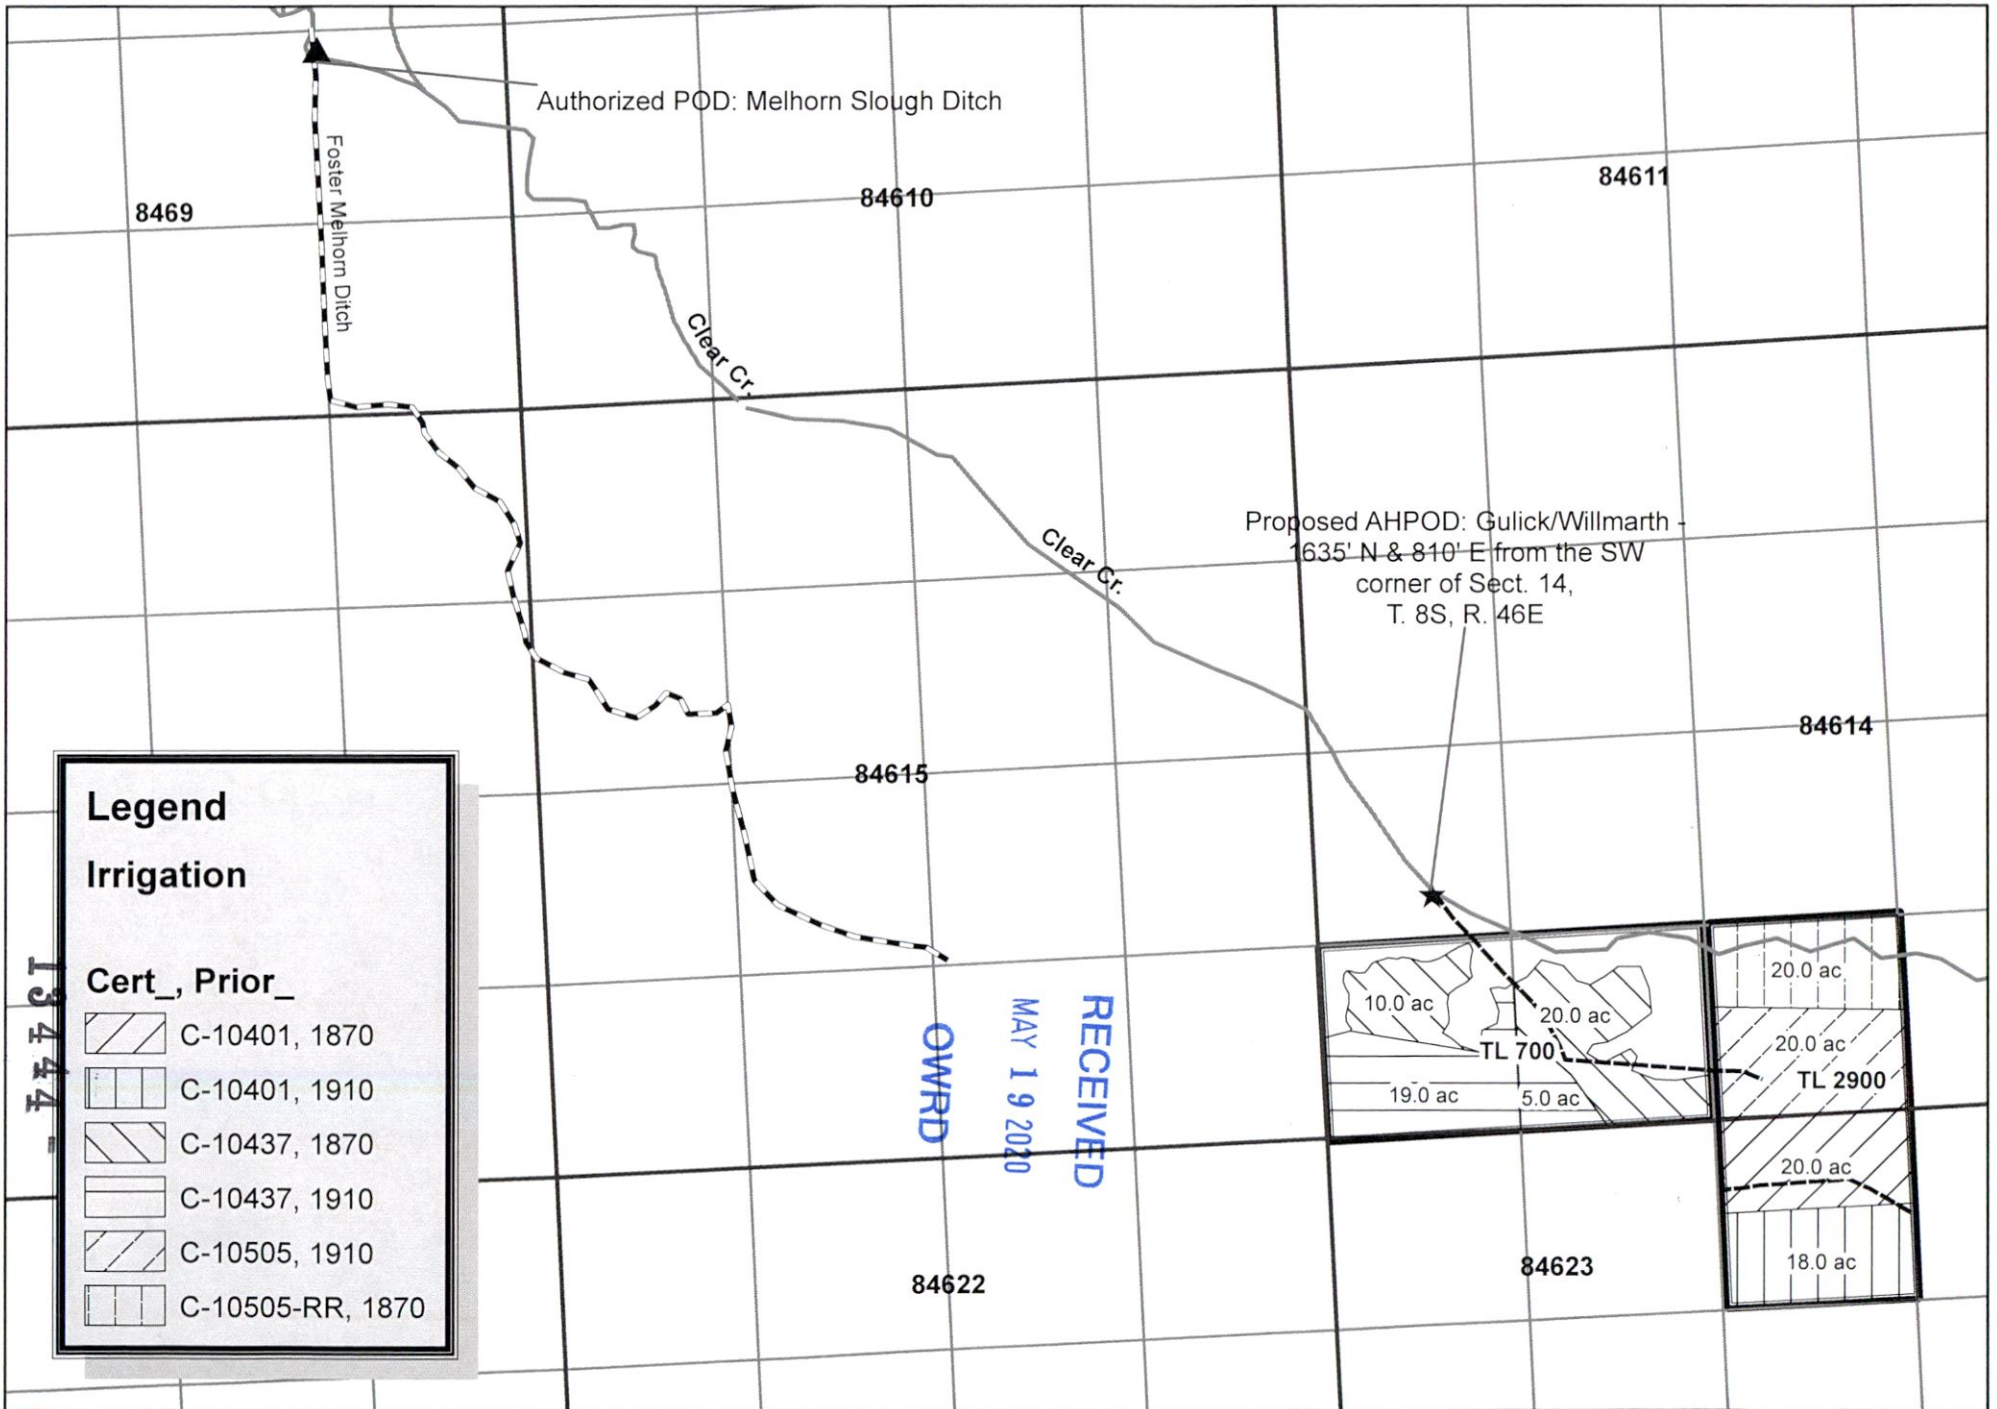

# Map to Accompany an Additional Historic Point of Diversion for Roger Gulick and Cliff and Ester Willmarth

Scale: 1" = 1320'

Gulick/Willmarth

RECEIVER  
MAY 1 10:20 AM  
MAY 1 10:20 AM

Legend

Gulick Rd

Pin Town

1000 ft

Google Earth

134441 -

# Gulick/Willmarth

Legend

RECEIVED  
MAY 19 2020  
OWRD

Gulick Rd

Google Earth

Image USDA Farm Service Agency

1000 ft