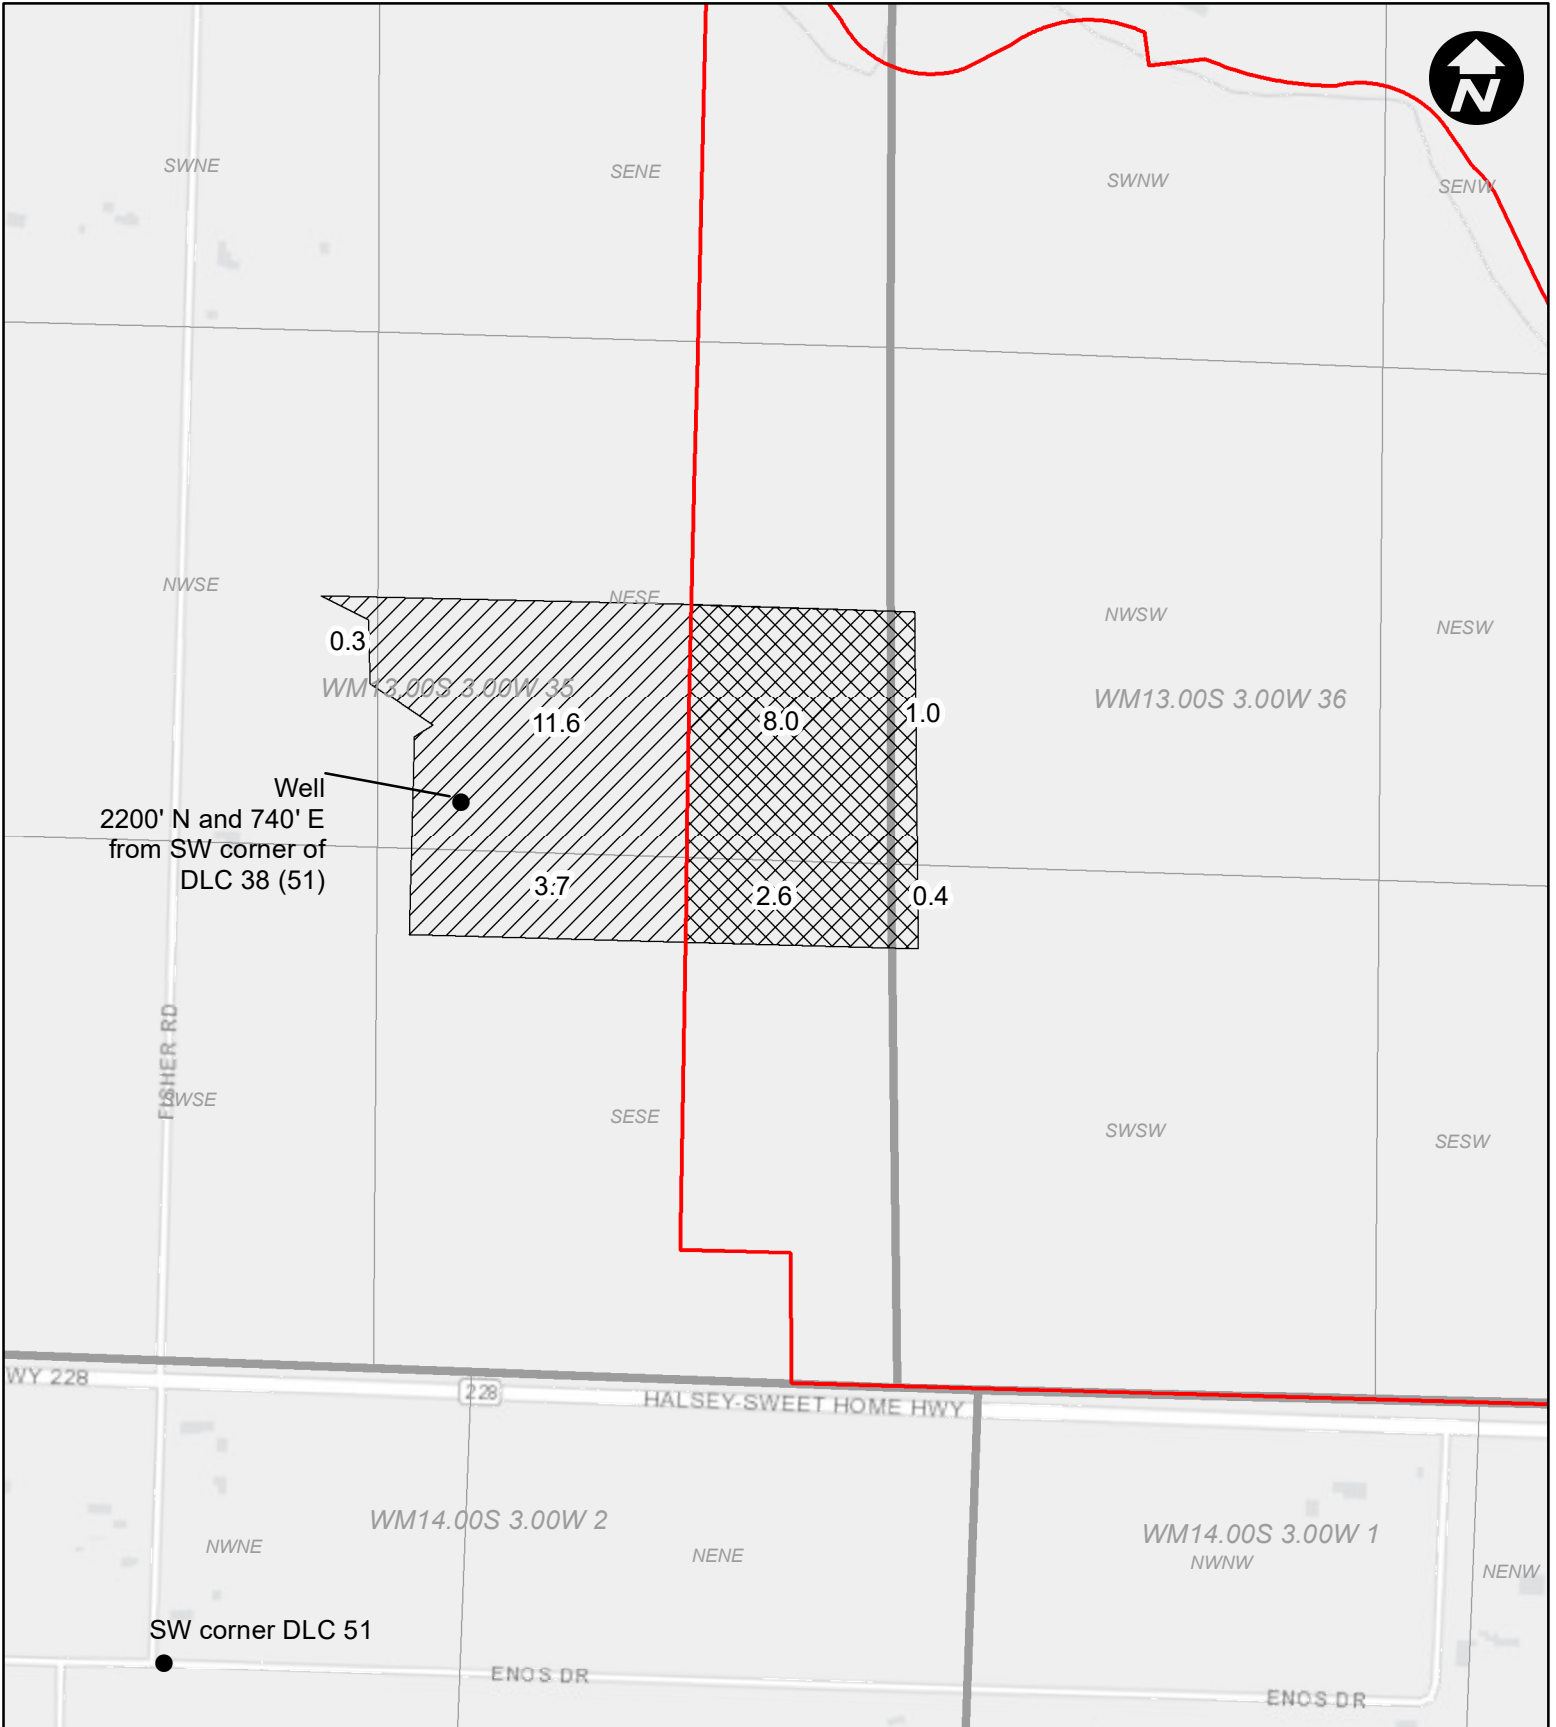

Partial Diminution of Certificate 36655 - L3 Farms, Inc.

Legend

- Taxlot 1400
- Cert. 36655 Diminish
- Cert. 36655 No Change

0 250 500 1,000 Feet