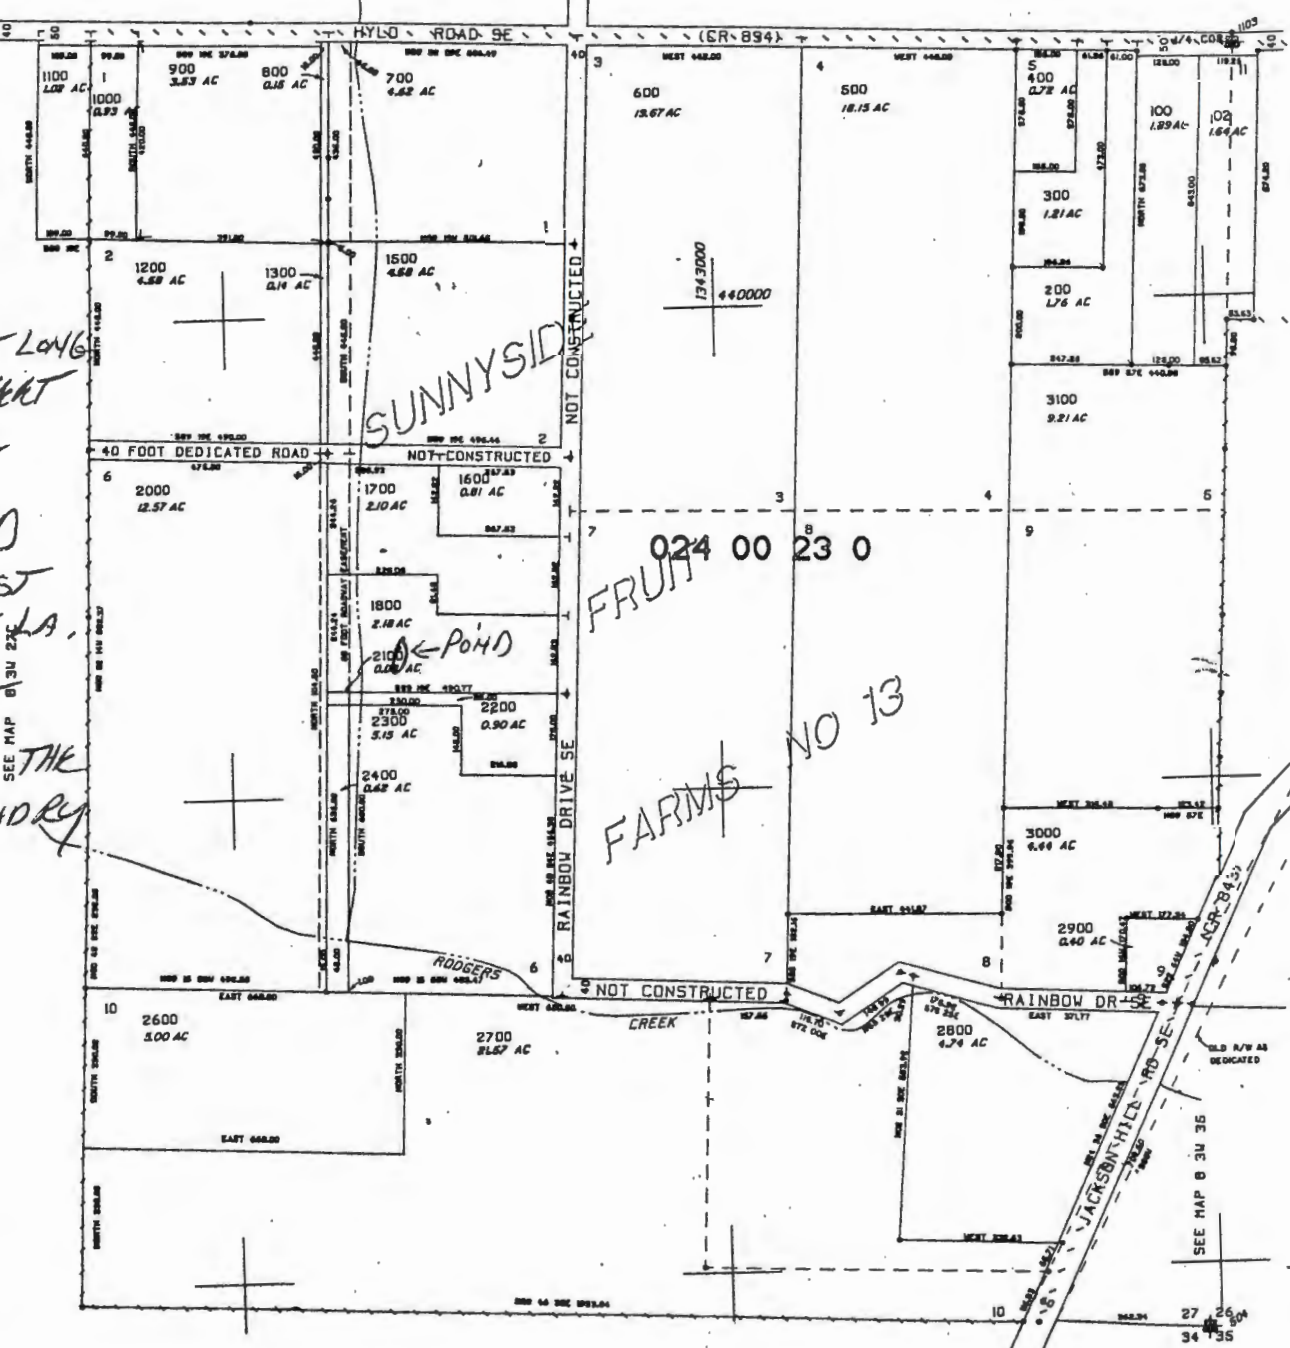

SE1/4 SEC 27 T.8S. R.3W. WM
MARION COUNTY, OREGON

B 3W 27D

SEE MAP B 3W 27A

DELETED TAX LOT
NUMBERS
01900
02500
01400
00101

POND
40 FEET LONG
BY 30 FEET
WIDE

POND LOCATED
60 FEET EAST
OF HICKART LA.
AND 40 FEET
NORTH OF THE
SOUTH BOUNDARY

SUNNYSIDE

FRUIT
FARMS NO 13

1"=200'
28-OCT-81

Permit No. R12161
Application No. E-81586

OCT 03 1996

WARRANTY DEPT.
SALEM OREGON

RECORDED

SEE MAP B 3W 35