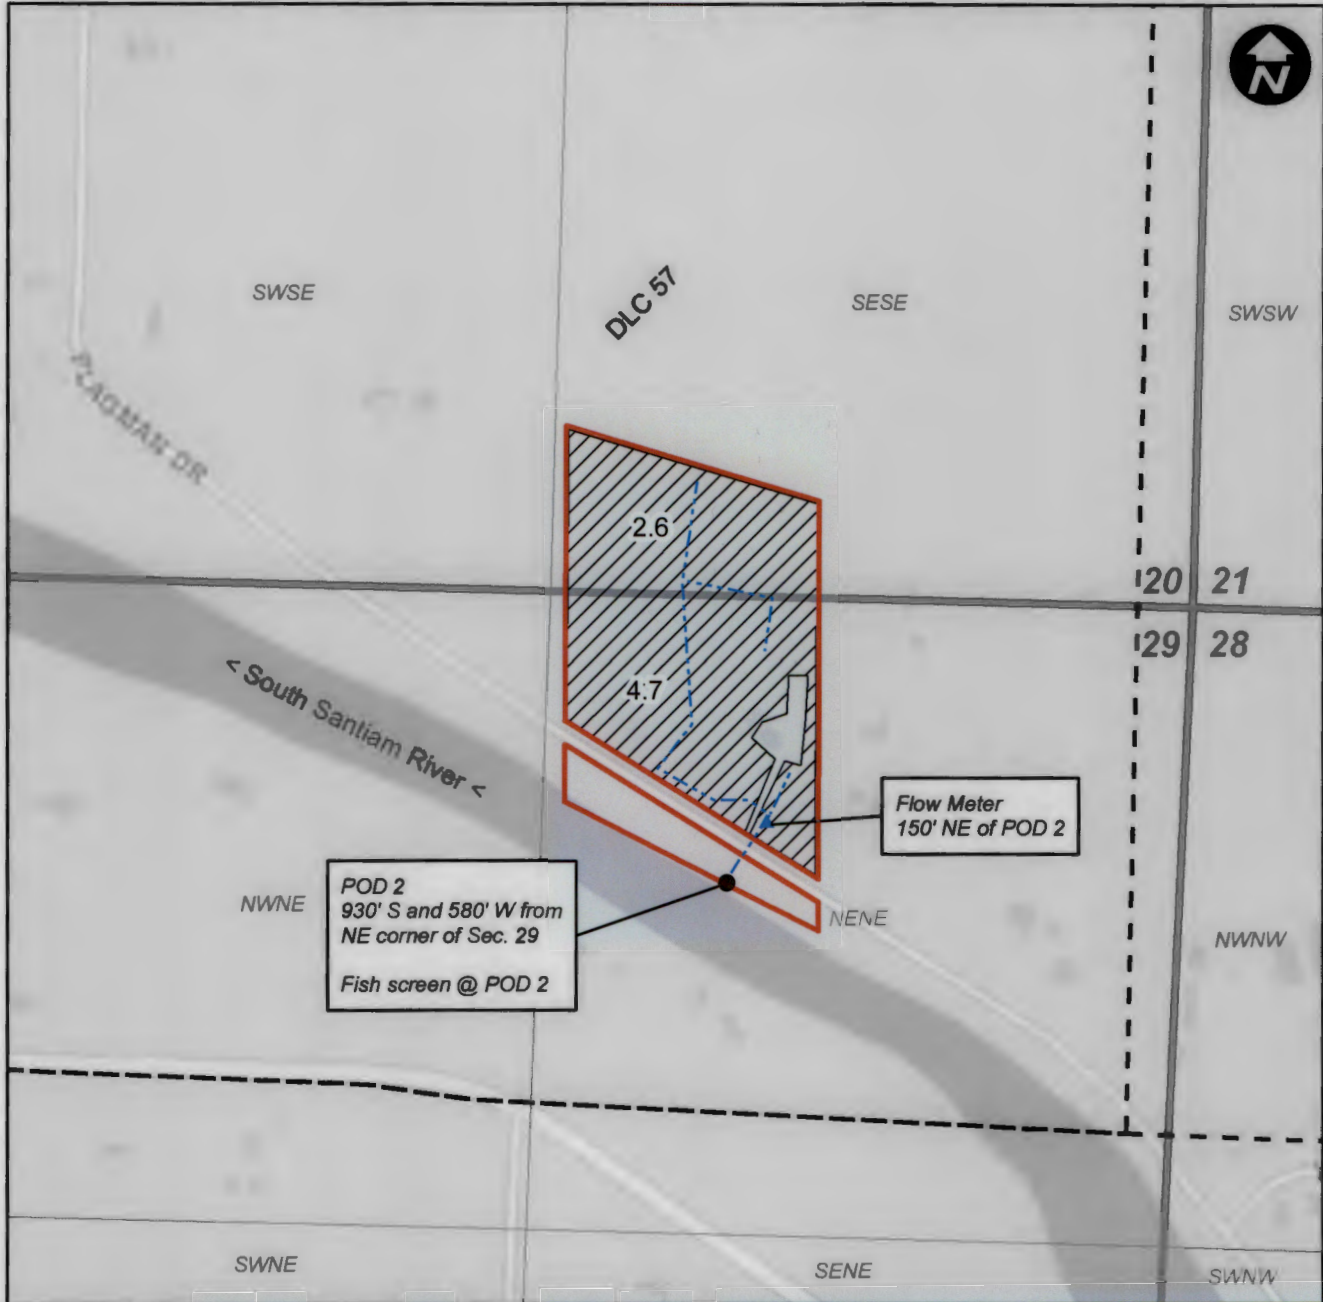

# Claim of Beneficial Use New POD - Transfer T-13301 Pond, Eric M. & Laura R.

RECEIVED

APR 11 2022

OWRD

Township 12S, Range 1W, W.M.

This map is not intended to provide legal dimensions or locations of property ownership lines.

### Legend

- T-13301 POU
- Mainline
- Taxlot 107
- DLC