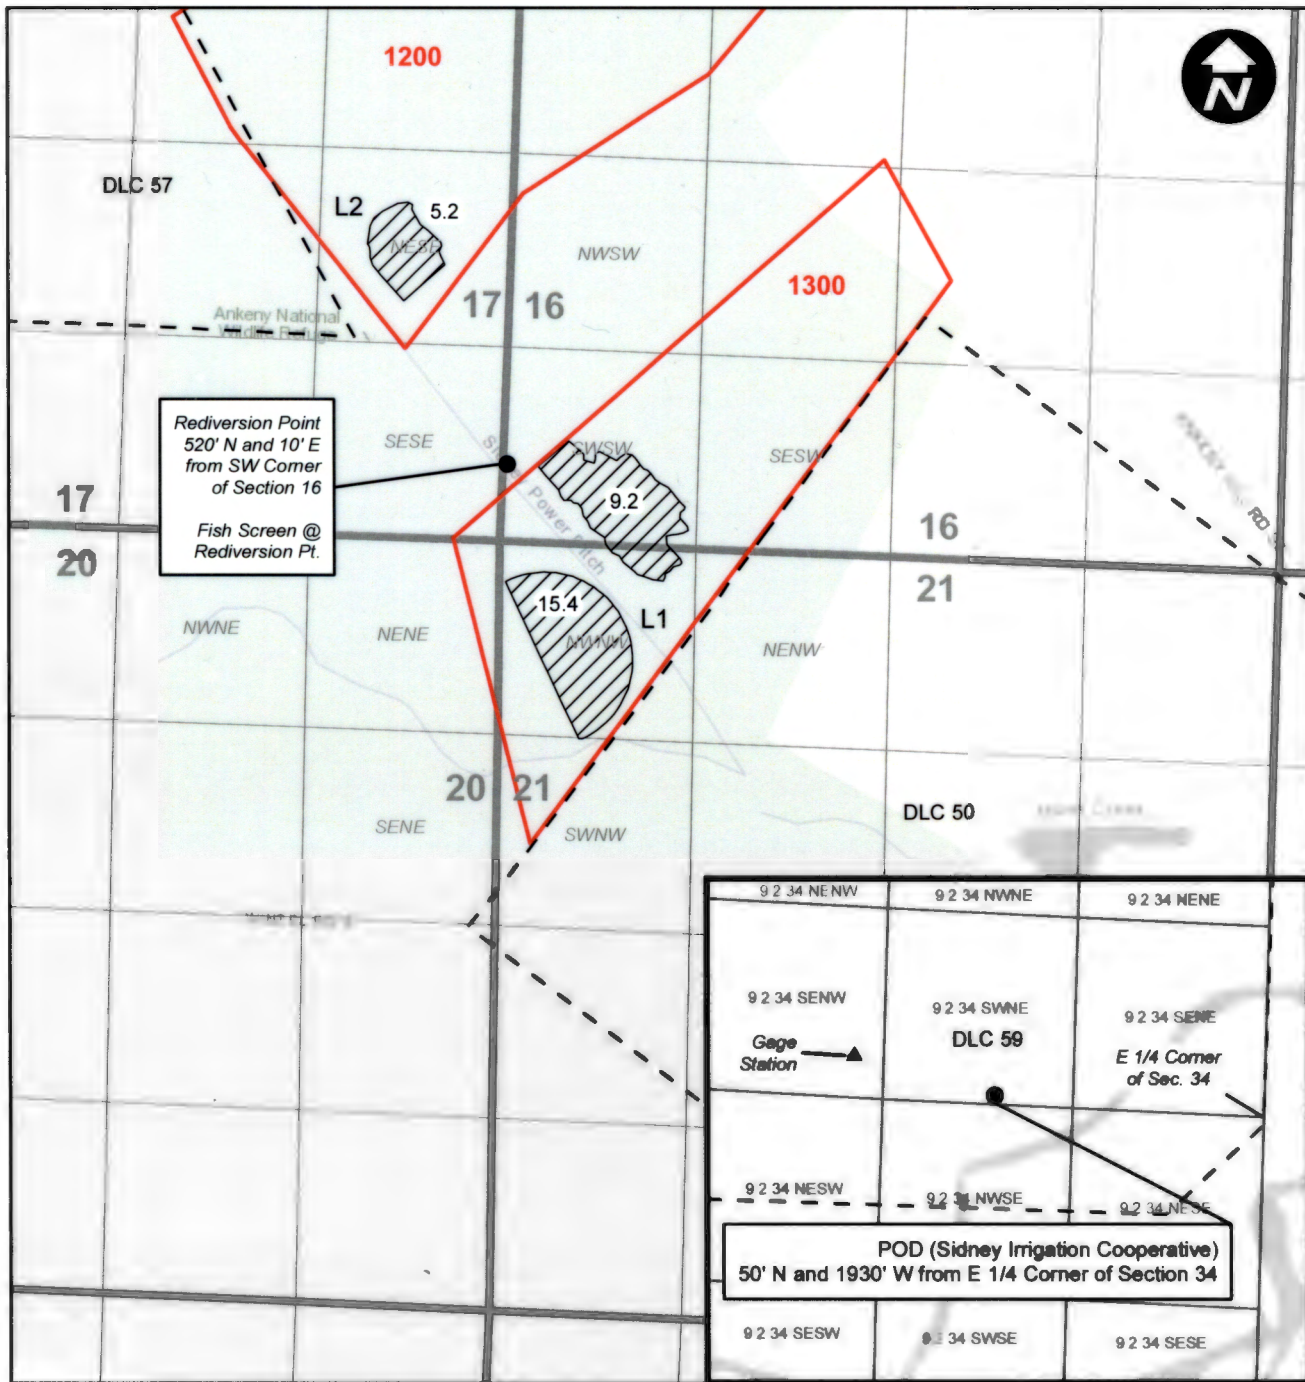

Claim of Beneficial Use

Sidney Irrigation Cooperative / US Fish and Wildlife Service

Transfer T-11545

Township 9S, Range 3W, W.M.

This map is not intended to provide legal dimensions or locations of property ownership lines.

EXPIRES: 12-31-2022

Legend

-  Place of Use
-  Tax Lot
-  DLC