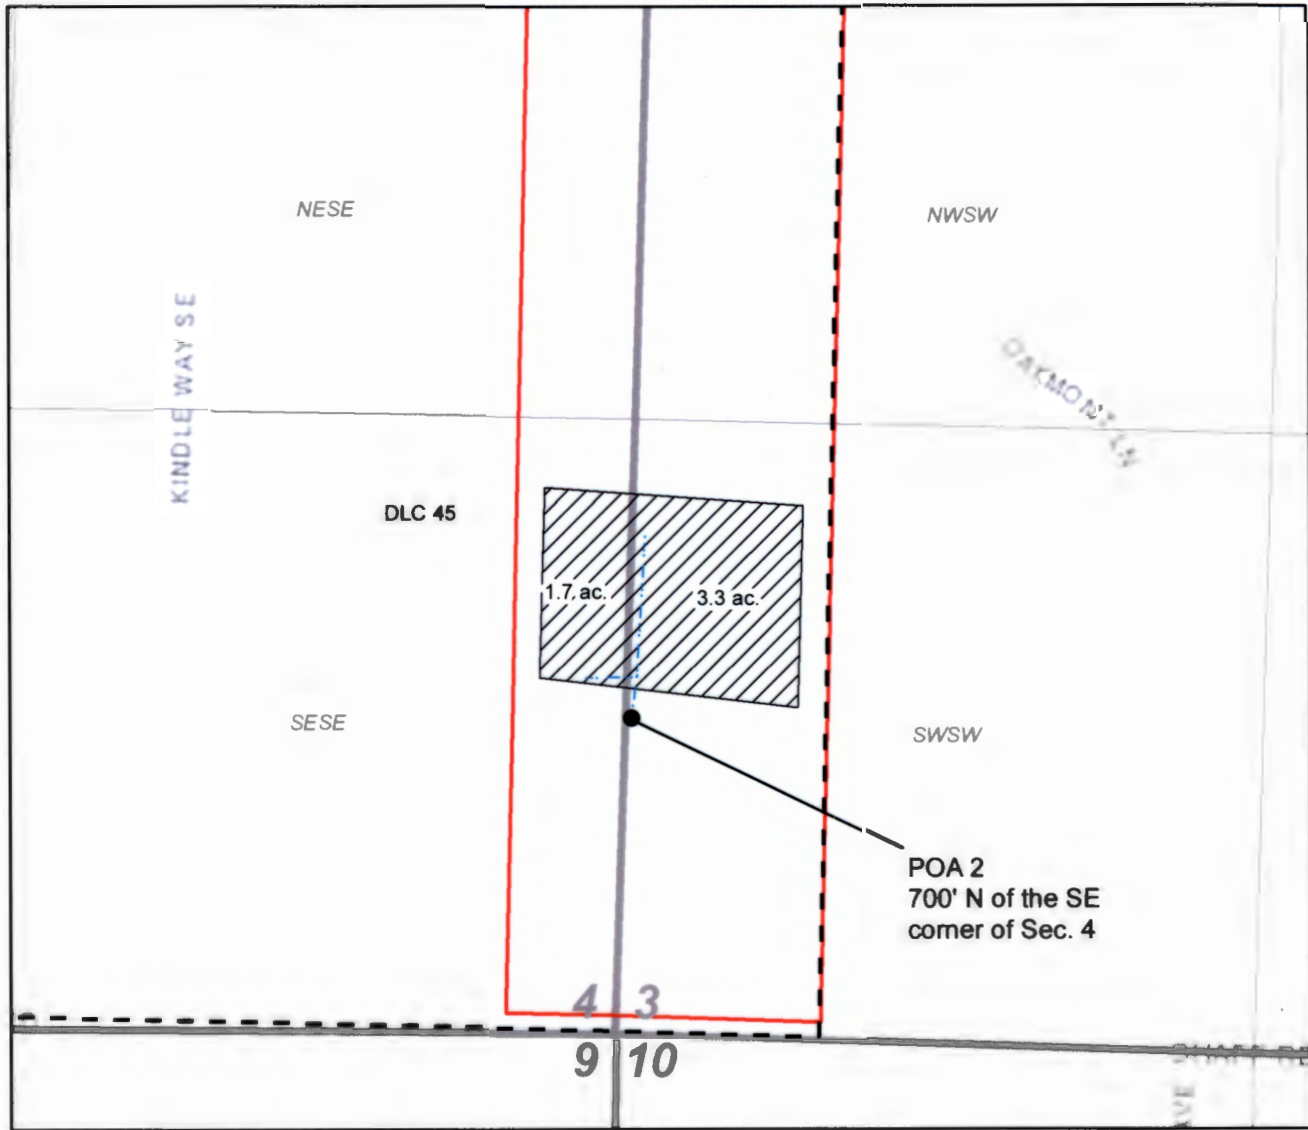

T-8316, North Santiam School District 29J Claim of Beneficial Use

Township 9S, Range 1W, W.M.

This map is not intended to provide legal dimensions or locations of property ownership lines.

1 inch = 400 feet

Legend

- Developed POU
- Buried Mainline
- Taxlot 100
- DLC

EXPIRES: 12-31-2022