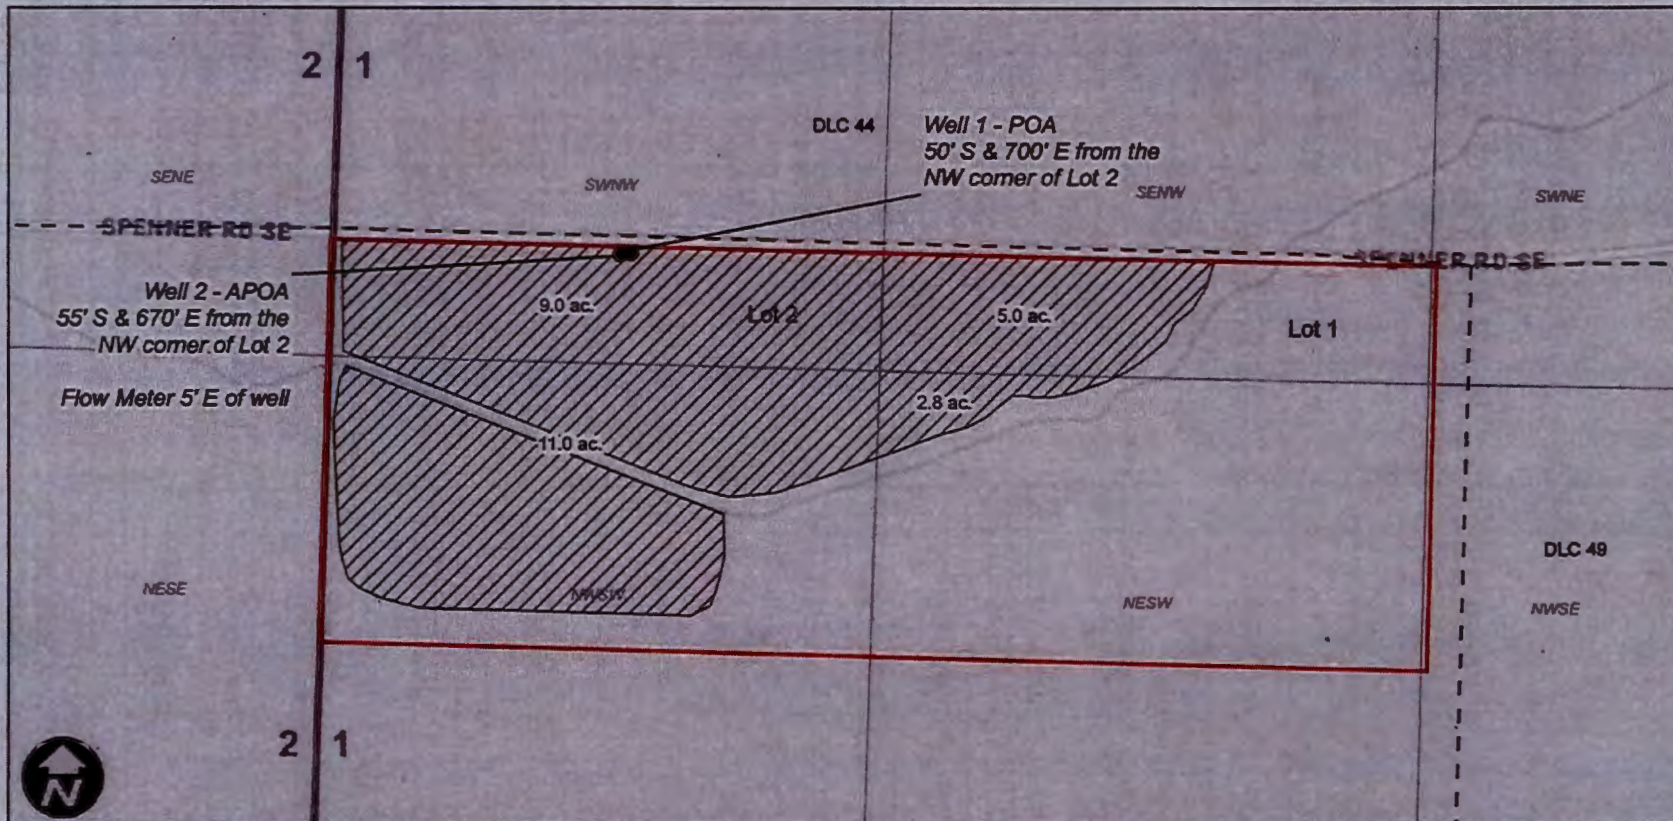

Claim of Beneficial Use - Etzel Transfer T-13120

Township 9S, Range 1W, W.M.

This map is not intended to provide legal dimensions or locations of property ownership lines.

Legend

- T-13120 POU
- Taxlot 400
- DLC