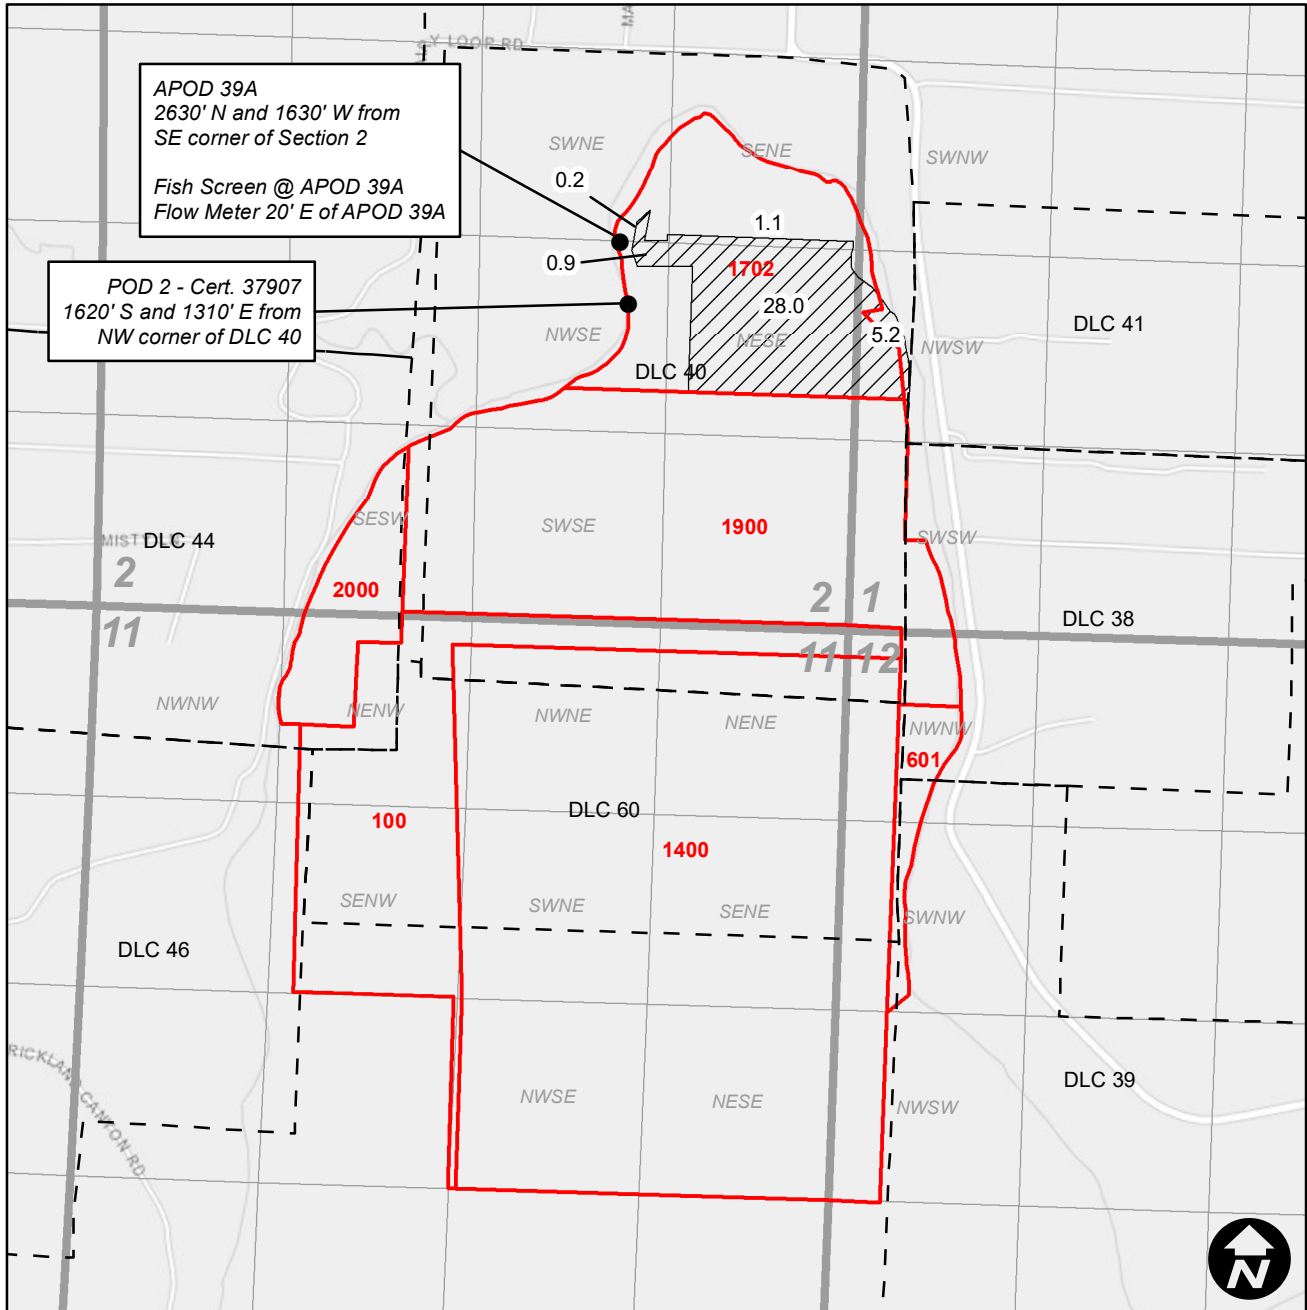

# Looking Glass Organic Farms, LLC Claim of Beneficial Use (Cert. 37907 CN) Transfer T-13405

Township 28S, Range 7W, W.M.

This map is not intended to provide legal dimensions or locations of property ownership lines.

## Legend

IR POU Tax Lot DLC

EXPIRES: