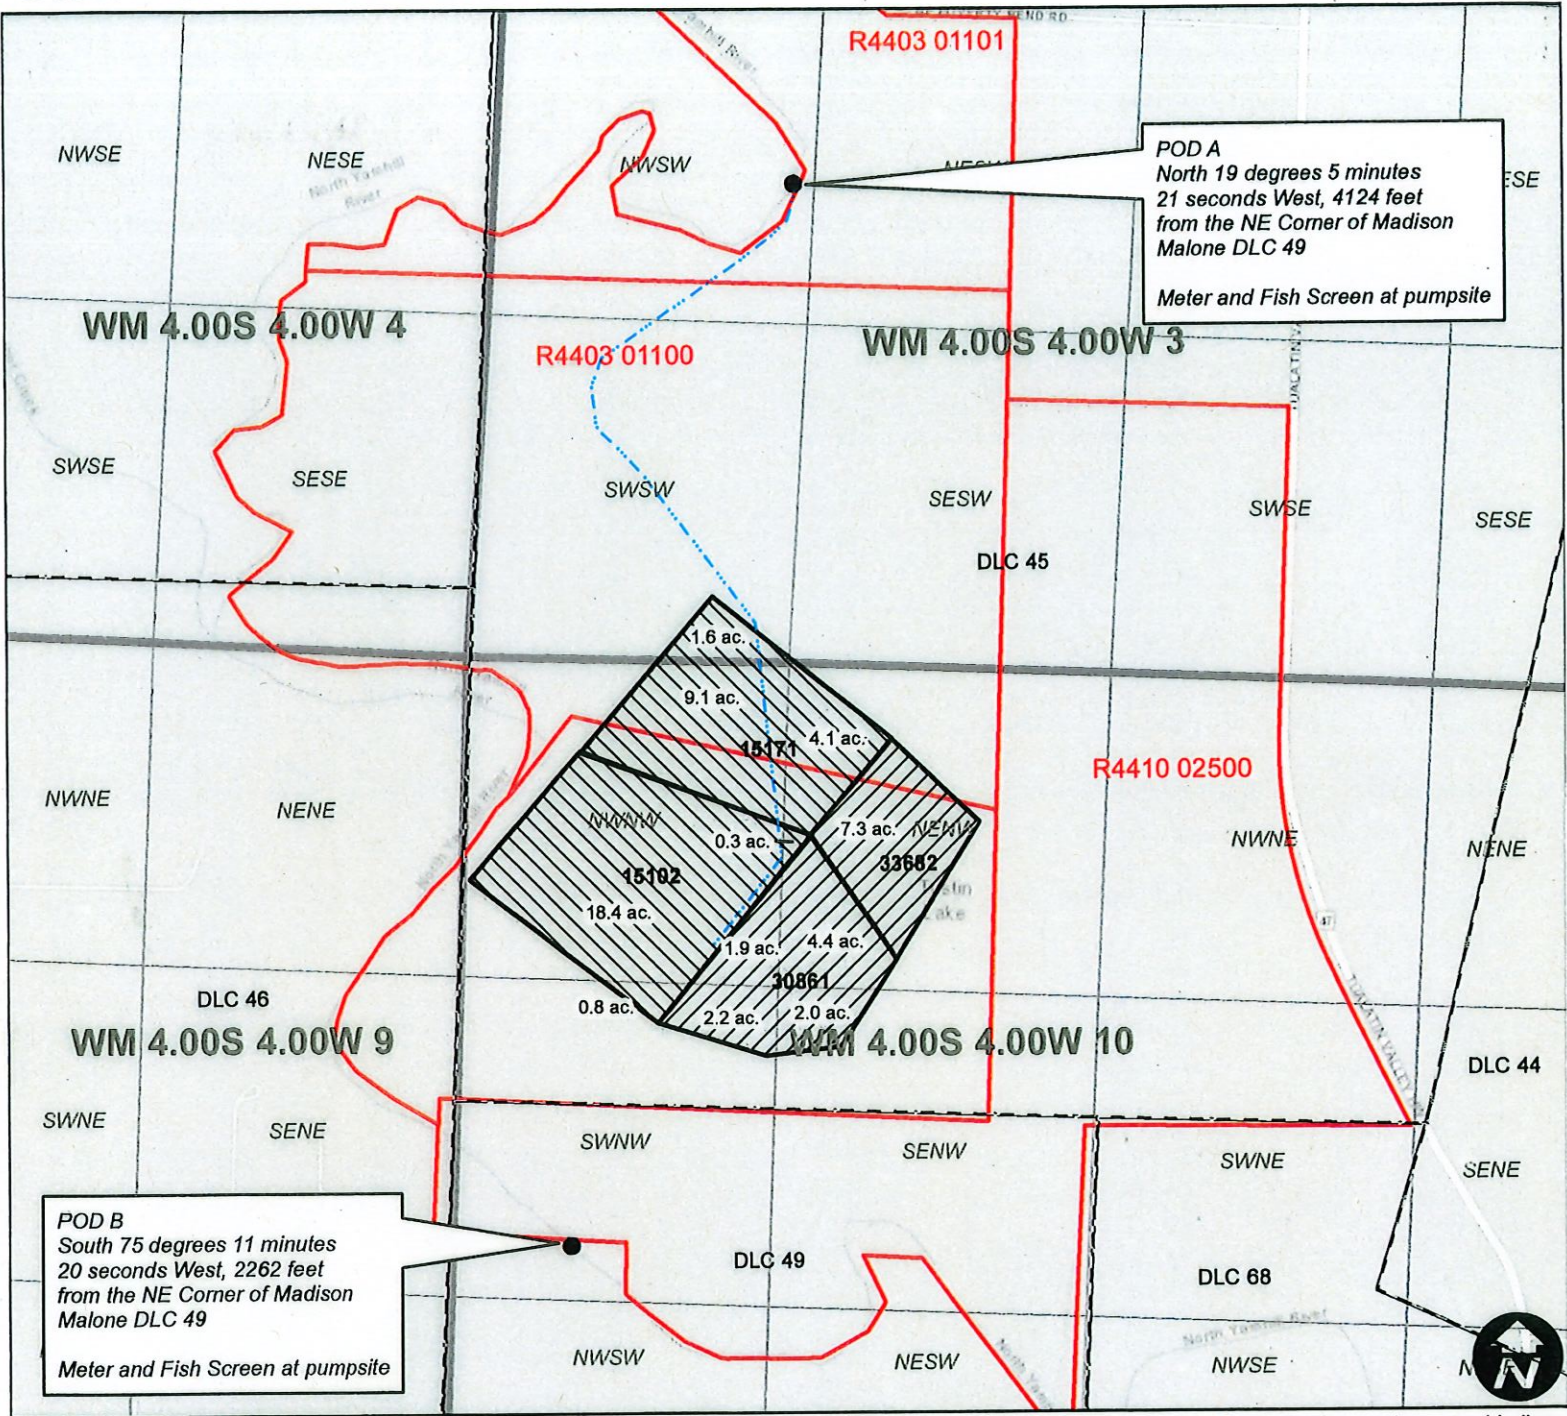

Transfer Application T-10225

Claim of Beneficial Use - Aebi

RECEIVED
MAY 08 2020
OWRD

0 400 800 1,600 Feet

This map is not intended to provide legal dimensions or locations of property ownership lines.

Legend

- POU from POD A
- Tax Lots
- POU from POD B
- DLC
- Buried Mainline

EXPIRES: 12/31/2020