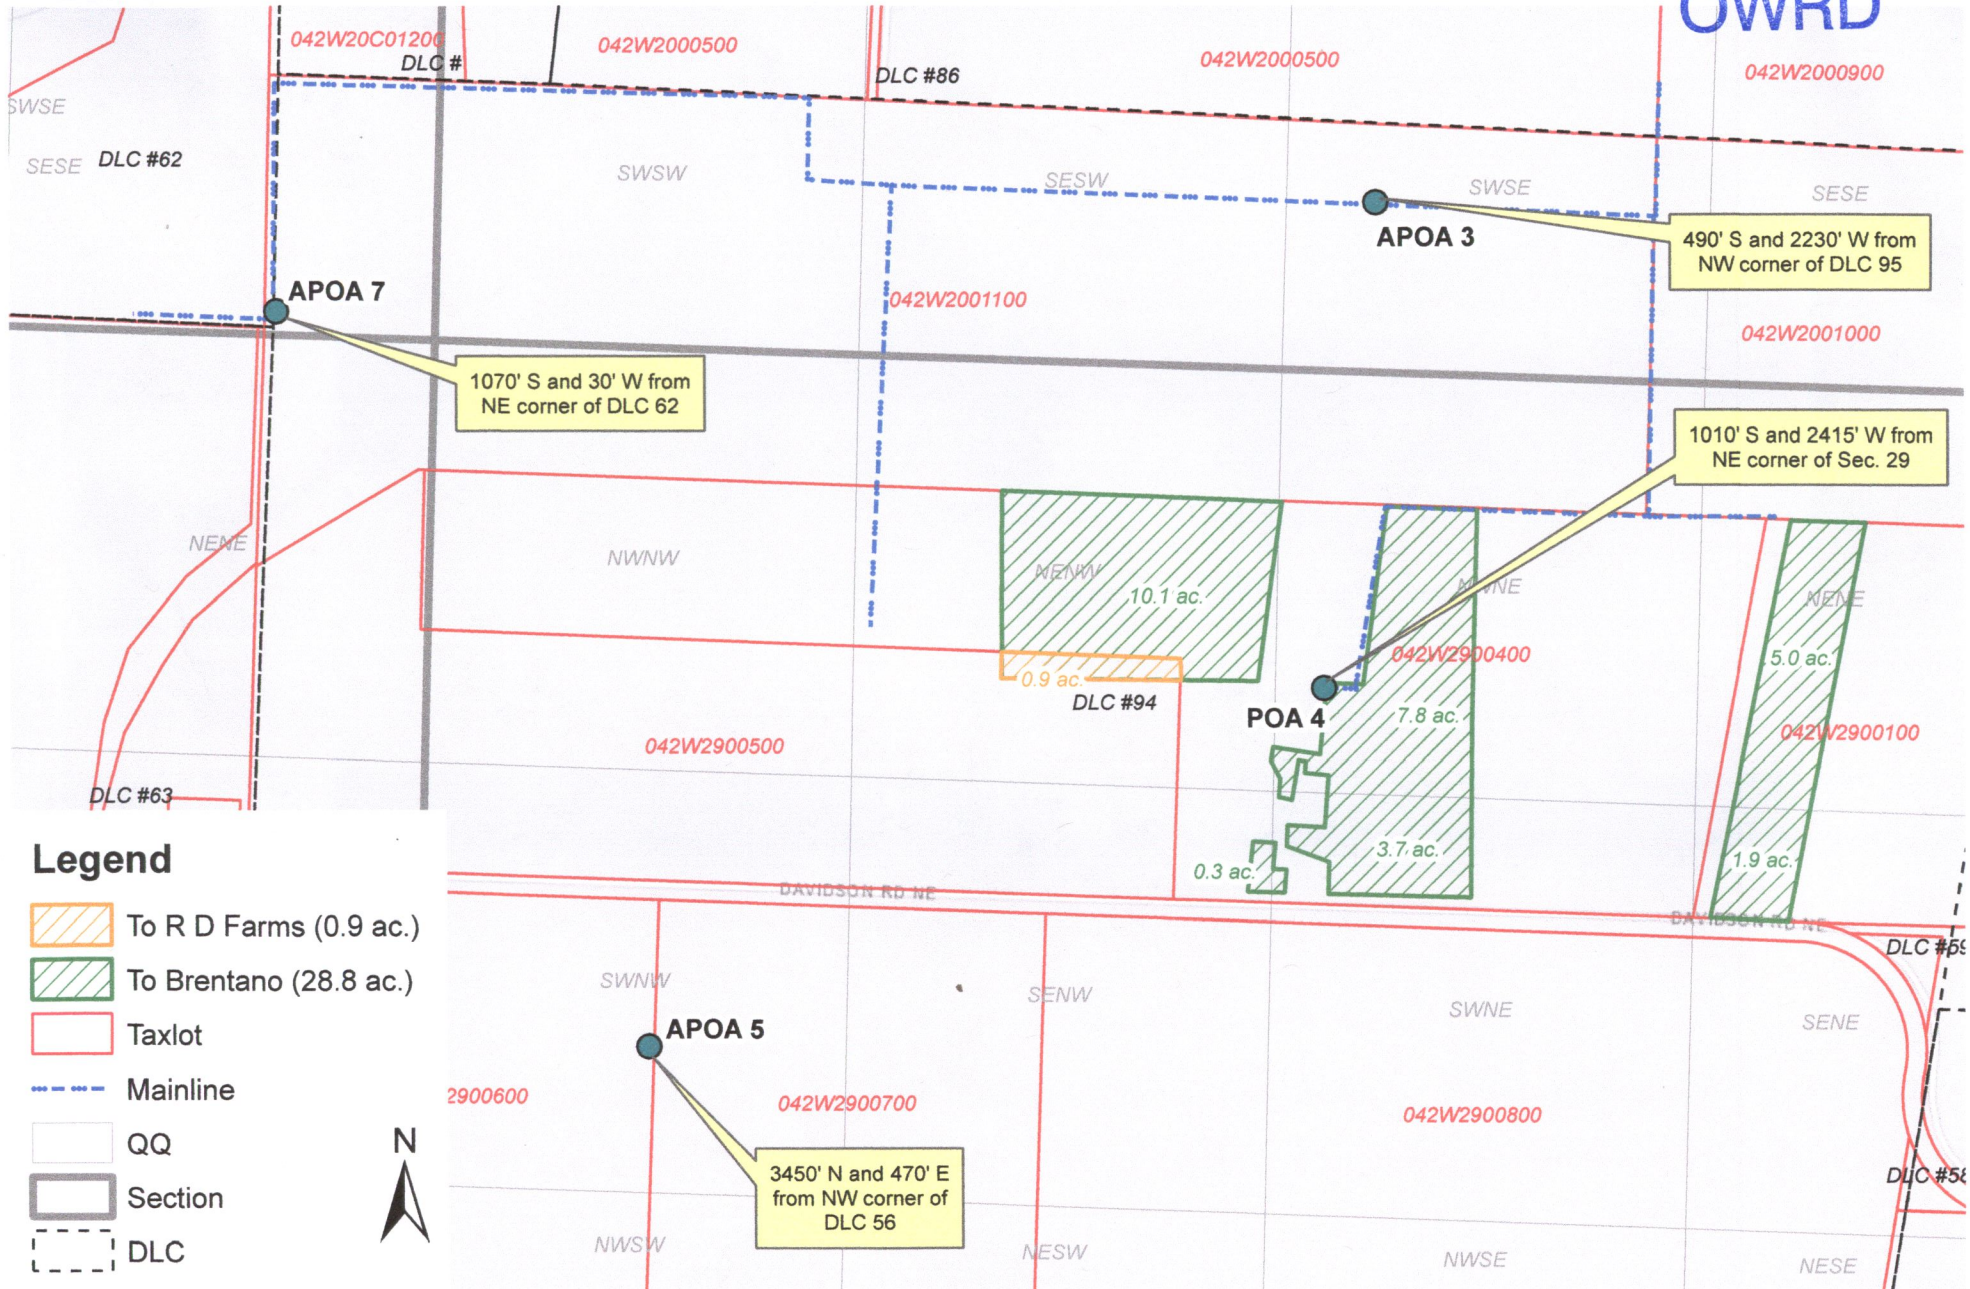

C & E Brentano Family LP Amended T-12858, Groundwater Registration Modification for GR-1377

Legend

-  From (29.7 ac.)
-  Mainline
-  Taxlot
-  QQ
-  Section
-  DLC

0 300 600 1,200 Feet

MAR 21 2018

OWRD

C & E Brentano Family LP Amended T-12858, Groundwater Registration Modification for GR-1377

Legend

-  To R D Farms (0.9 ac.)
-  To Brentano (28.8 ac.)
-  Taxlot
-  Mainline
-  QQ
-  Section
-  DLC