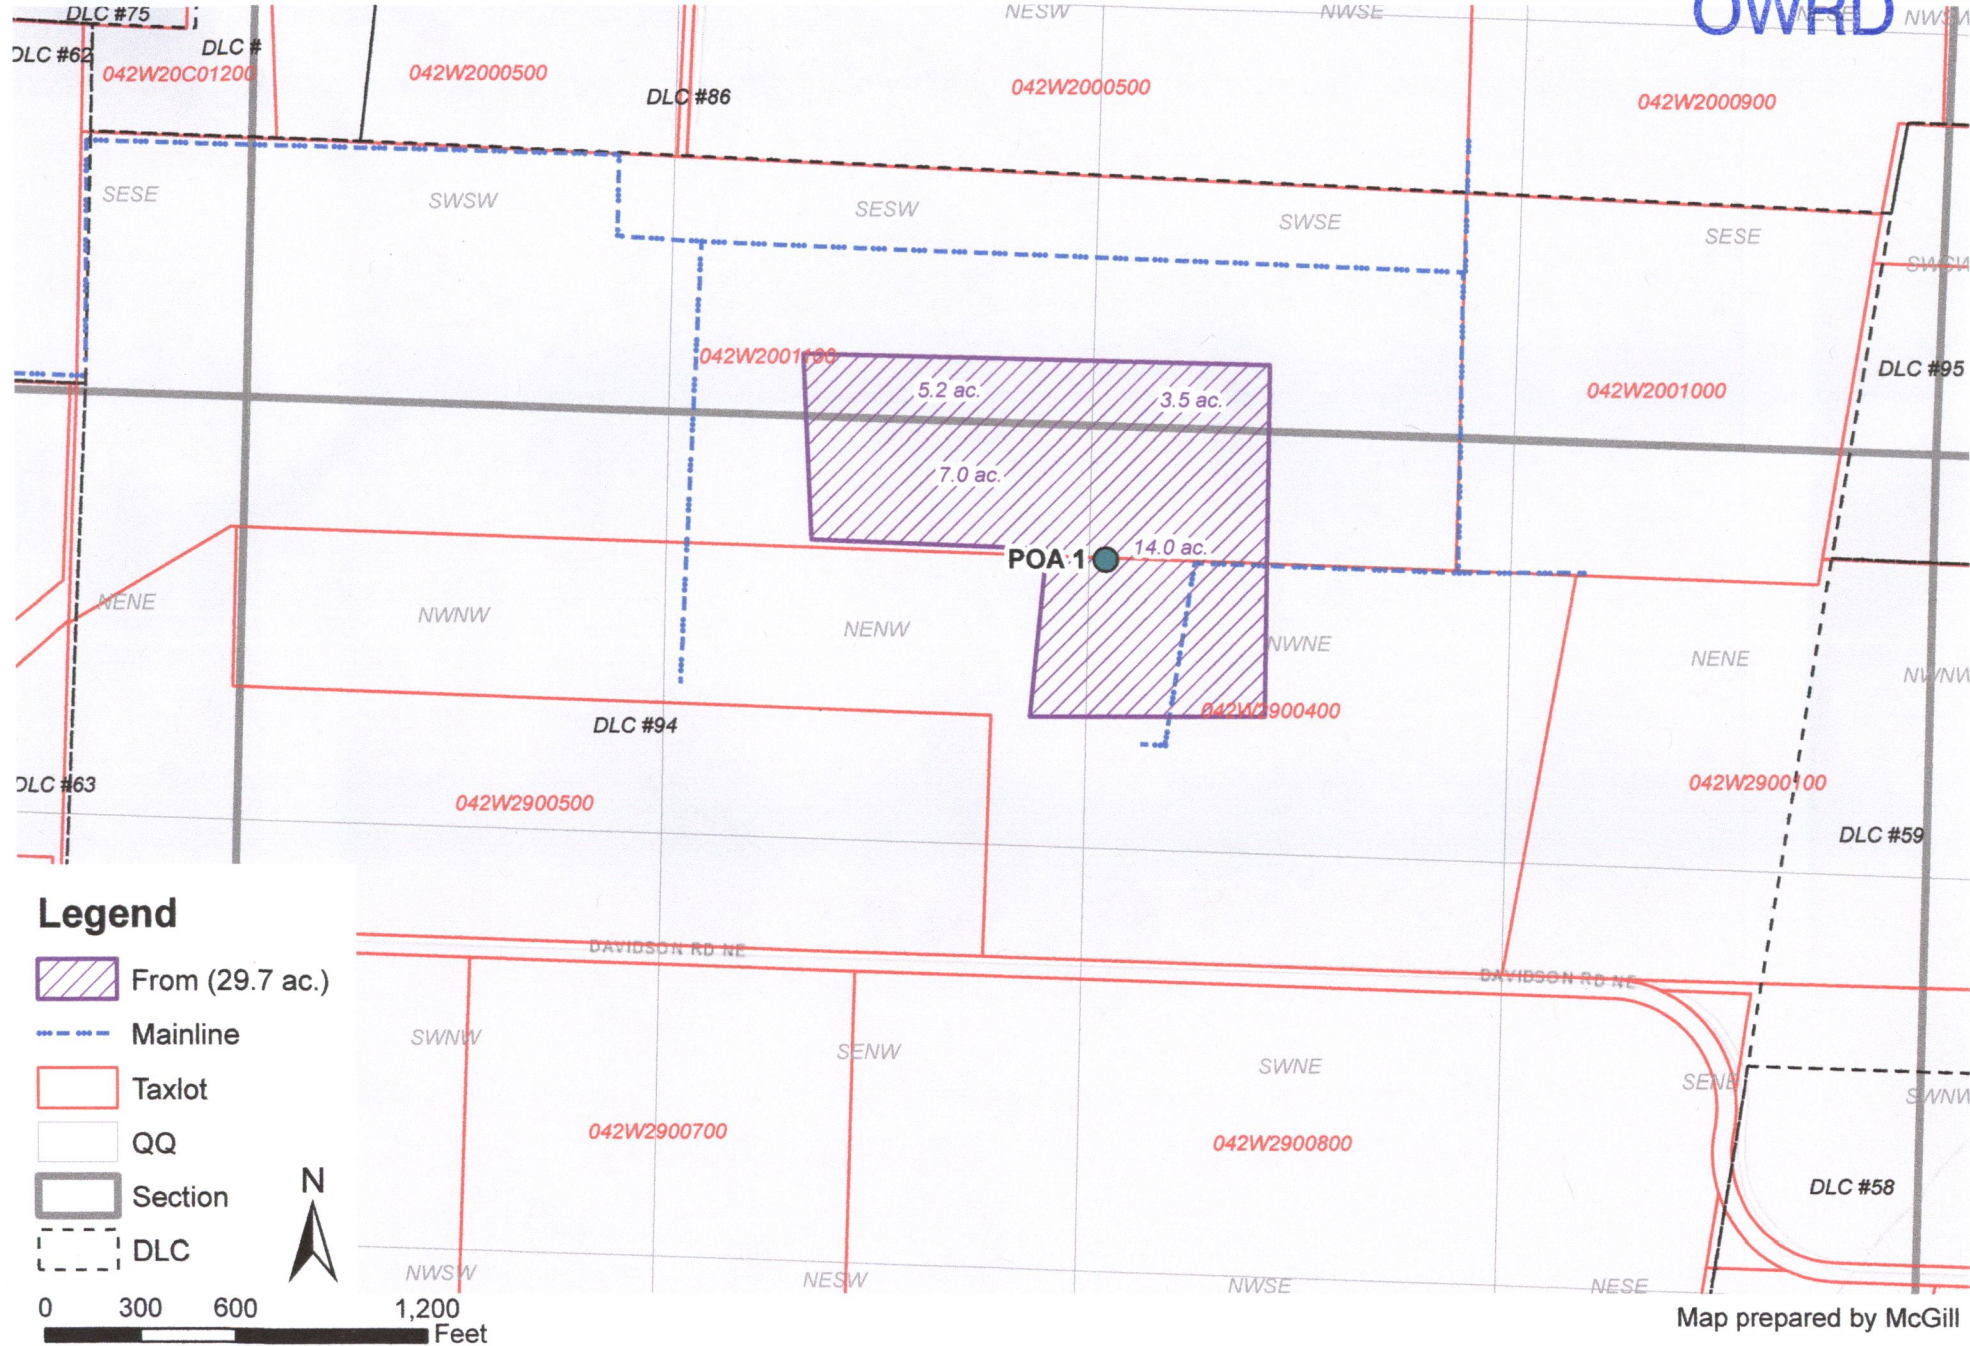

C & E Brentano Family LP Amended T-12858, Groundwater Registration Modification for GR-1377

Legend

-  From (29.7 ac.)
-  Mainline
-  Taxlot
-  QQ
-  Section
-  DLC

0 300 600 1,200 Feet

MAR 21 2018

OWRD

C & E Brentano Family LP Amended T-12858, Groundwater Registration Modification for GR-1377

Legend

-  To R D Farms (0.9 ac.)
-  To Brentano (28.8 ac.)
-  Taxlot
-  Mainline
-  QQ
-  Section
-  DLC