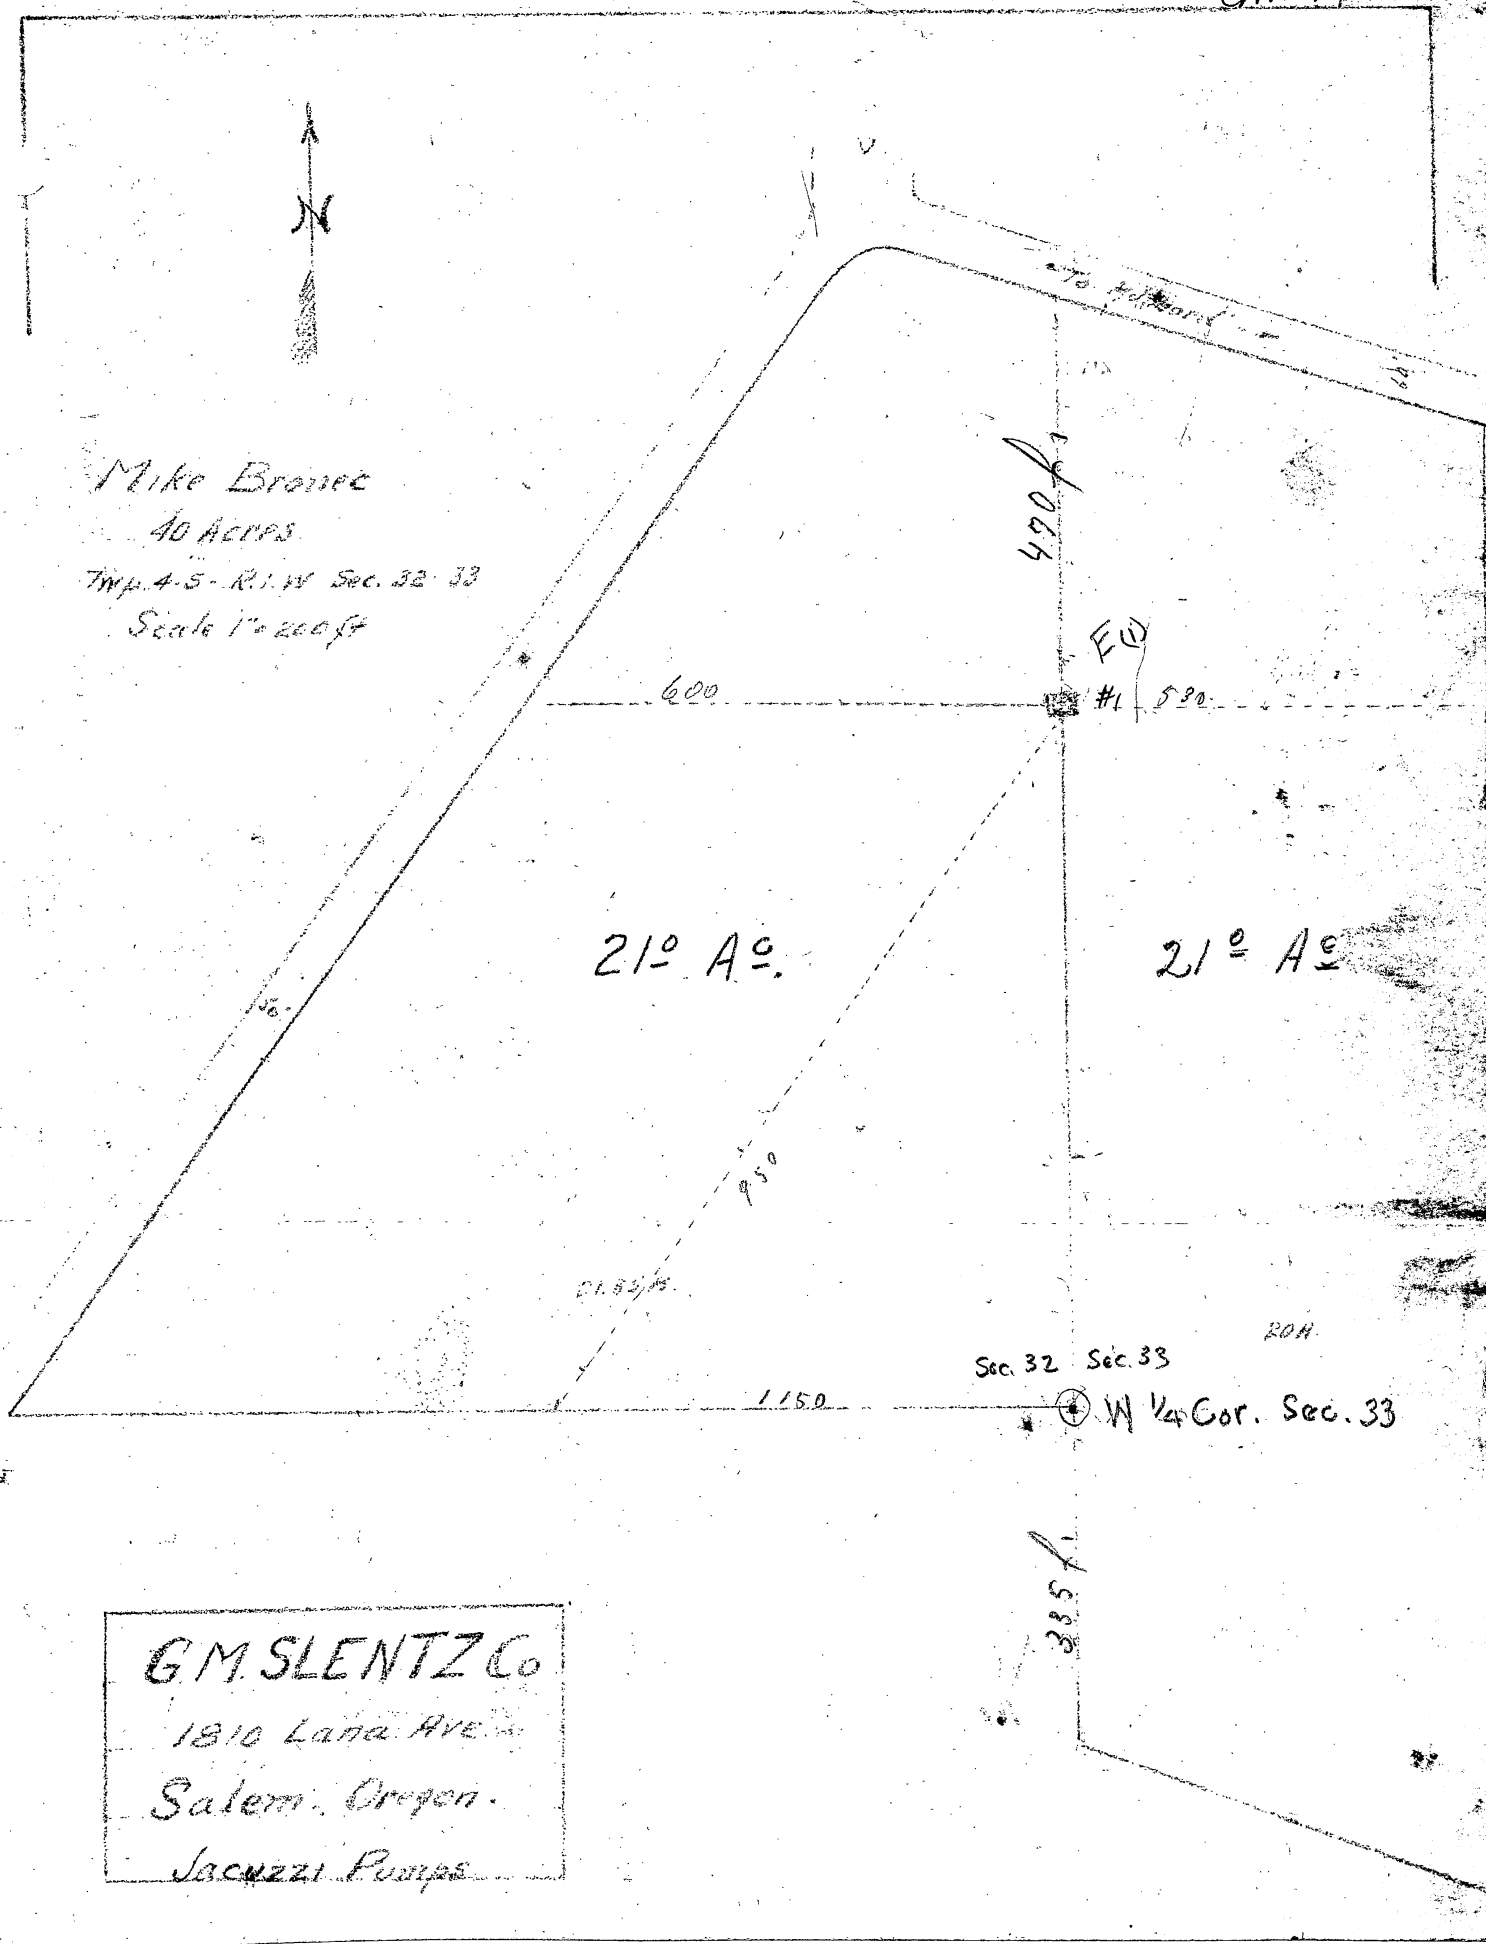

Mike Bronec  
40 Acres  
Twp. 4 S - R. 1 W Sec. 32 33  
Scale 1" = 200 ft

G.M. SLENTZ Co  
1810 Lana Ave.  
Salem, Oregon.  
Jacuzzi Pumps