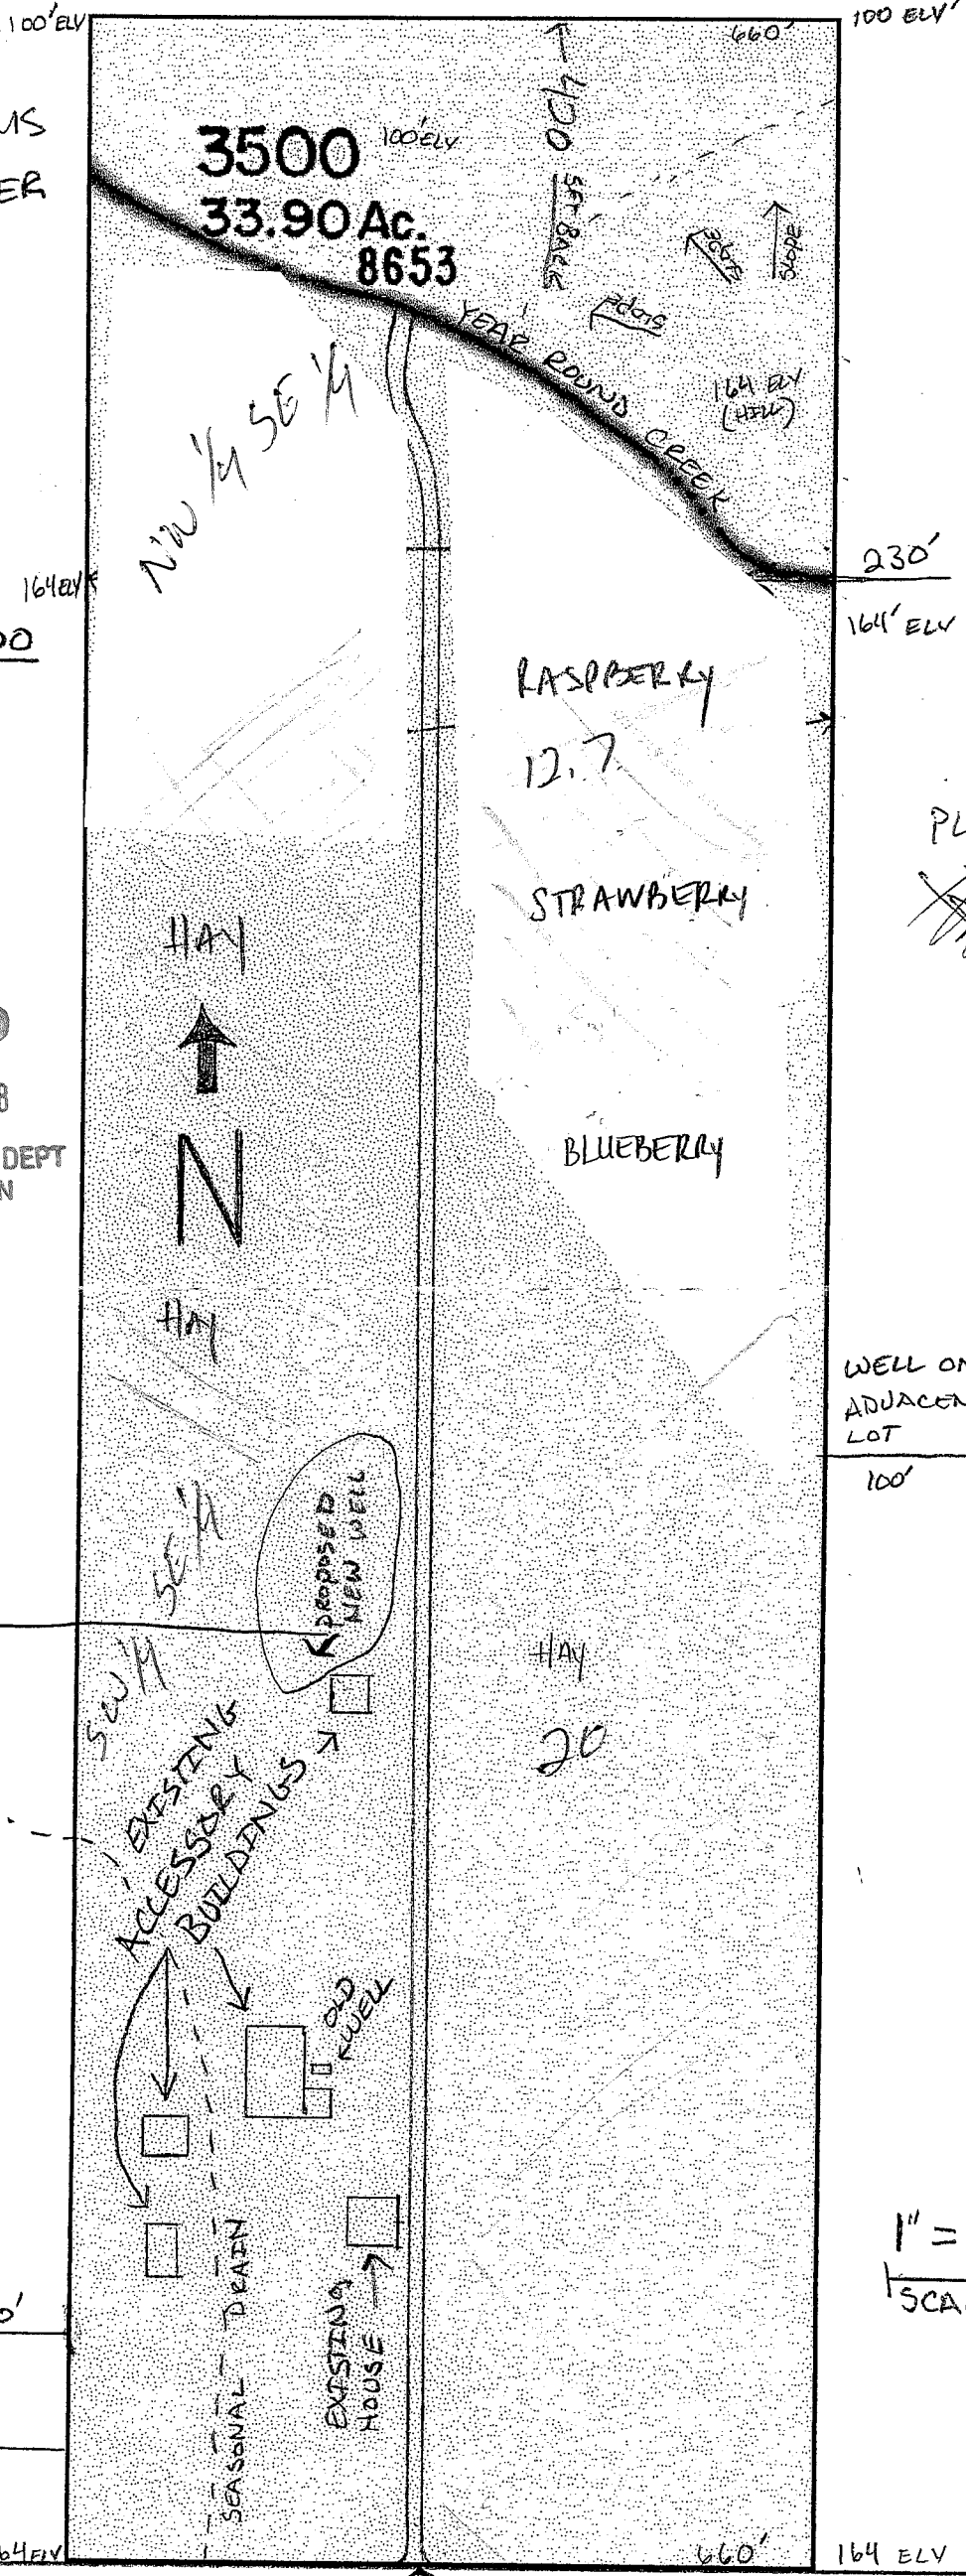

GALIN-FLORY FARMS
8653 S. LONE ELDER
CANBY OR
97013

SECTION 9

T 4 S R 1 E

TAX LOT NO 3500

230' SETBACK
164' ELV

PLACE OF
~~USE~~

WELL ON
ADJACENT
LOT
100'

1" = 160'
SCALE

RECEIVED
MAR 24 2008
WATER RESOURCES DEPT
SALEM, OREGON

WELL
LOCATION

N 45° 13.954
W 122° 41.322

WELLS ON
ADJACENT
LOT
100'

330'

LONE ELDER RD

DRIVEWAY

S LONE ELDER ROAD