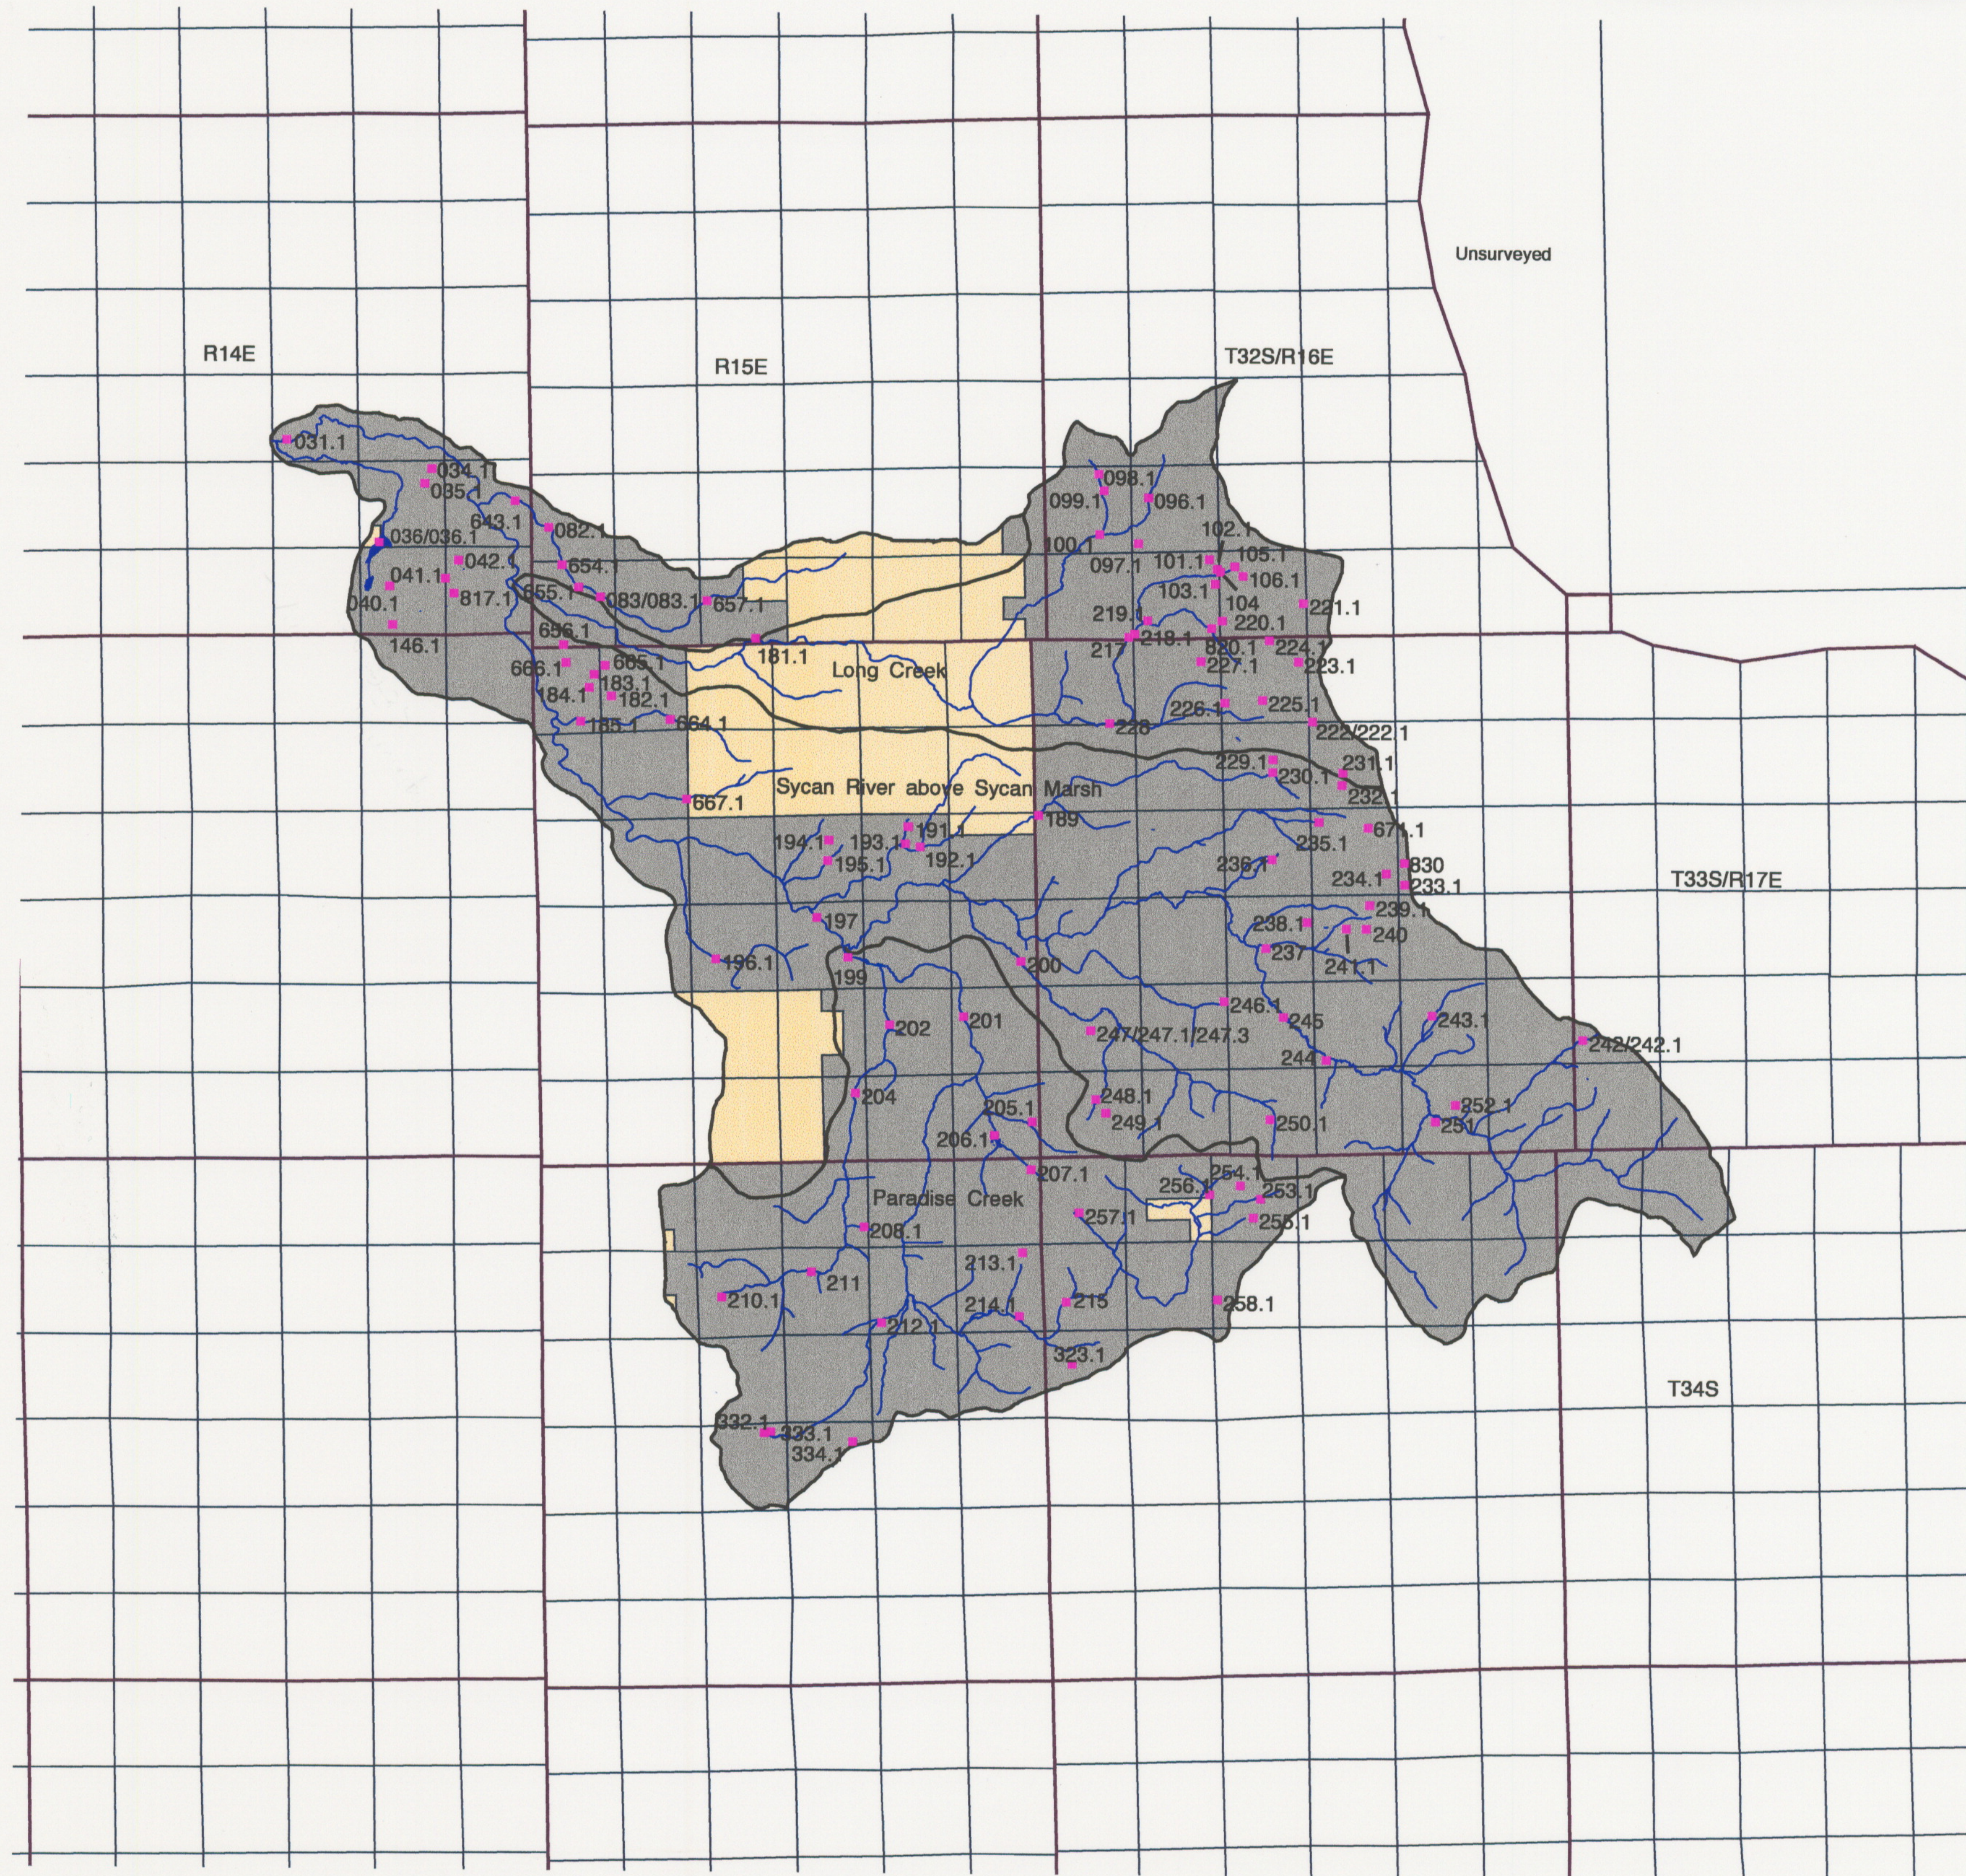

## Sycan River Above Sycan Marsh Watershed H.U.C. 1801020201

- Consumptive Claims
- Streams
- Lakes/Ponds
- Marsh
- Watershed Boundary
- Townships/Ranges
- Sections
- Ownership Boundary
- FREMONT NATIONAL FOREST
- PRIVATE LANDS

## Sycan River above Sycan Marsh Watershed