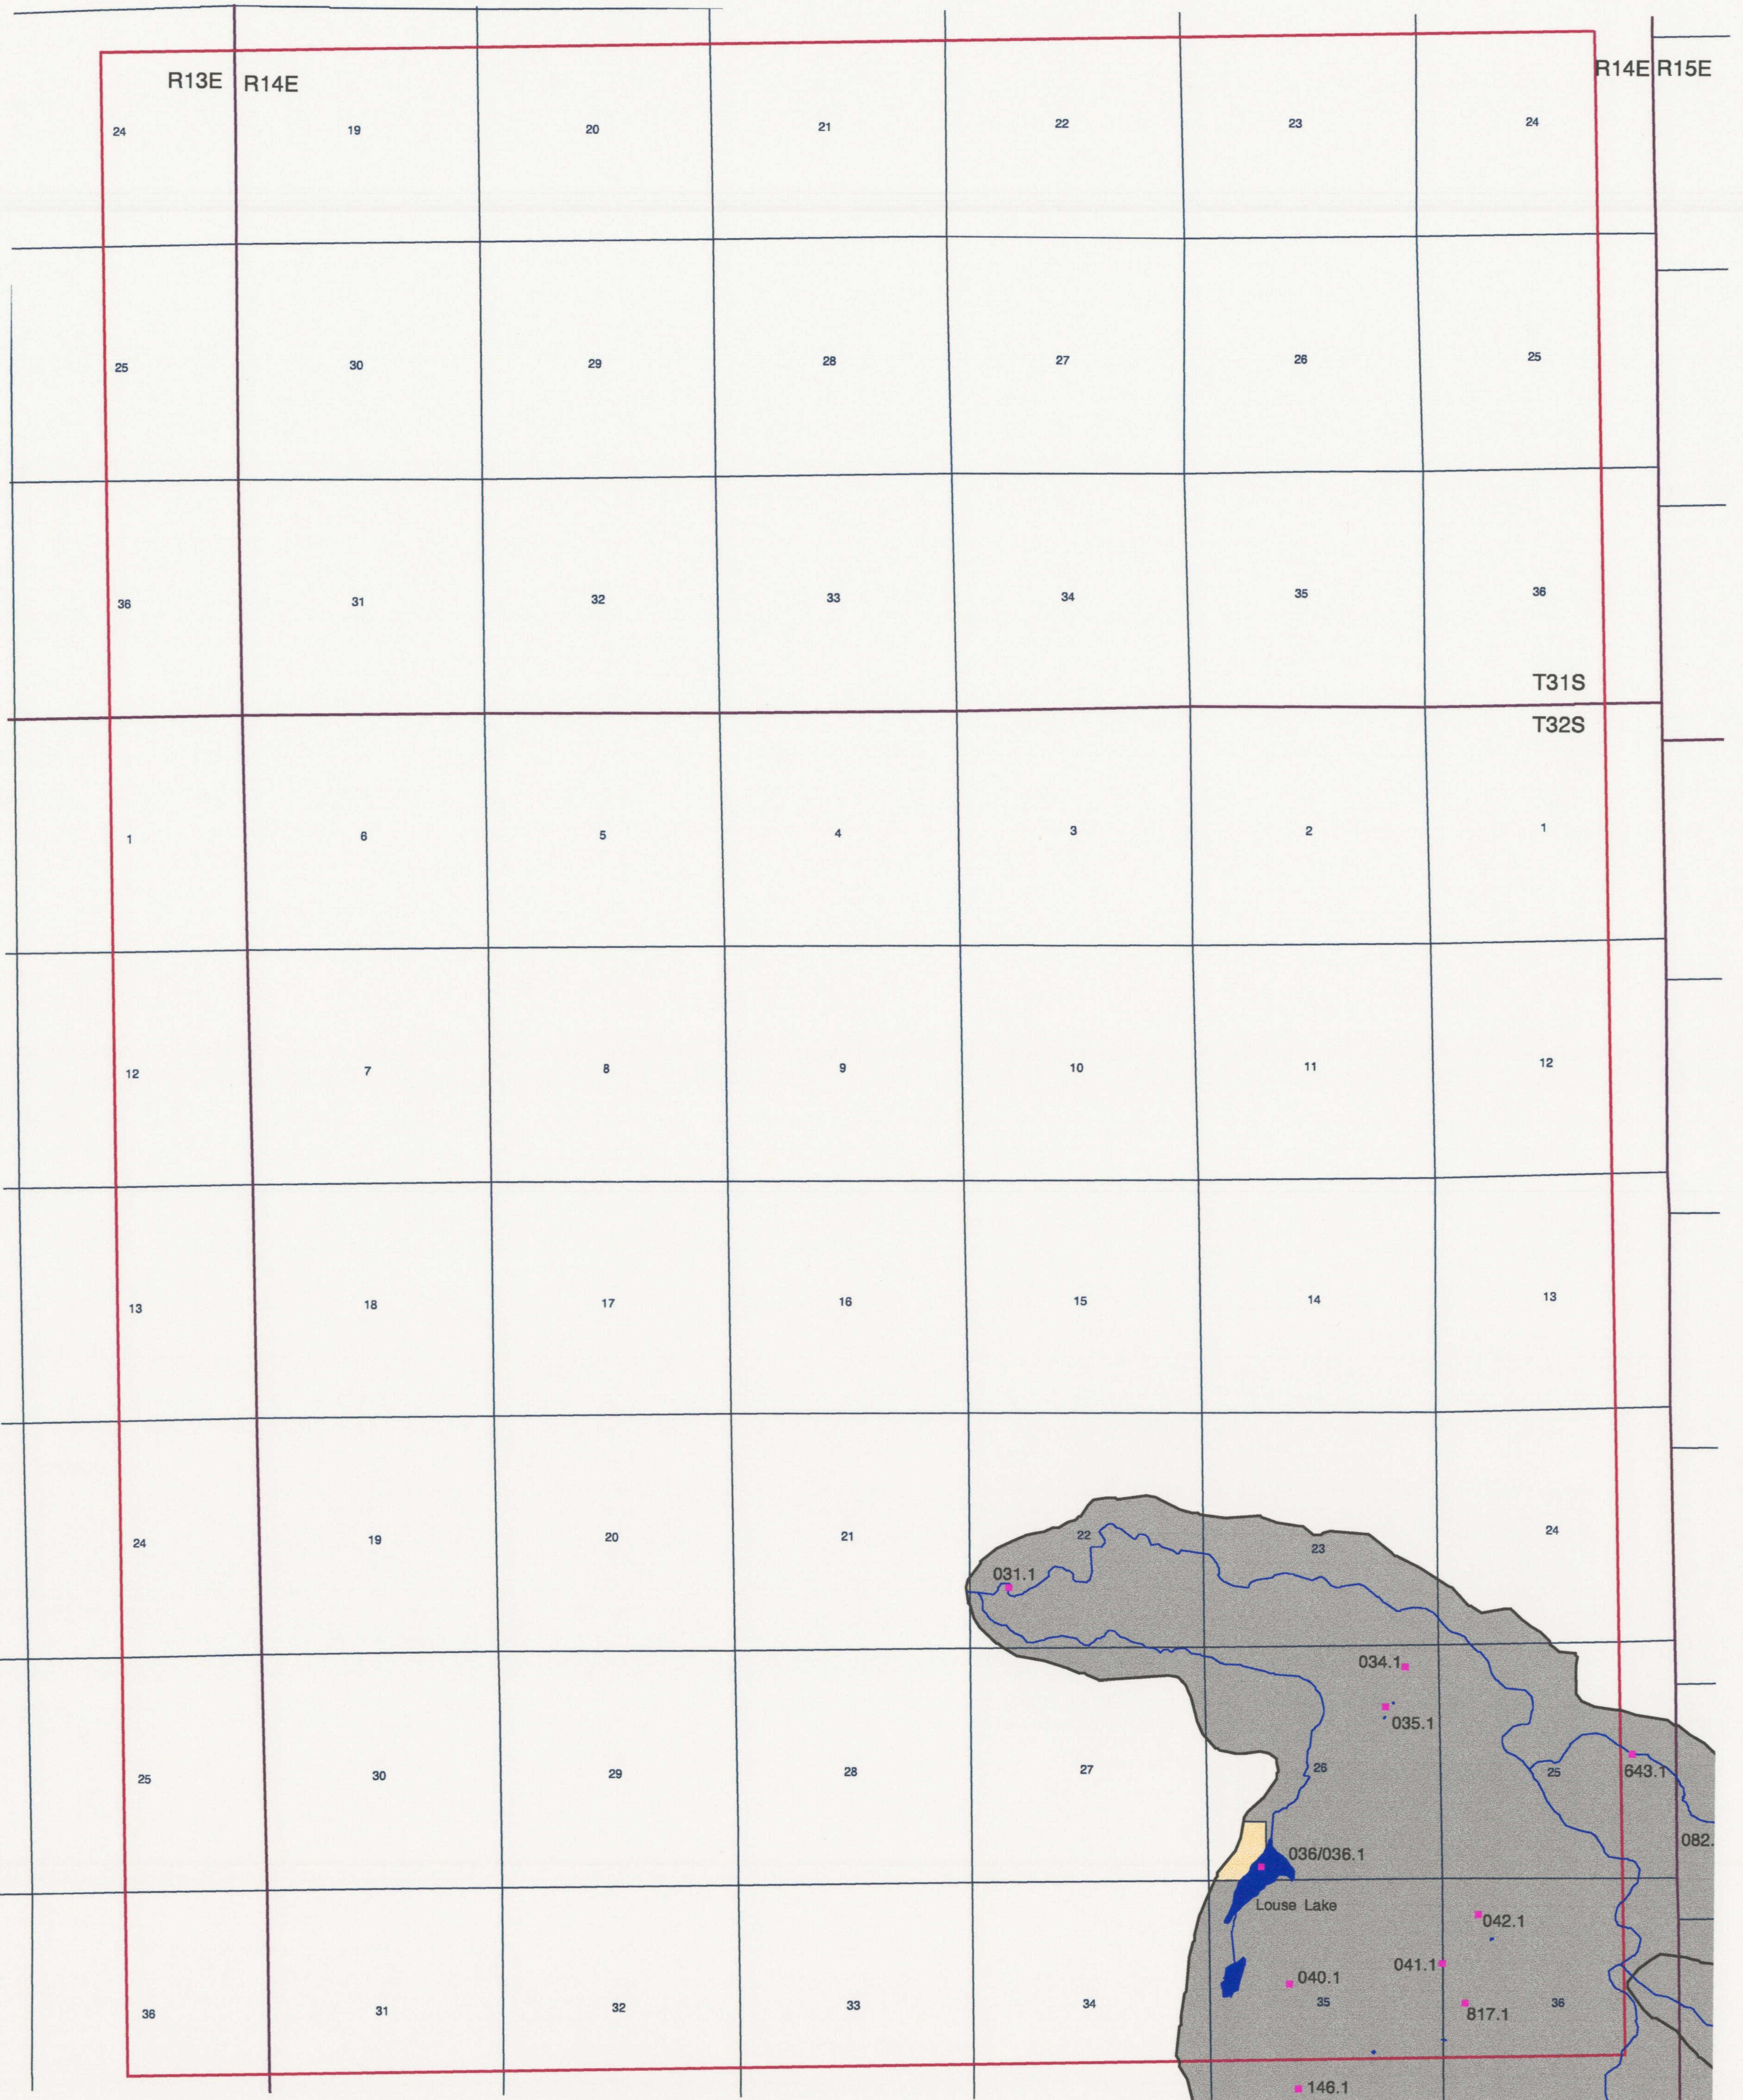

National Forest Consumptive Claims

Sycan River above Sycan Marsh Watershed

H.U.C. 1801020201

Sycan Marsh East Quadrangle