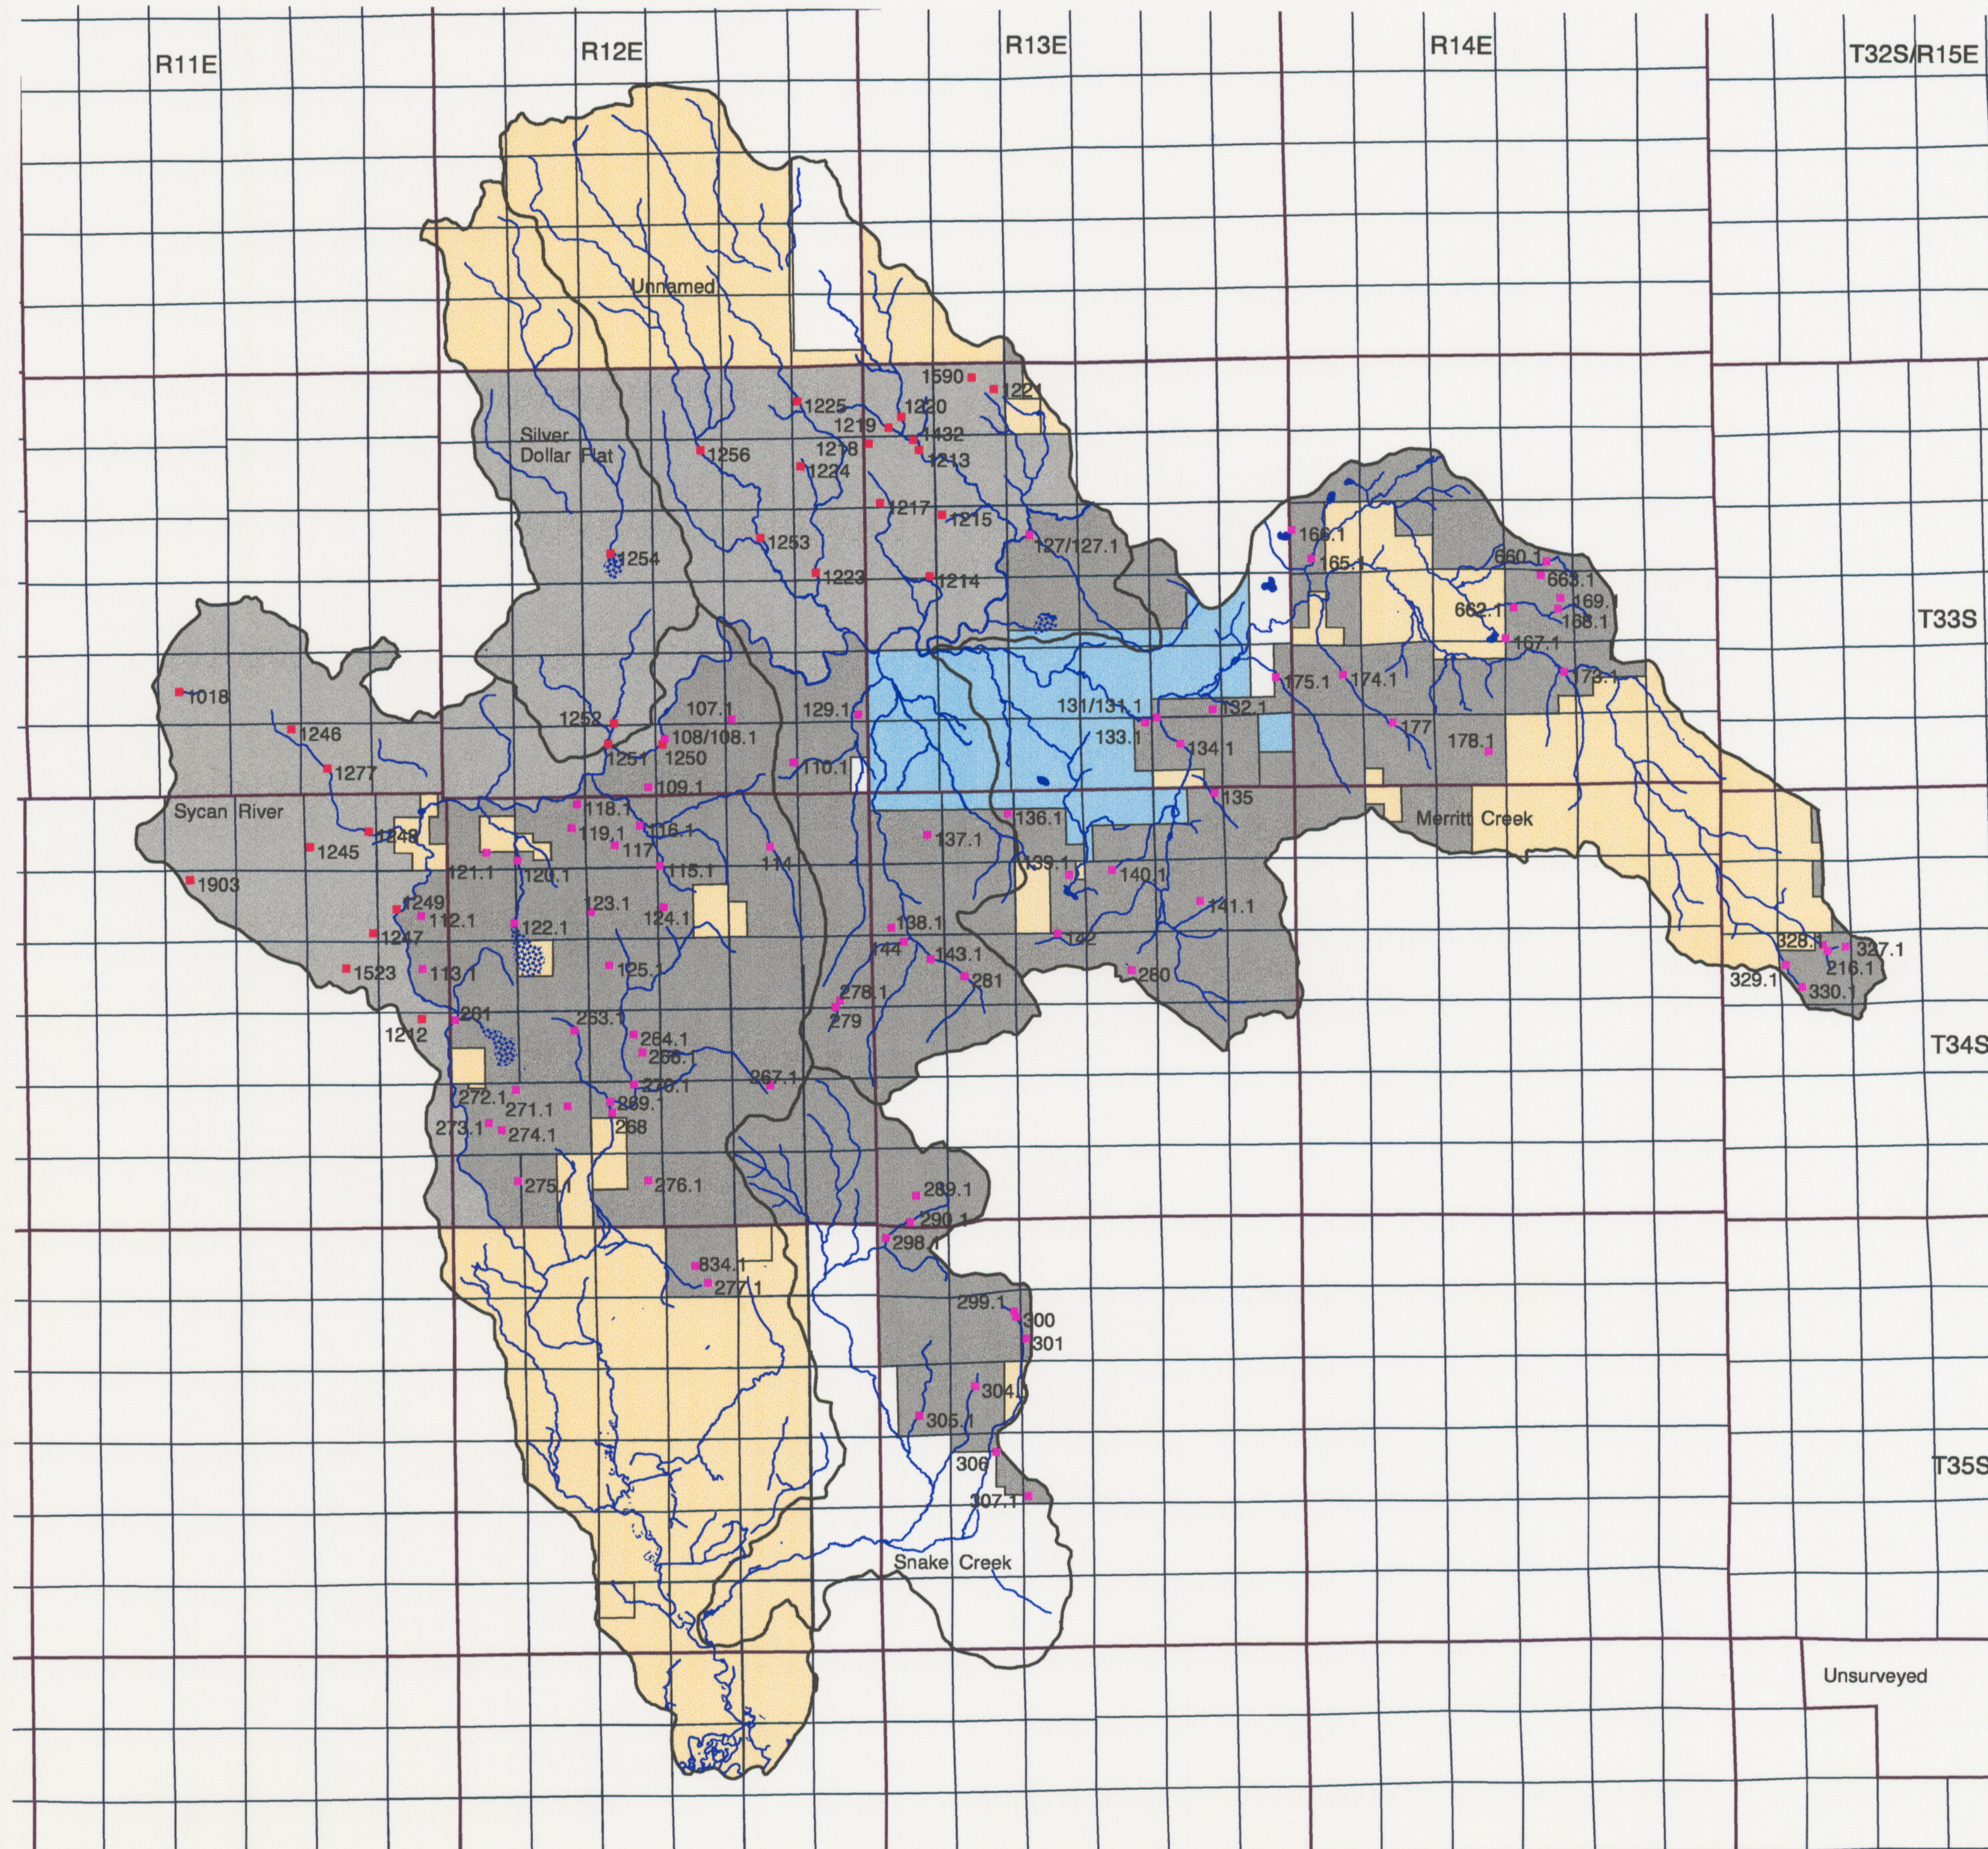

## Sycan River above Confluence with Sprague River Watershed

# National Forest Consumptive Claims Sycan River above Confluence with Sprague River H.U.C. 1801020203

- Fremont National Forest Consumptive Claims
- Winema National Forest Consumptive Claims
- Streams
- Lakes/Ponds
- Marsh
- Watershed Boundary
- Township/Range
- Sections
- Ownership Boundary
- FREMONT NATIONAL FOREST
- OTHER - STATE OF OREGON
- PRIVATE LANDS
- WINEMA NATIONAL FOREST