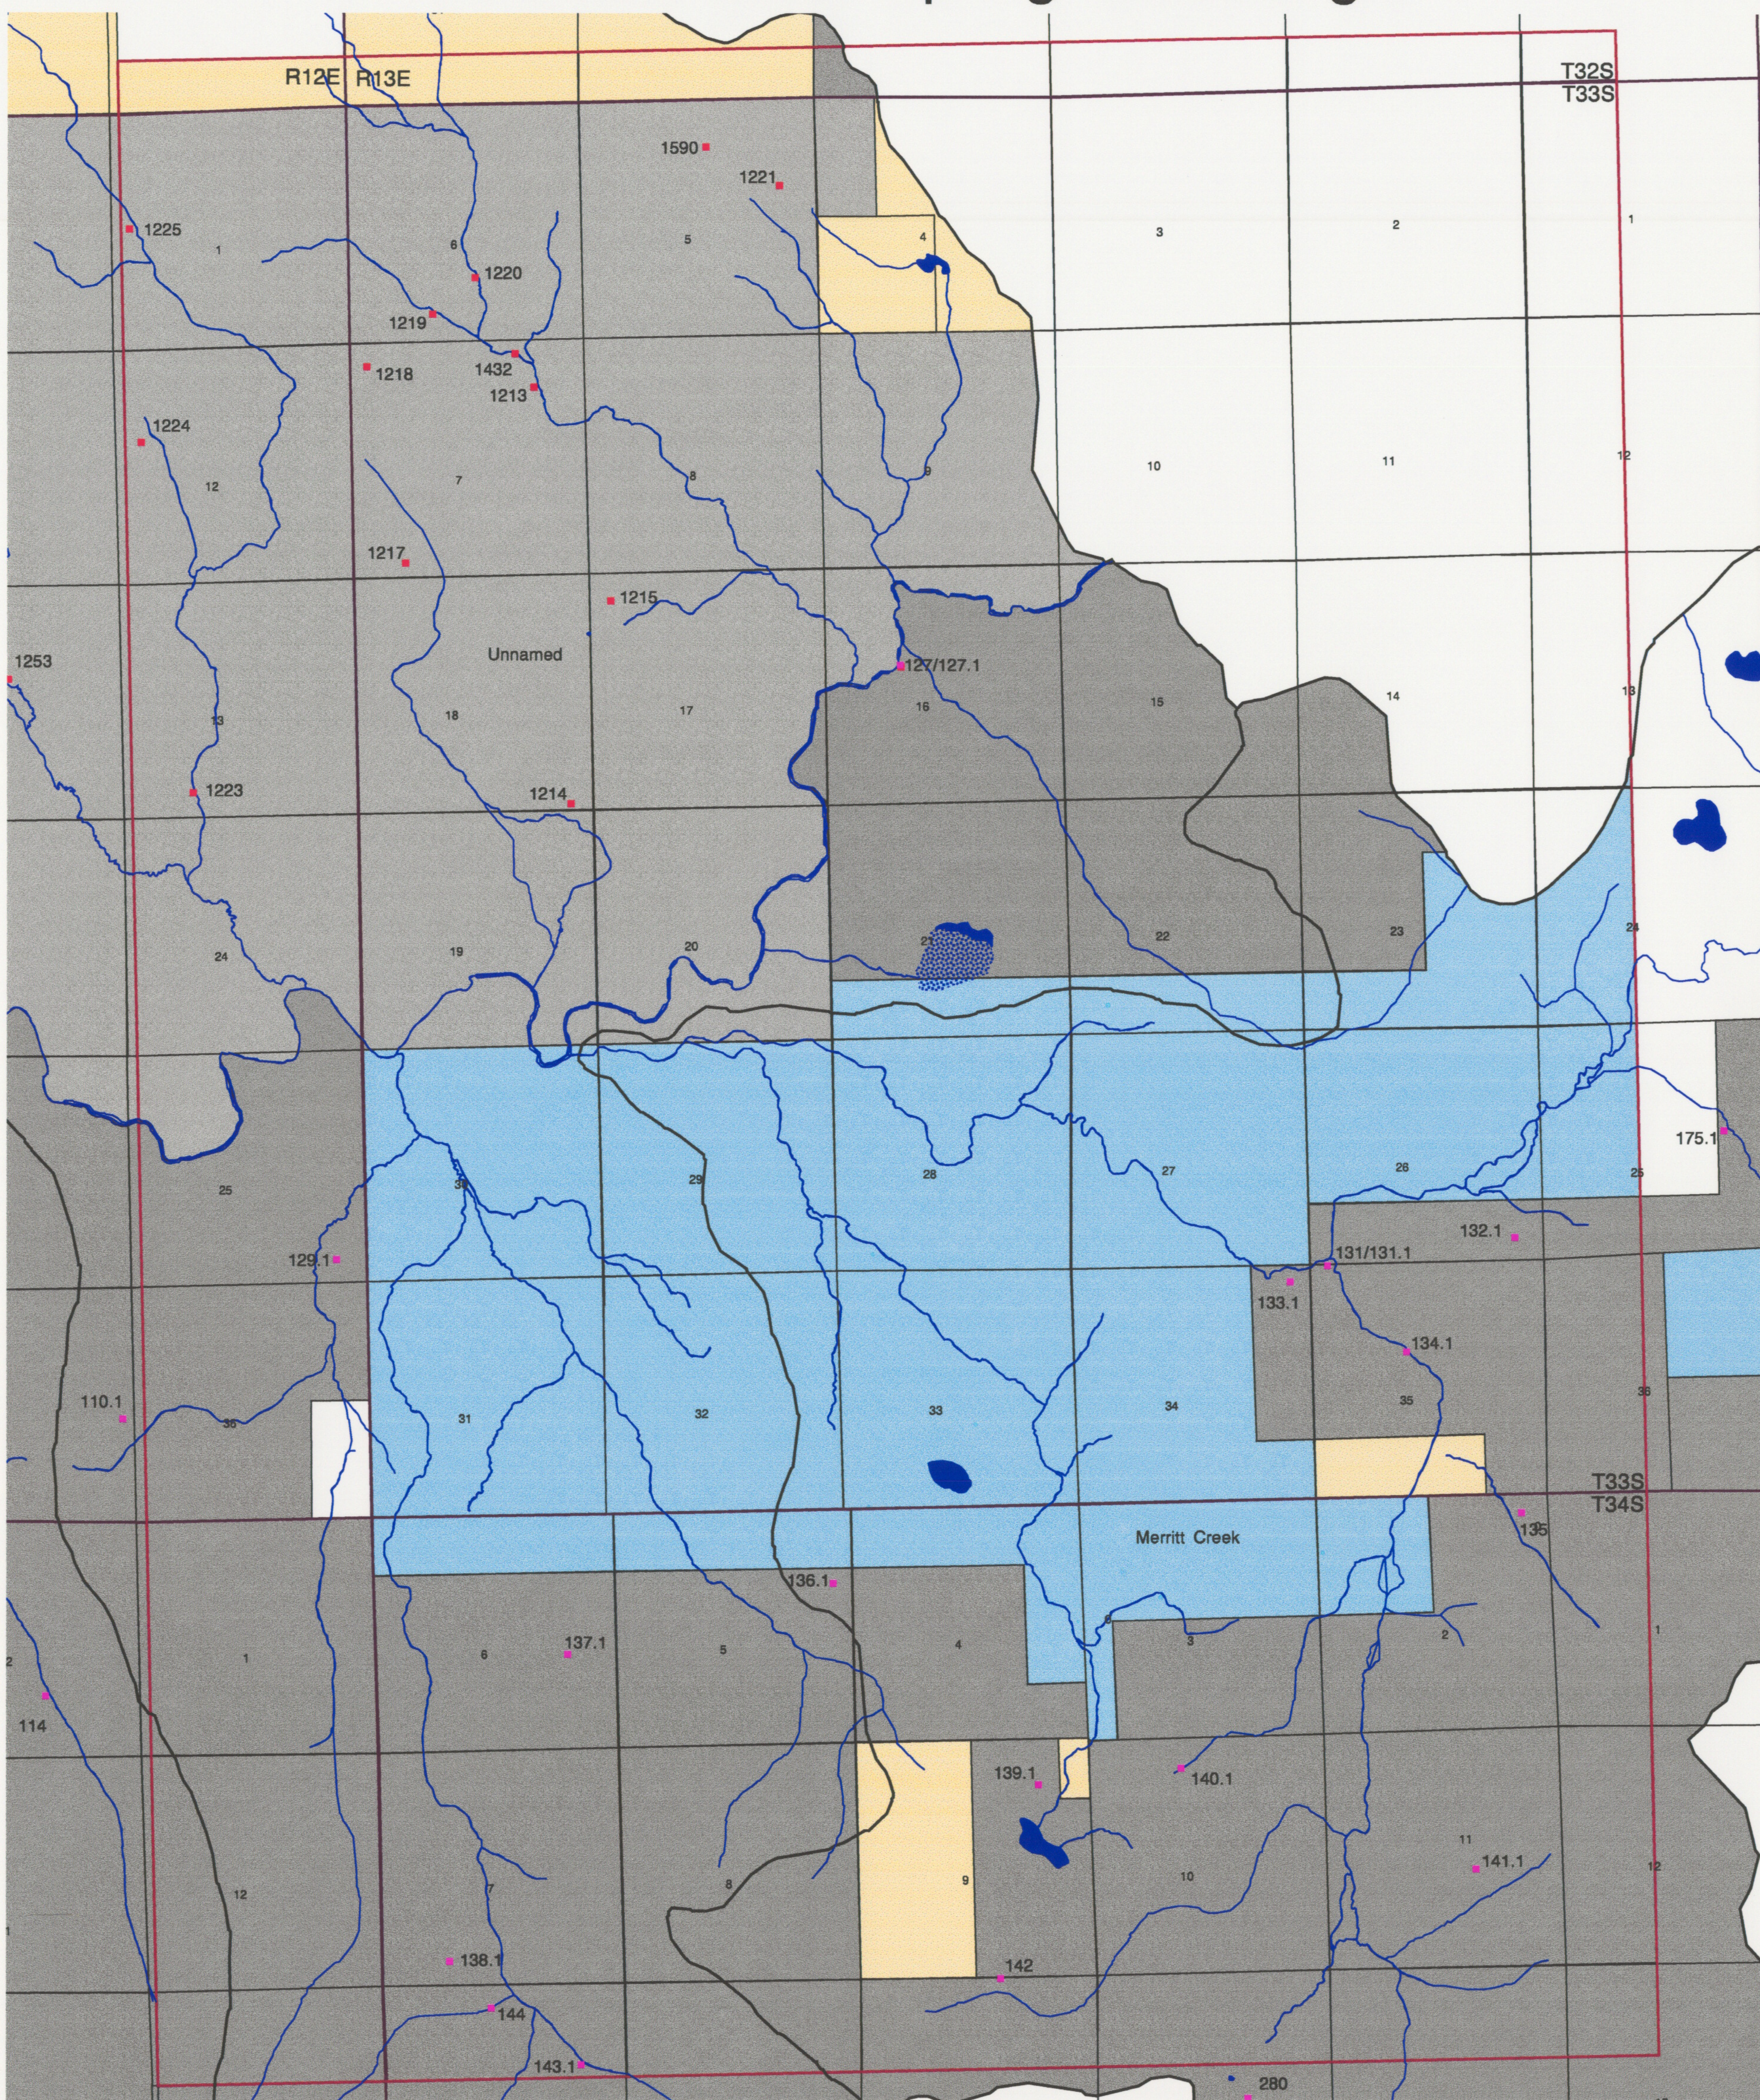

National Forest Consumptive Claims

Sycan River above Confluence with Sprague River Watershed

H.U.C. 1801020203

Riverbed Butte Spring Quadrangle

8600 807 26

97 408 0098

1:24000

- Fremont National Forest Consumptive Claims
- Winema National Forest Consumptive Claims
- Streams
- Lakes/Ponds
- Marsh
- Watershed Boundary
- Riverbed Butte Spring Quad Boundary
- Township/Range
- Sections
- Ownership Boundary
- FREMONT NATIONAL FOREST
- OTHER - STATE OF OREGON
- PRIVATE LANDS
- WINEMA NATIONAL FOREST