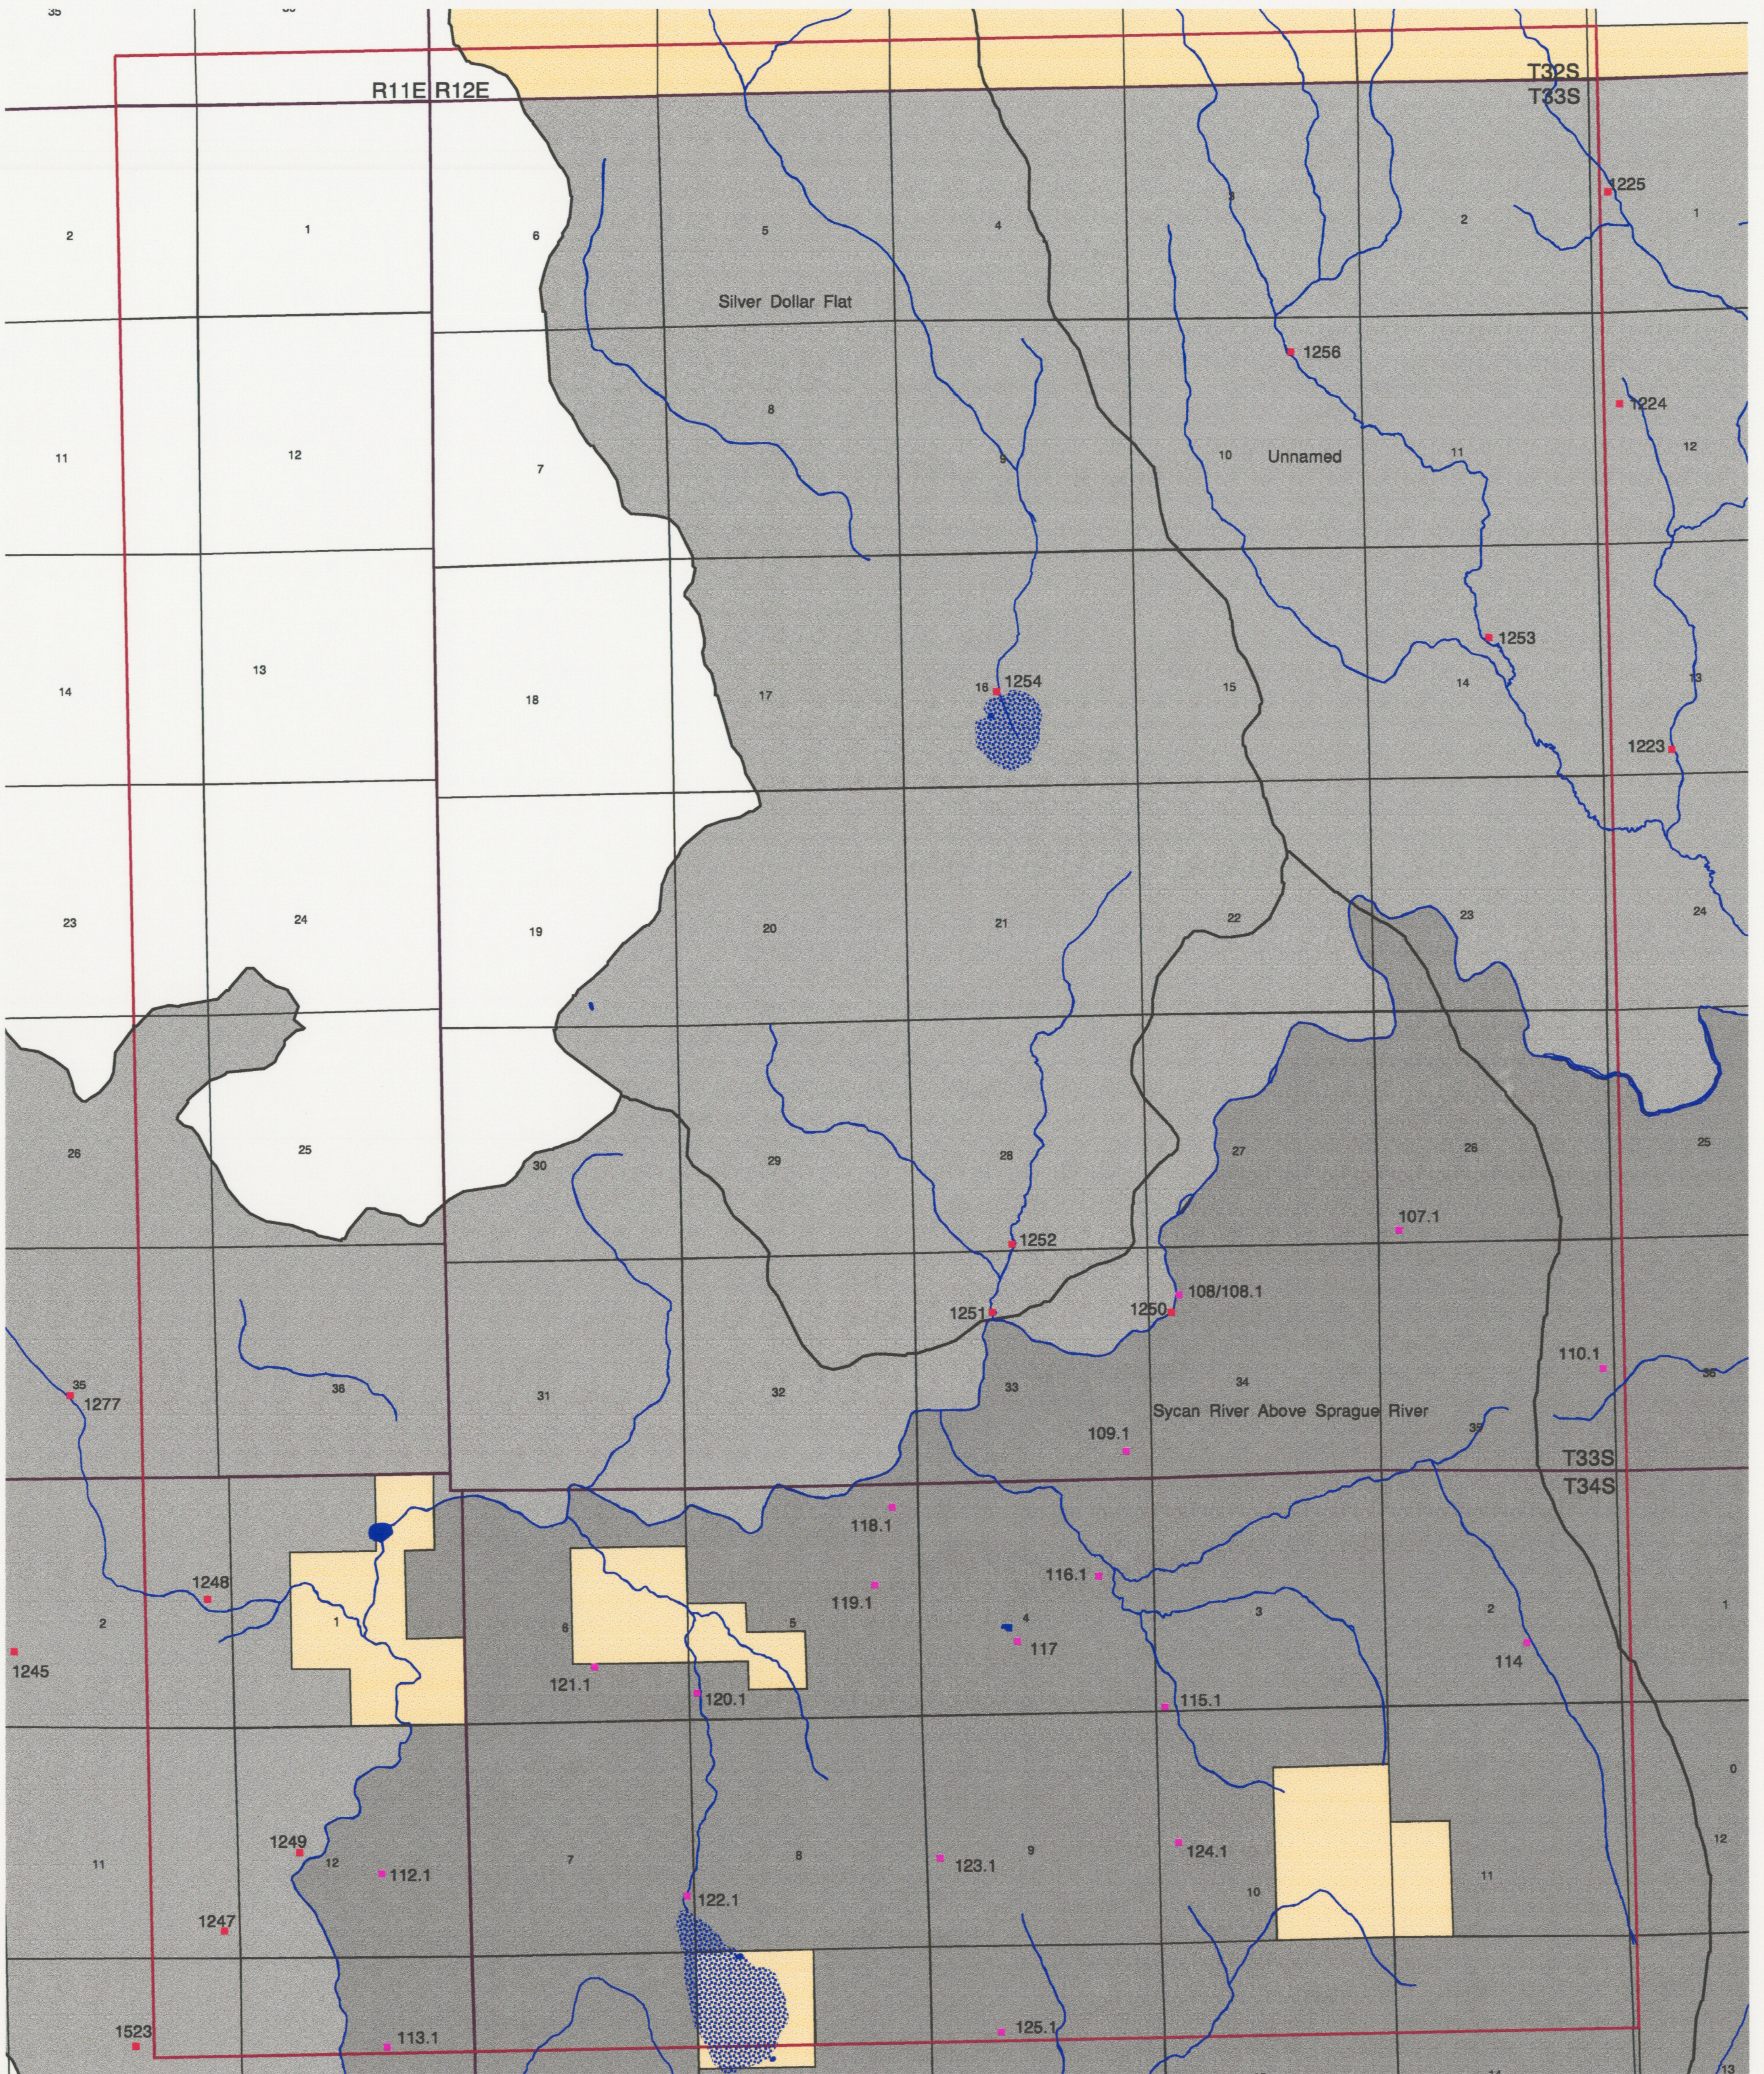

National Forest Consumptive Claims

Sycan River above Confluence with Sprague River Watershed

H.U.C. 1801020203

Silver Dollar Flat Quadrangle

97 408 0097

97 408 0097

1:24000

- Fremont National Forest Consumptive Claims
- Winema National Forest Consumptive Claims
- Streams
- Lakes/Ponds
- Marsh
- Watershed Boundary
- Silver Dollar Flat Quad Boundary
- Township/Range
- Sections
- Ownership Boundary
- FREMONT NATIONAL FOREST
- OTHER - STATE OF OREGON
- PRIVATE LANDS
- WINEMA NATIONAL FOREST