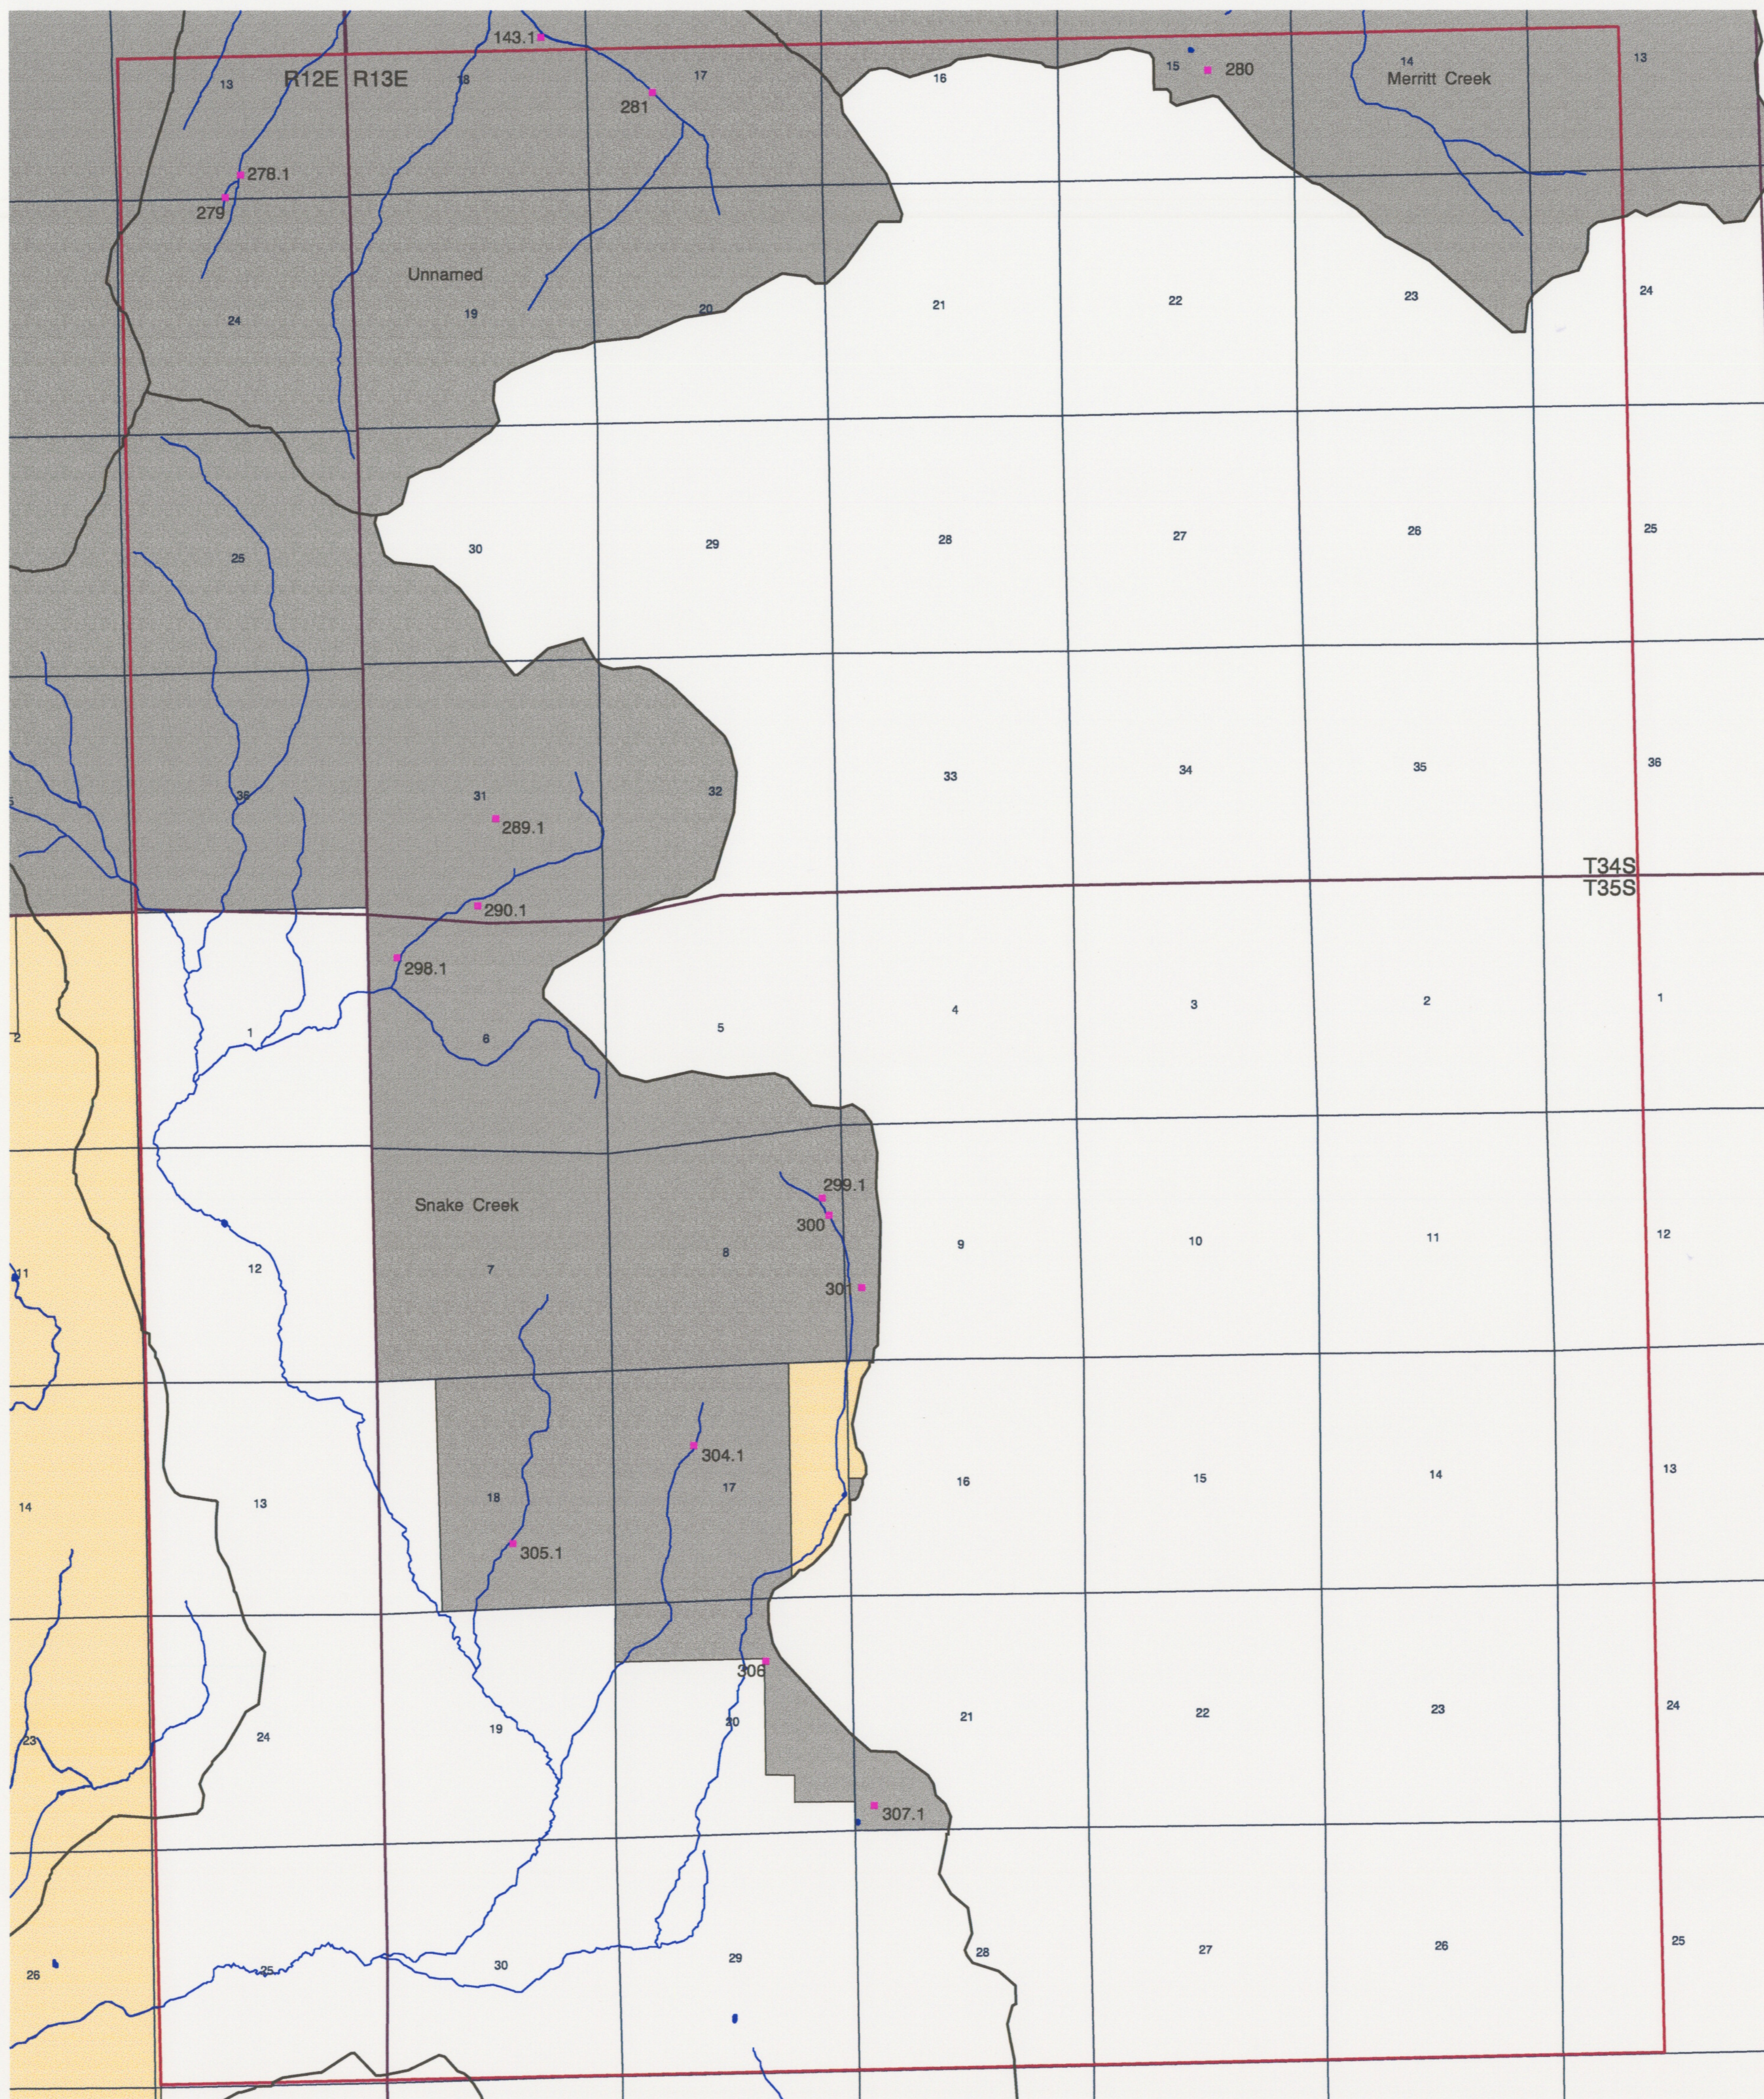

National Forest Consumptive Claims

Sycan River above Confluence with Sprague River Watershed

H.U.C. 1801020203

Ponina Butte Quadrangle

97 408 0102

97 408 0102

1:24000

- Fremont National Forest Consumptive Claims
- Winema National Forest Consumptive Claims
- Streams
- Lakes/Ponds
- Marsh
- Watershed Boundary
- Ponina Butte Quad Boundary
- Township/Range
- Sections
- Ownership Boundary
- FREMONT NATIONAL FOREST
- OTHER - STATE OF OREGON
- PRIVATE LANDS
- WINEMA NATIONAL FOREST