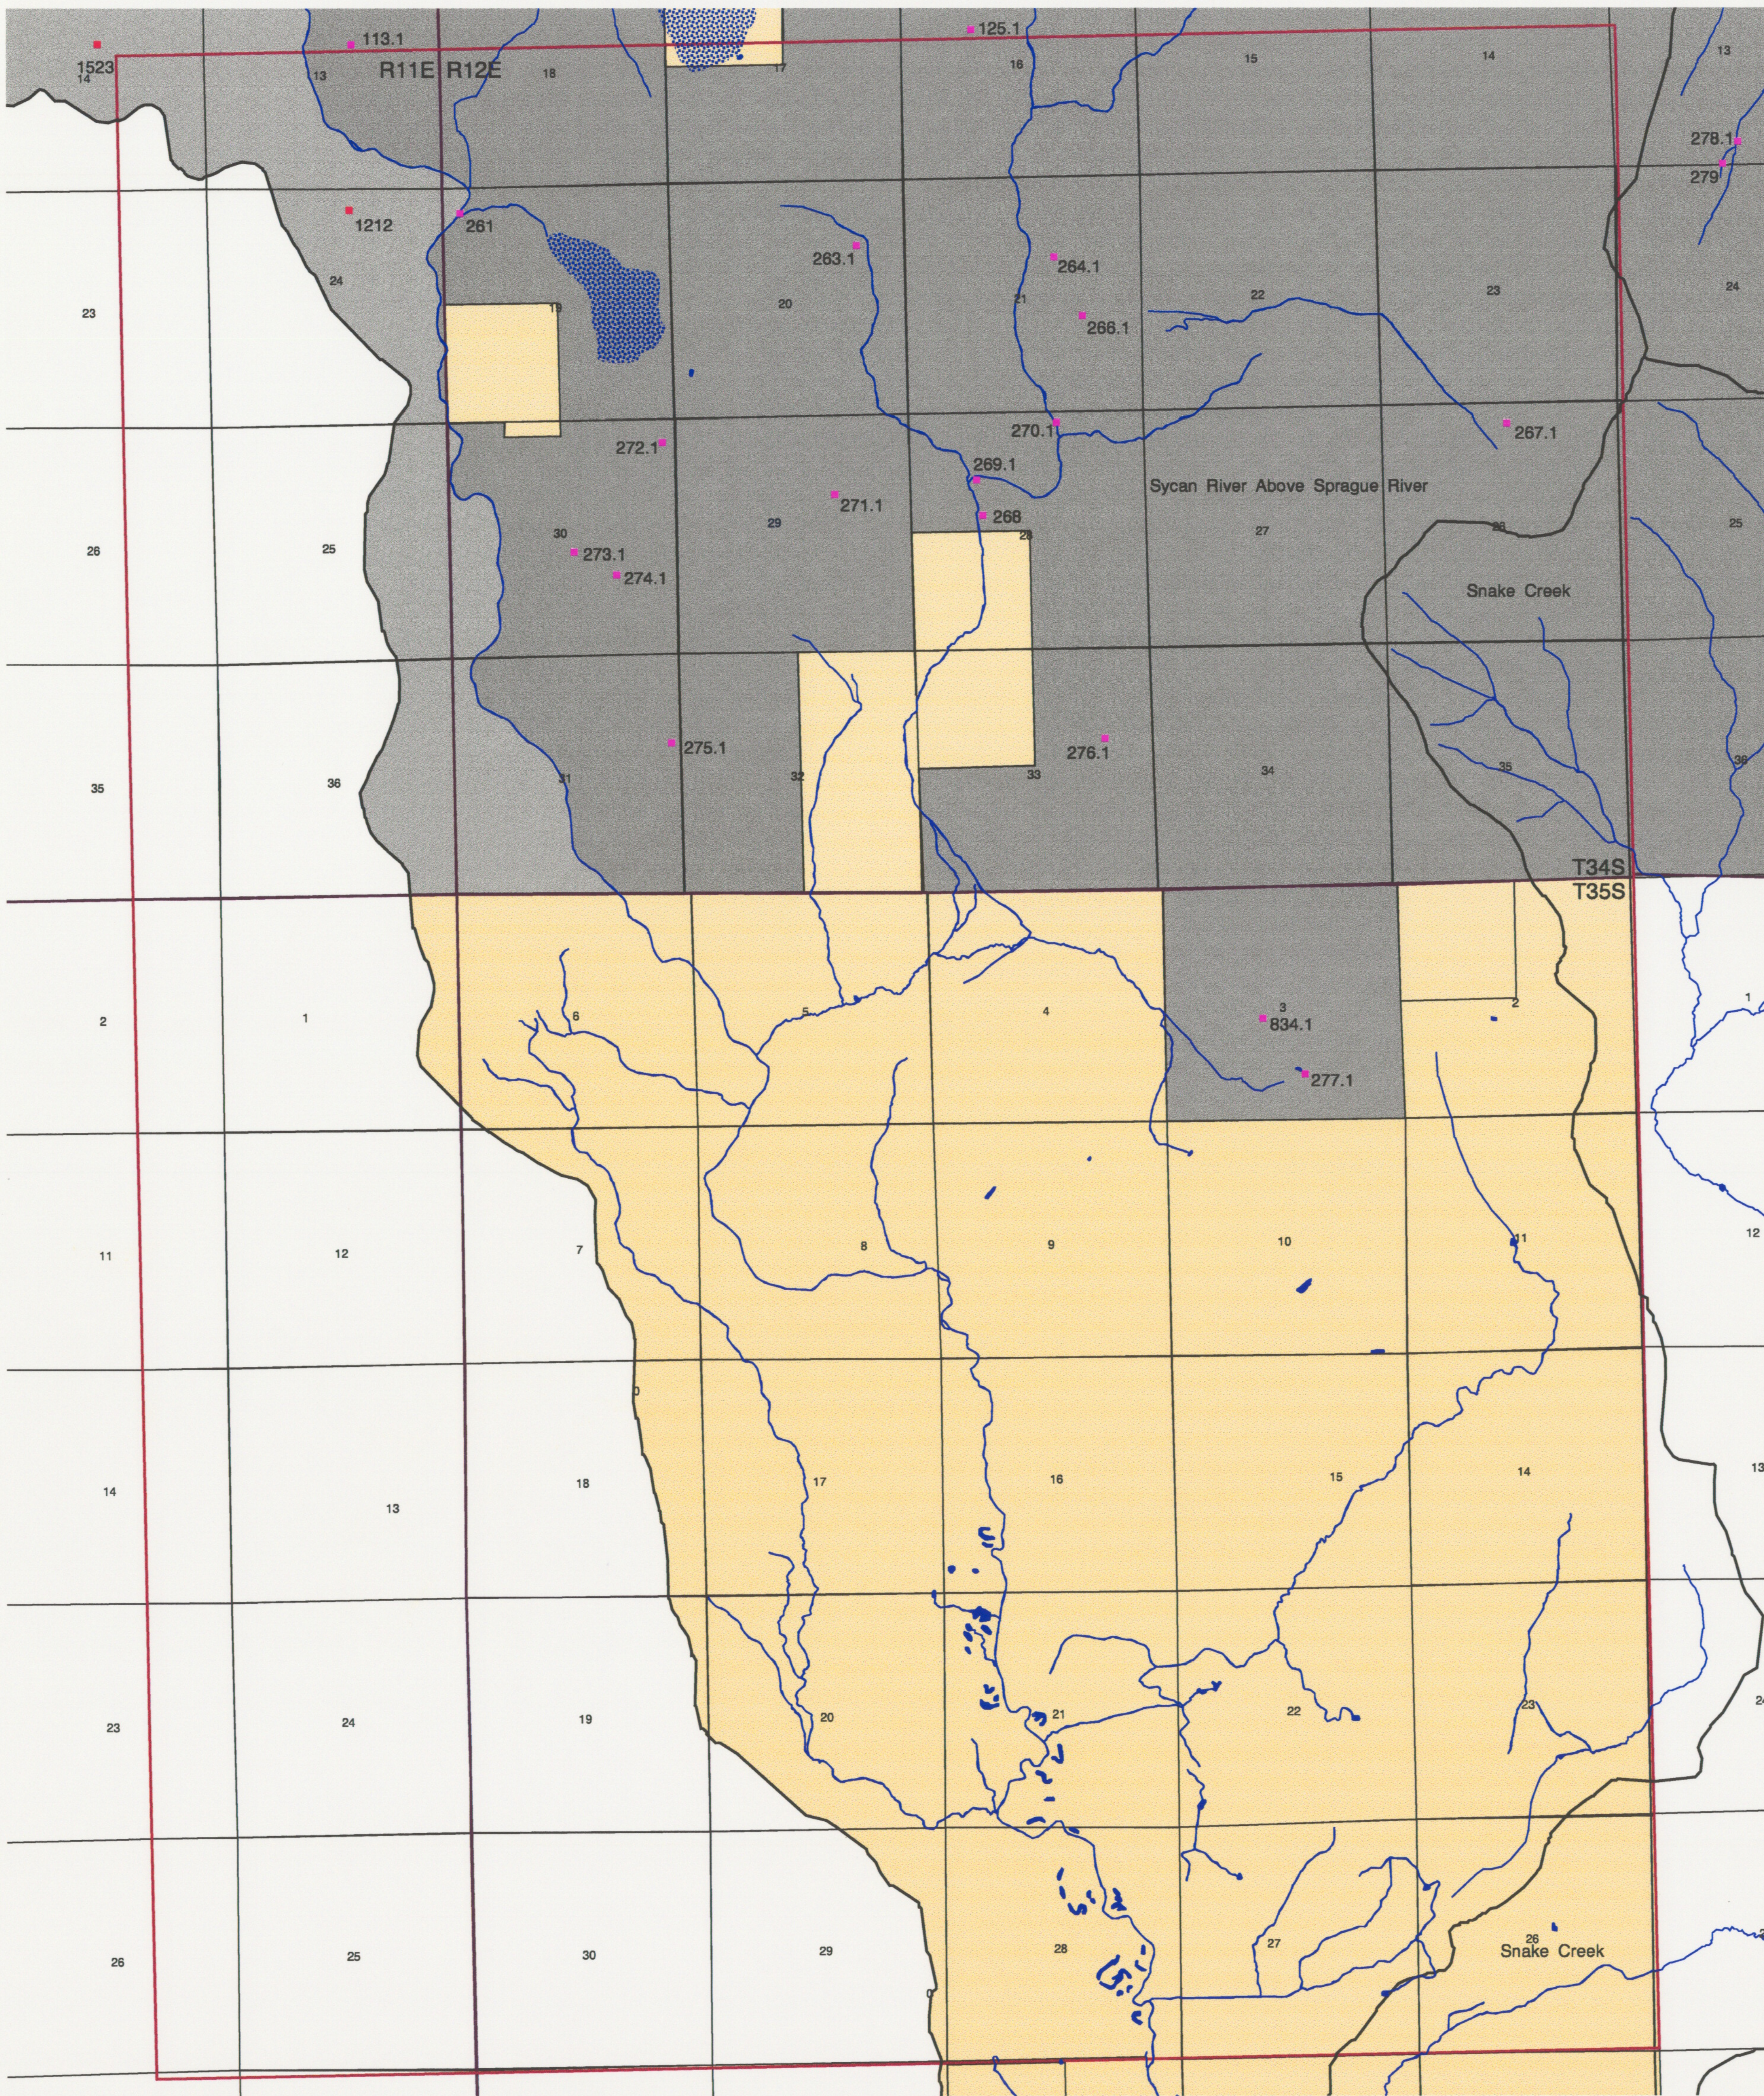

National Forest Consumptive Claims

Sycan River above Confluence with Sprague River Watershed

H.U.C. 1801020203

Spodue Mtn Quadrangle

97 408 0101

97 408 0101

1:24000

- Fremont National Forest Consumptive Claims
- Winema National Forest Consumptive Claims
- Streams
- Lakes/Ponds
- Marsh
- Watershed Boundary
- Spodue Mtn Quad Boundary
- Township/Range
- Sections
- Ownership Boundary
- FREMONT NATIONAL FOREST
- OTHER - STATE OF OREGON
- PRIVATE LANDS
- WINEMA NATIONAL FOREST