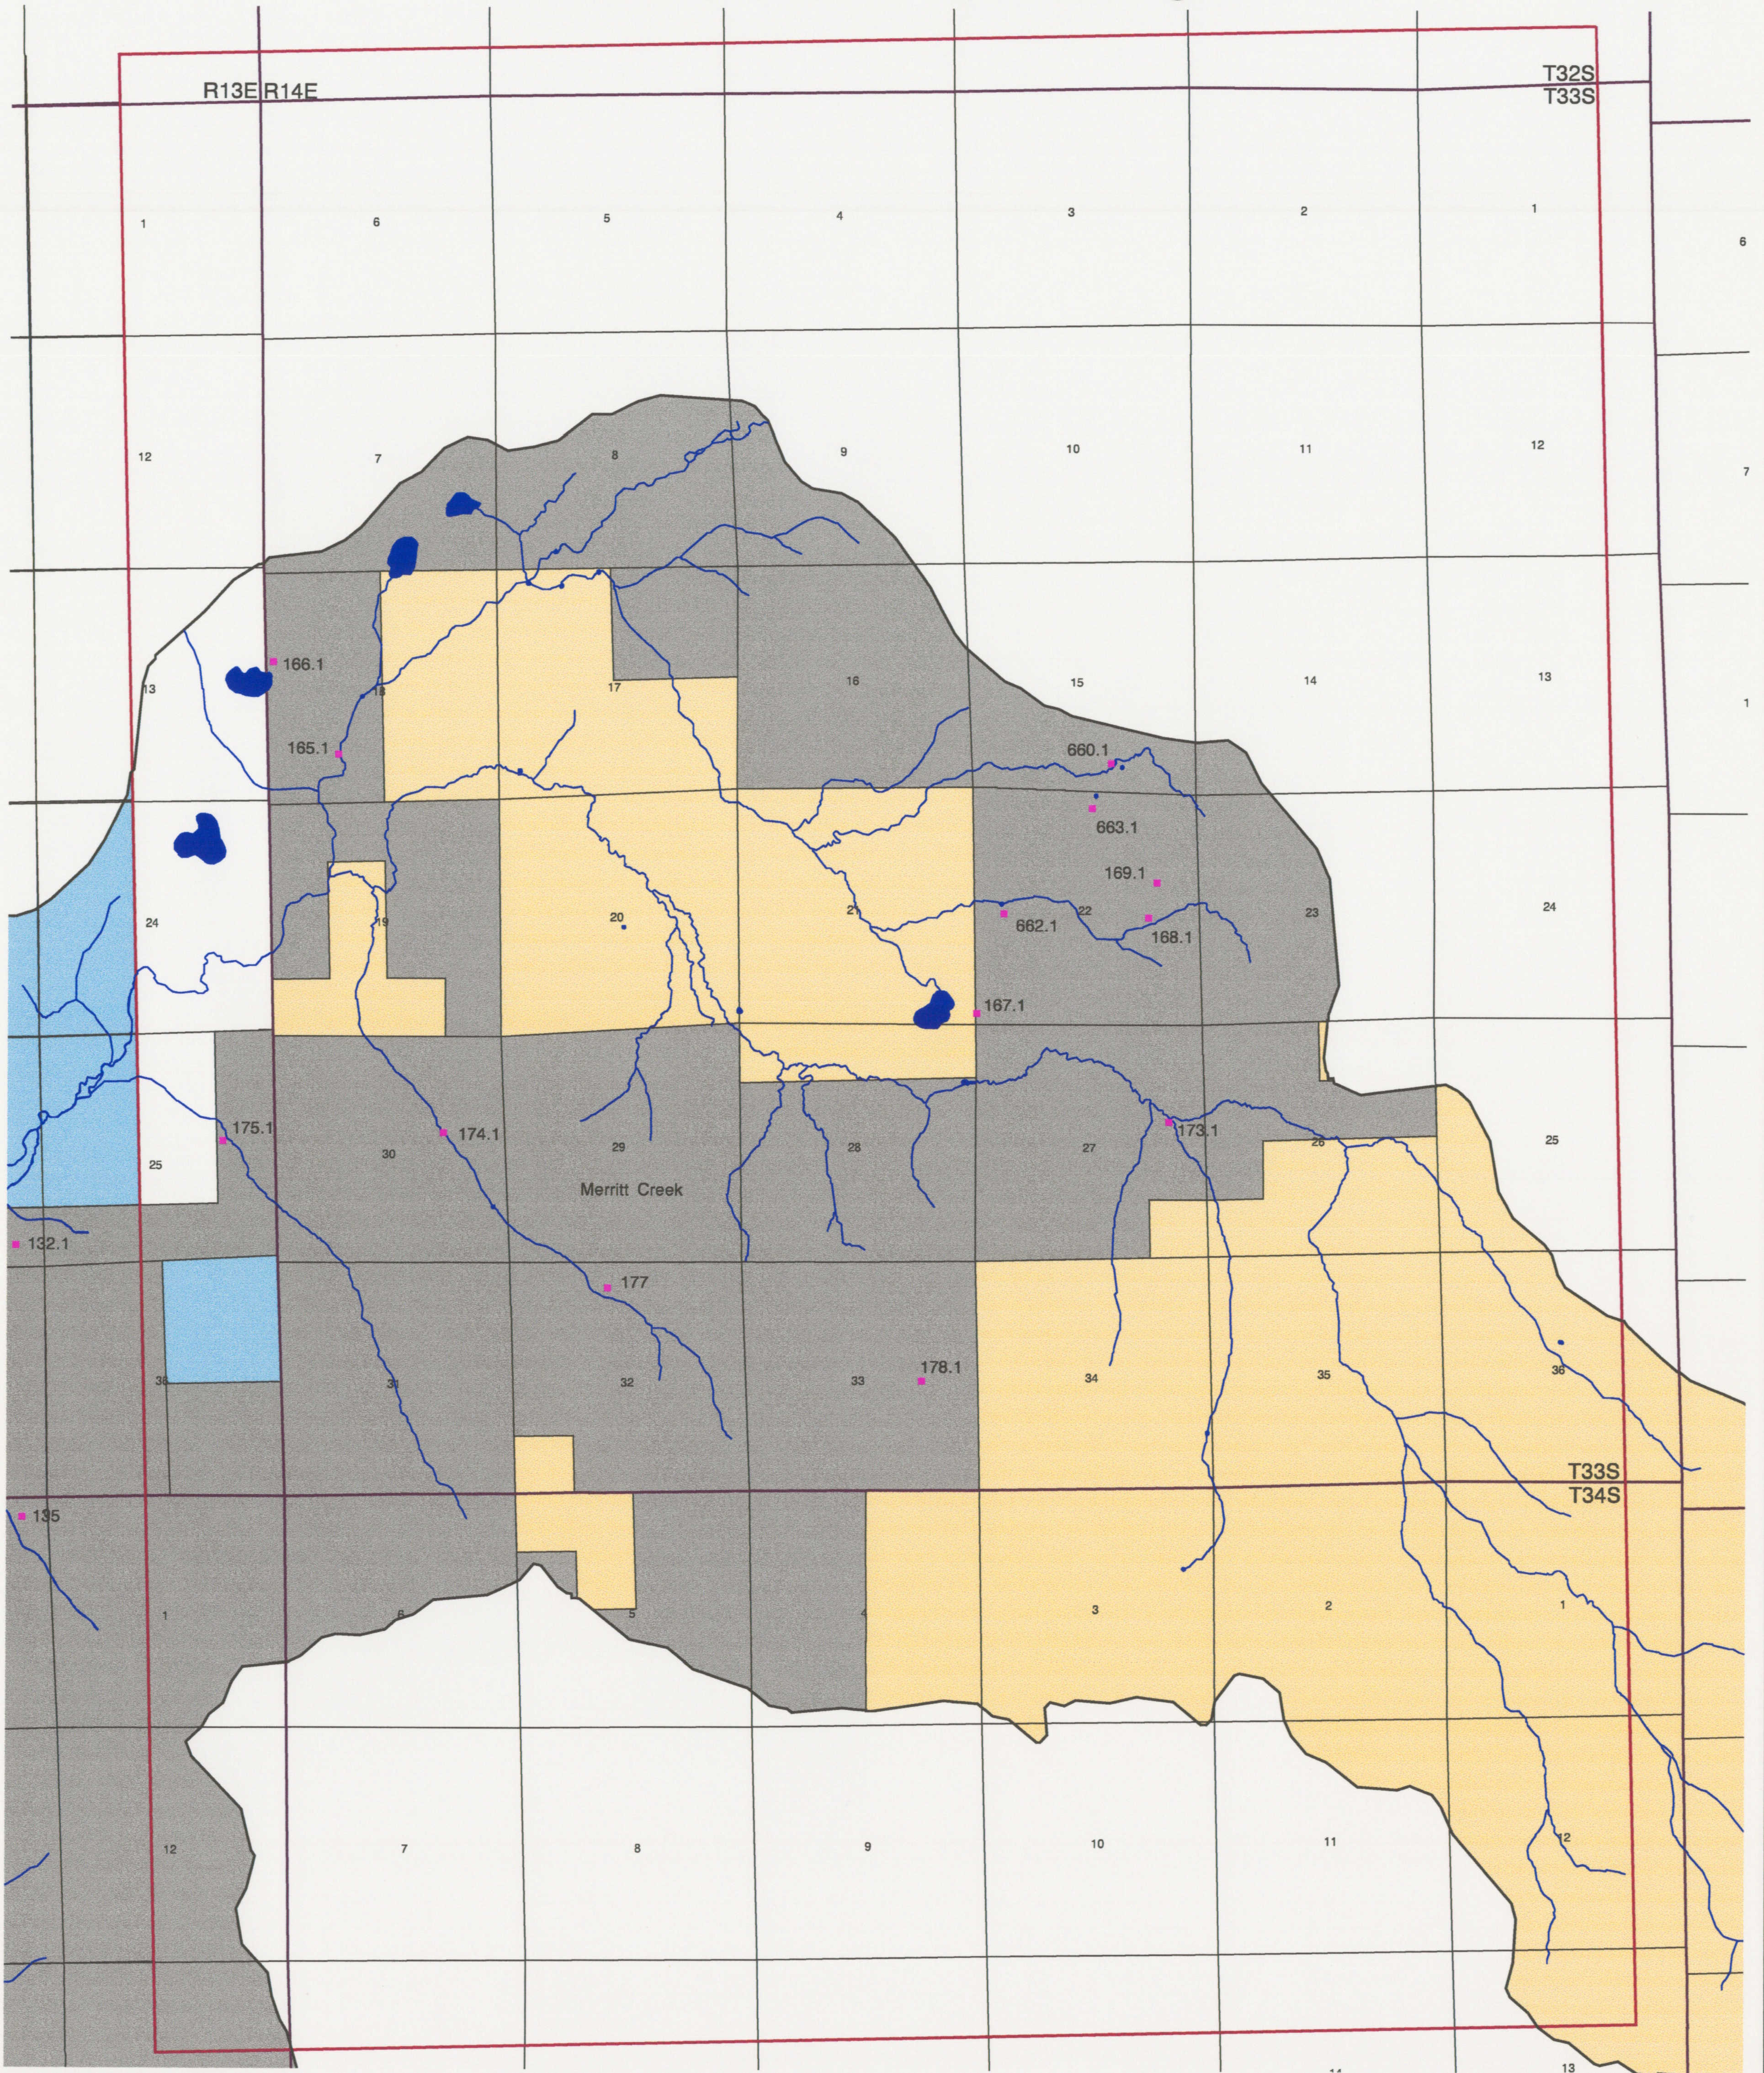

## Sycan River above Confluence with Sprague River Watershed

### Riverbed Butte Quadrangle

1:24000

- Fremont National Forest Consumptive Claims
- Winema National Forest Consumptive Claims
- Streams
- Lakes/Ponds
- Marsh
- Watershed Boundary
- Riverbed Butte Quad Boundary
- Township/Range
- Sections
- Ownership Boundary
- FREMONT NATIONAL FOREST
- OTHER - STATE OF OREGON
- PRIVATE LANDS
- WINEMA NATIONAL FOREST