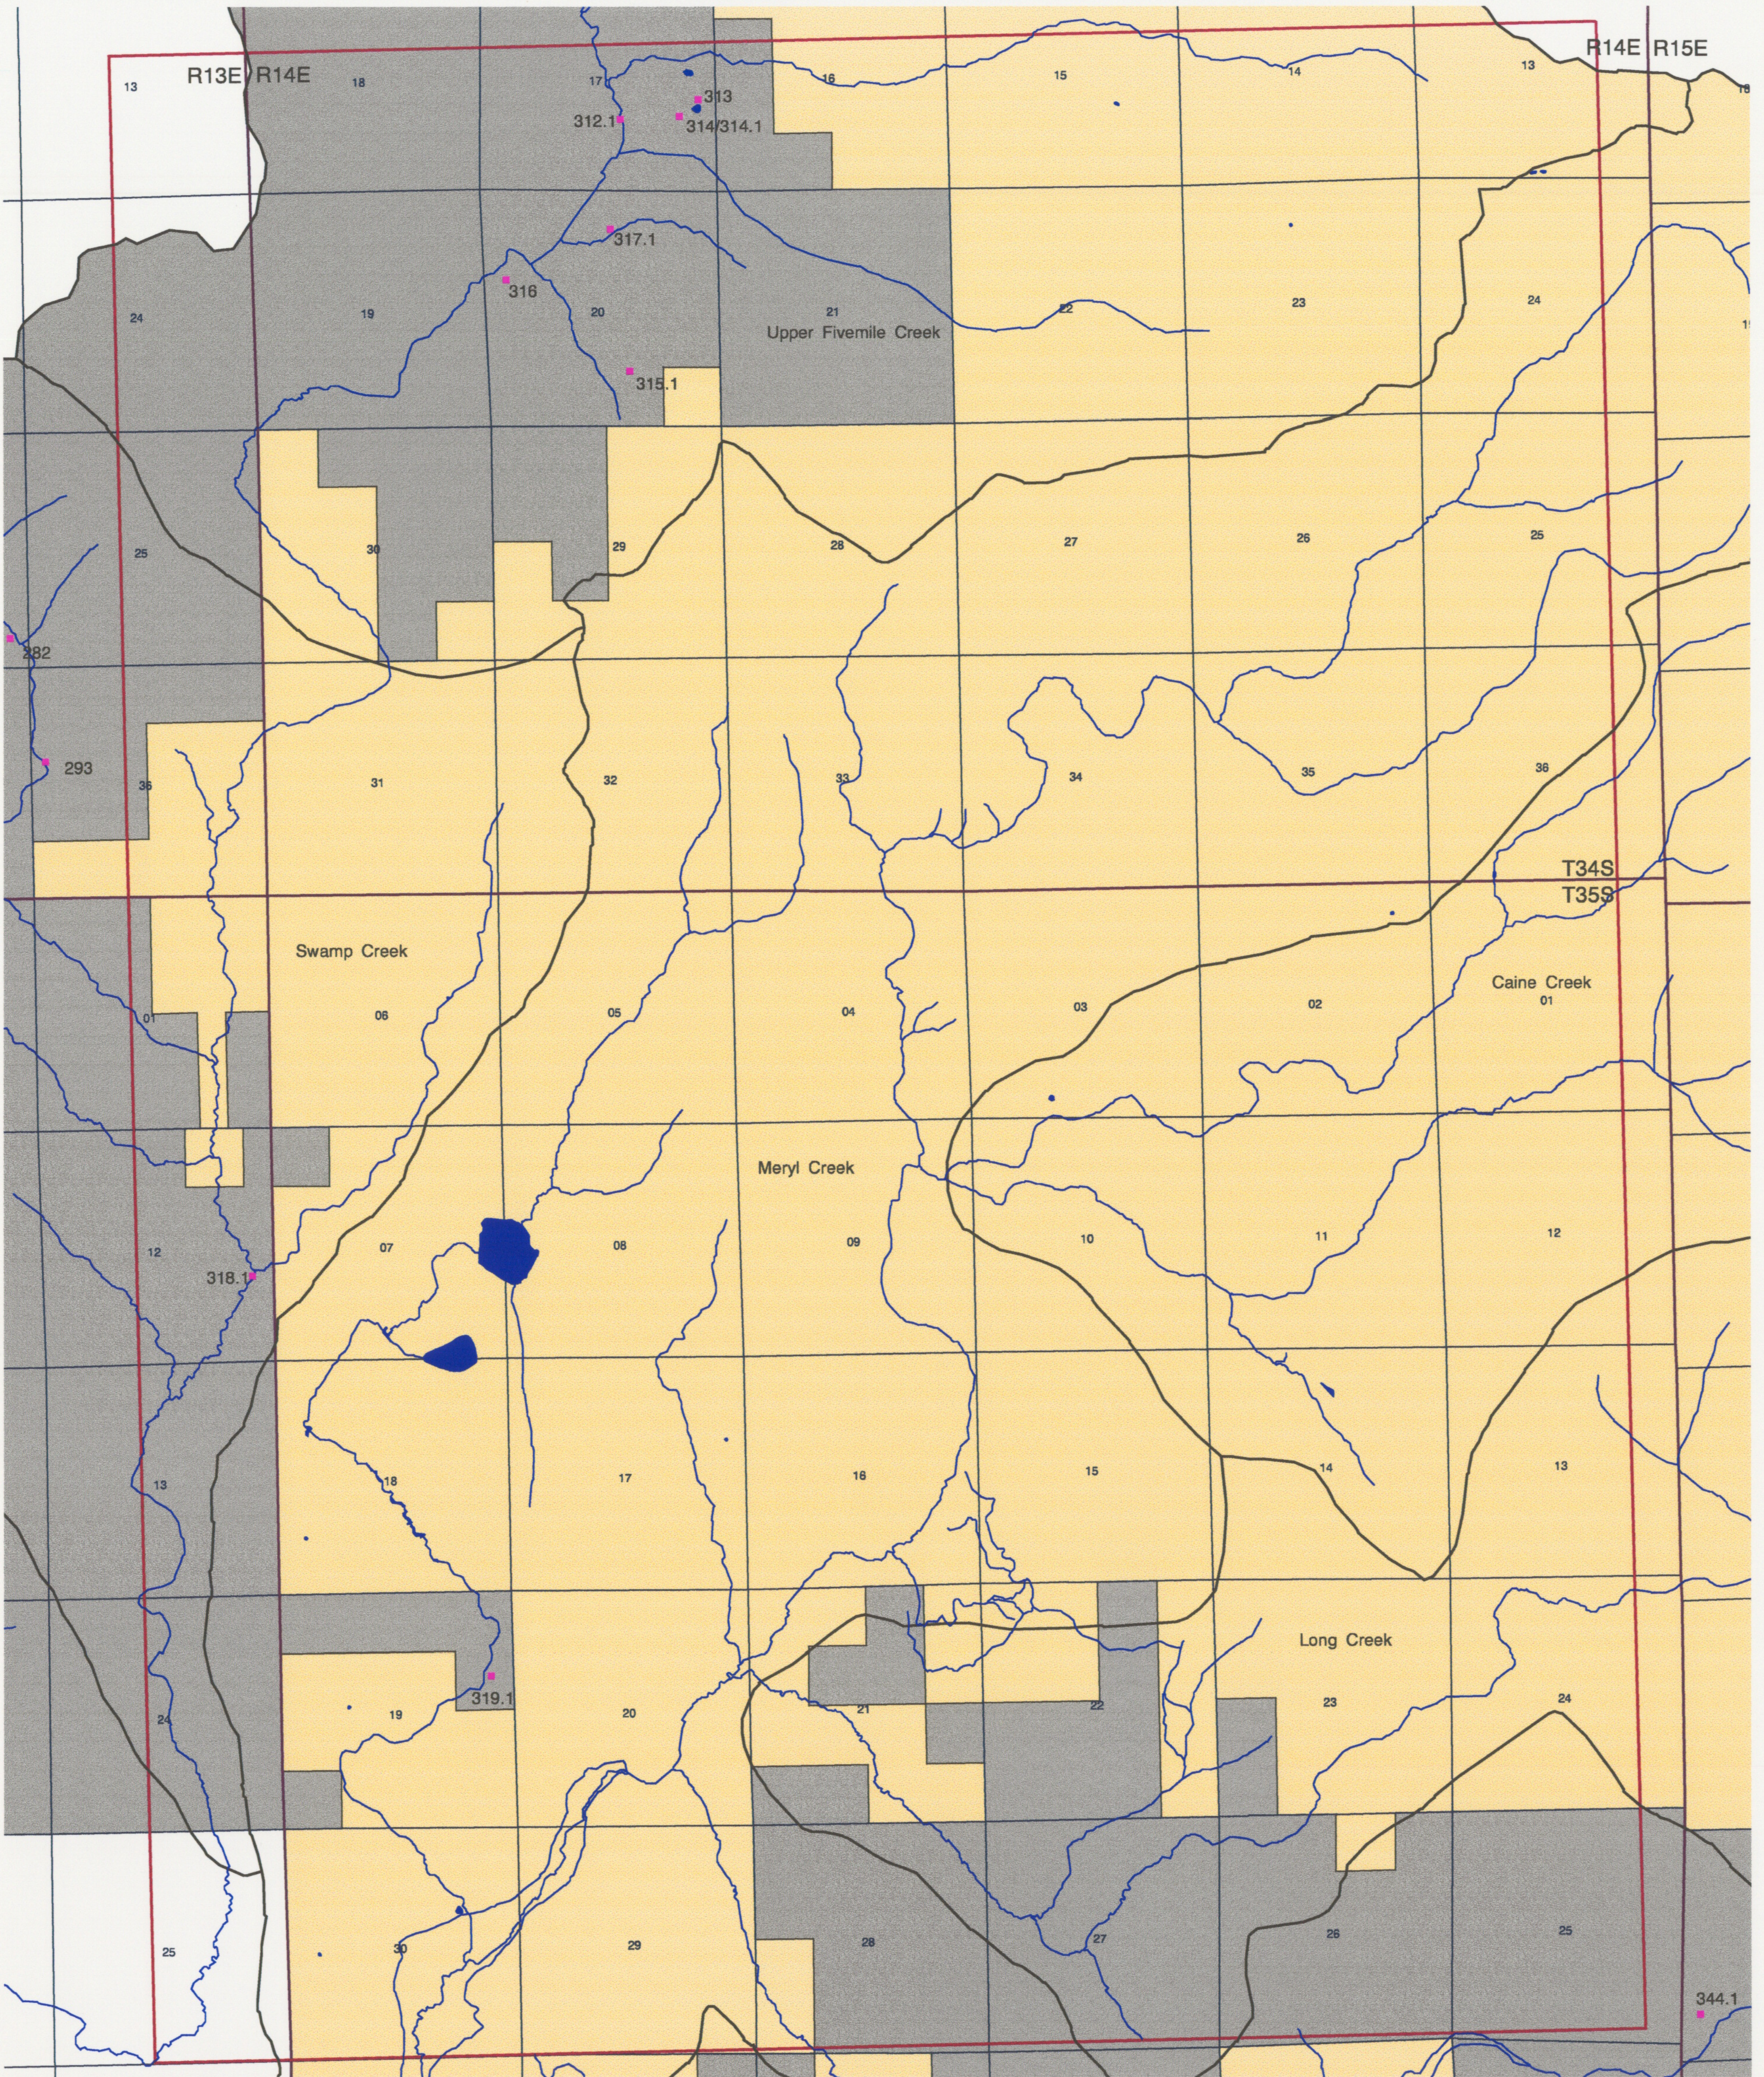

National Forest Consumptive Claims

North Fork Sprague River Watershed

H.U.C. 1801020204

-  Streams
-  Lakes/Ponds
-  Marsh
-  Watershed Boundary
-  Non - Reserved Lands
-  Township/Range
-  Sections
-  Gearhart Wilderness
-  Ownership Boundary
-  FREMONT NATIONAL FOREST
-  PRIVATE LANDS

- Fremont National Forest Consumptive Claims
- Streams
- Lakes/Ponds
- ▨ Marsh
- Watershed Boundary
- Campbell Reservoir Quad Boundary
- Townships/Ranges
- Sections
- Gearhart Wilderness
- Ownership Boundary
- FREMONT NATIONAL
- PRIVATE LANDS

National Forest Consumptive Claims

North Fork Sprague River Watershed

H.U.C. 1801020204

Sandhill Crossing Quadrangle

97 409 0127

97 409 0127

1:24000

- Fremont National Forest Consumptive Claims
- Streams
- Lakes/Ponds
- ▨ Marsh
- Watershed Boundary
- Sandhill Crossing Quad Boundary
- Townships/Ranges
- Sections
- Gearhart Wilderness
- Ownership Boundary
- FREMONT NATIONAL FOREST
- PRIVATE LANDS

National Forest Consumptive Claims

North Fork Sprague River Watershed

H.U.C. 1801020204

Rodeo Butte Quadrangle

97 409 0128

97 409 0128

1:24000

- Fremont National Forest Consumptive Claims
- Streams
- Lakes/Ponds
- ▨ Marsh
- Watershed Boundary
- Rodeo Butte Quad Boundary
- Townships/Ranges
- Sections
- Gearhart Wilderness
- Ownership Boundary
- FREMONT NATIONAL FOREST
- PRIVATE LANDS