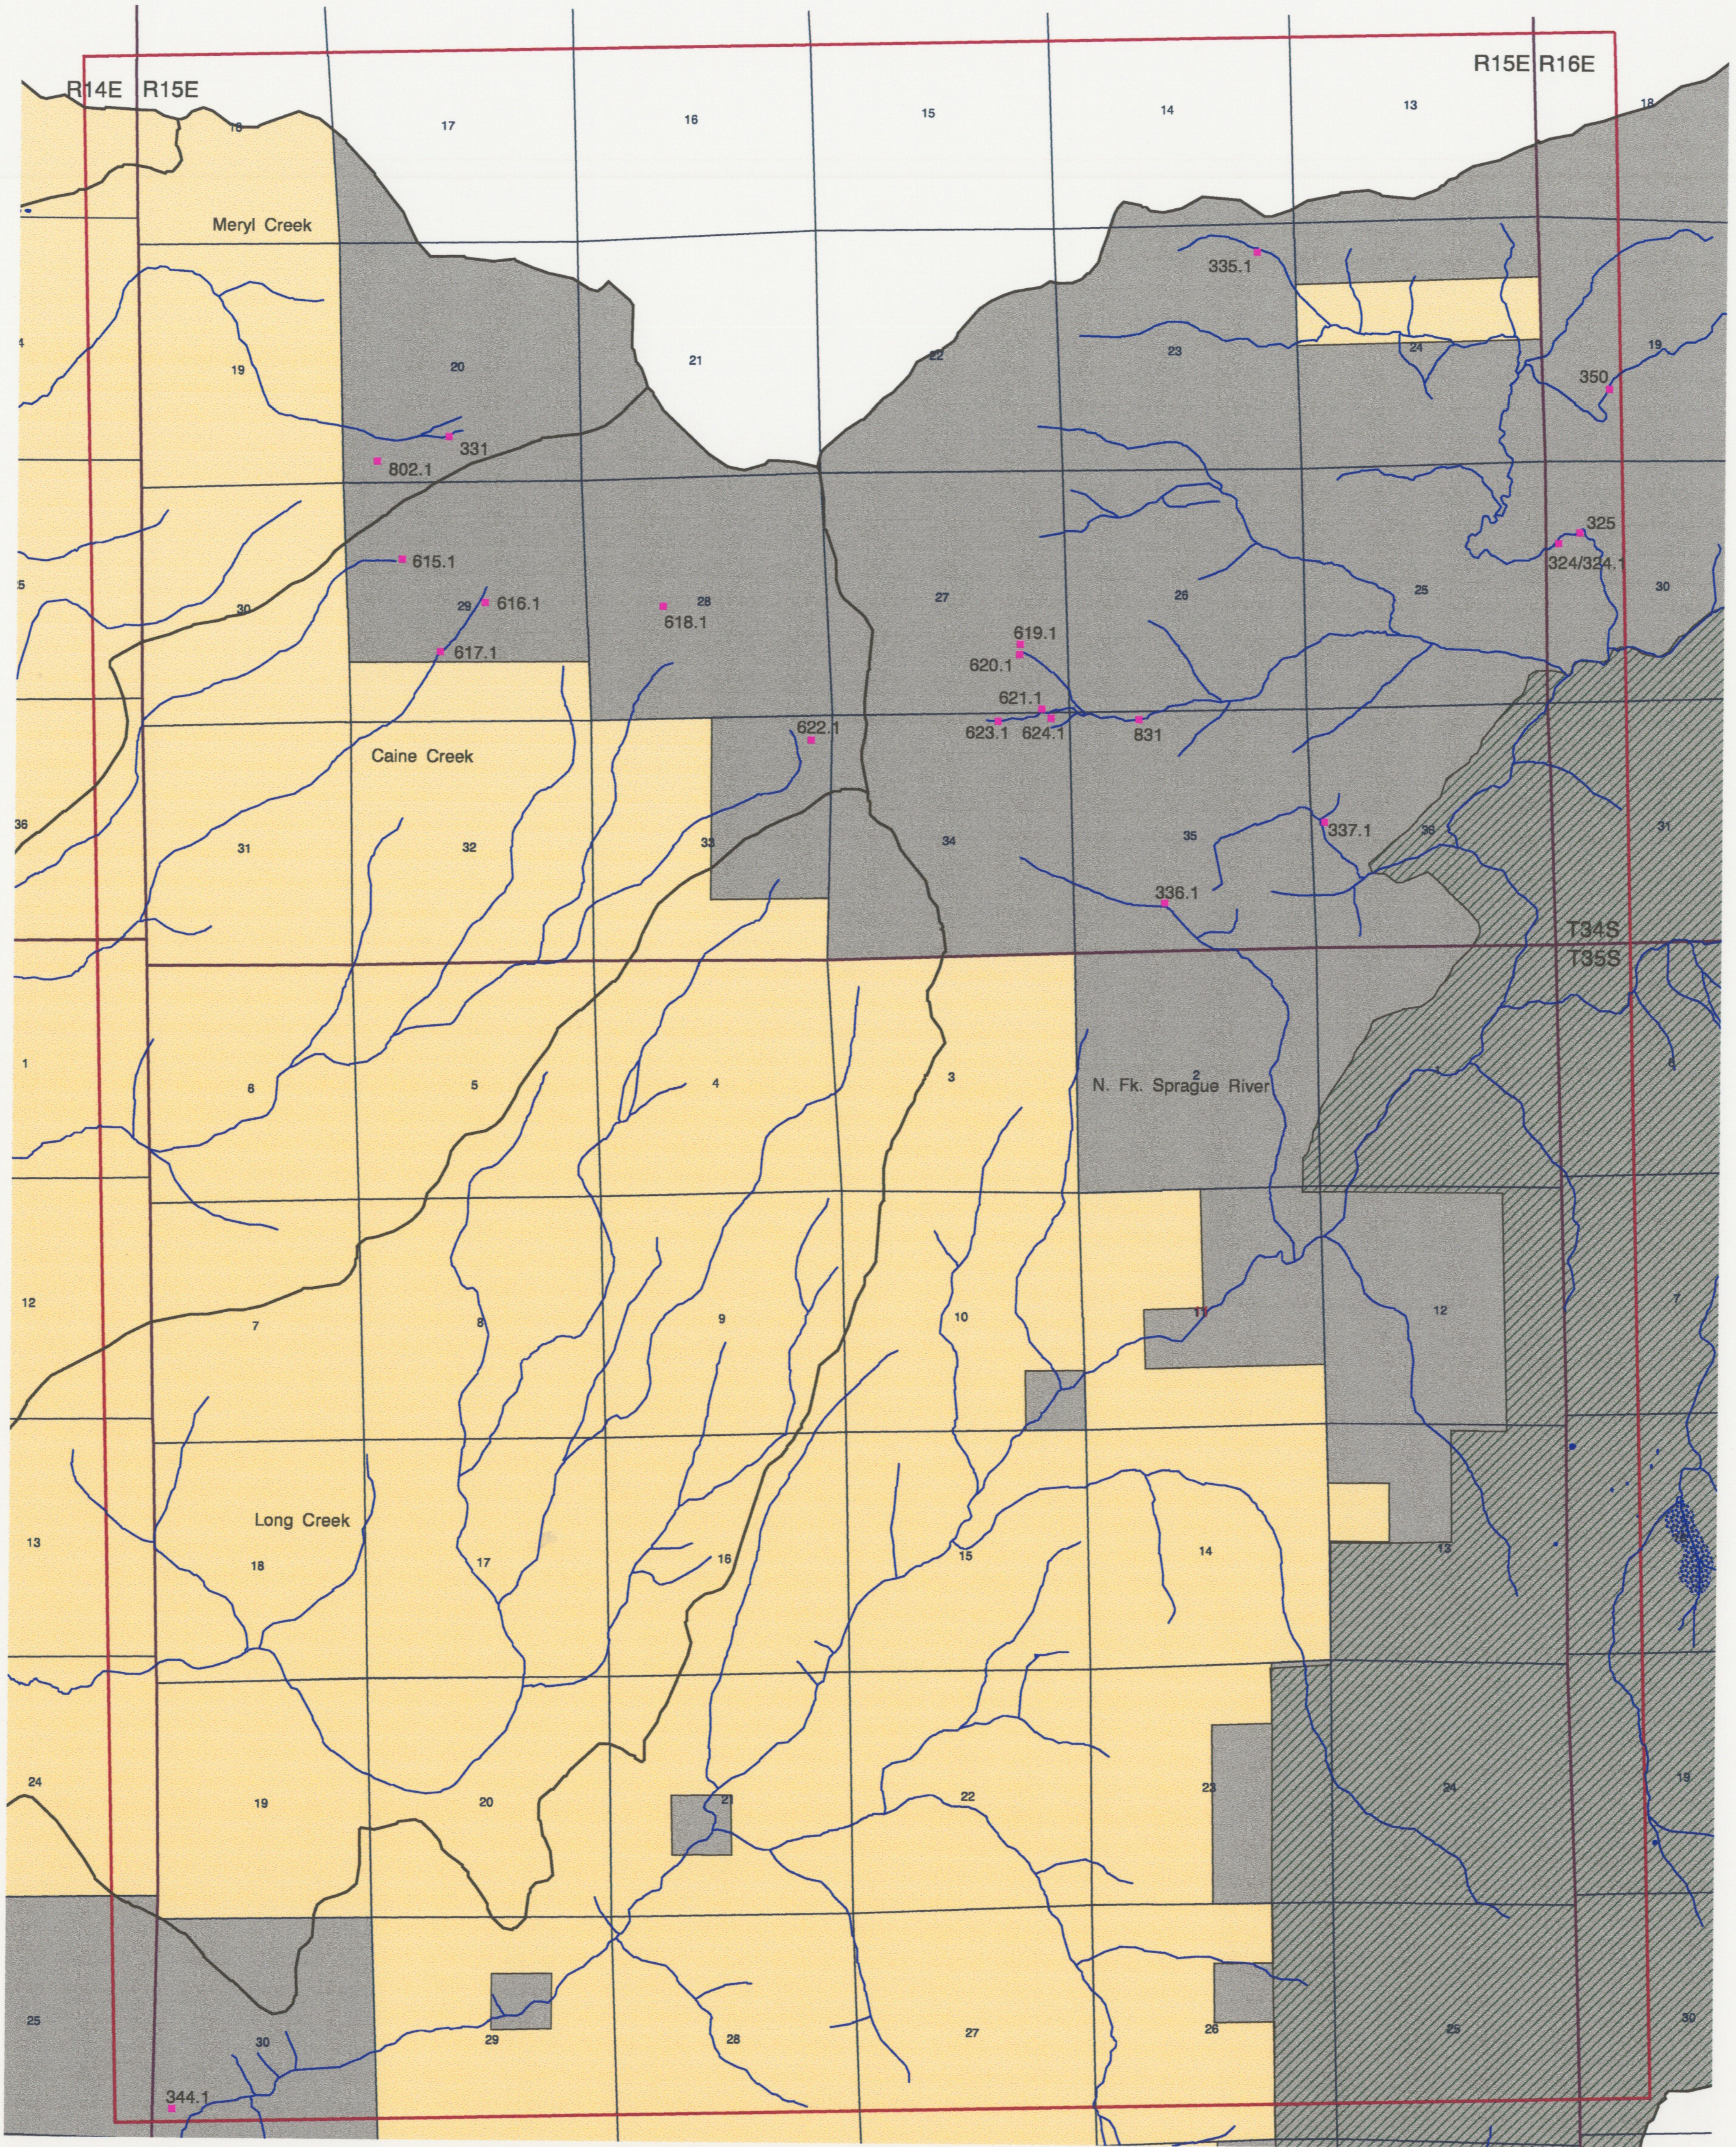

National Forest Consumptive Claims

North Fork Sprague River Watershed

H.U.C. 1801020204

-  Streams
-  Lakes/Ponds
-  Marsh
-  Watershed Boundary
-  Non - Reserved Lands
-  Township/Range
-  Sections
-  Gearhart Wilderness
-  Ownership Boundary
-  FREMONT NATIONAL FOREST
-  PRIVATE LANDS

- Fremont National Forest Consumptive Claims
- Streams
- Lakes/Ponds
- ▨ Marsh
- Watershed Boundary
- Campbell Reservoir Quad Boundary
- Townships/Ranges
- Sections
- Gearhart Wilderness
- Ownership Boundary
- FREMONT NATIONAL
- PRIVATE LANDS

National Forest Consumptive Claims

North Fork Sprague River Watershed

H.U.C. 1801020204

Sandhill Crossing Quadrangle

97 409 0127

97 409 0127

1:24000

- Fremont National Forest Consumptive Claims
- Streams
- Lakes/Ponds
- ▨ Marsh
- Watershed Boundary
- Sandhill Crossing Quad Boundary
- Townships/Ranges
- Sections
- Gearhart Wilderness
- Ownership Boundary
- FREMONT NATIONAL FOREST
- PRIVATE LANDS

National Forest Consumptive Claims

North Fork Sprague River Watershed

H.U.C. 1801020204

Rodeo Butte Quadrangle

97 409 0128

97 409 0128

1:24000

- Fremont National Forest Consumptive Claims
- Streams
- Lakes/Ponds
- ▨ Marsh
- Watershed Boundary
- Rodeo Butte Quad Boundary
- Townships/Ranges
- Sections
- Gearhart Wilderness
- Ownership Boundary
- FREMONT NATIONAL FOREST
- PRIVATE LANDS