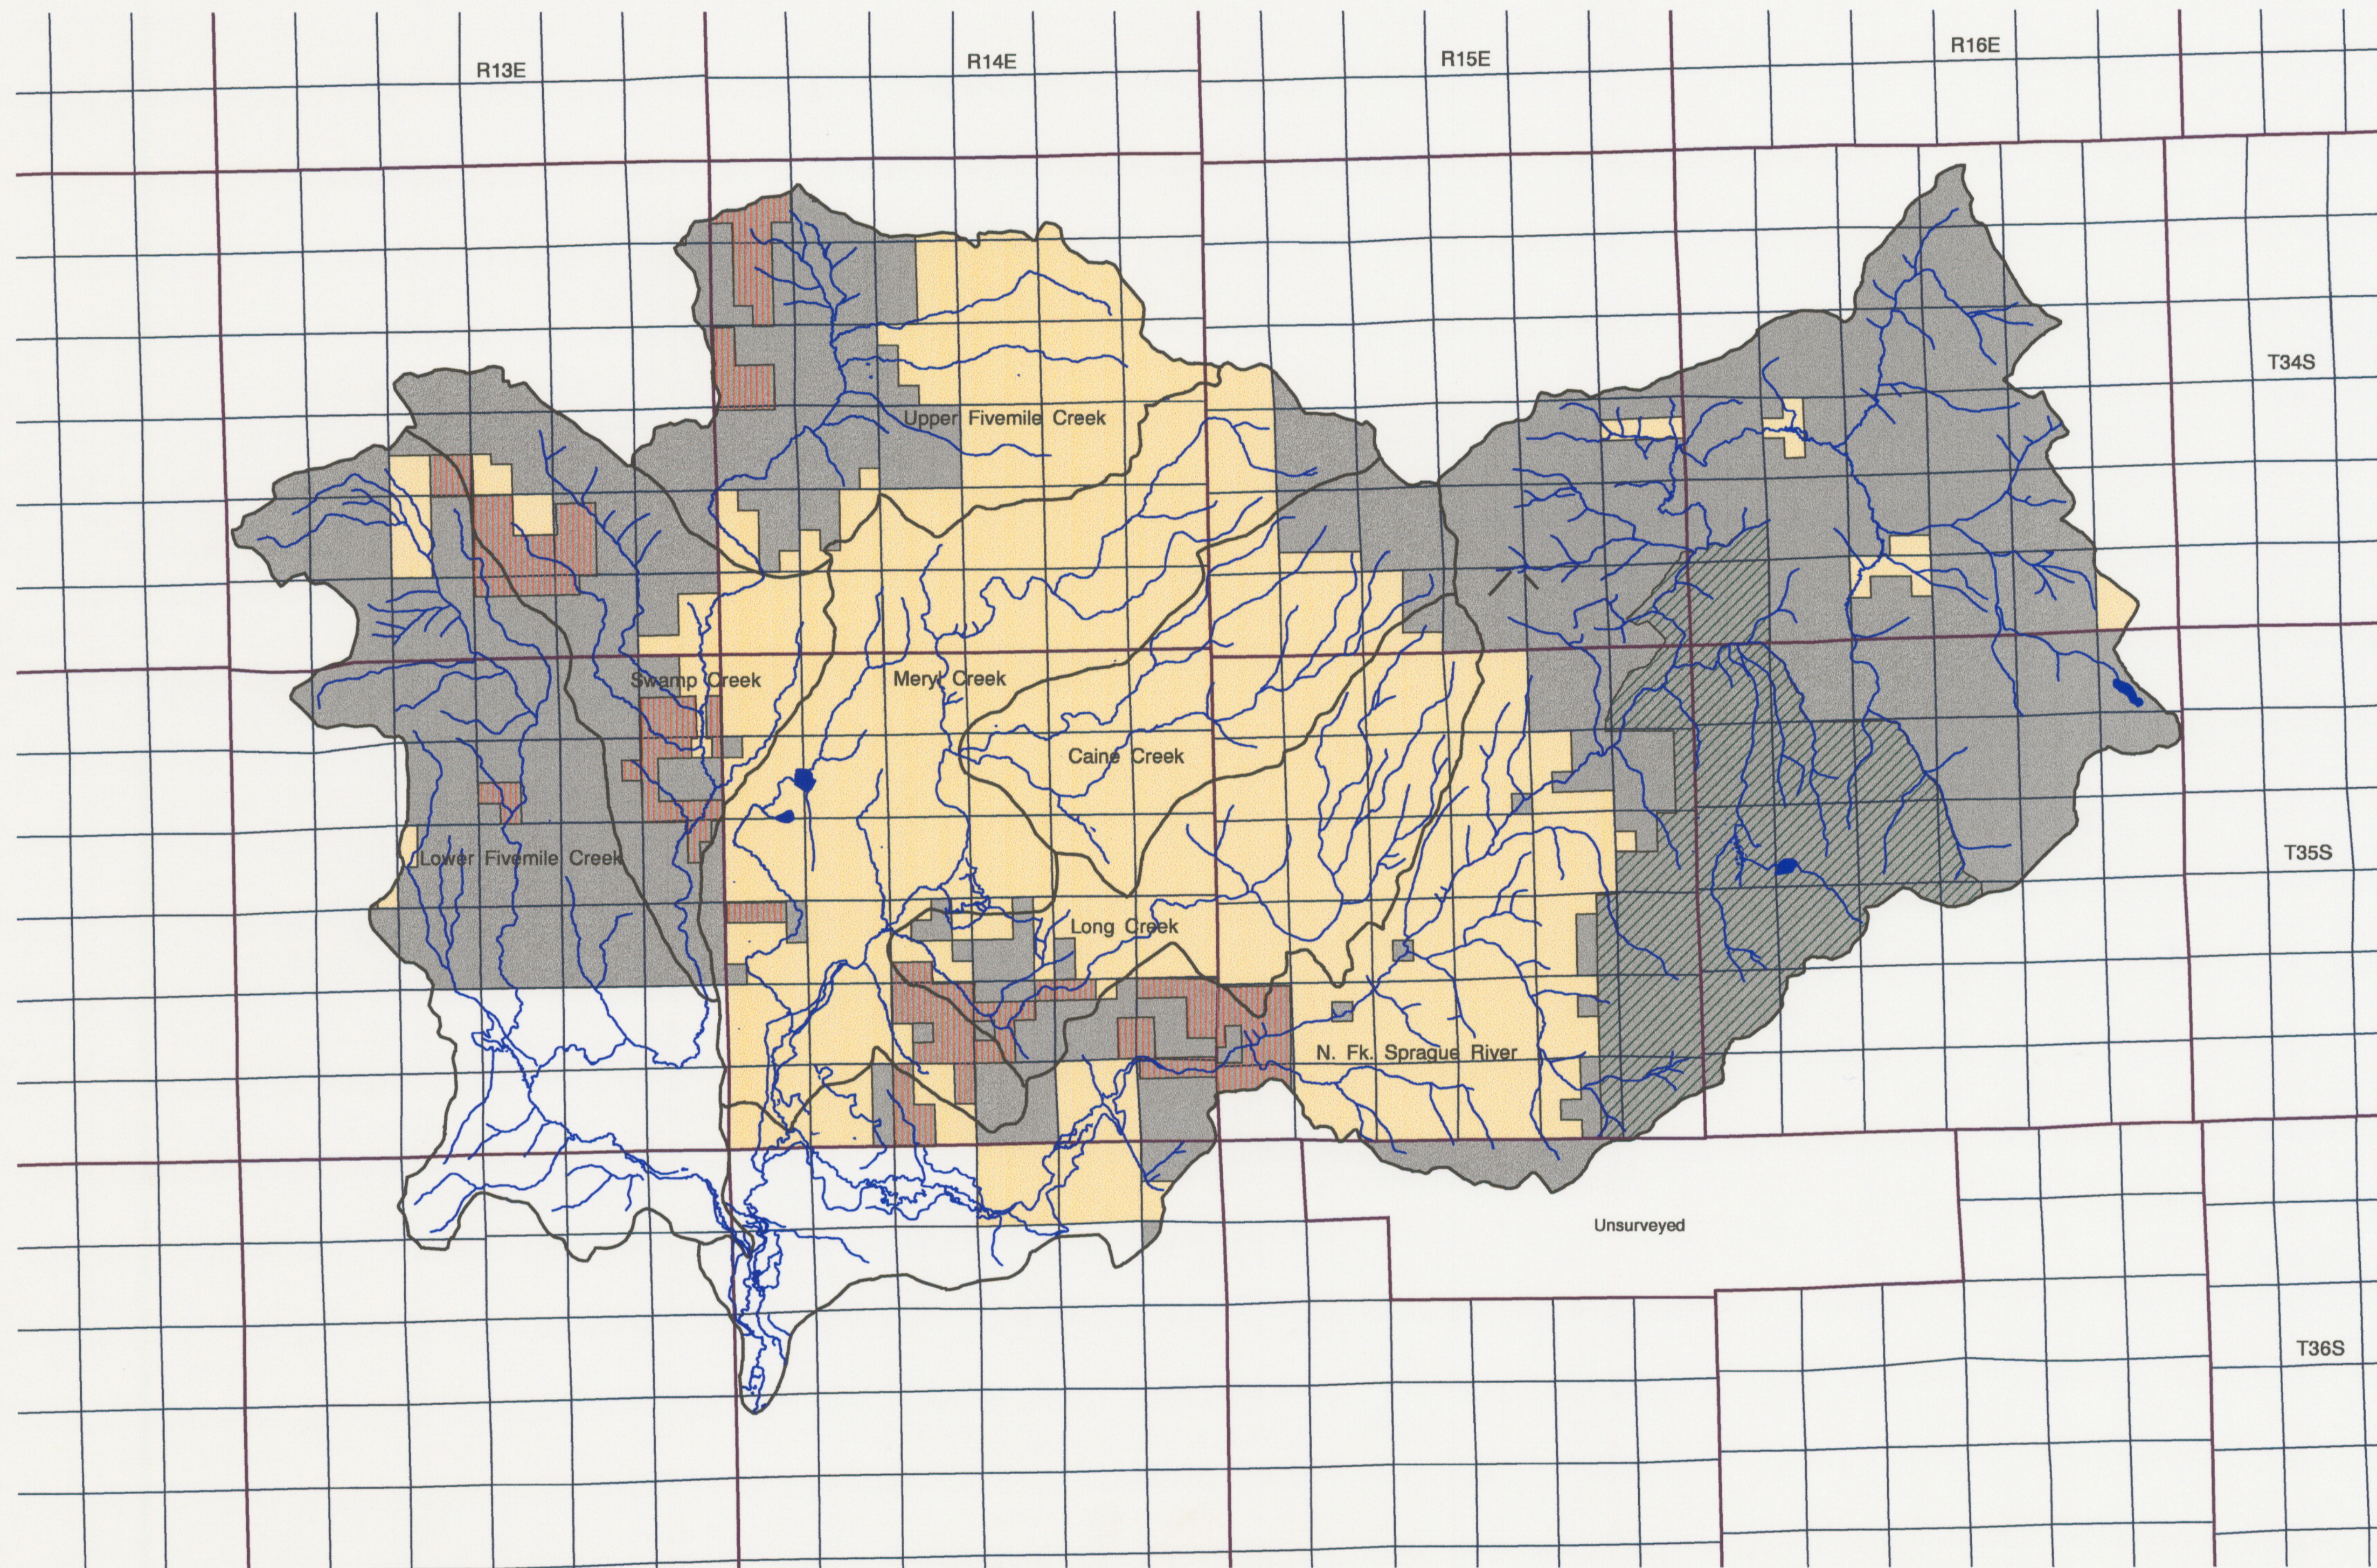

National Forest Consumptive Claims

North Fork Sprague River Watershed

H.U.C. 1801020204

-  Streams
-  Lakes/Ponds
-  Marsh
-  Watershed Boundary
-  Non - Reserved Lands
-  Township/Range
-  Sections
-  Gearhart Wilderness
-  Ownership Boundary
-  FREMONT NATIONAL FOREST
-  PRIVATE LANDS

1:80000

National Forest Consumptive Claims

North Fork Sprague River Watershed

H.U.C. 1801020204

Campbell Reservoir Quadrangle

97 409 0126

97 409 0126

1:24000

- Fremont National Forest Consumptive Claims
- Streams
- Lakes/Ponds
- ▨ Marsh
- Watershed Boundary
- Campbell Reservoir Quad Boundary
- Townships/Ranges
- Sections
- Gearhart Wilderness
- Ownership Boundary
- FREMONT NATIONAL
- PRIVATE LANDS

National Forest Consumptive Claims

North Fork Sprague River Watershed

H.U.C. 1801020204

Sandhill Crossing Quadrangle

97 409 0127

97 409 0127

1:24000

- Fremont National Forest Consumptive Claims
- Streams
- Lakes/Ponds
- ▨ Marsh
- Watershed Boundary
- Sandhill Crossing Quad Boundary
- Townships/Ranges
- Sections
- Gearhart Wilderness
- Ownership Boundary
- FREMONT NATIONAL FOREST
- PRIVATE LANDS