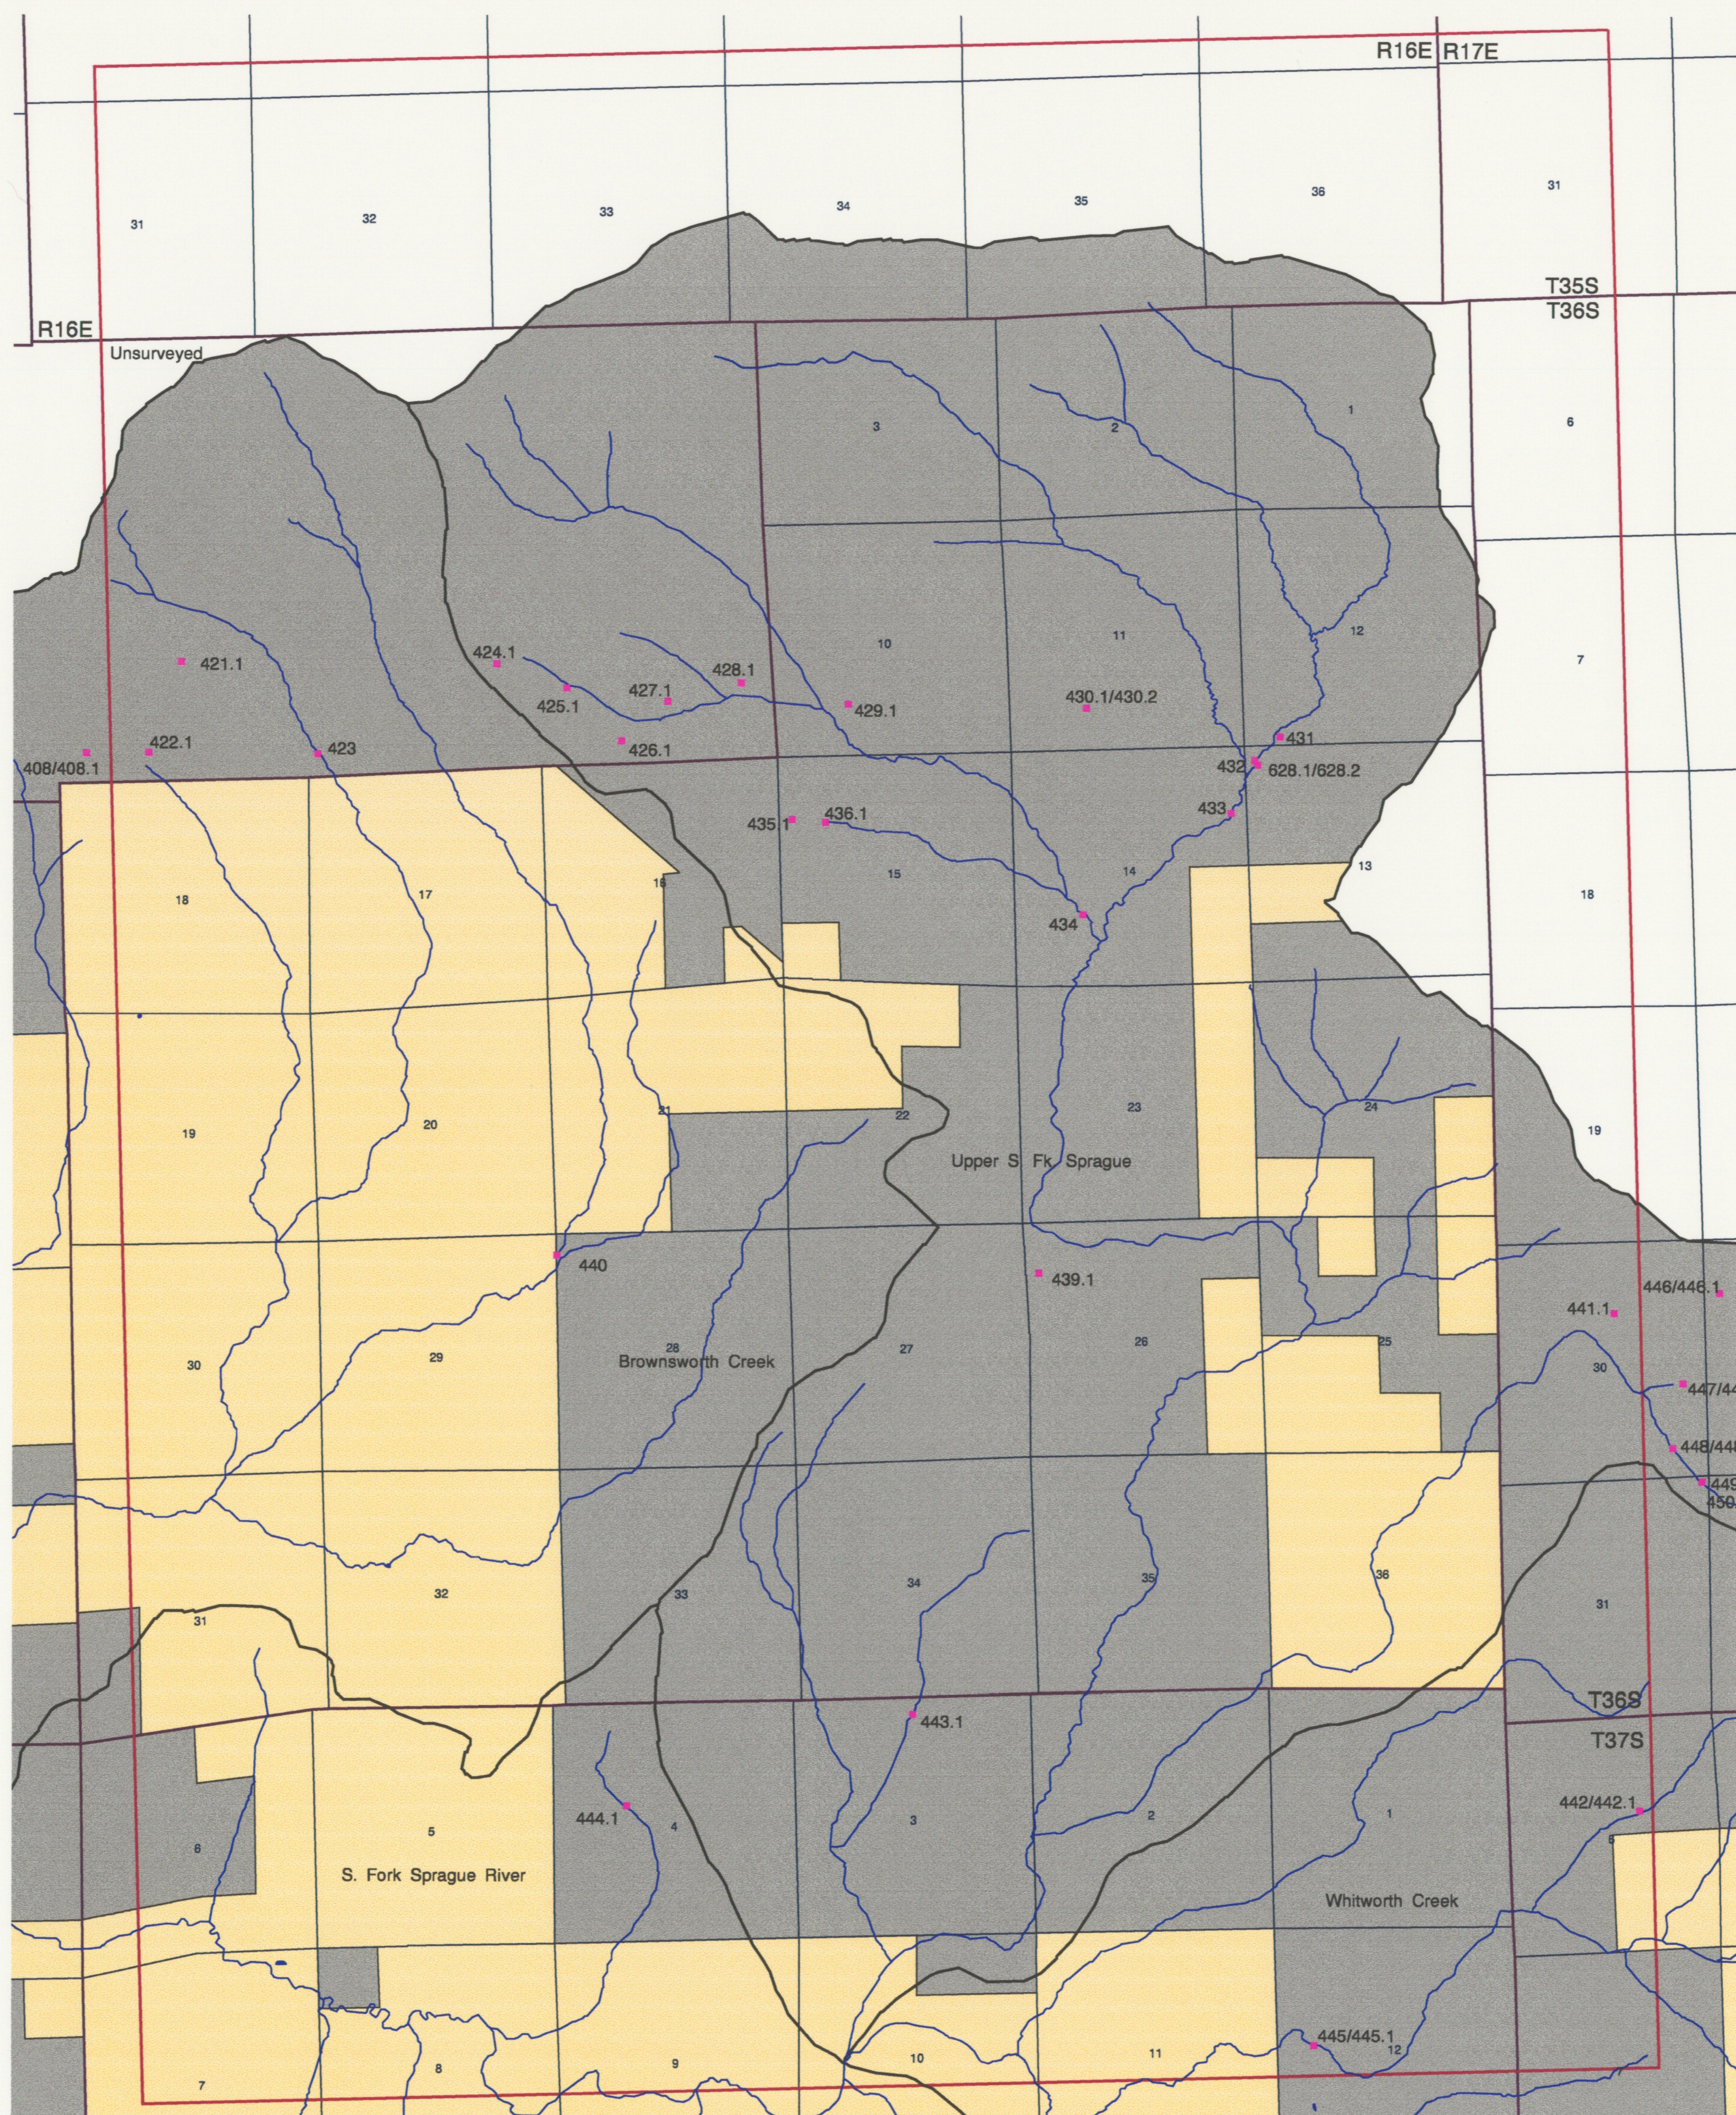

National Forest Consumptive Claims

South Fork Sprague River Watershed

H.U.C. 1801020205

Gearhart Mtn Quadrangle

97 410 0056

97 410 0056

1:24000

- Fremont National Forest Consumptive Claims
- Streams
- Lakes/Ponds
- Marsh
- Watershed Boundary
- Gearhart Mtn Quad Boundary
- Townships/Ranges
- Sections
- Ownership Boundary
- FREMONT NATIONAL FOREST
- PRIVATE LANDS

National Forest Consumptive Claims

South Fork Sprague River Watershed

H.U.C. 1801020205

Coleman Point Quadrangle

97 410 0057

97 410 0057

1:24000

- Fremont National Forest Consumptive Claims
- Streams
- Lakes/Ponds
- Marsh
- Watershed Boundary
- Coleman Point Quad Boundary
- Townships/Ranges
- Sections
- Ownership Boundary
- FREMONT NATIONAL FOREST
- PRIVATE LANDS

National Forest Consumptive Claims

South Fork Sprague River Watershed

H.U.C. 1801020205

Paradise Mtn Quadrangle

97 410 0058

97 410 0058

1:24000

- Fremont National Forest Consumptive Claims
- Streams
- Lakes/Ponds
- Marsh
- Watershed Boundary
- Paradise Mtn Quad Boundary
- Townships/Ranges
- Sections
- Ownership Boundary
- FREMONT NATIONAL FOREST
- PRIVATE LANDS

National Forest Consumptive Claims

South Fork Sprague River Watershed

H.U.C. 1801020205

Quartz Valley Quadrangle

97 410 0059

97 410 0059

1:24000

- Fremont National Forest Consumptive Claims
- Streams
- Lakes/Ponds
- Marsh
- Watershed Boundary
- Quartz Valley Quad Boundary
- Townships/Ranges
- Sections
- Ownership Boundary
- FREMONT NATIONAL FOREST
- PRIVATE LANDS