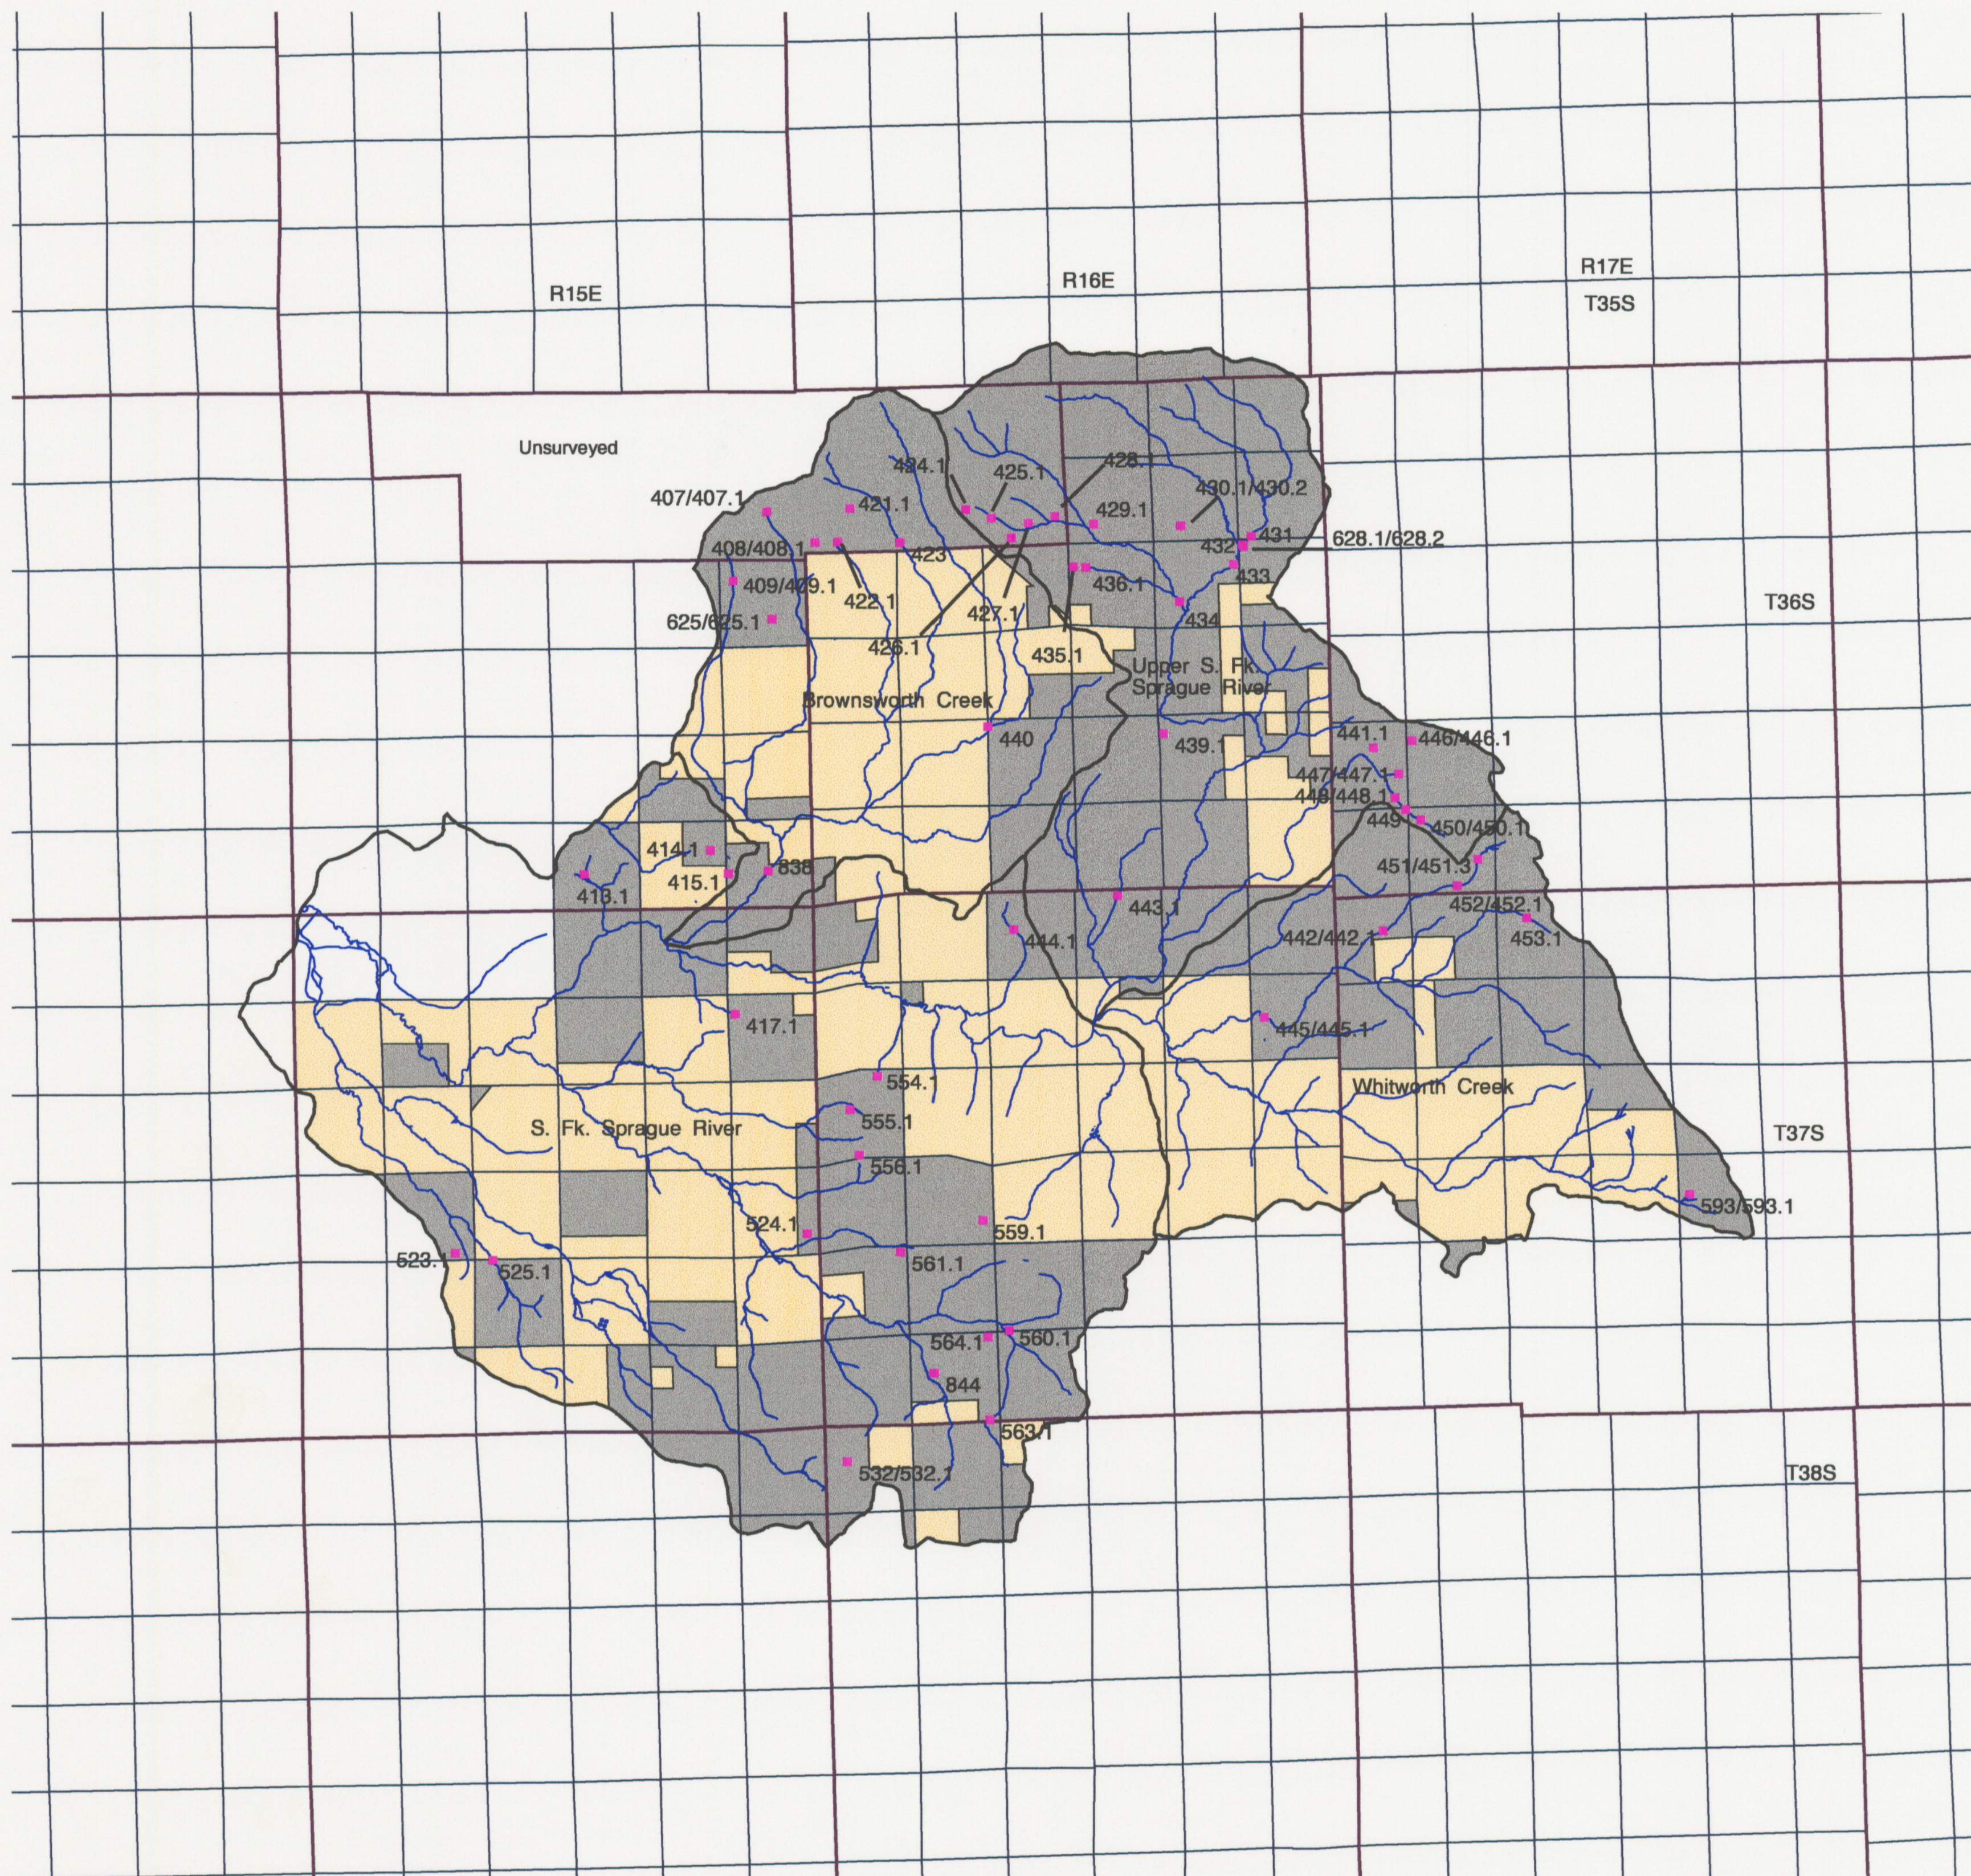

National Forest Consumptive Claims

South Fork Sprague River Watershed H.U.C. 1801020205

- Fremont National Forest Consumptive Claims
- ▬ Streams
- Lakes/Ponds
- ▨ Marsh
- ▭ Watershed Boundary
- ▭ Townships/Ranges
- ▭ Sections
- ▭ Ownership Boundary
- FREMONT NATIONAL FOREST
- PRIVATE LANDS

1:80000