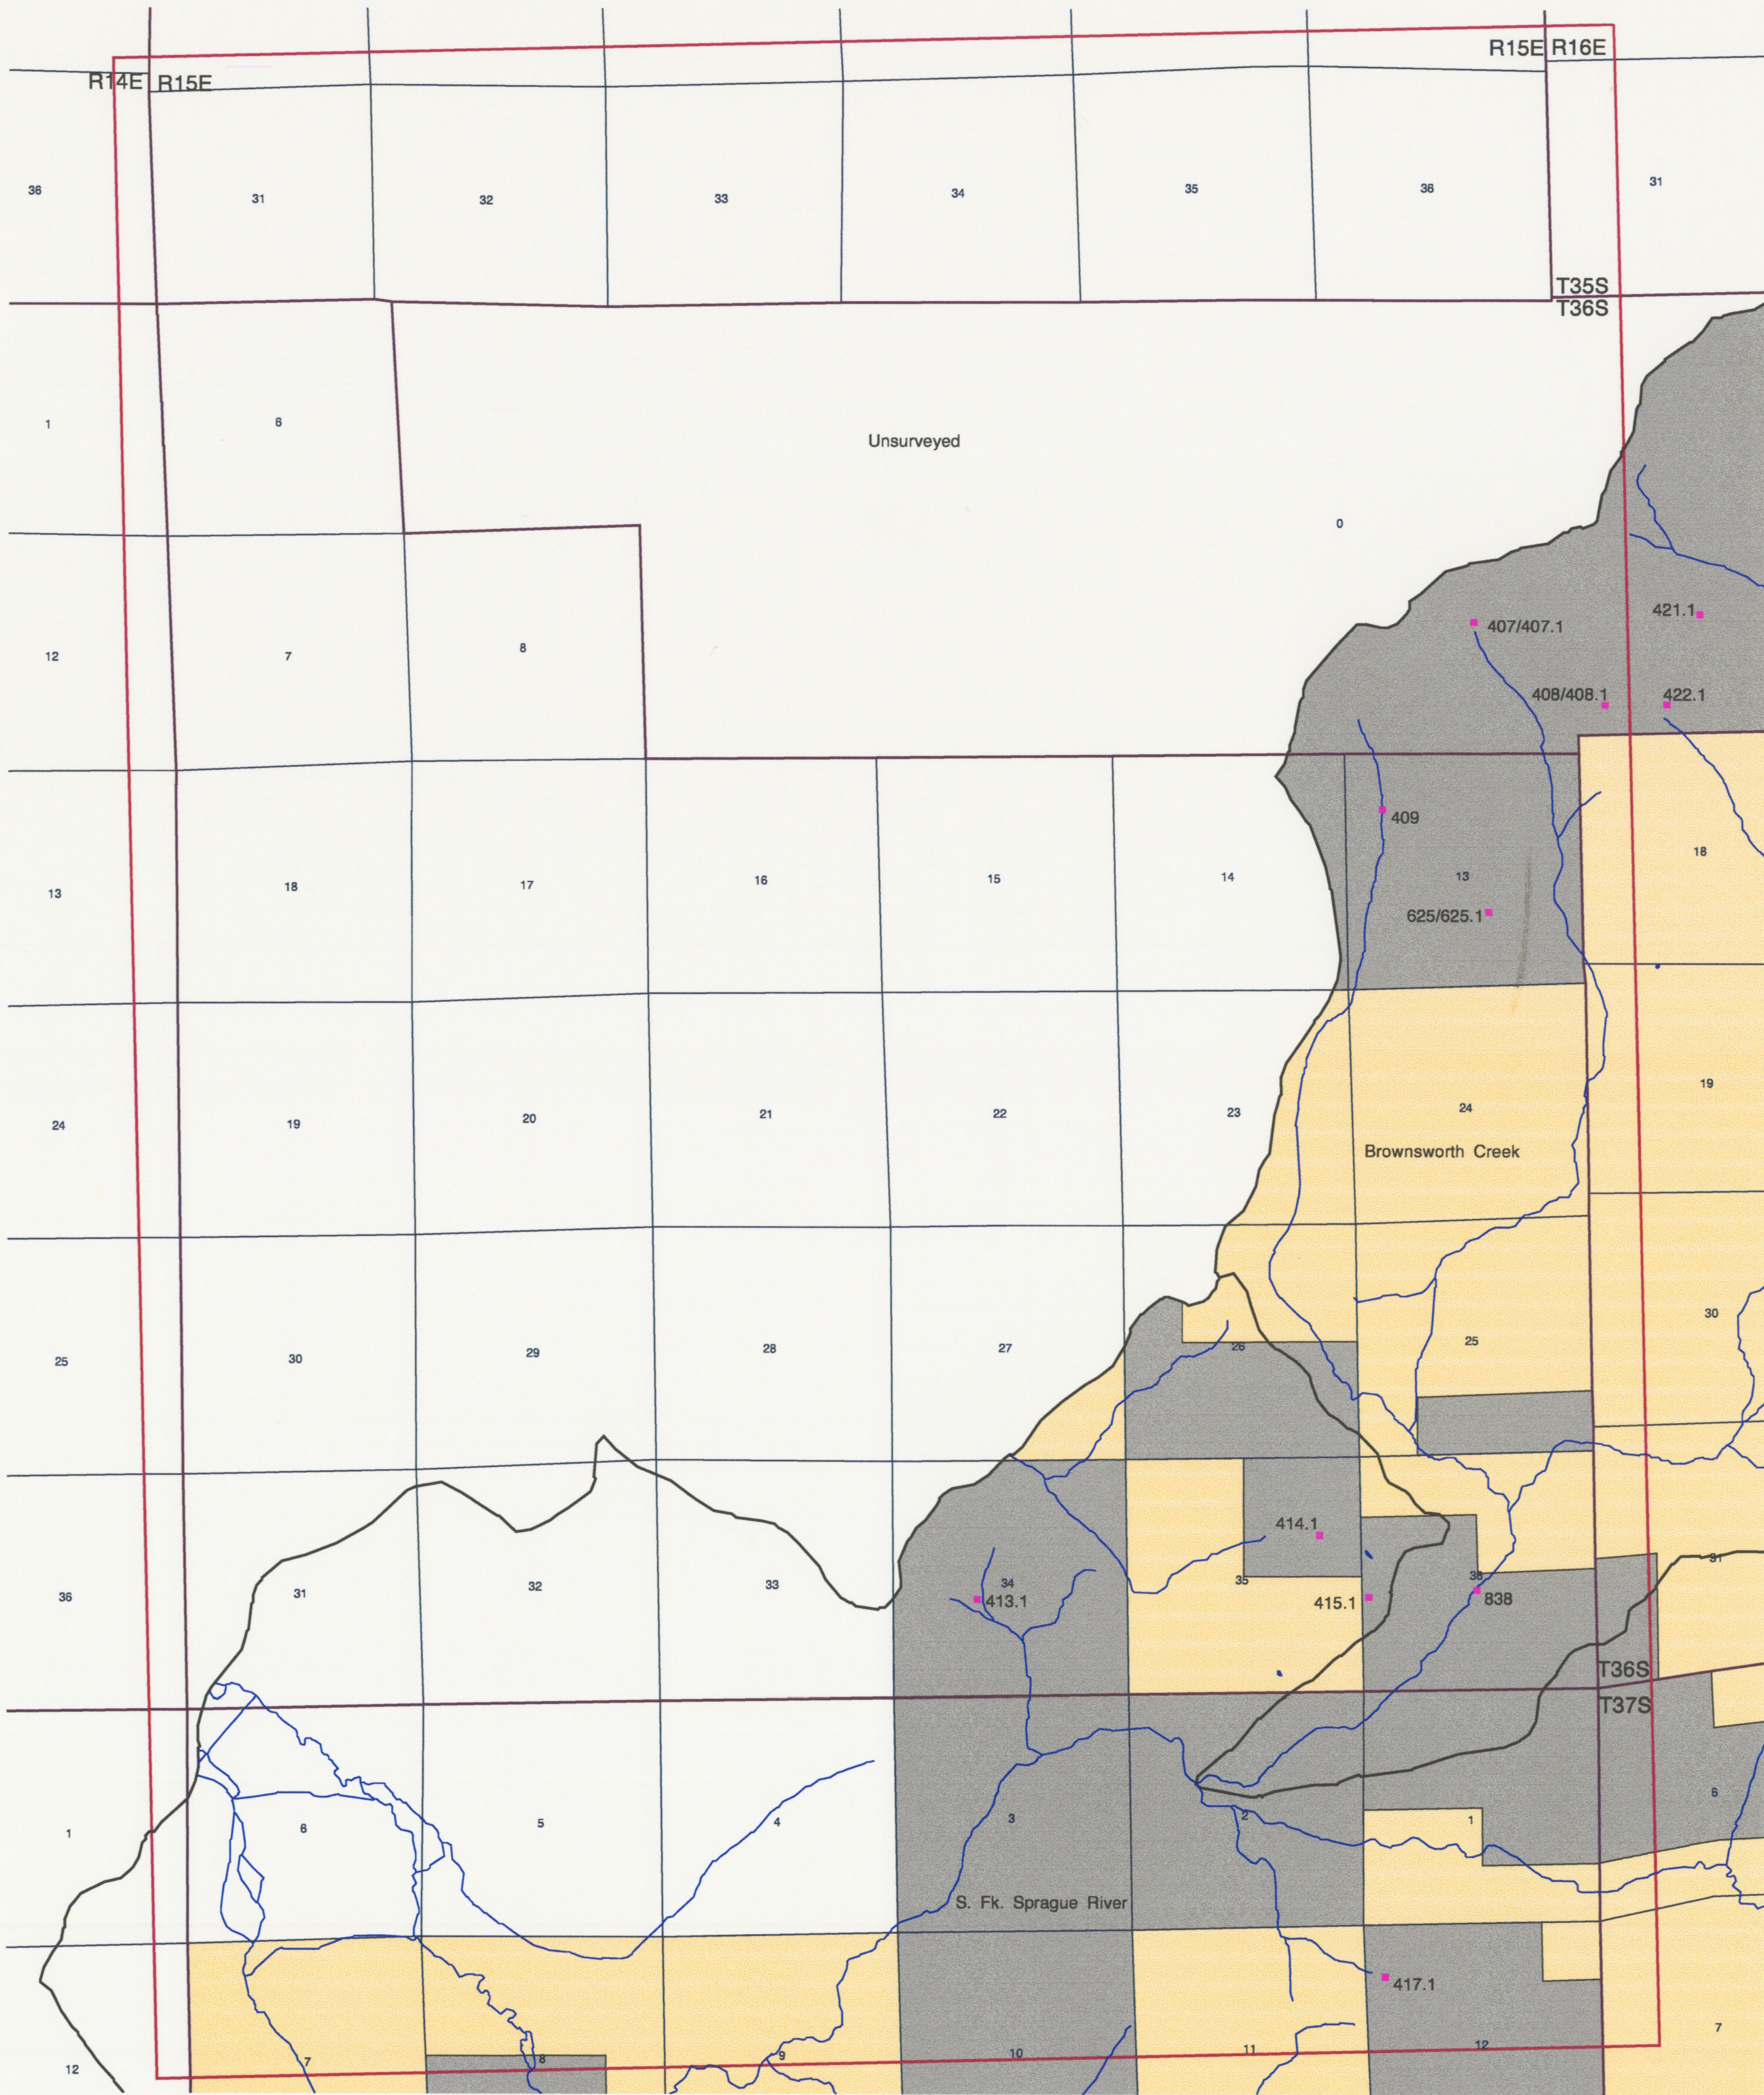

National Forest Consumptive Claims

South Fork Sprague River Watershed

H.U.C. 1801020205

Campbell Reservoir Quadrangle

97 410 0055

97 410 0055

1:24000

- Fremont National Forest Consumptive Claims
- Streams
- Lakes/Ponds
- Marsh
- Watershed Boundary
- Campbell Res Quad Boundary
- Townships/Ranges
- Sections
- Ownership Boundary
- FREMONT NATIONAL FOREST
- PRIVATE LANDS