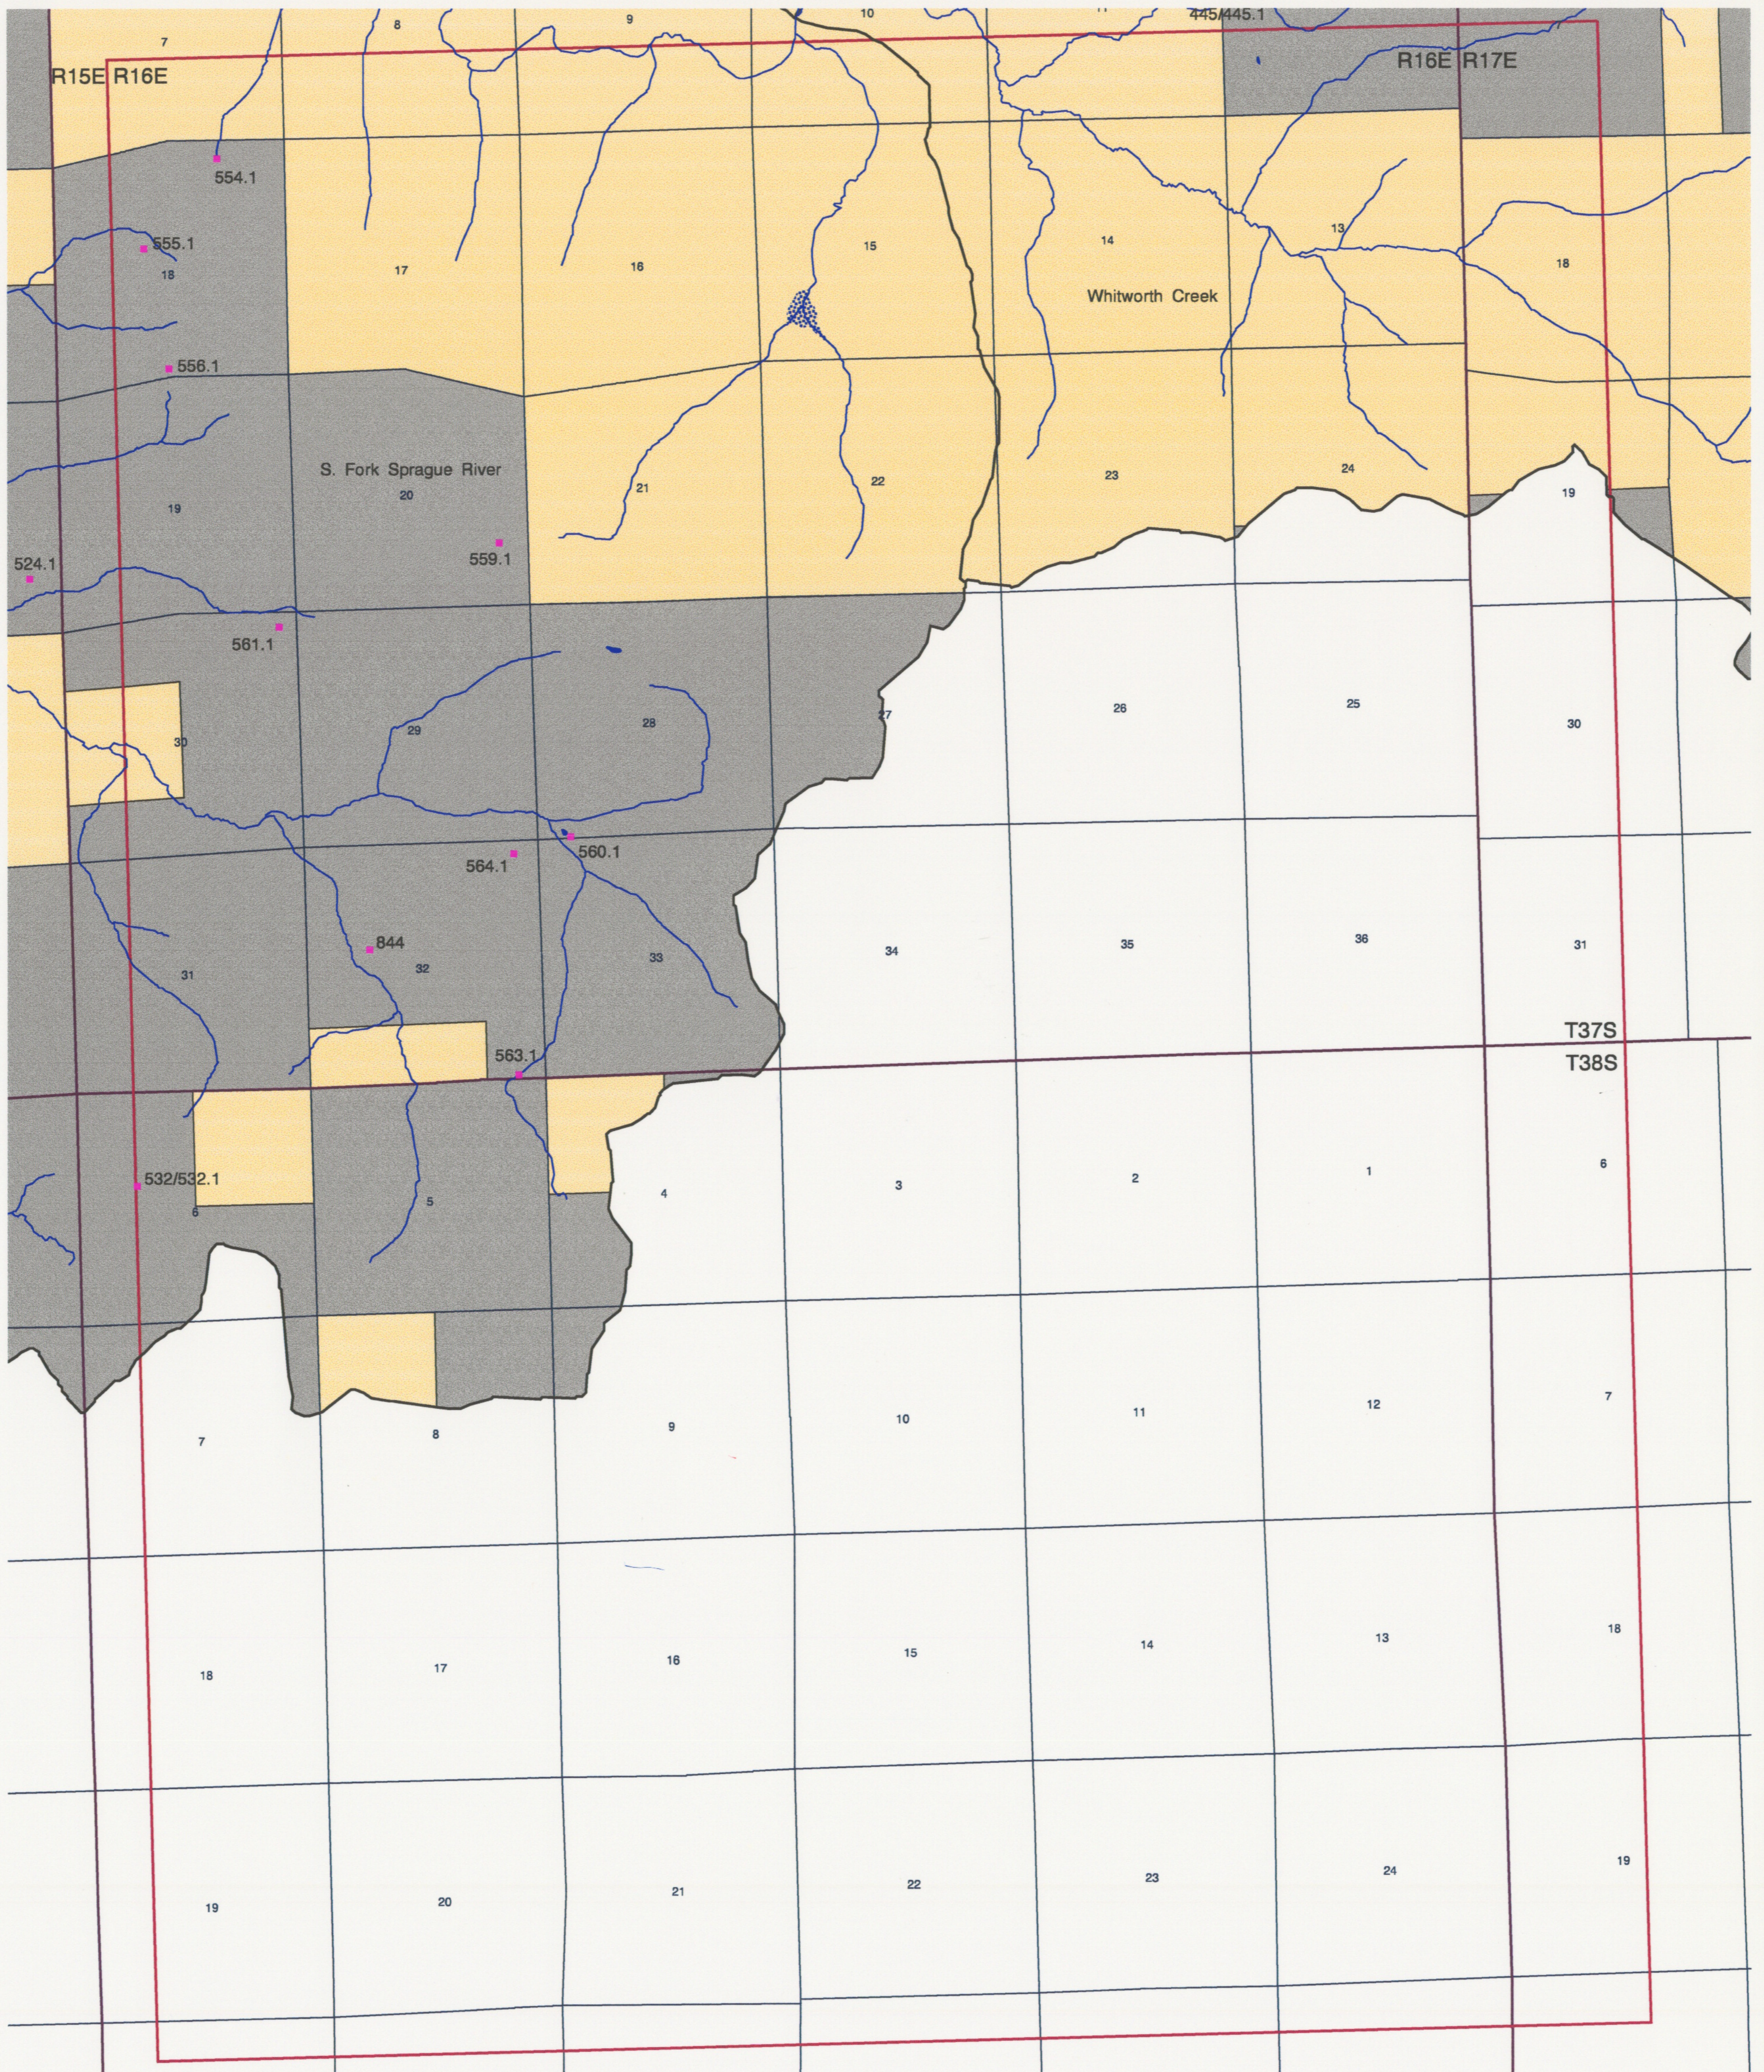

National Forest Consumptive Claims

South Fork Sprague River Watershed

H.U.C. 1801020205

Gearhart Mtn Quadrangle

97 410 0056

97 410 0056

1:24000

- Fremont National Forest Consumptive Claims
- Streams
- Lakes/Ponds
- Marsh
- Watershed Boundary
- Gearhart Mtn Quad Boundary
- Townships/Ranges
- Sections
- Ownership Boundary
- FREMONT NATIONAL FOREST
- PRIVATE LANDS

National Forest Consumptive Claims

South Fork Sprague River Watershed

H.U.C. 1801020205

Coleman Point Quadrangle

97 410 0057

97 410 0057

1:24000

- Fremont National Forest Consumptive Claims
- Streams
- Lakes/Ponds
- Marsh
- Watershed Boundary
- Coleman Point Quad Boundary
- Townships/Ranges
- Sections
- Ownership Boundary
- FREMONT NATIONAL FOREST
- PRIVATE LANDS

National Forest Consumptive Claims

South Fork Sprague River Watershed

H.U.C. 1801020205

Paradise Mtn Quadrangle

97 410 0058

97 410 0058

1:24000

- Fremont National Forest Consumptive Claims
- Streams
- Lakes/Ponds
- Marsh
- Watershed Boundary
- Paradise Mtn Quad Boundary
- Townships/Ranges
- Sections
- Ownership Boundary
- FREMONT NATIONAL FOREST
- PRIVATE LANDS

National Forest Consumptive Claims

South Fork Sprague River Watershed

H.U.C. 1801020205

Quartz Valley Quadrangle

97 410 0059

97 410 0059

1:24000

- Fremont National Forest Consumptive Claims
- Streams
- Lakes/Ponds
- Marsh
- Watershed Boundary
- Quartz Valley Quad Boundary
- Townships/Ranges
- Sections
- Ownership Boundary
- FREMONT NATIONAL FOREST
- PRIVATE LANDS