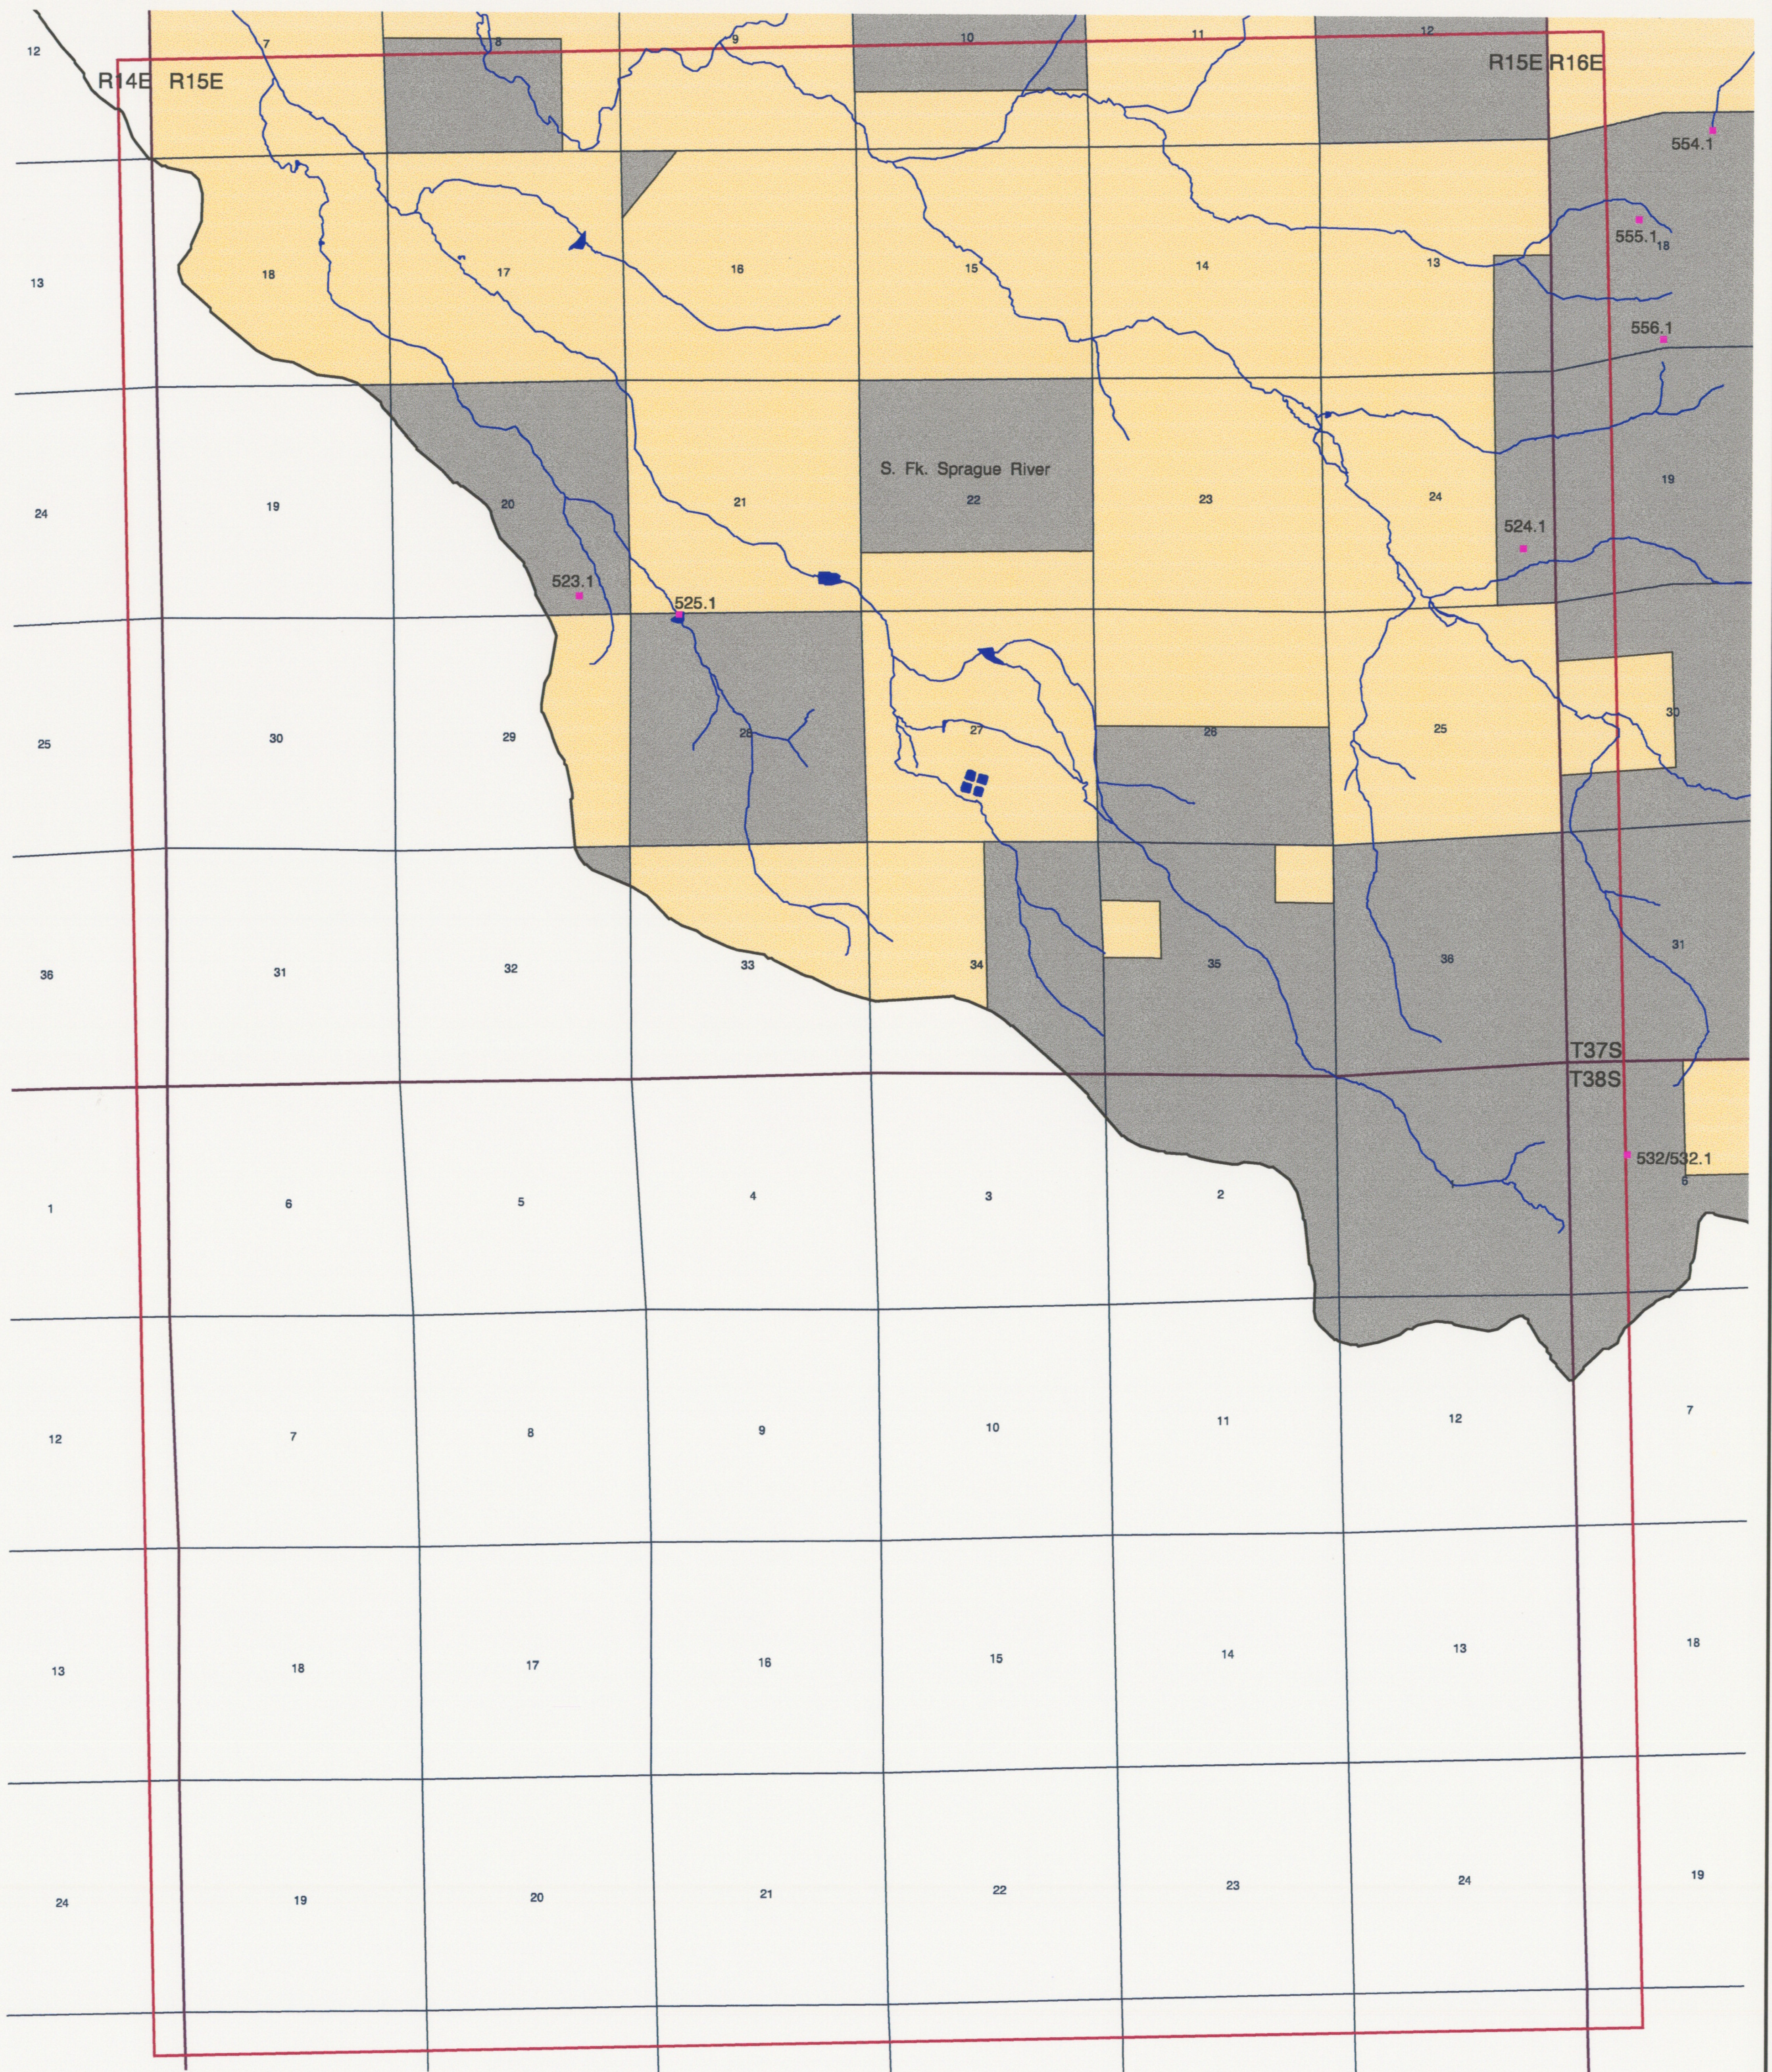

National Forest Consumptive Claims

South Fork Sprague River Watershed

H.U.C. 1801020205

Gearhart Mtn Quadrangle

97 410 0056

97 410 0056

1:24000

- Fremont National Forest Consumptive Claims
- Streams
- Lakes/Ponds
- Marsh
- Watershed Boundary
- Gearhart Mtn Quad Boundary
- Townships/Ranges
- Sections
- Ownership Boundary
- FREMONT NATIONAL FOREST
- PRIVATE LANDS

National Forest Consumptive Claims

South Fork Sprague River Watershed

H.U.C. 1801020205

Coleman Point Quadrangle

97 410 0057

97 410 0057

1:24000

- Fremont National Forest Consumptive Claims
- Streams
- Lakes/Ponds
- Marsh
- Watershed Boundary
- Coleman Point Quad Boundary
- Townships/Ranges
- Sections
- Ownership Boundary
- FREMONT NATIONAL FOREST
- PRIVATE LANDS

National Forest Consumptive Claims

South Fork Sprague River Watershed

H.U.C. 1801020205

Paradise Mtn Quadrangle

97 410 0058

97 410 0058

1:24000

- Fremont National Forest Consumptive Claims
- Streams
- Lakes/Ponds
- Marsh
- Watershed Boundary
- Paradise Mtn Quad Boundary
- Townships/Ranges
- Sections
- Ownership Boundary
- FREMONT NATIONAL FOREST
- PRIVATE LANDS

National Forest Consumptive Claims

South Fork Sprague River Watershed

H.U.C. 1801020205

Quartz Valley Quadrangle

97 410 0059

97 410 0059

1:24000

- Fremont National Forest Consumptive Claims
- Streams
- Lakes/Ponds
- Marsh
- Watershed Boundary
- Quartz Valley Quad Boundary
- Townships/Ranges
- Sections
- Ownership Boundary
- FREMONT NATIONAL FOREST
- PRIVATE LANDS